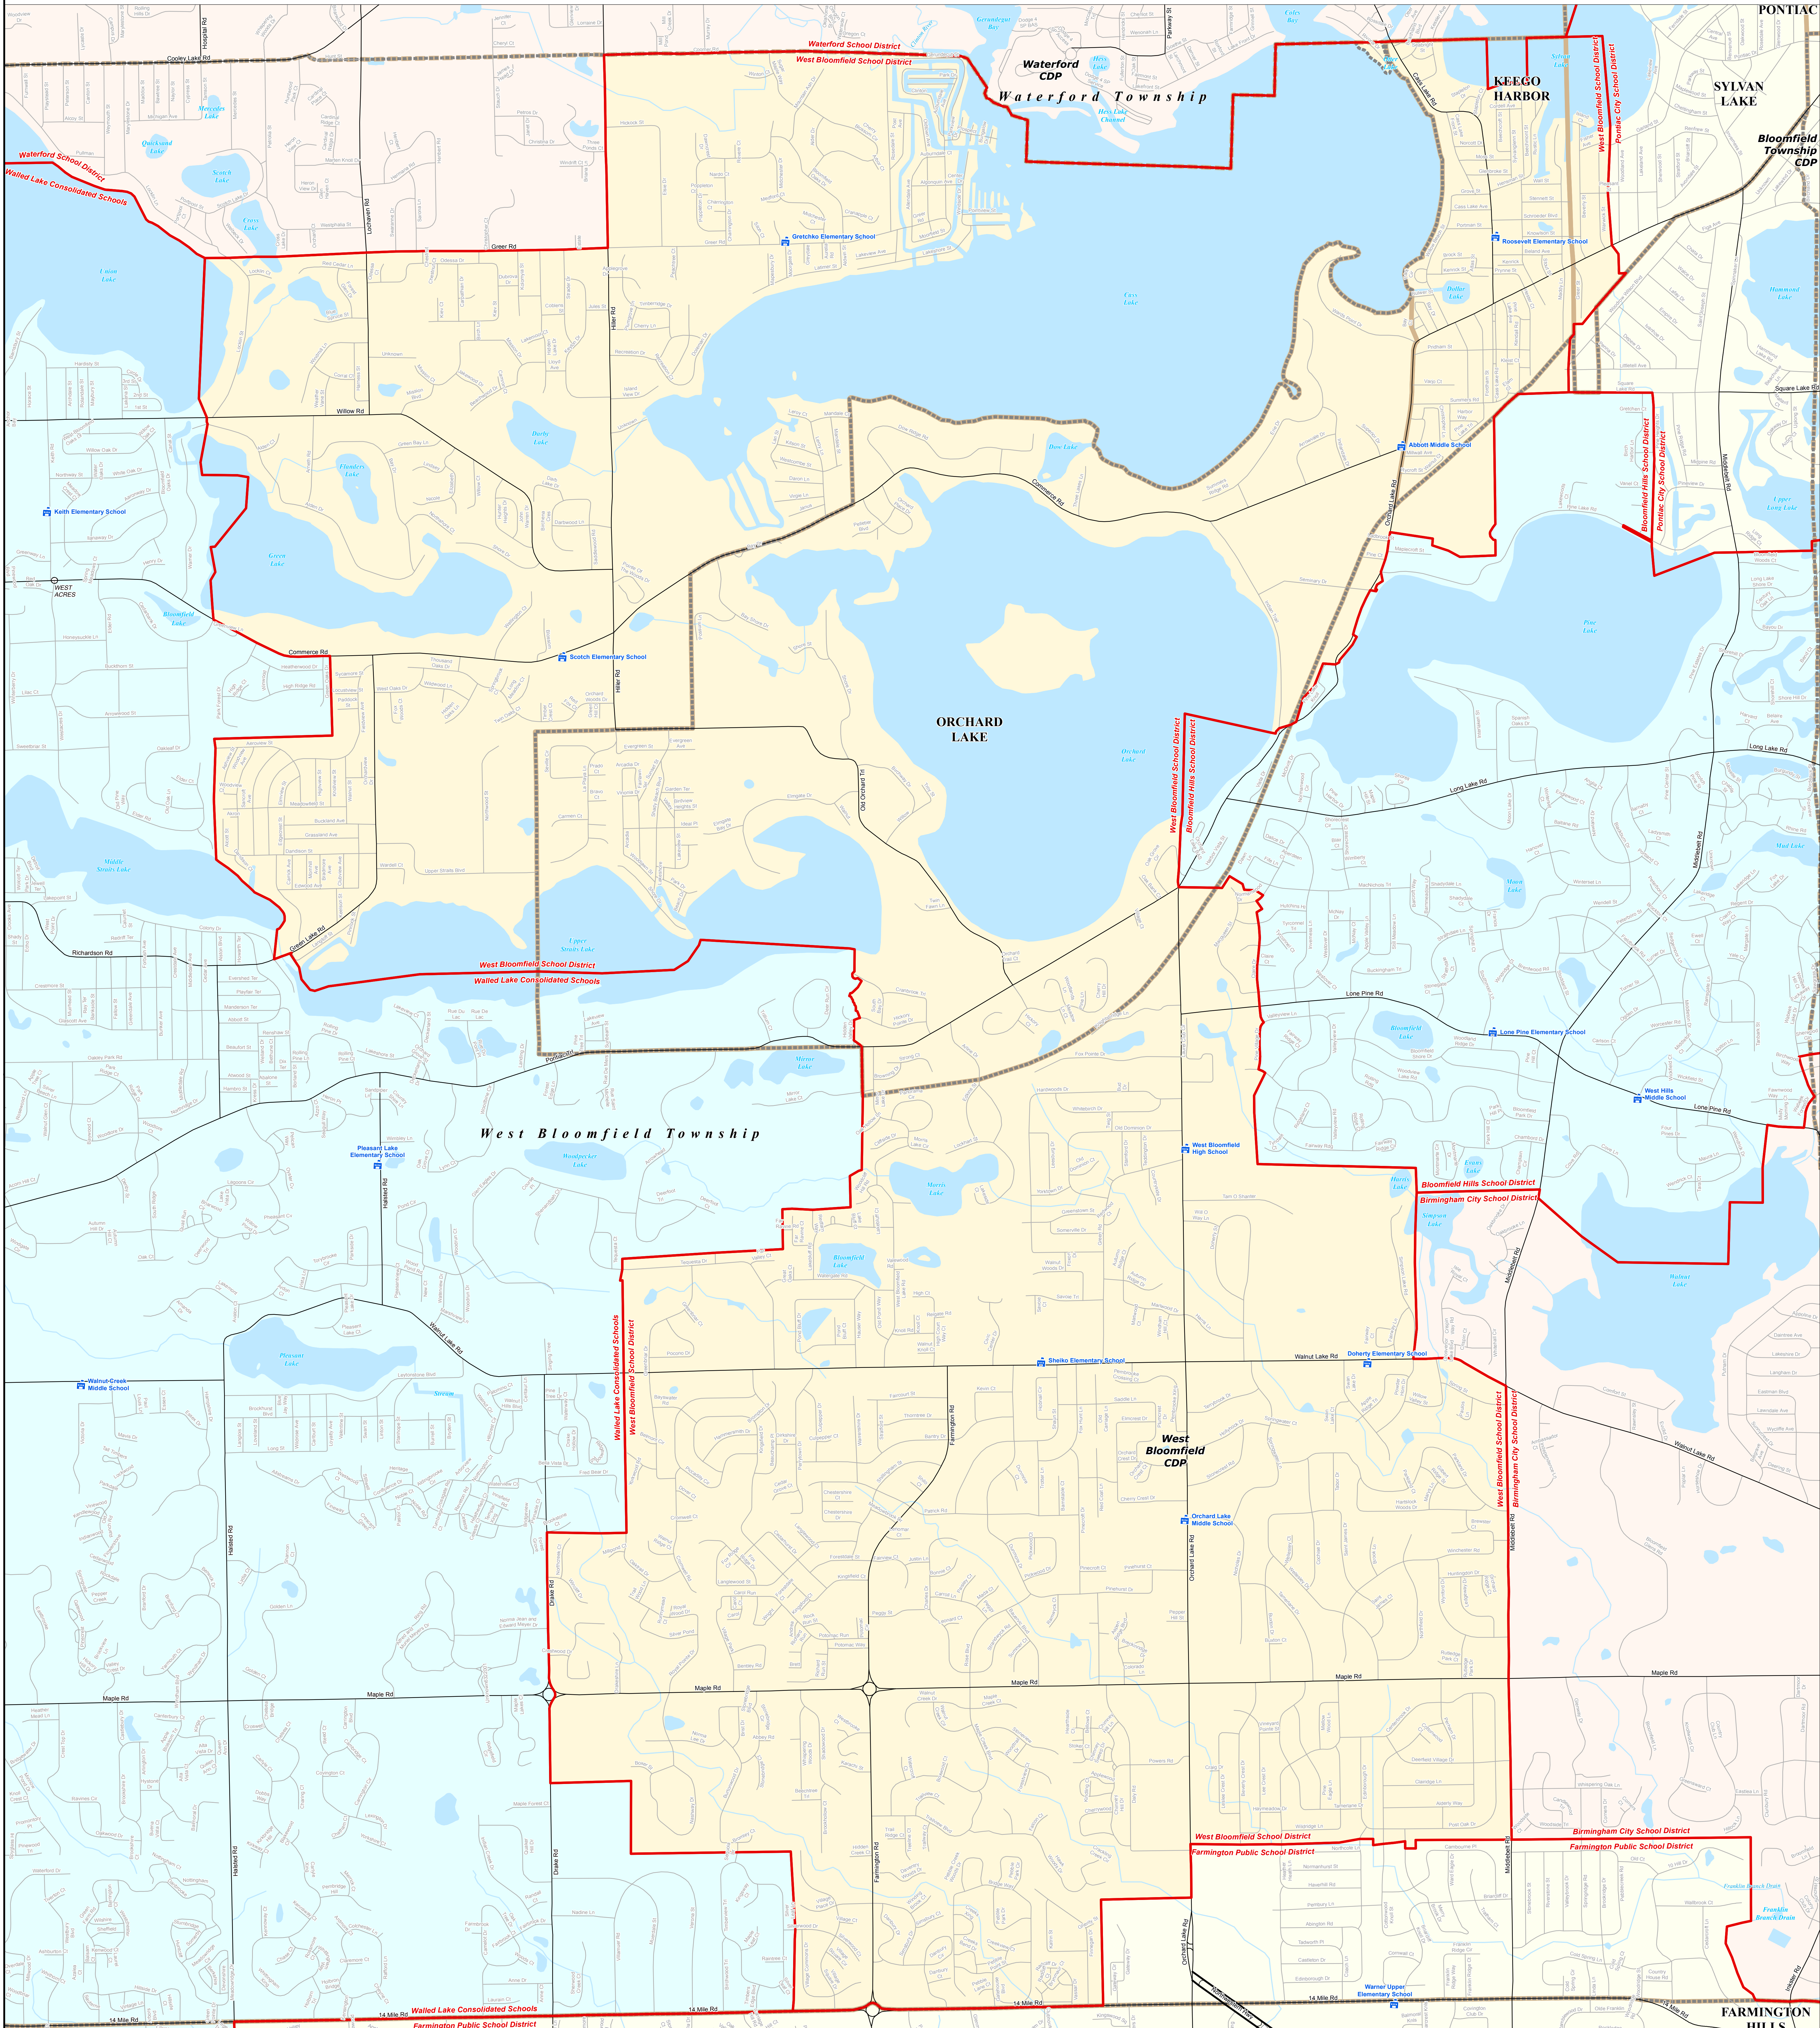

WEST BLOOMFIELD SCHOOL DISTRICT

Oakland Schools

0 0.25 0.5 1 Miles

*Note: Non K-12 School Districts identified with Asterisk (*) in Name

11/14/13

Legend	
School District	School
County	Water Feature
City	River, Stream, or Drain
Township	Freeway
Village	Primary Road
Census Designated Place	Local Road
Railroad	

Source: Michigan Geographic Framework, v13a