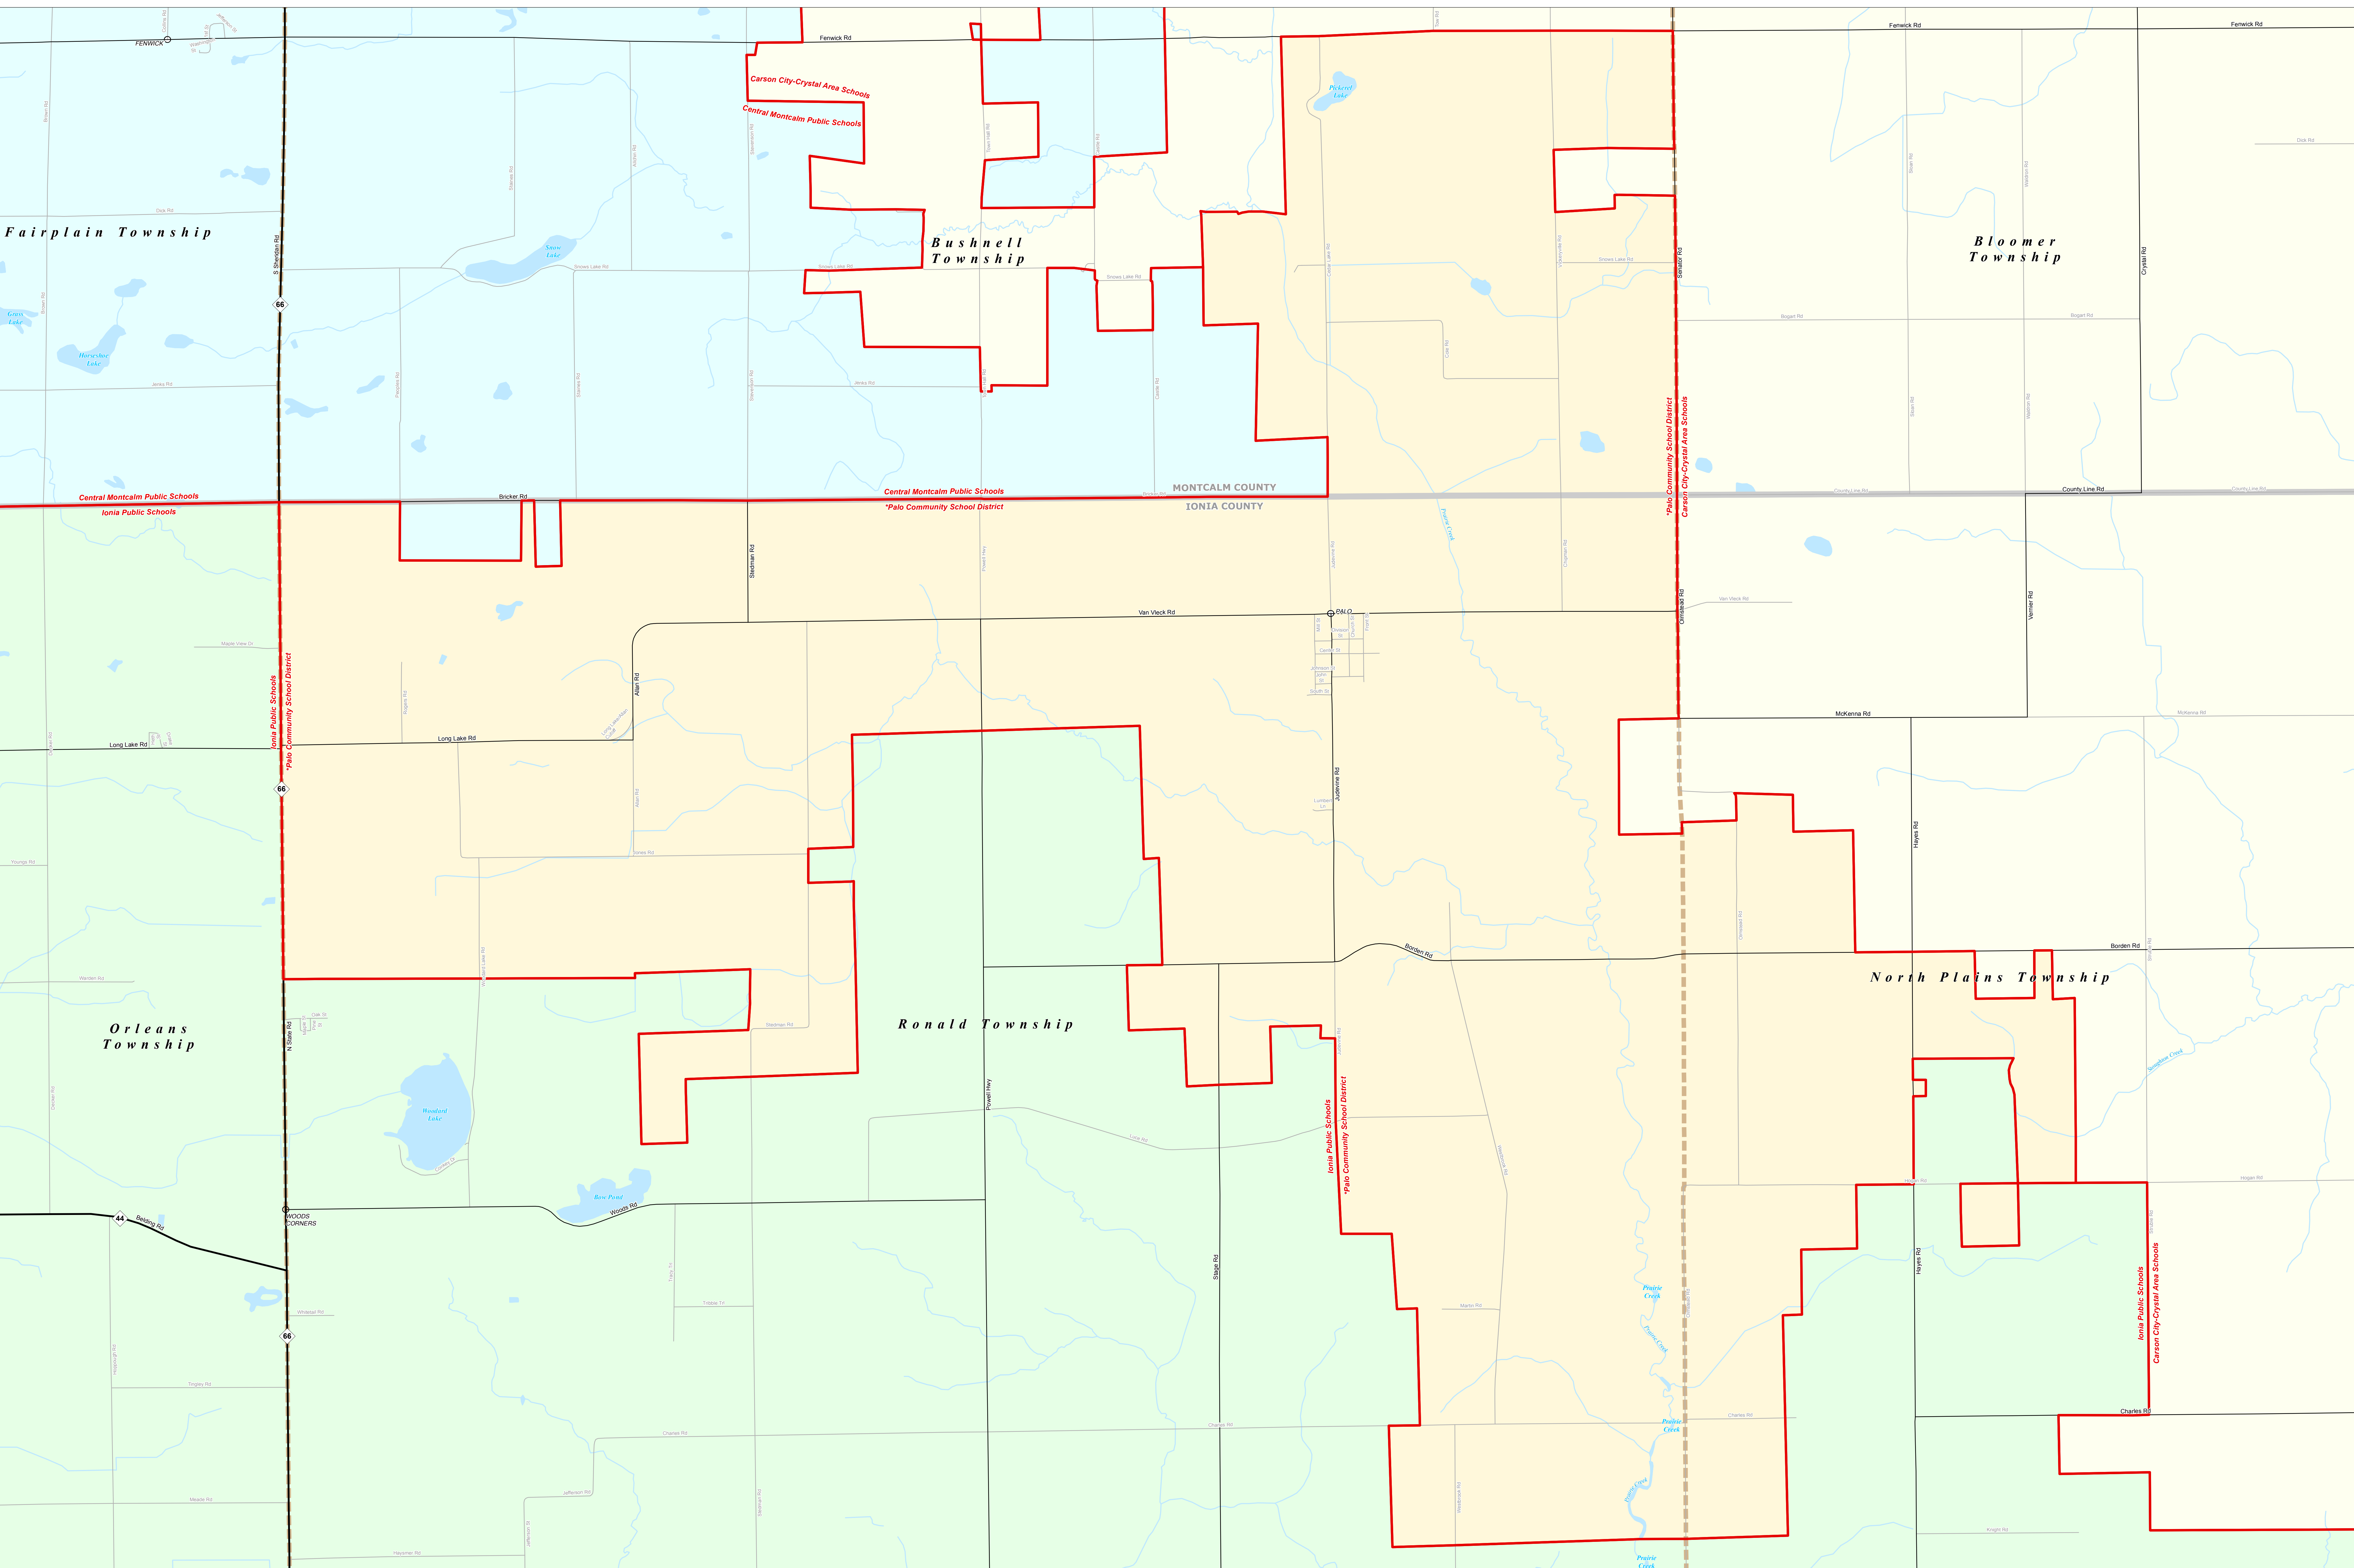

*PALO COMMUNITY SCHOOL DISTRICT

Ionia ISD

All information presented in this publication is in the public domain and may be reproduced, reprinted, and redistributed as desired.

Legend

School District	Unincorporated Place	Railroad
County	School	Water Feature
City	Freeway	River, Stream, or Drain
Township	Highway	
Village	Primary Road	
Census Designated Place	Local Road