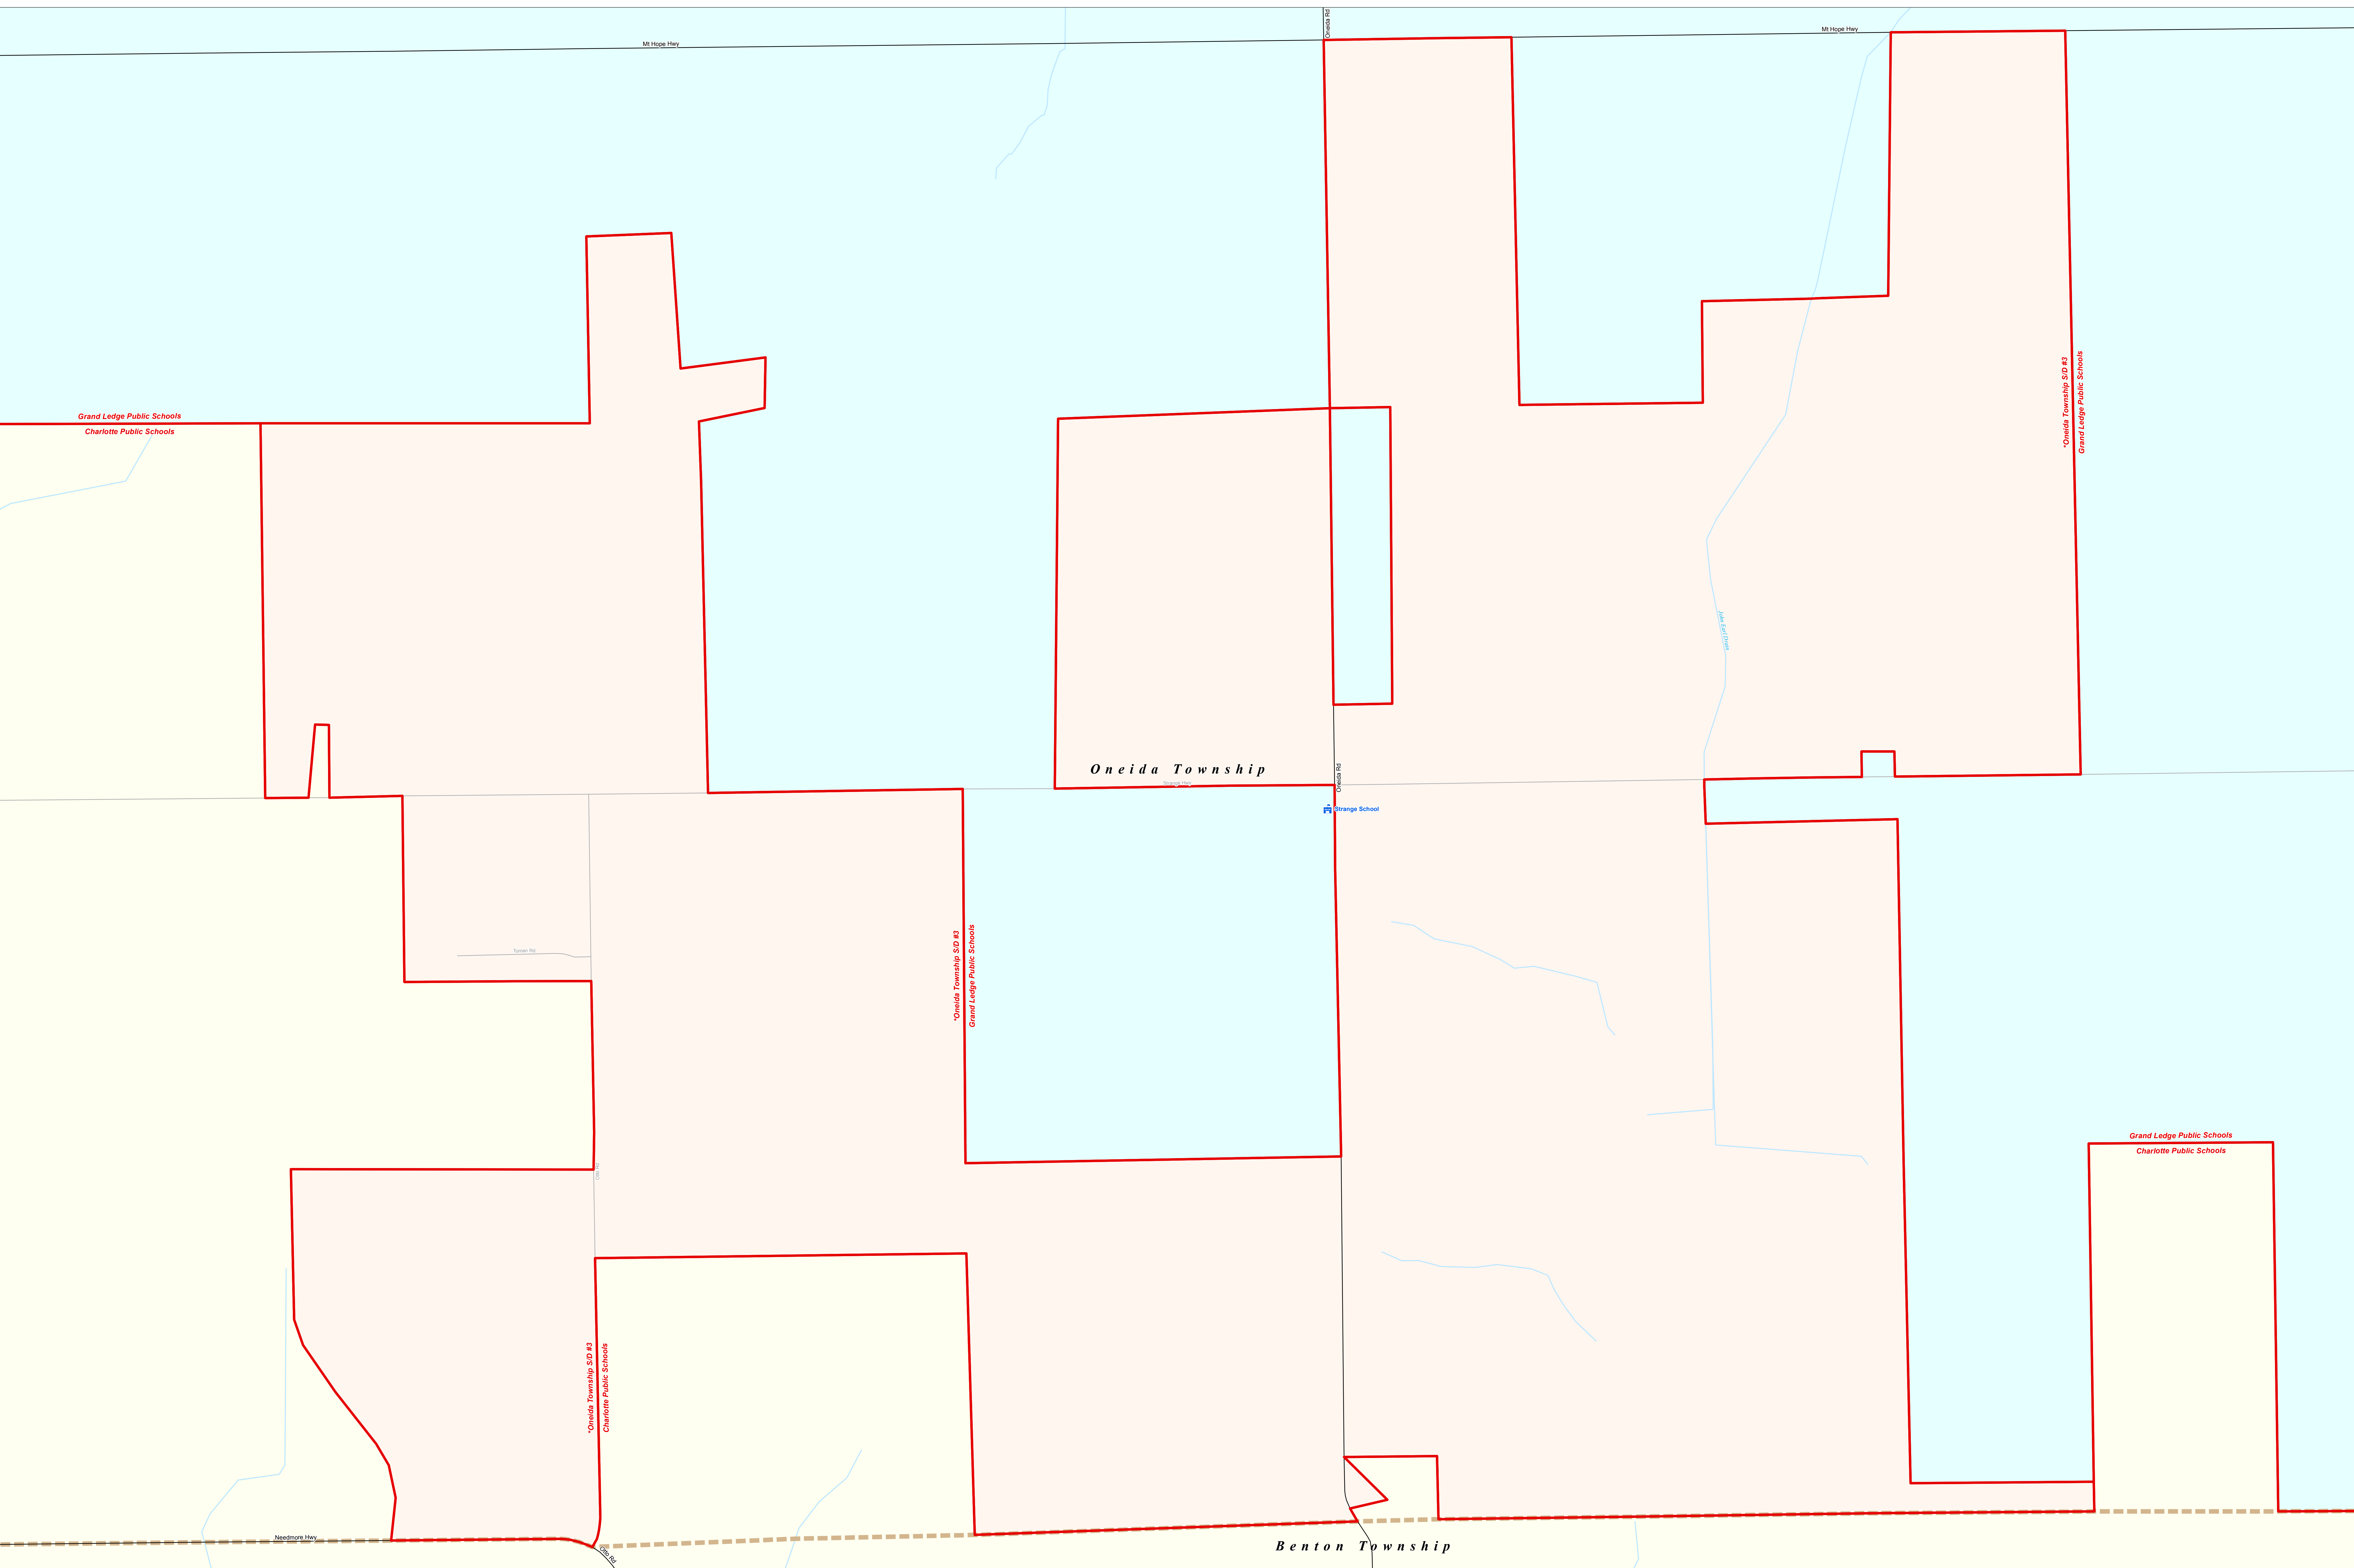

*ONEIDA TOWNSHIP S/D #3

Eaton RESA

0 0.25 0.5 1 Miles

All information presented in this publication is in the public domain and may be reproduced, reprinted, and redistributed as desired.

Legend	
School District	Unincorporated Place
County	School
City	Freeway
Township	Highway
Village	Primary Road
Census Designated Place	Local Road
Railroad	Water Feature
	River, Stream, or Drain

Source: Michigan Geographic Framework, v13a