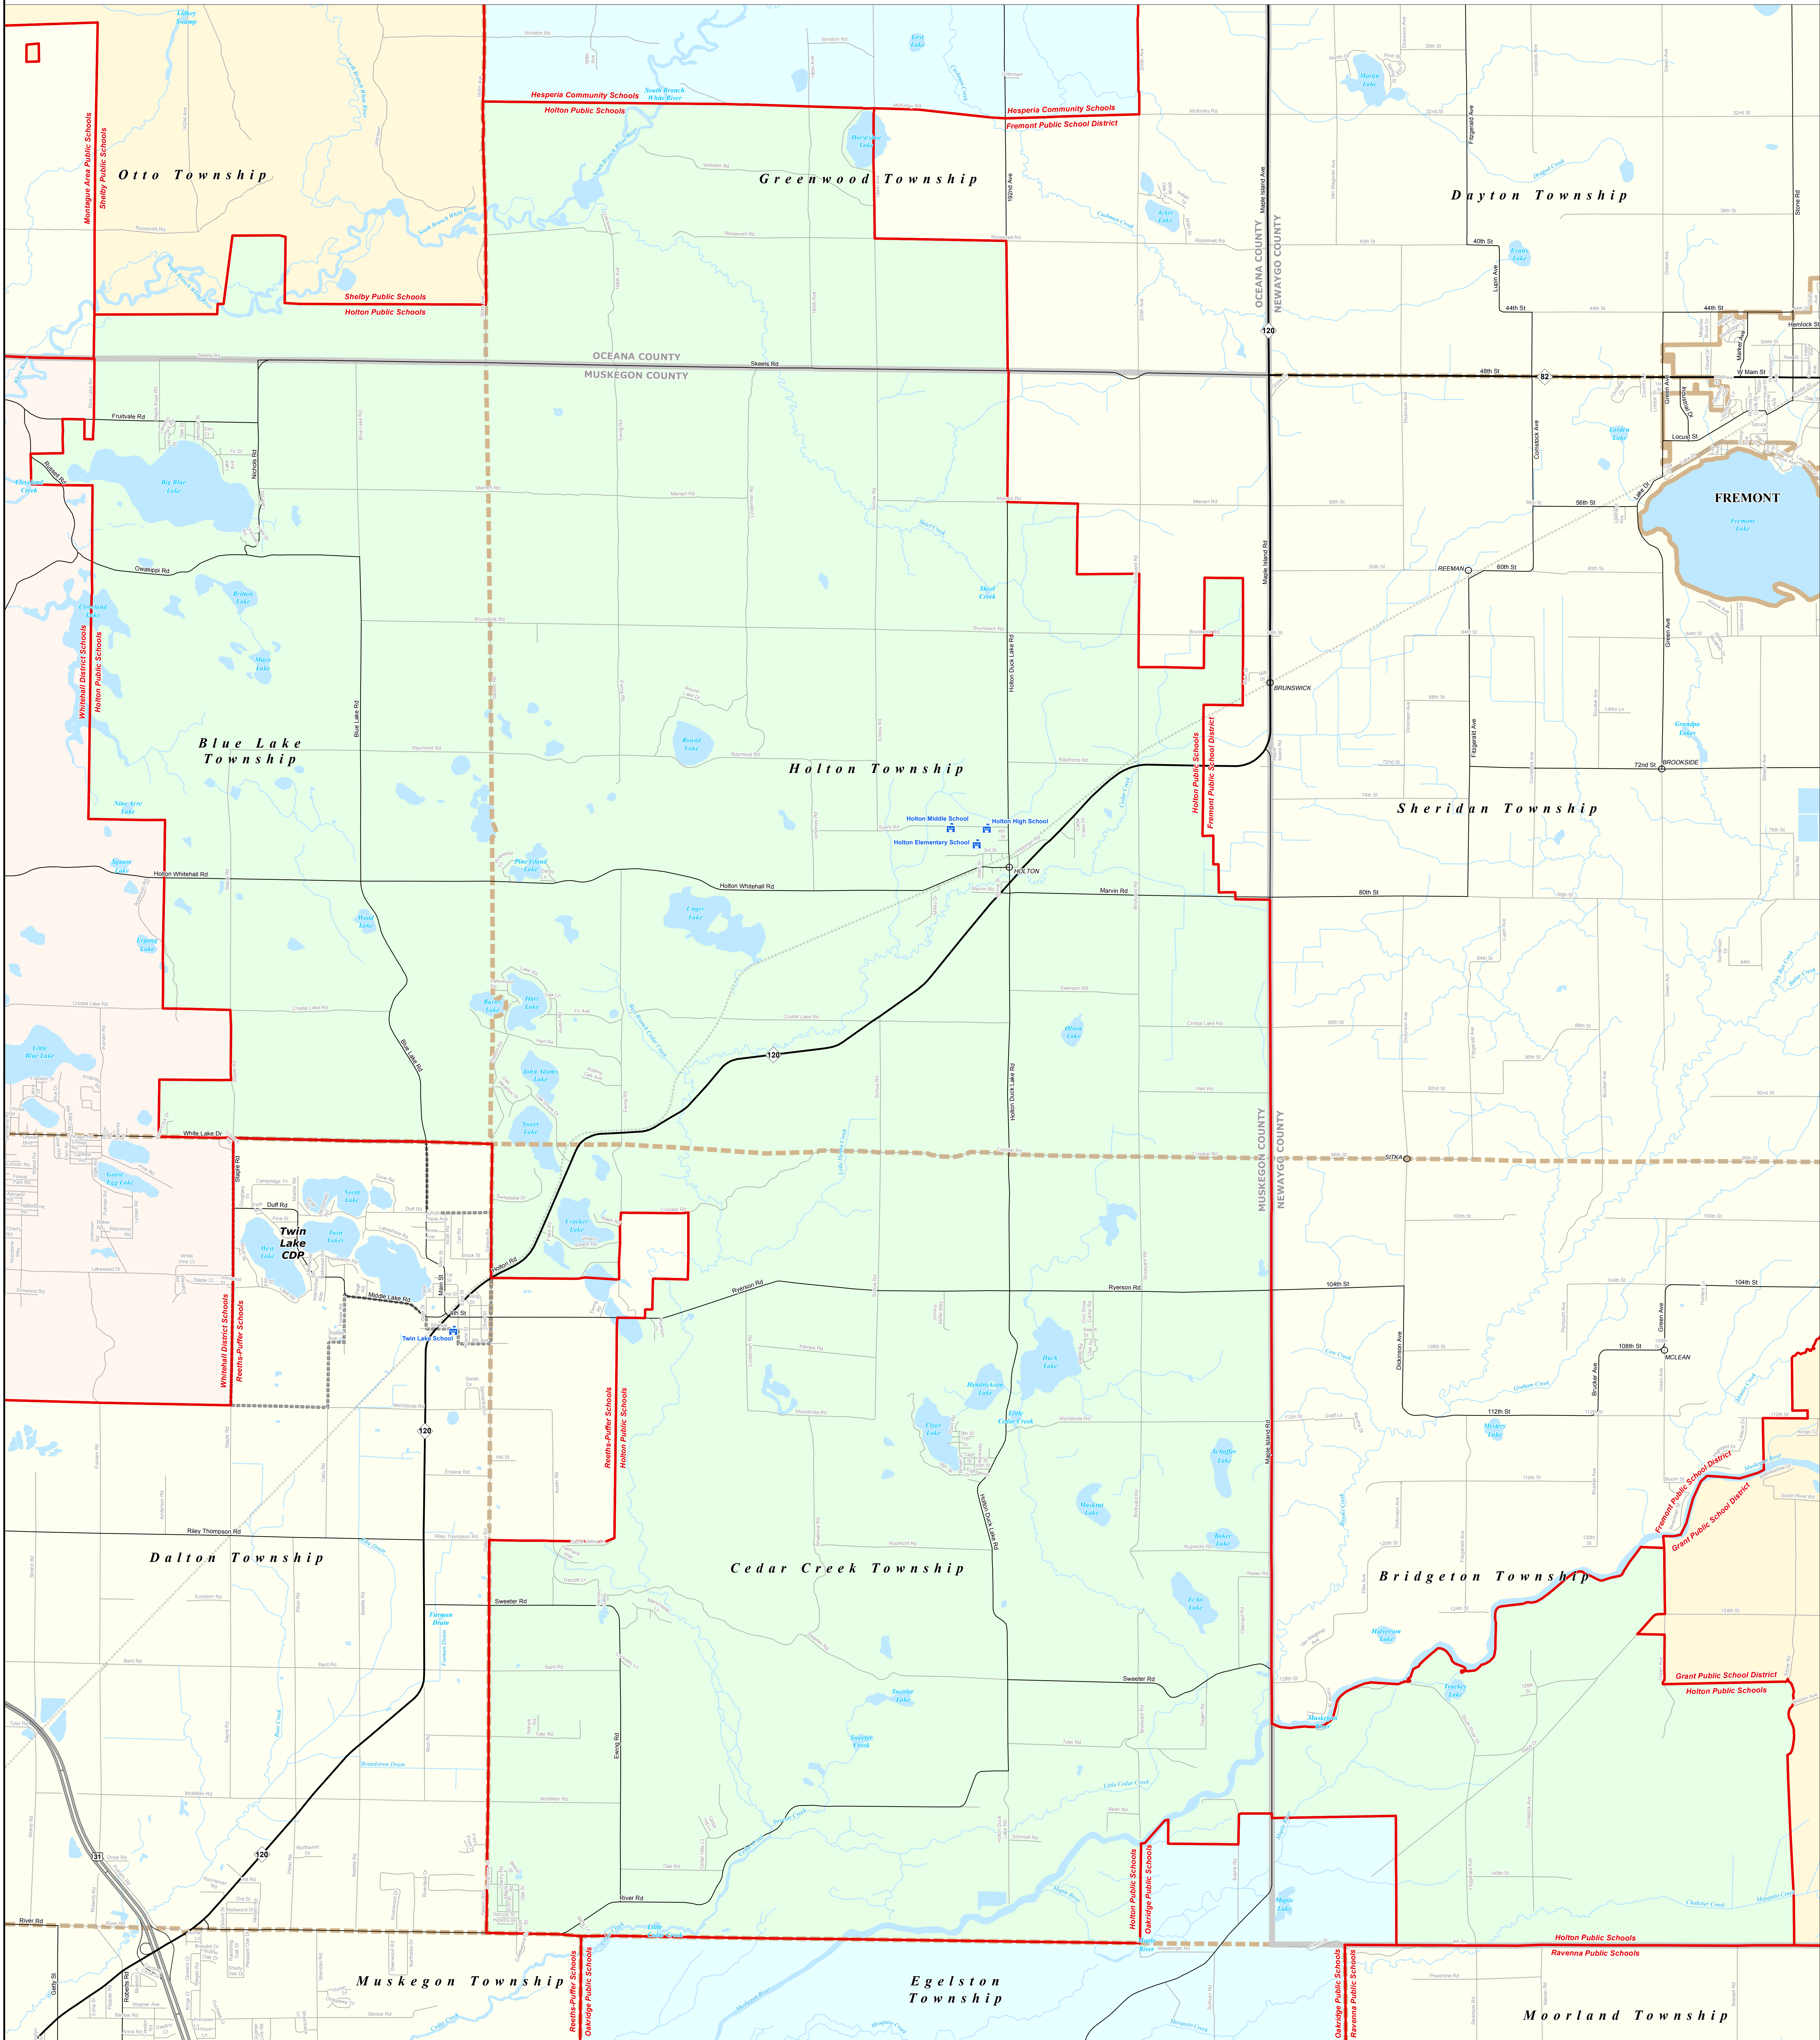

HOLTON PUBLIC SCHOOLS

Muskegon Area ISD

0 0.25 0.5 1 Miles

*Note: Non K-12 School Districts identified with Asterisk (*) in Name

11/14/13

Legend   - School District   - County   - City   - Township   - Village   - Census Designated Place   - Unincorporated Place   - School   - Freeway   - Highway   - Primary Road   - Local Road   - Railroad   - Water Feature   - River, Stream, or Drain

Source: Michigan Geographic Framework, v13a