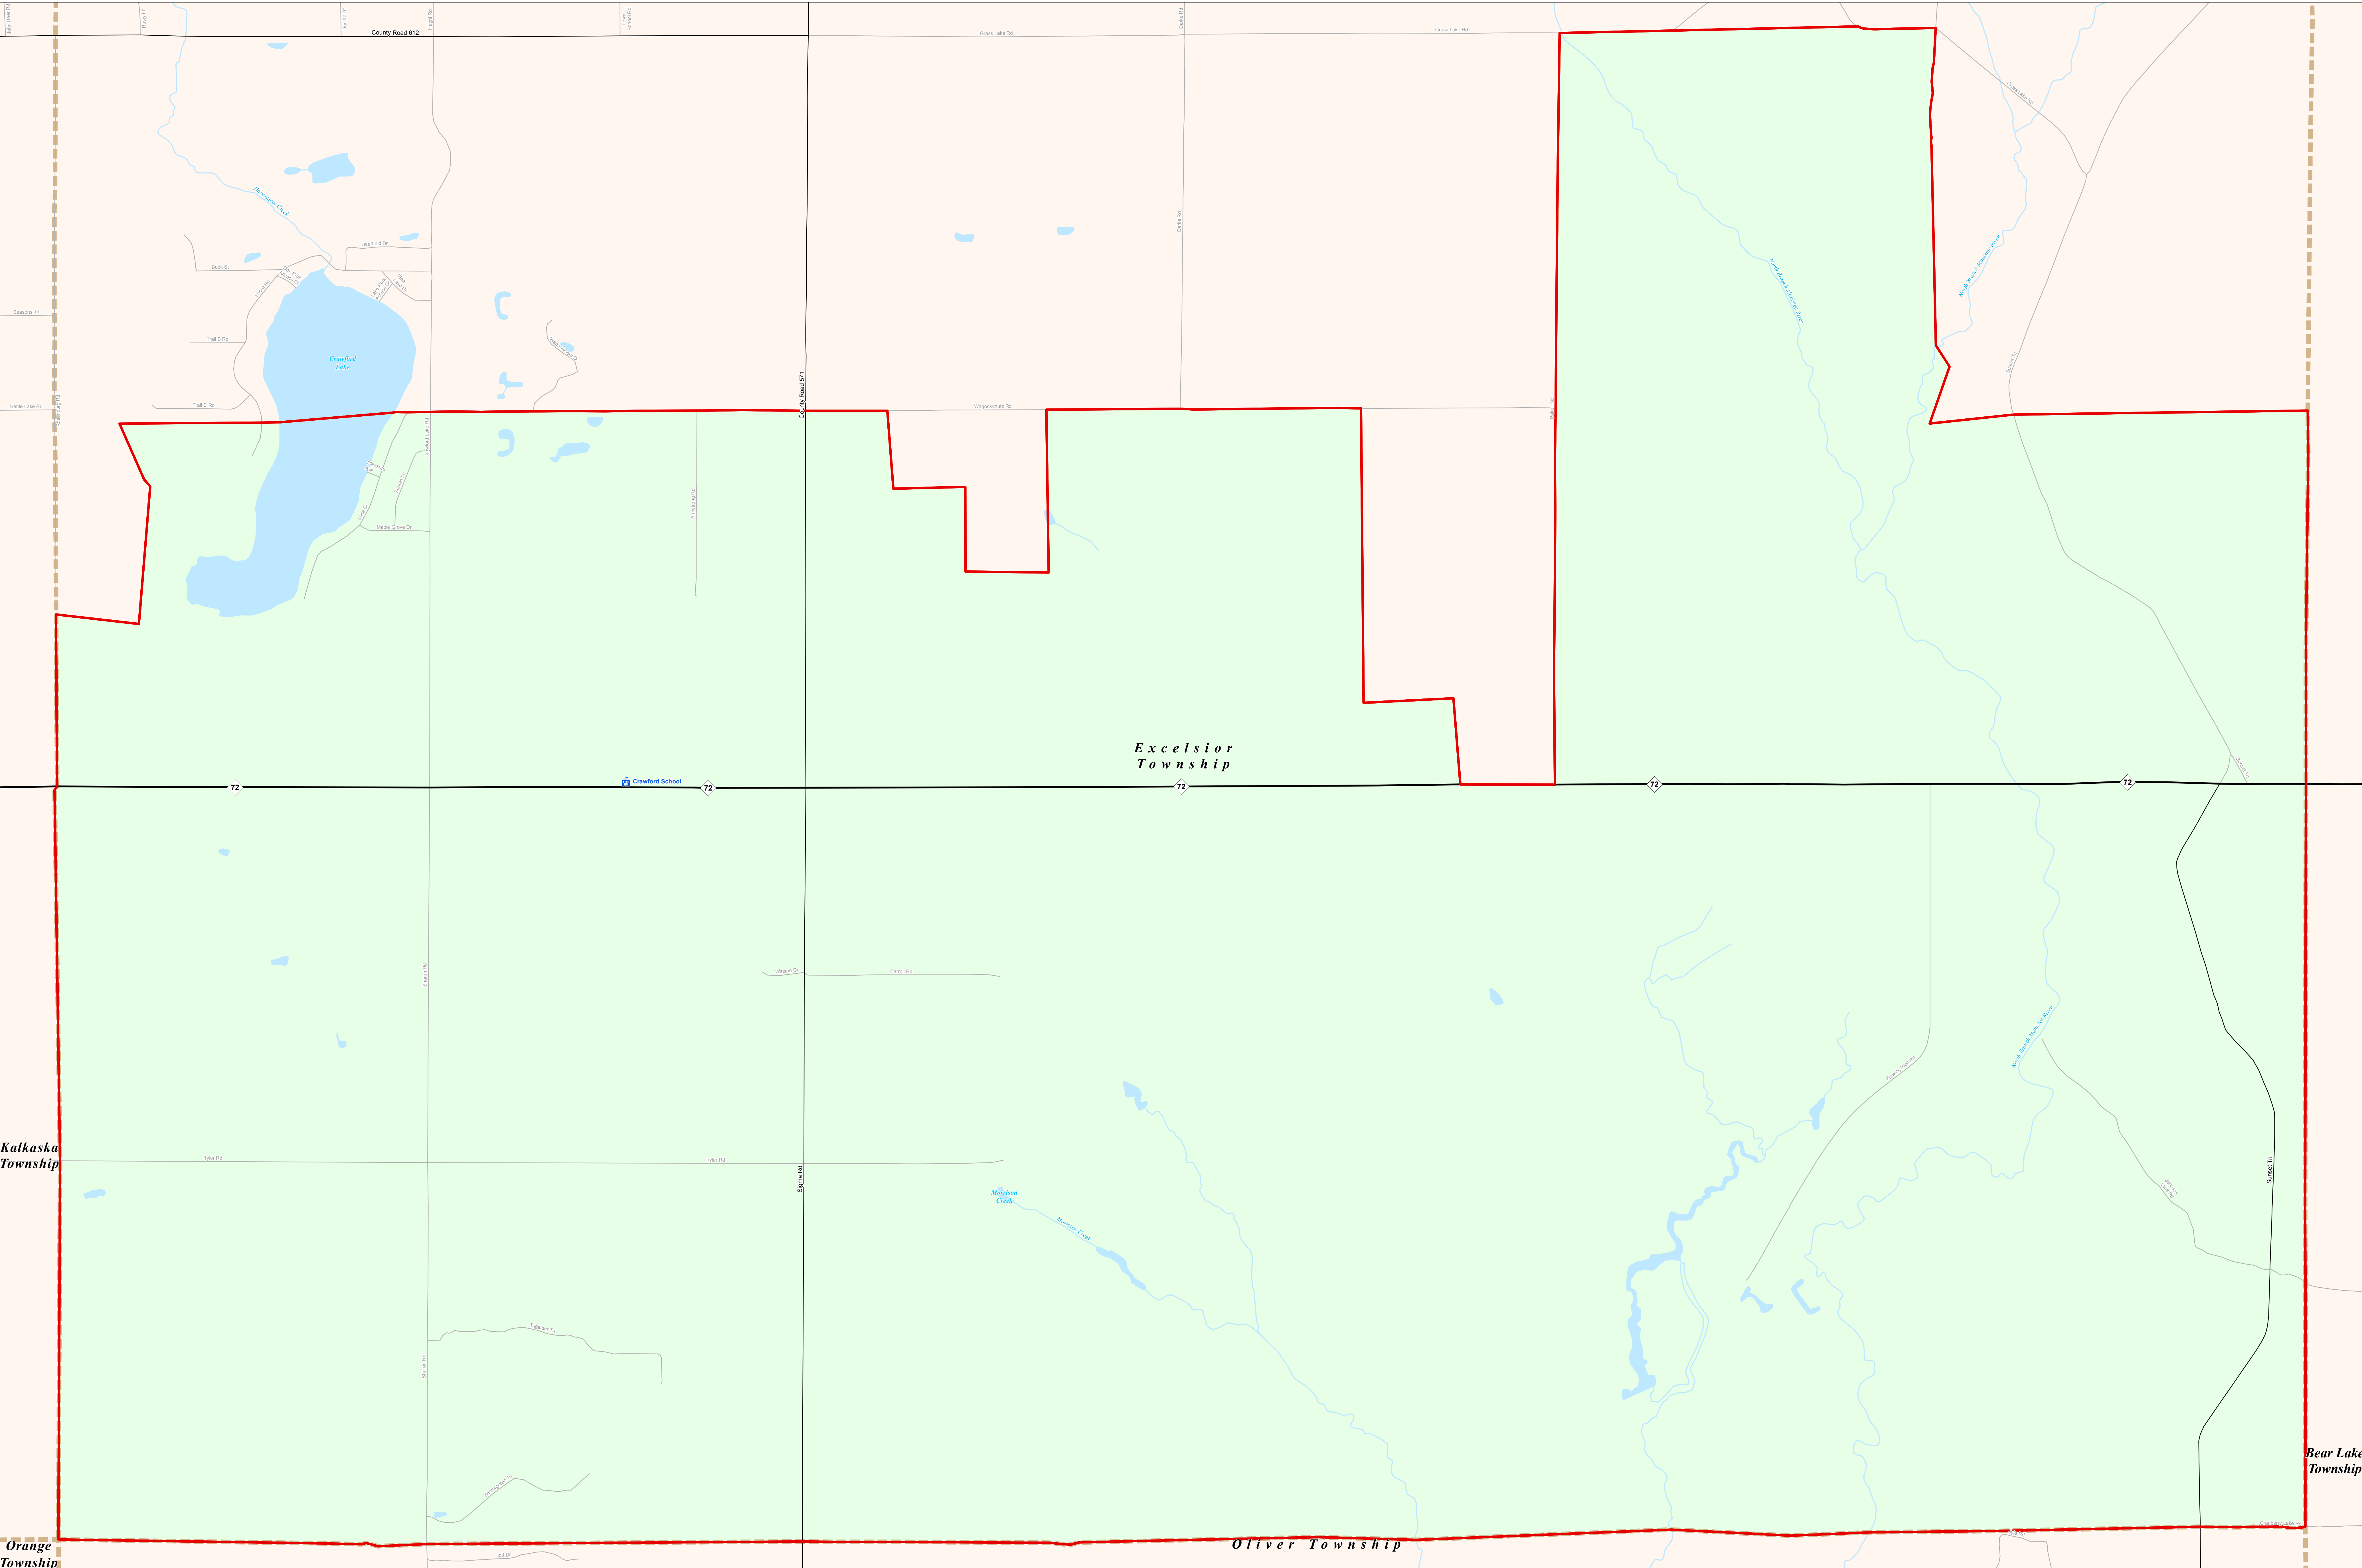

*EXCELSIOR TOWNSHIP S/D #1

Traverse Bay Area ISD

0 0.25 0.5 1 Miles

Kalkaska Township

Bear Lake Township

Orange Township

Oliver Township

*Excelsior
Township*

Legend	
School District	Unincorporated Place
County	School
City	Freeway
Township	Highway
Village	Primary Road
Census Designated Place	Local Road
Railroad	Water Feature
	River, Stream, or Drain

Source: Michigan Geographic Framework, v13a