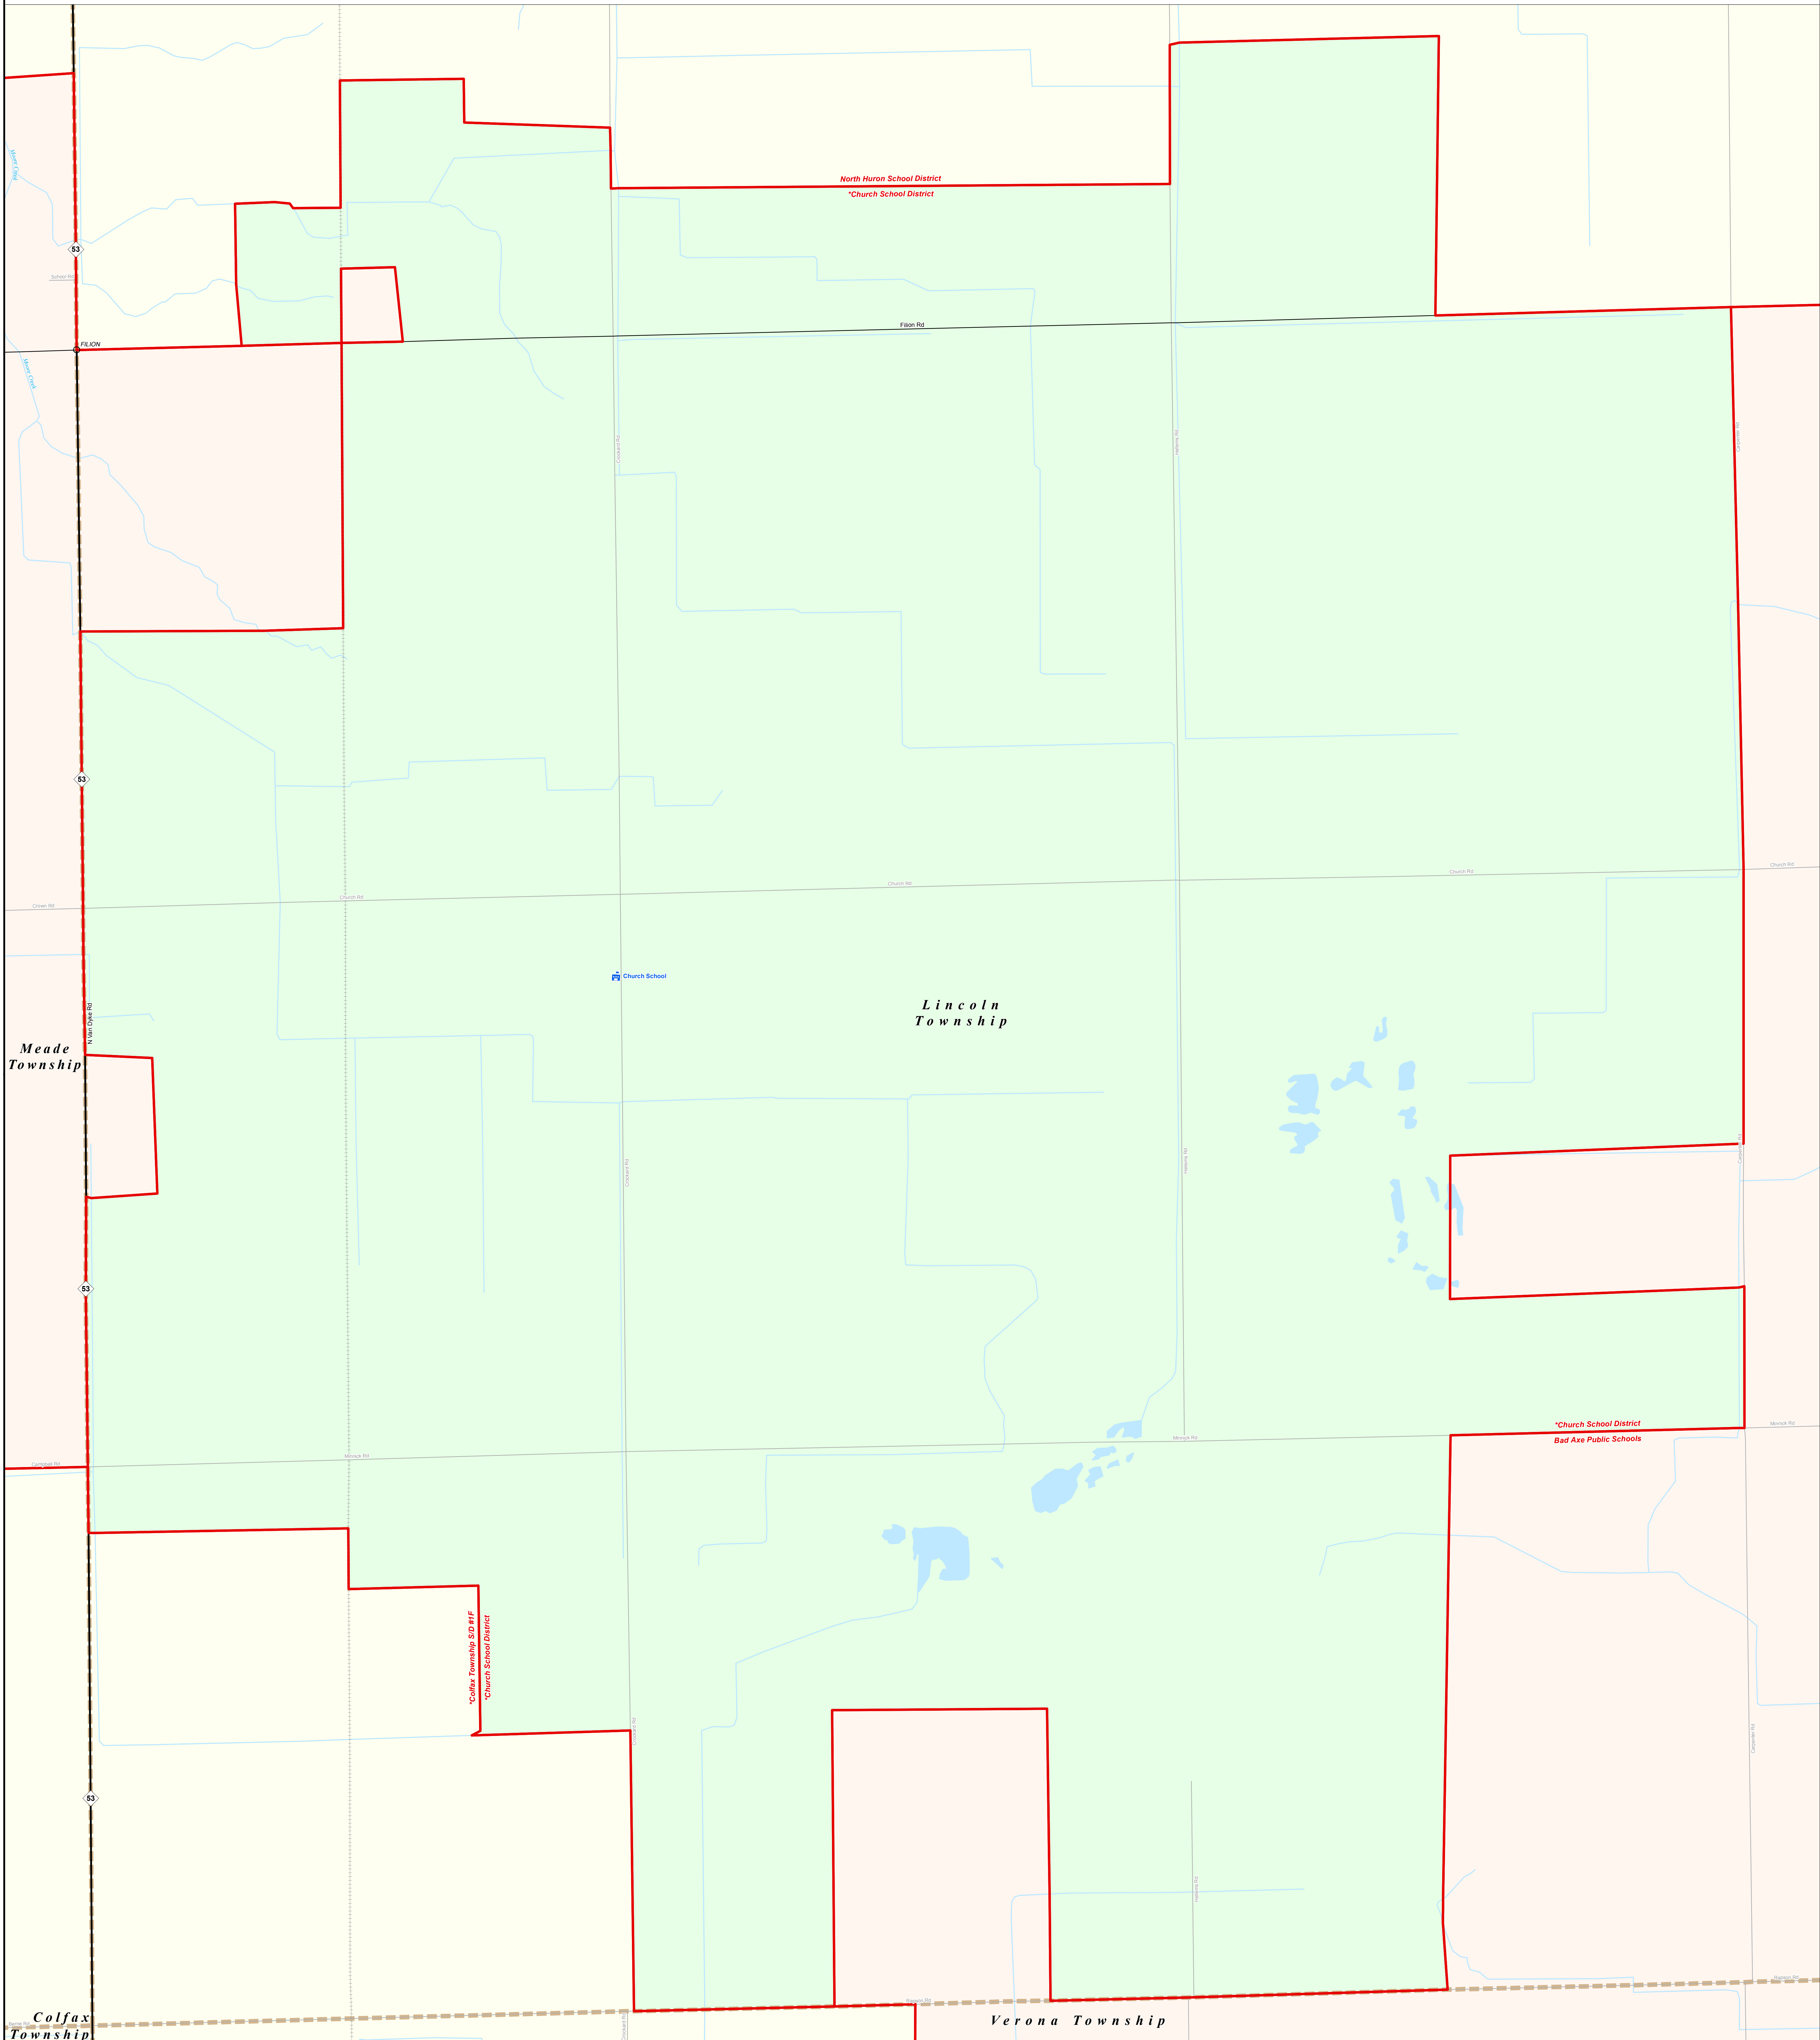

*CHURCH SCHOOL DISTRICT

Huron ISD

*Note: Non K-12 School Districts identified with Asterisk (*) in Name

11/14/13

Legend	
School District	Unincorporated Place
County	School
City	Water Feature
Township	Railroad
Village	River, Stream, or Drain
Census Designated Place	Freeway
	Highway
	Primary Road
	Local Road