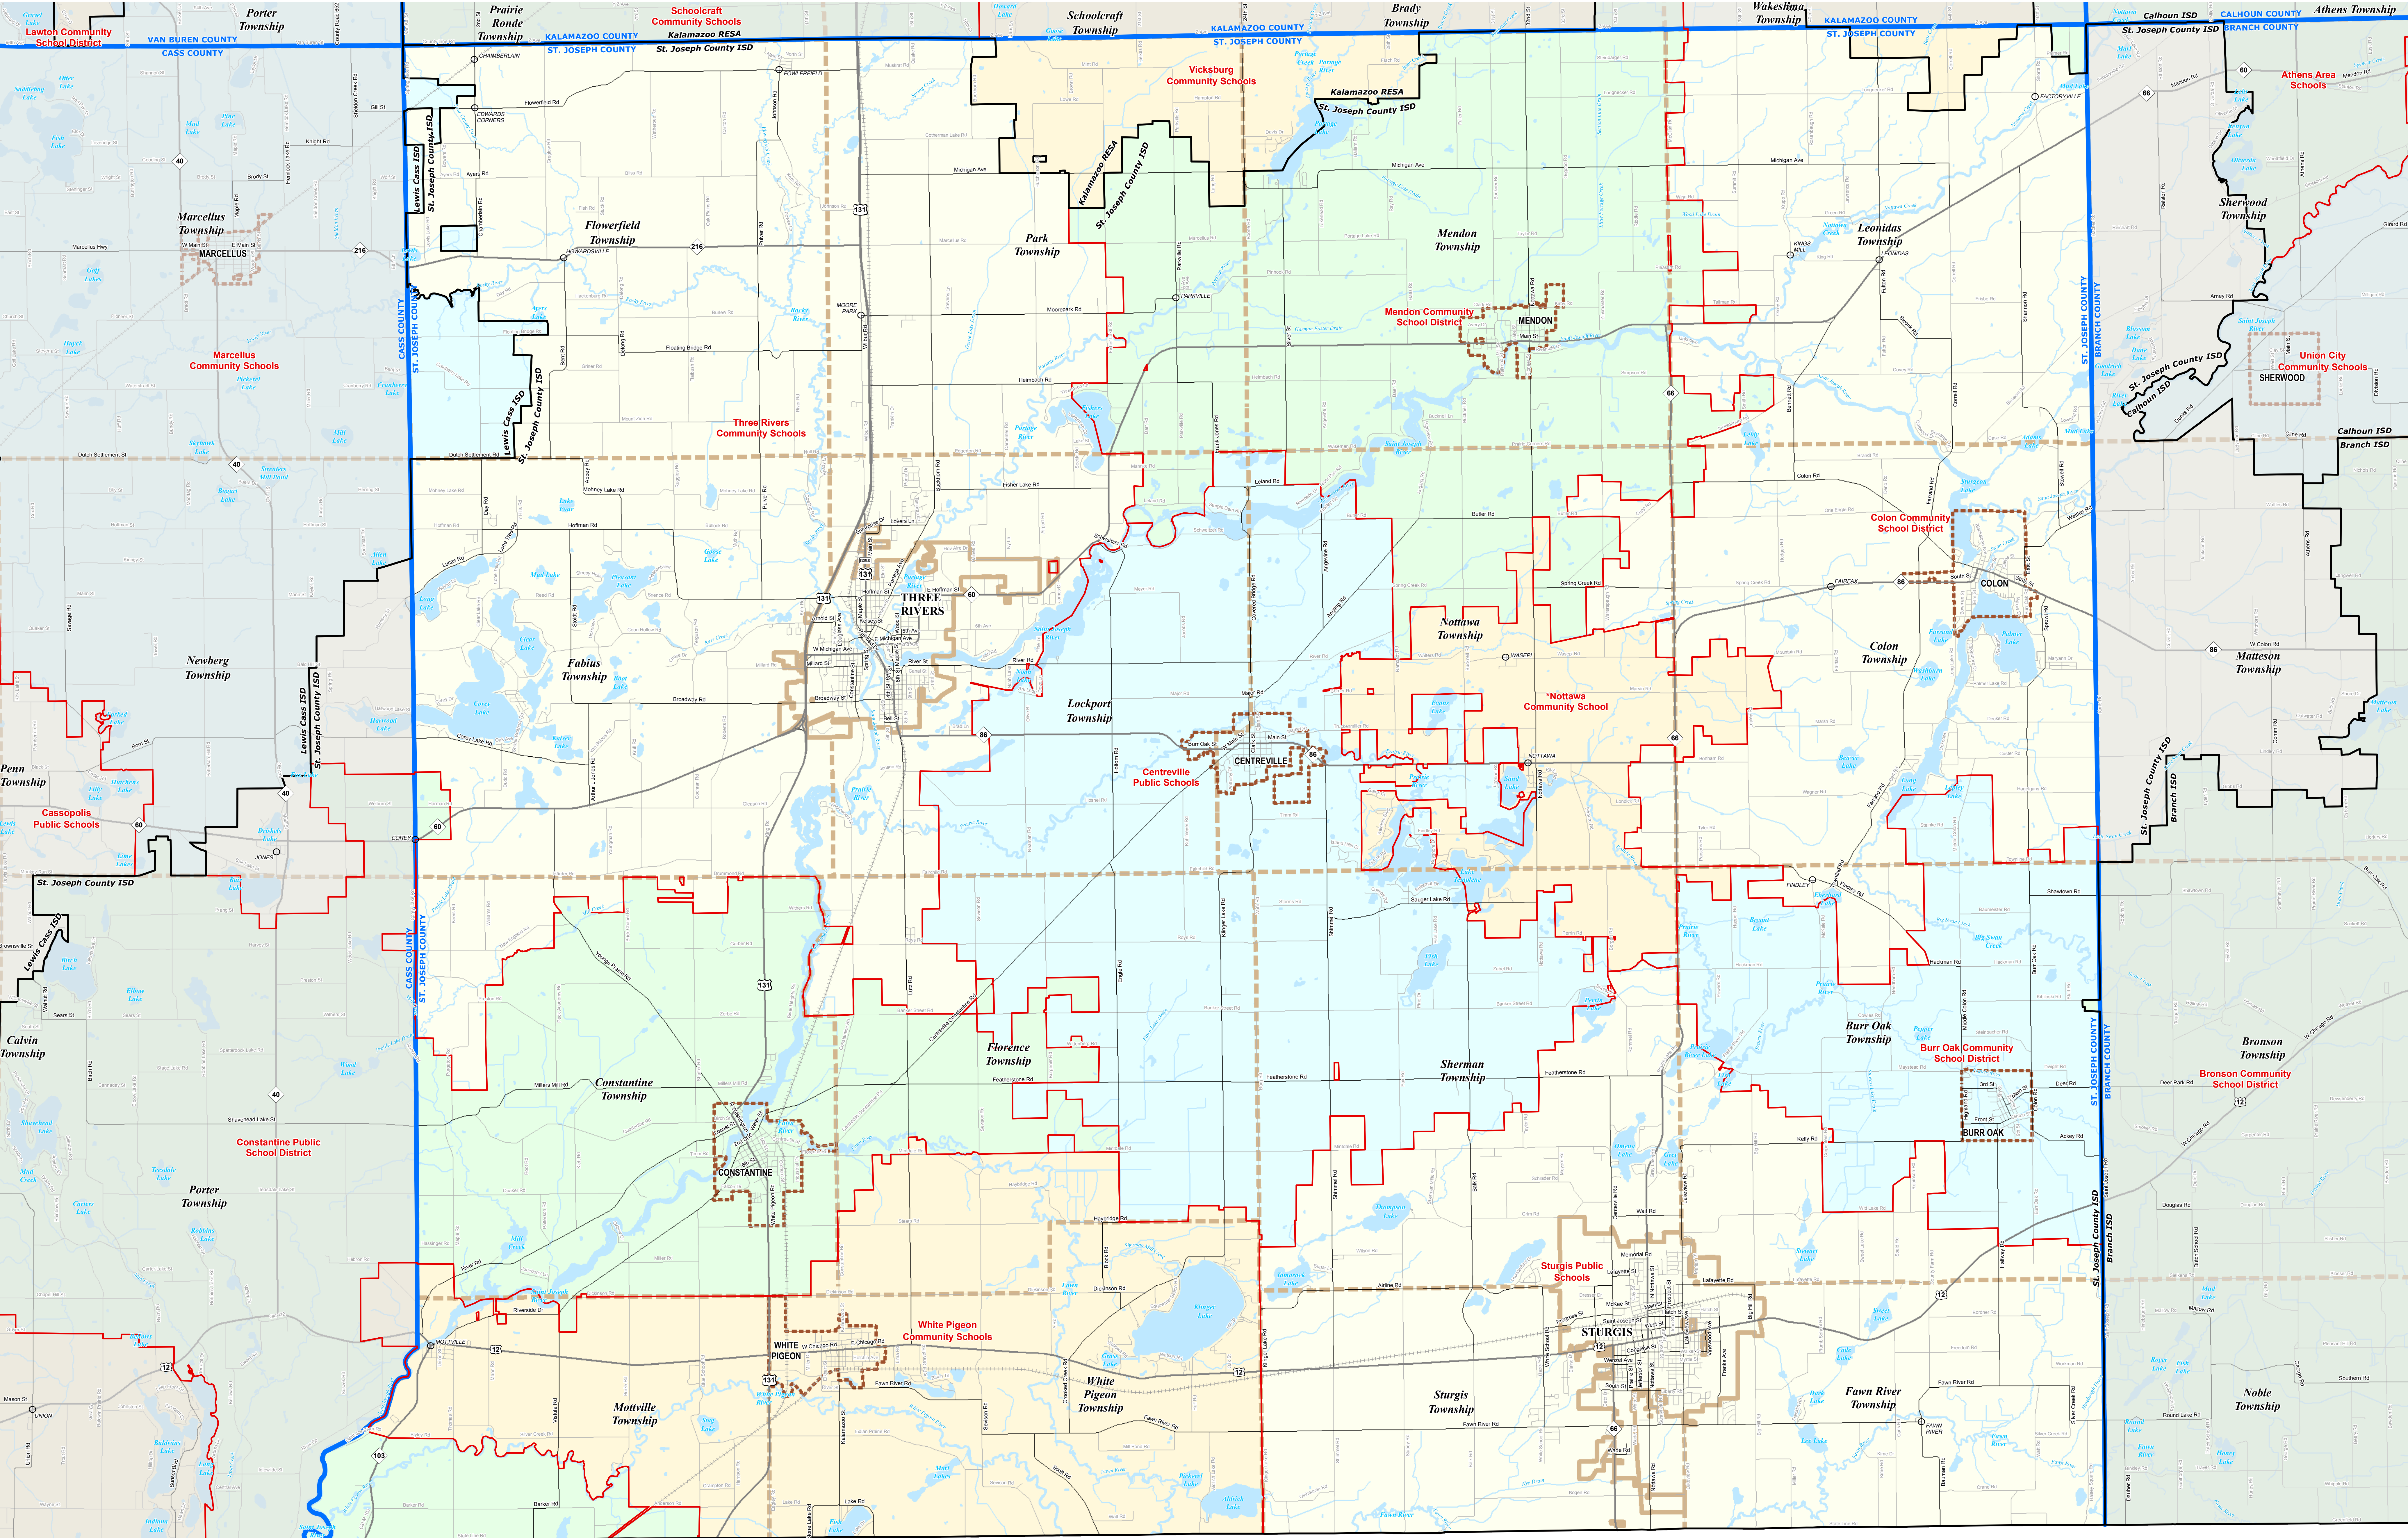

ST. JOSEPH COUNTY SCHOOL DISTRICTS

0 1 2 Miles

11/15/13

Legend

	County	
	Unincorporated Place	
	Freeway	
	Highway	
	Primary Road	
	Local Road	

Source: Michigan Geographic Framework, v13a