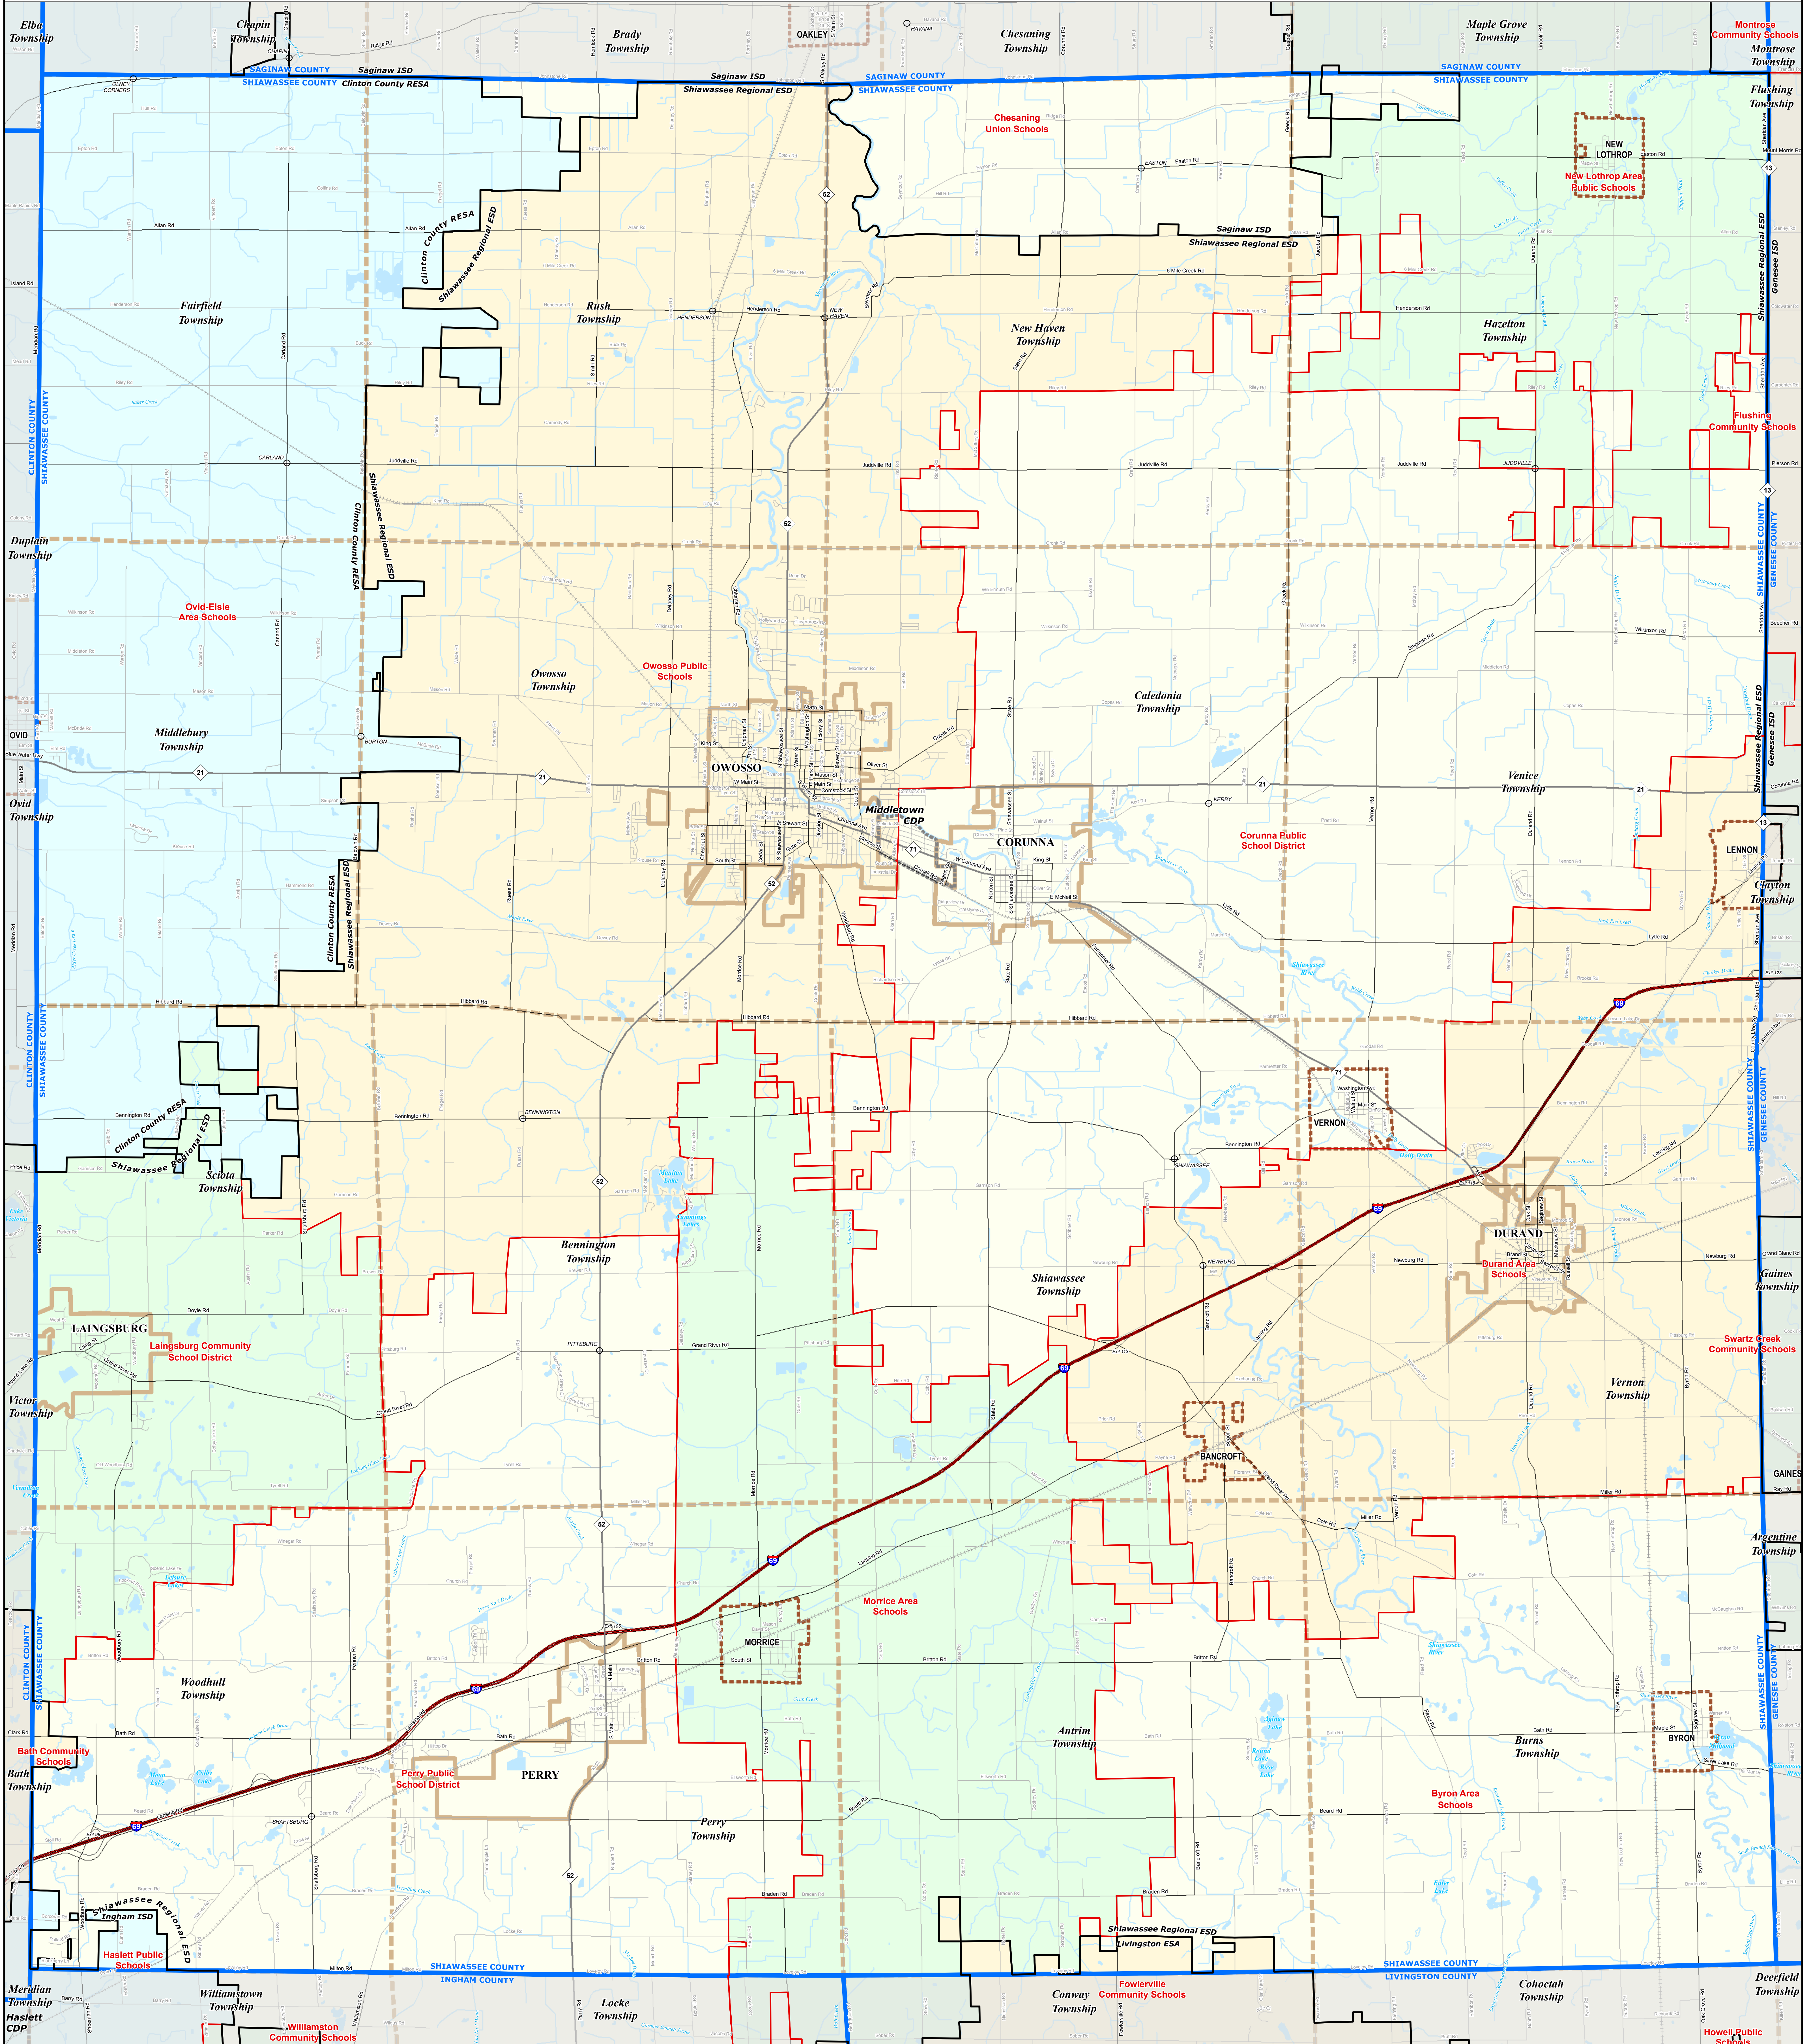

SHIAWASSEE COUNTY SCHOOL DISTRICTS

0 1 2 Miles

*Note: Non K-12 School Districts identified with Asterisk (*) in Name

11/15/13

Legend	
	Intermediate School District
	School District
	City
	Township
	Village
	Census Designated Place
	County
	Unincorporated Place
	Freeway
	Primary Road
	Local Road
	Railroad
	Water Feature
	River, Stream, or Drain

Source: Michigan Geographic Framework, v13a