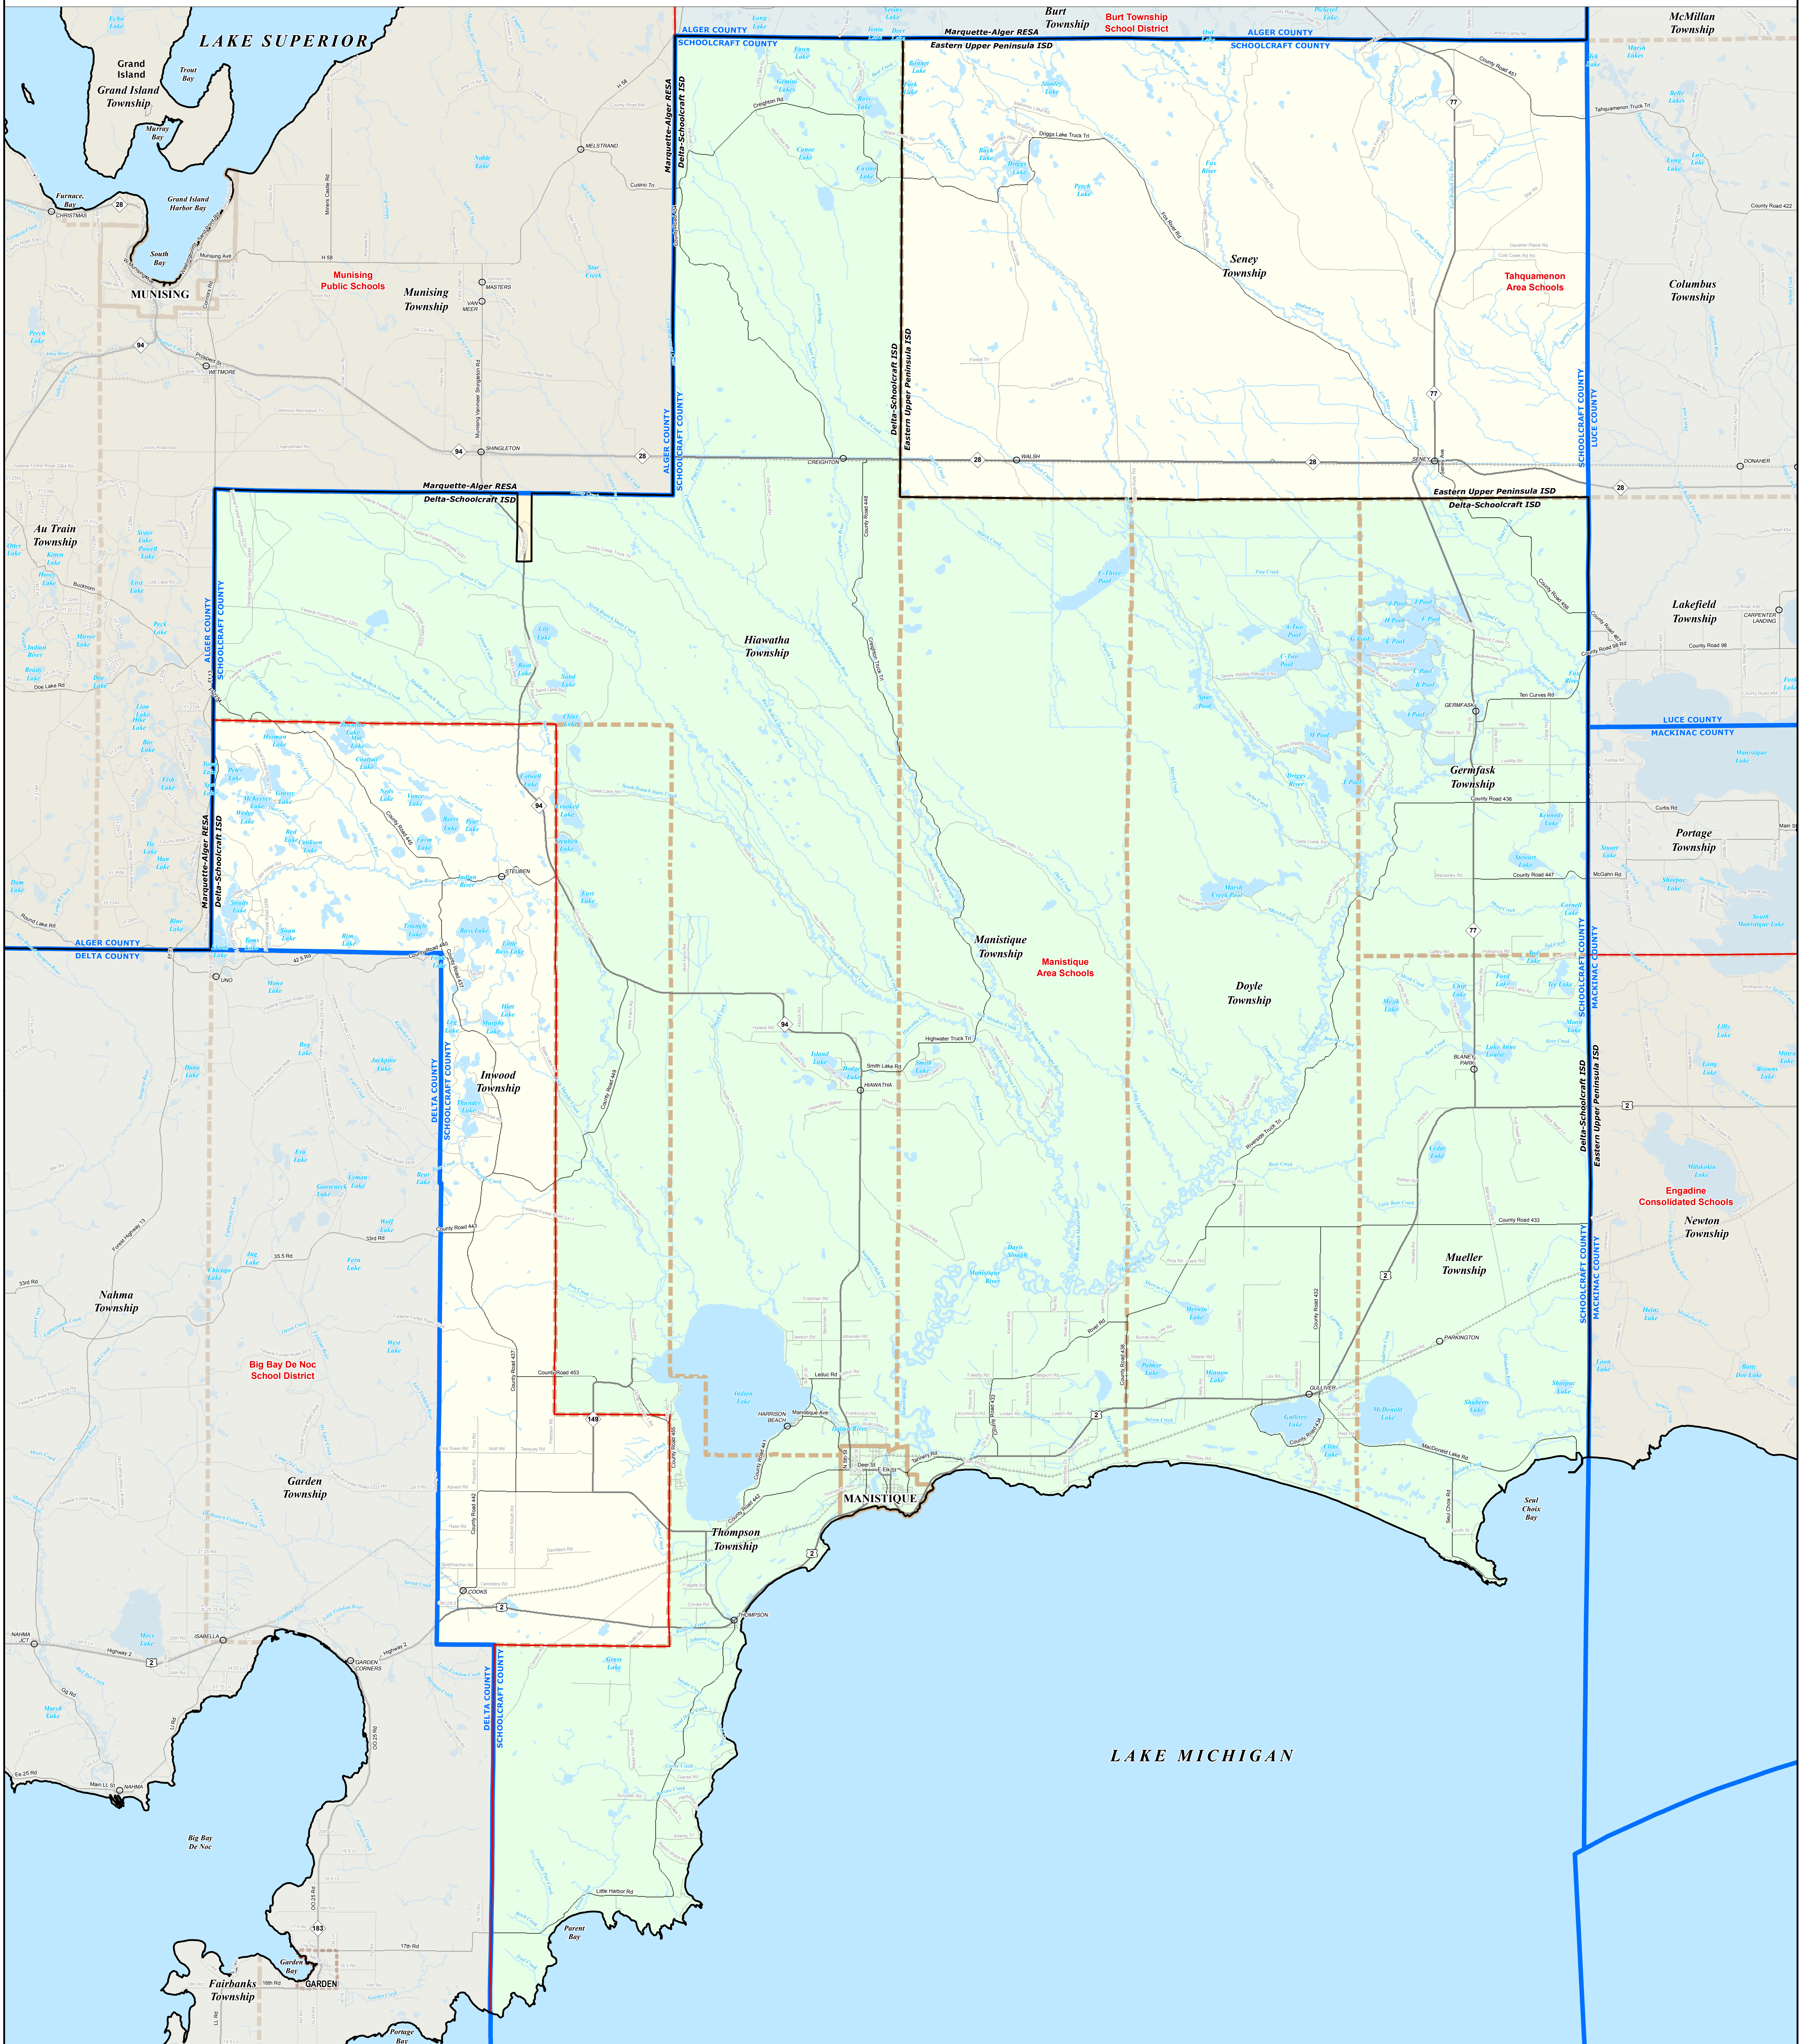

SCHOOLCRAFT COUNTY SCHOOL DISTRICTS

0 1 2 Miles

*Note: Non K-12 School Districts identified with Asterisk (*) in Name

11/15/13

Legend

- Intermediate School District
- School District
- City
- Township
- Village
- Census Designated Place
- County
- Unincorporated Place
- Freeway
- Highway
- Primary Road
- Local Road
- Railroad
- Water Feature
- River, Stream, or Drain

Source: Michigan Geographic Framework, v13a