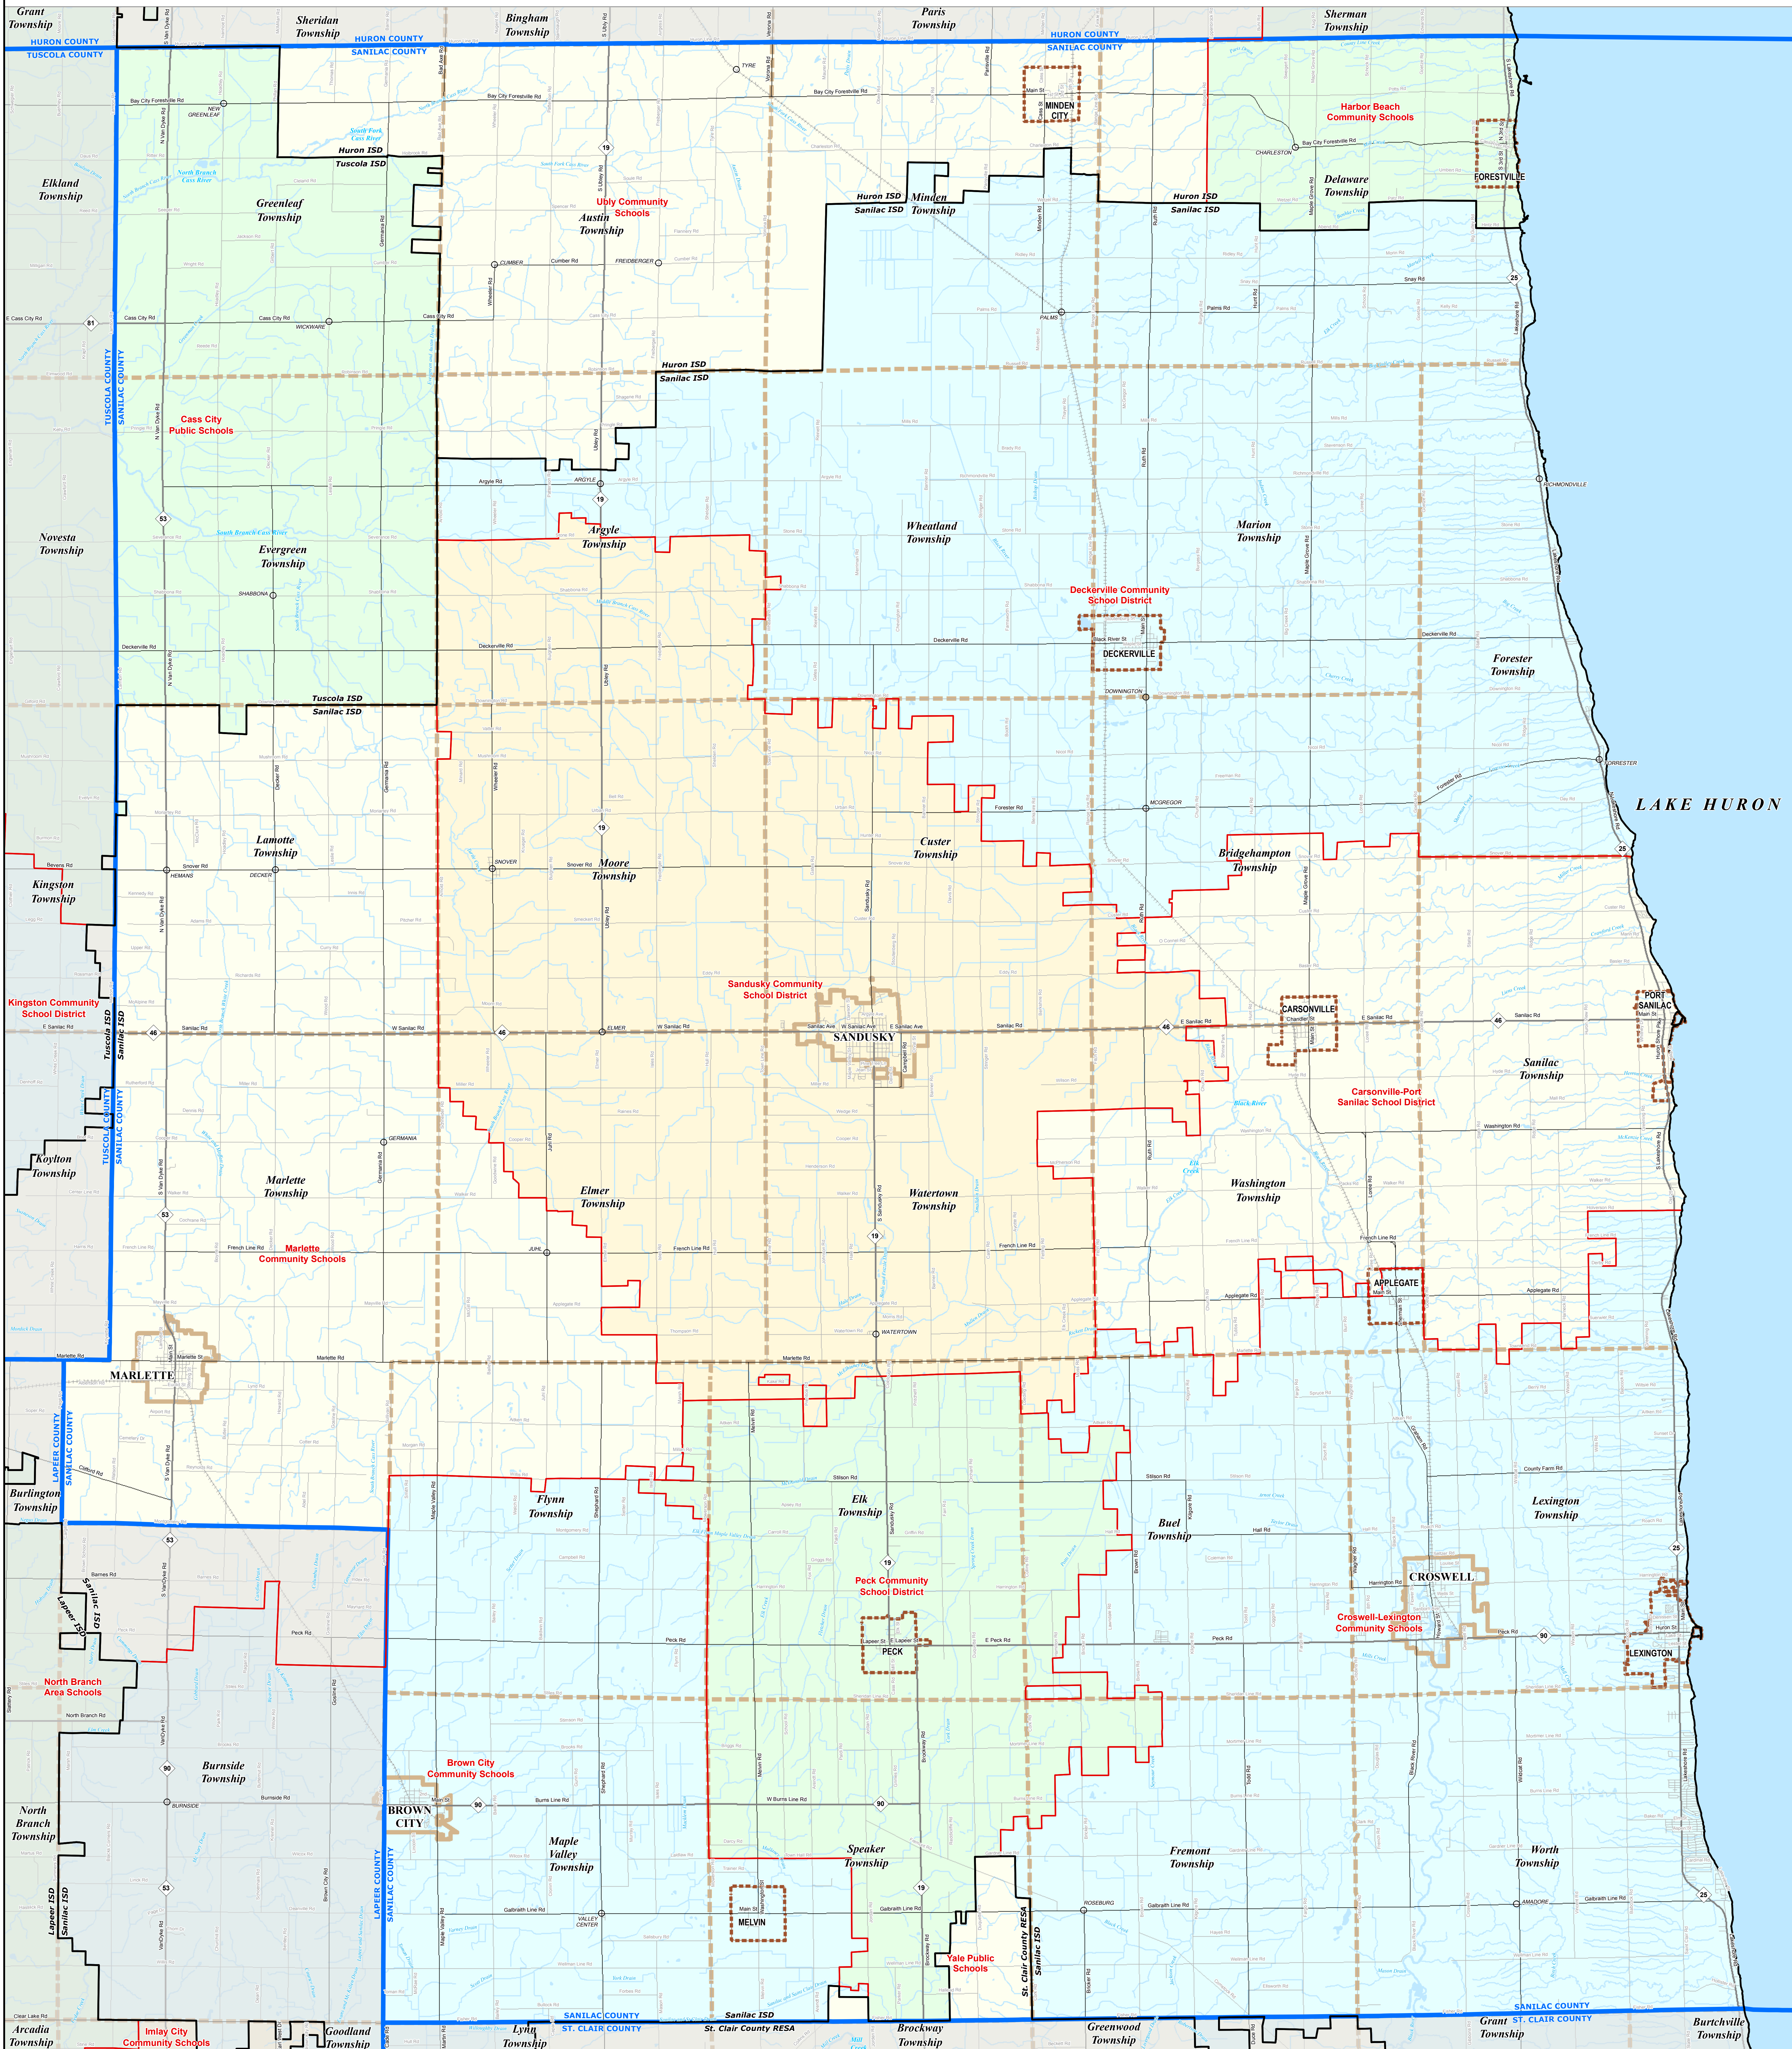

SANILAC COUNTY SCHOOL DISTRICTS

0 1 2 Miles

*Note: Non K-12 School Districts identified with Asterisk (*) in Name

11/15/13

Legend

- Intermediate School District
- School District
- City
- Township
- Village
- Census Designated Place
- County
- Freeway
- Primary Road
- Local Road
- Railroad
- Water Feature
- River, Stream, or Drain
- Unincorporated Place

Source: Michigan Geographic Framework, v13a