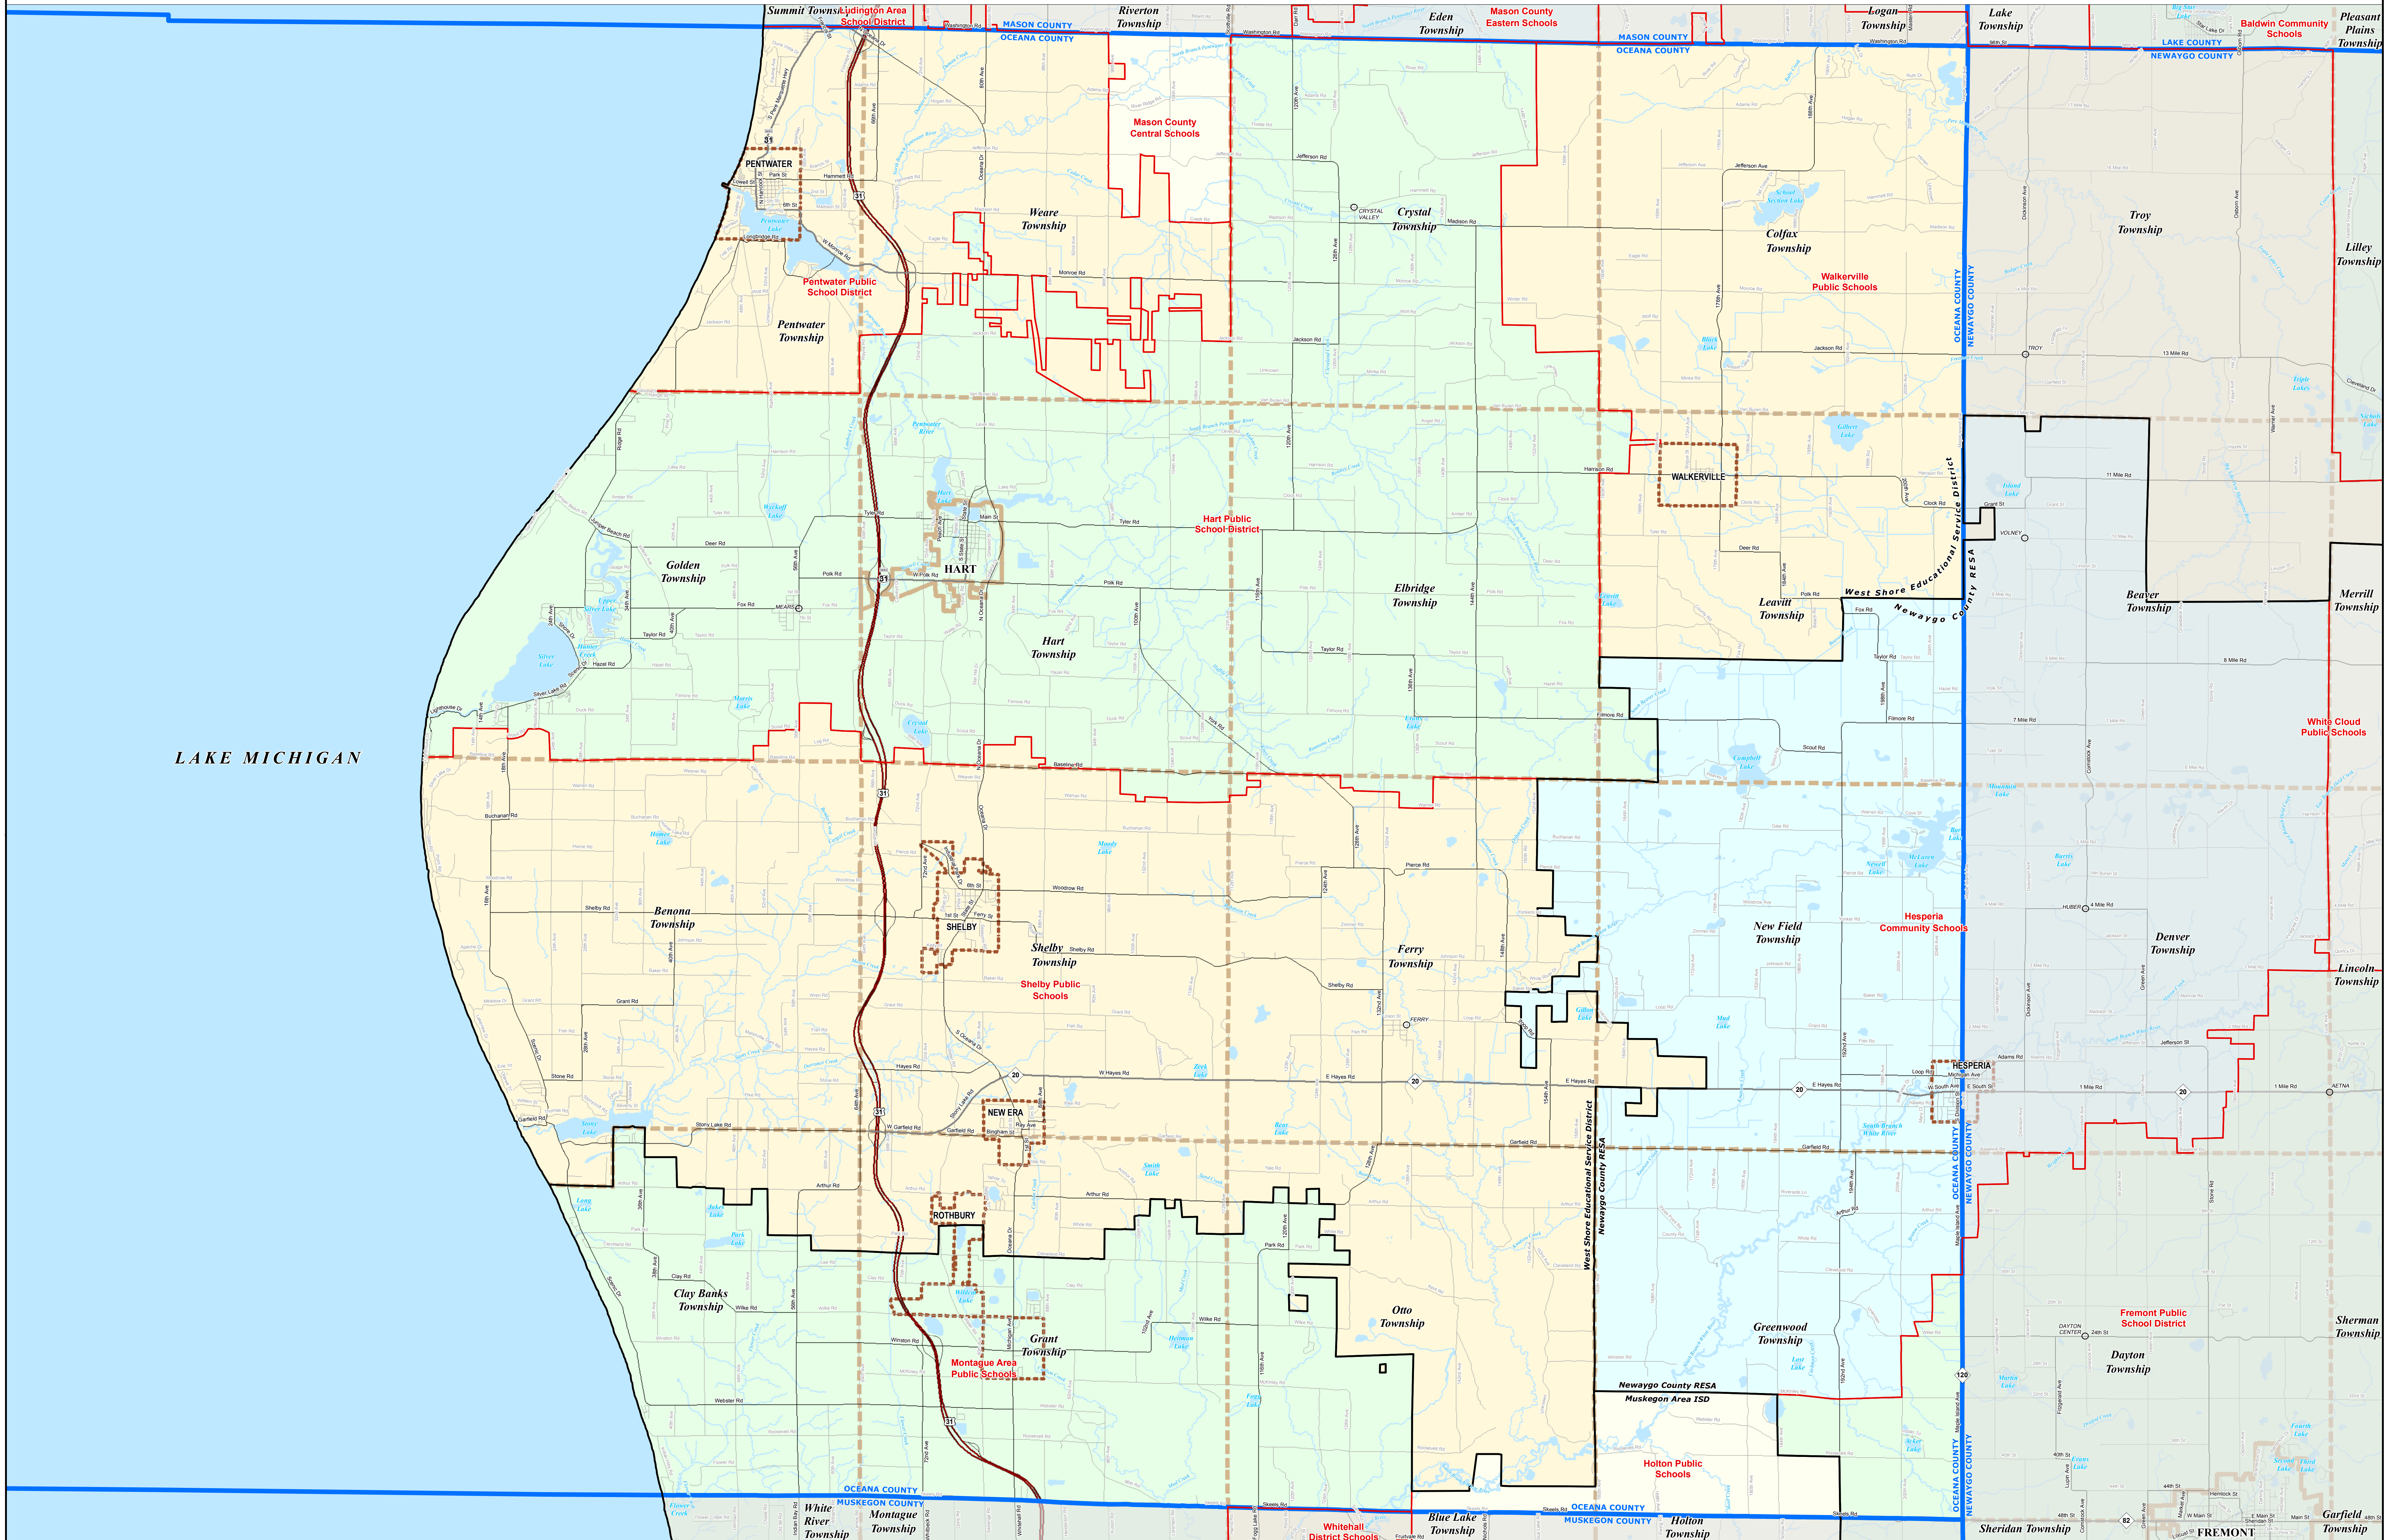

OCEANA COUNTY SCHOOL DISTRICTS

0 1 2 Miles

11/15/13

Legend

Source: Michigan Geographic Framework, v13a