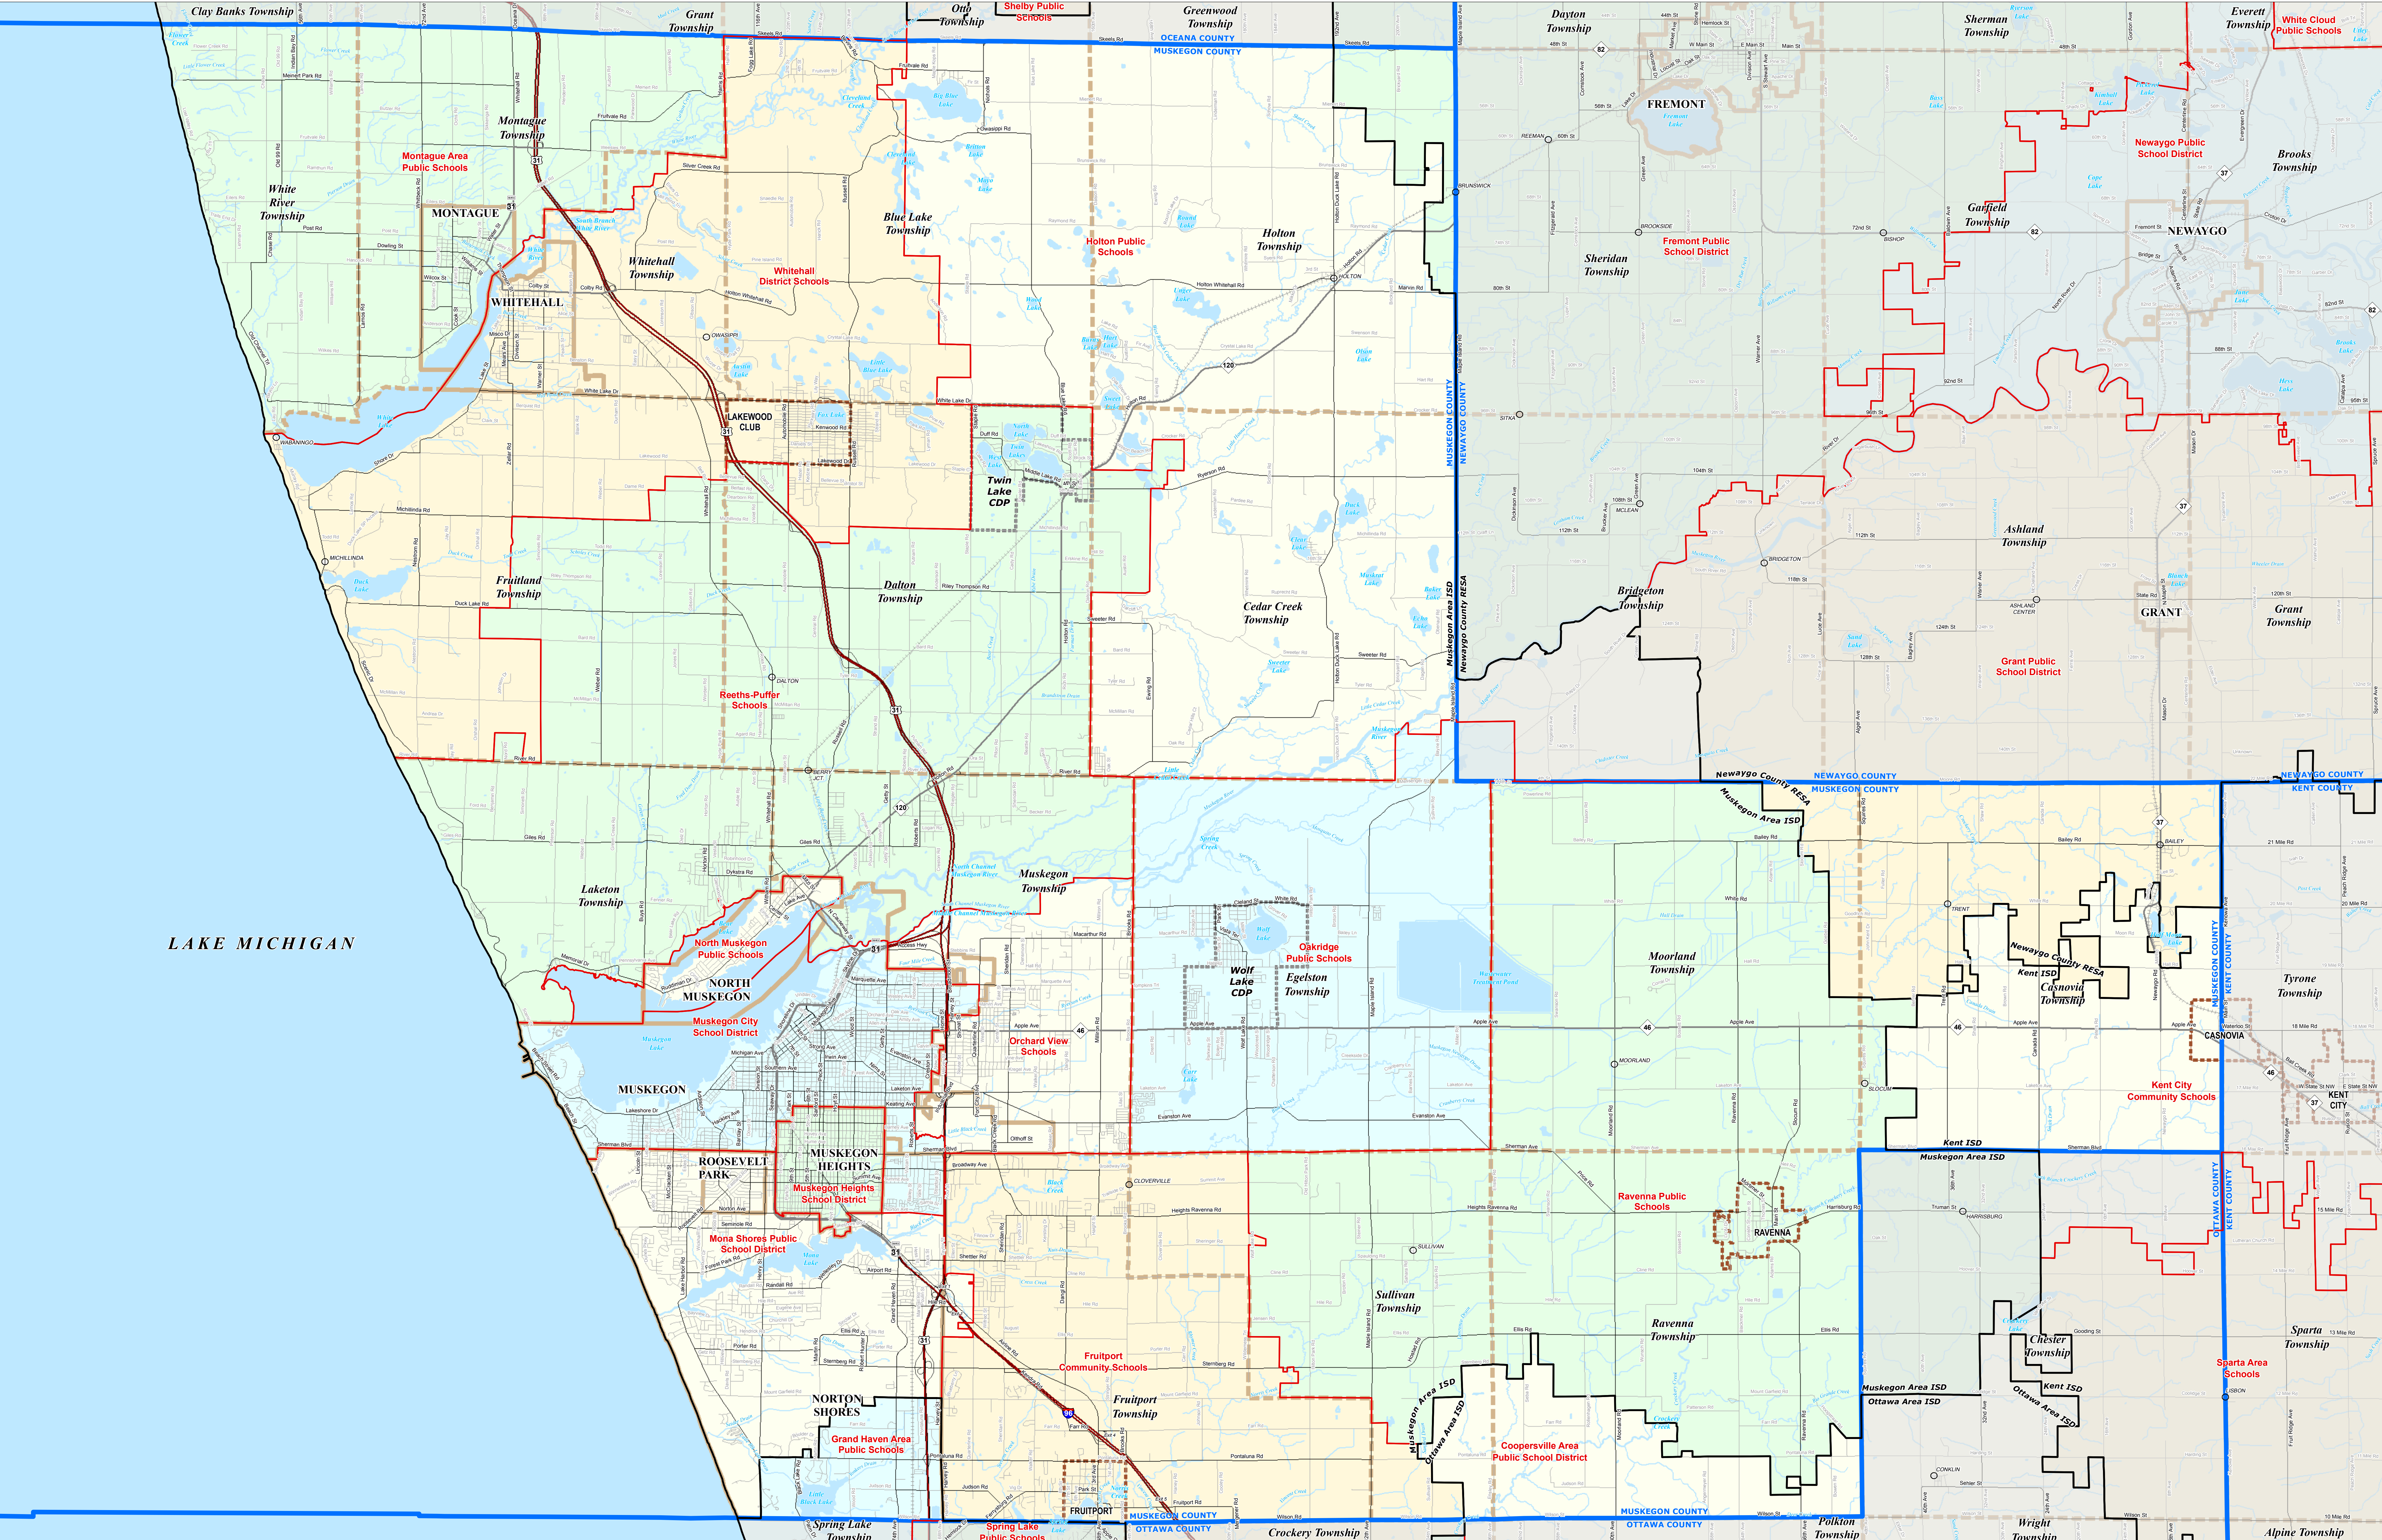

MUSKEGON COUNTY SCHOOL DISTRICTS

0 1 2 Miles

11/15/13

Legend

	Intermediate School District		County		Railroad
	School District		Unincorporated Place		Water Feature
	City		Freeway		River, Stream, or Drain
	Township		Highway		
	Village		Primary Road		
	Census Designated Place		Local Road		

Source: Michigan Geographic Framework, v13a