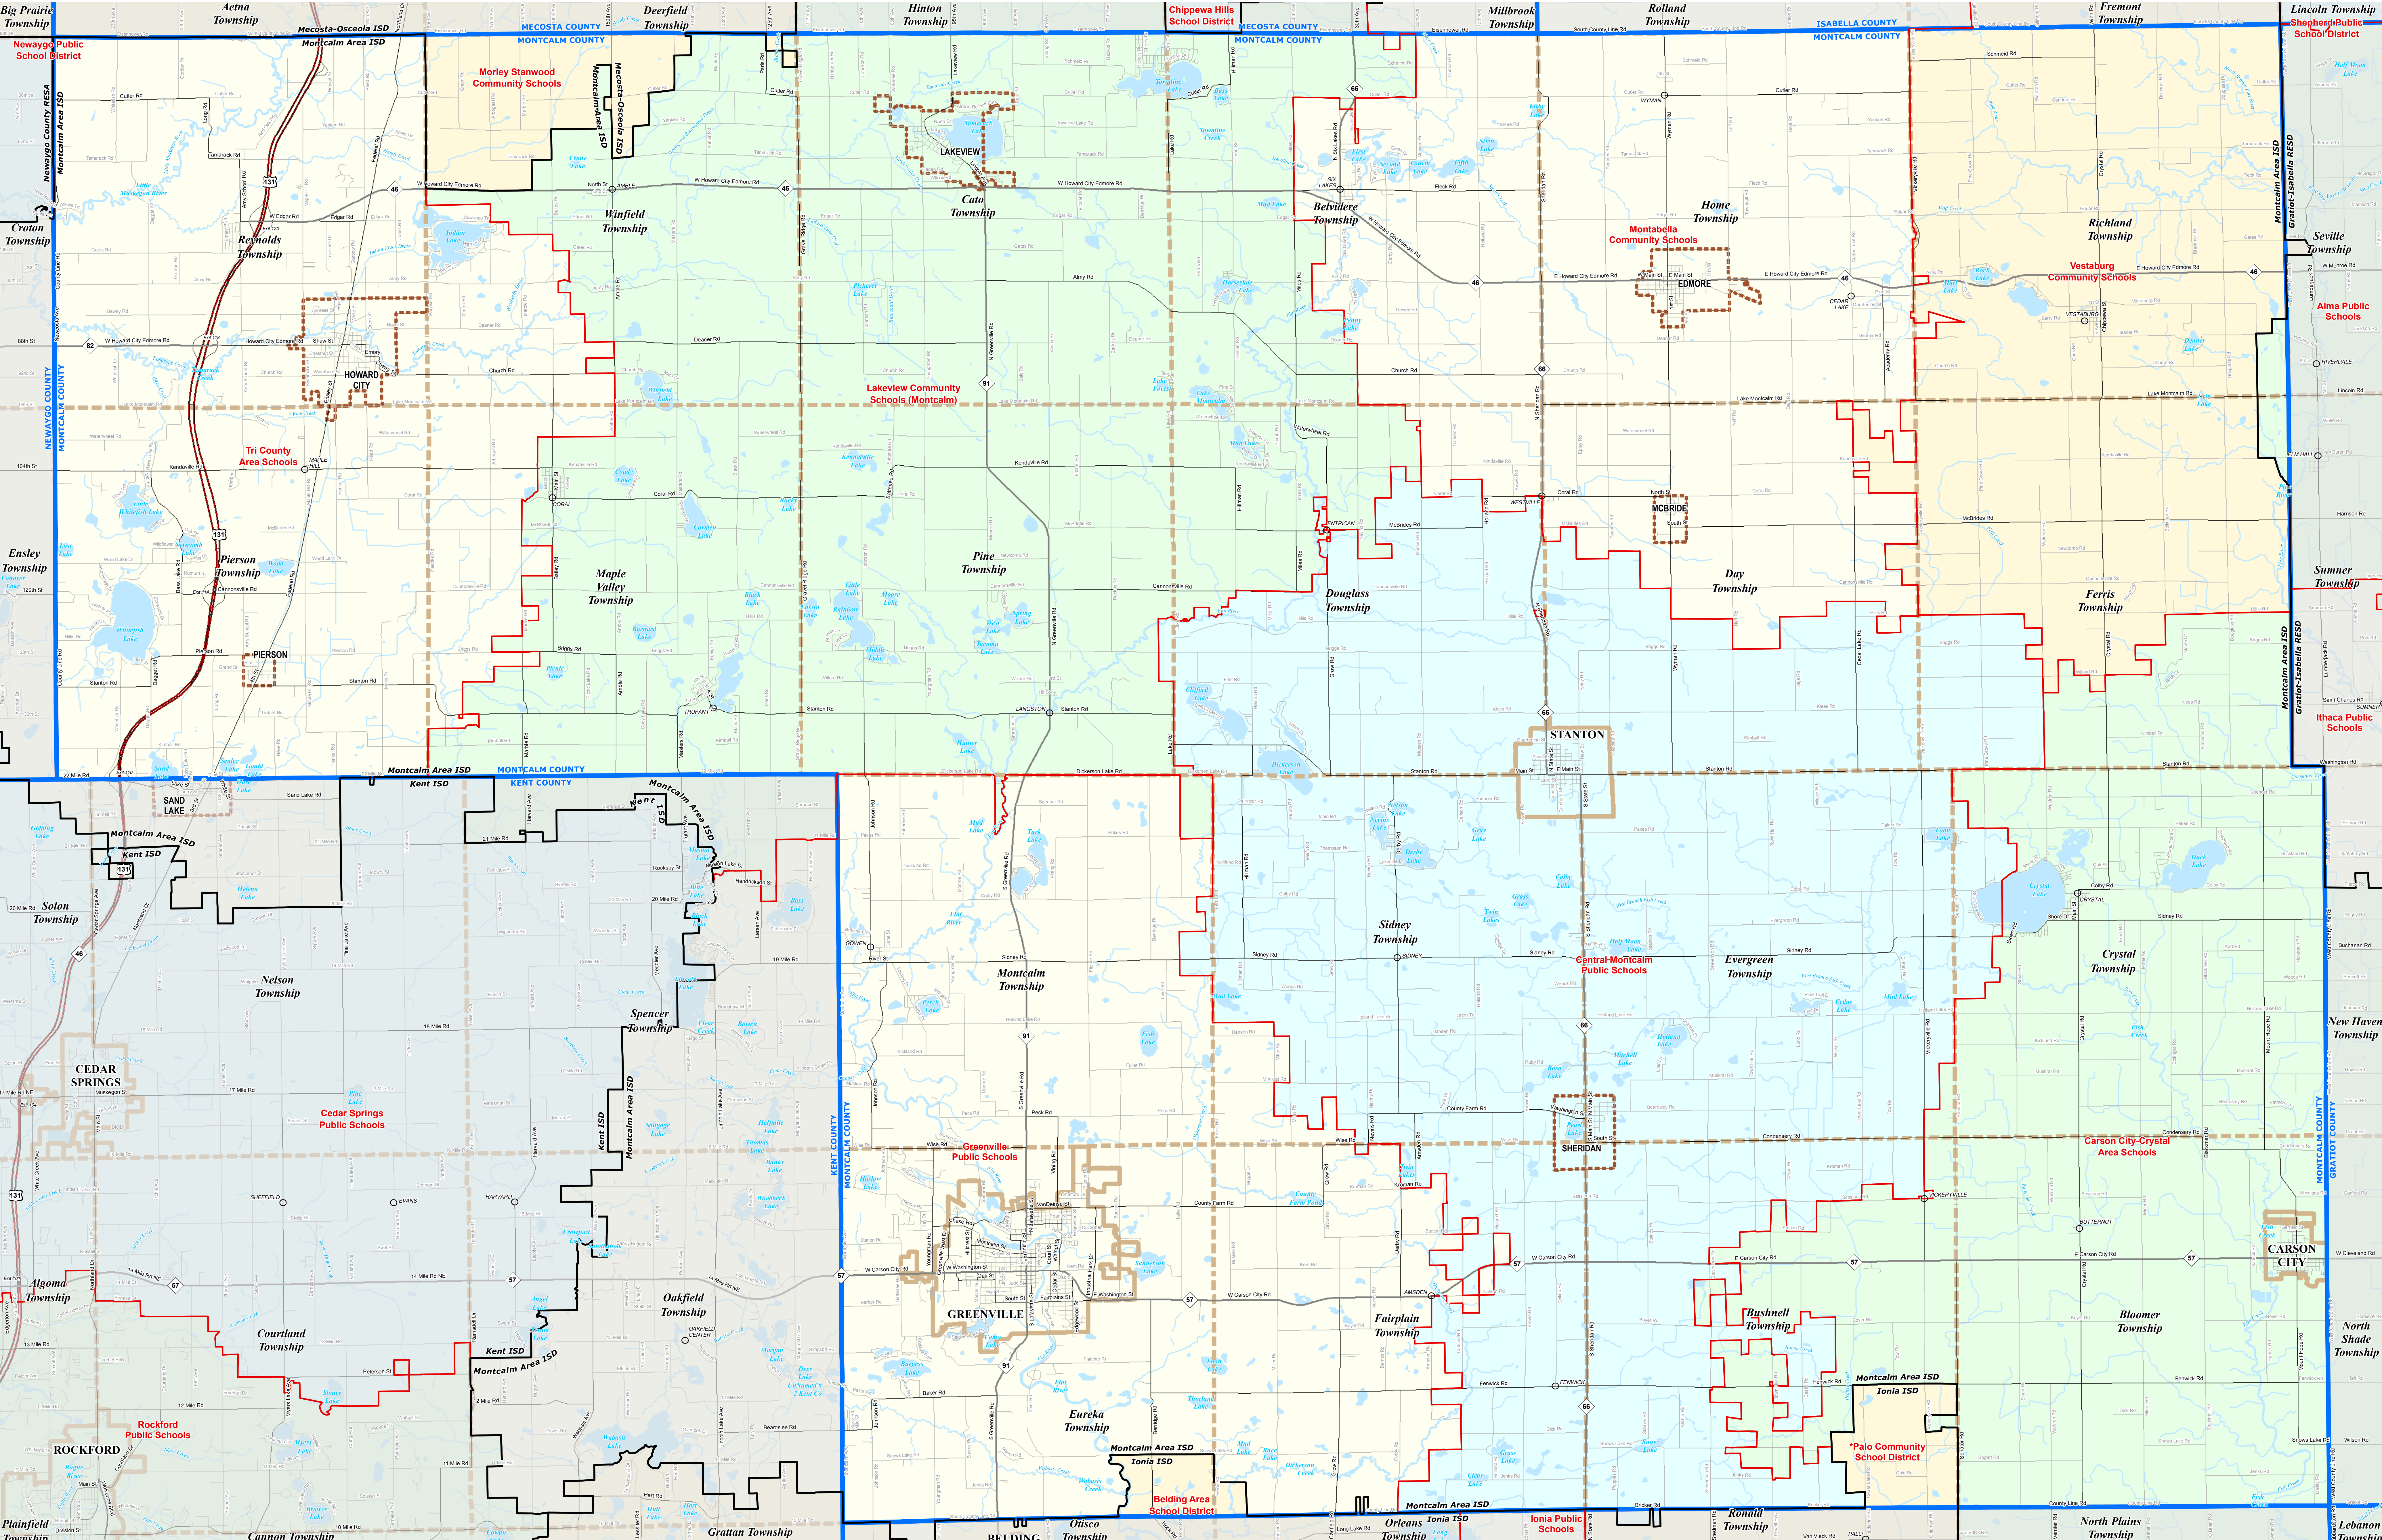

MONTCALM COUNTY SCHOOL DISTRICTS

0 1 2 Miles

*Note: Non K-12 School Districts identified with Asterisk (*) in Name

11/15/13

Legend

- Intermediate School District
- School District
- City
- Township
- Village
- Census Designated Place
- County
- Unincorporated Place
- Freeway
- Highway
- Primary Road
- Local Road
- Railroad
- Water Feature
- River, Stream, or Drain

Source: Michigan Geographic Framework, v13a