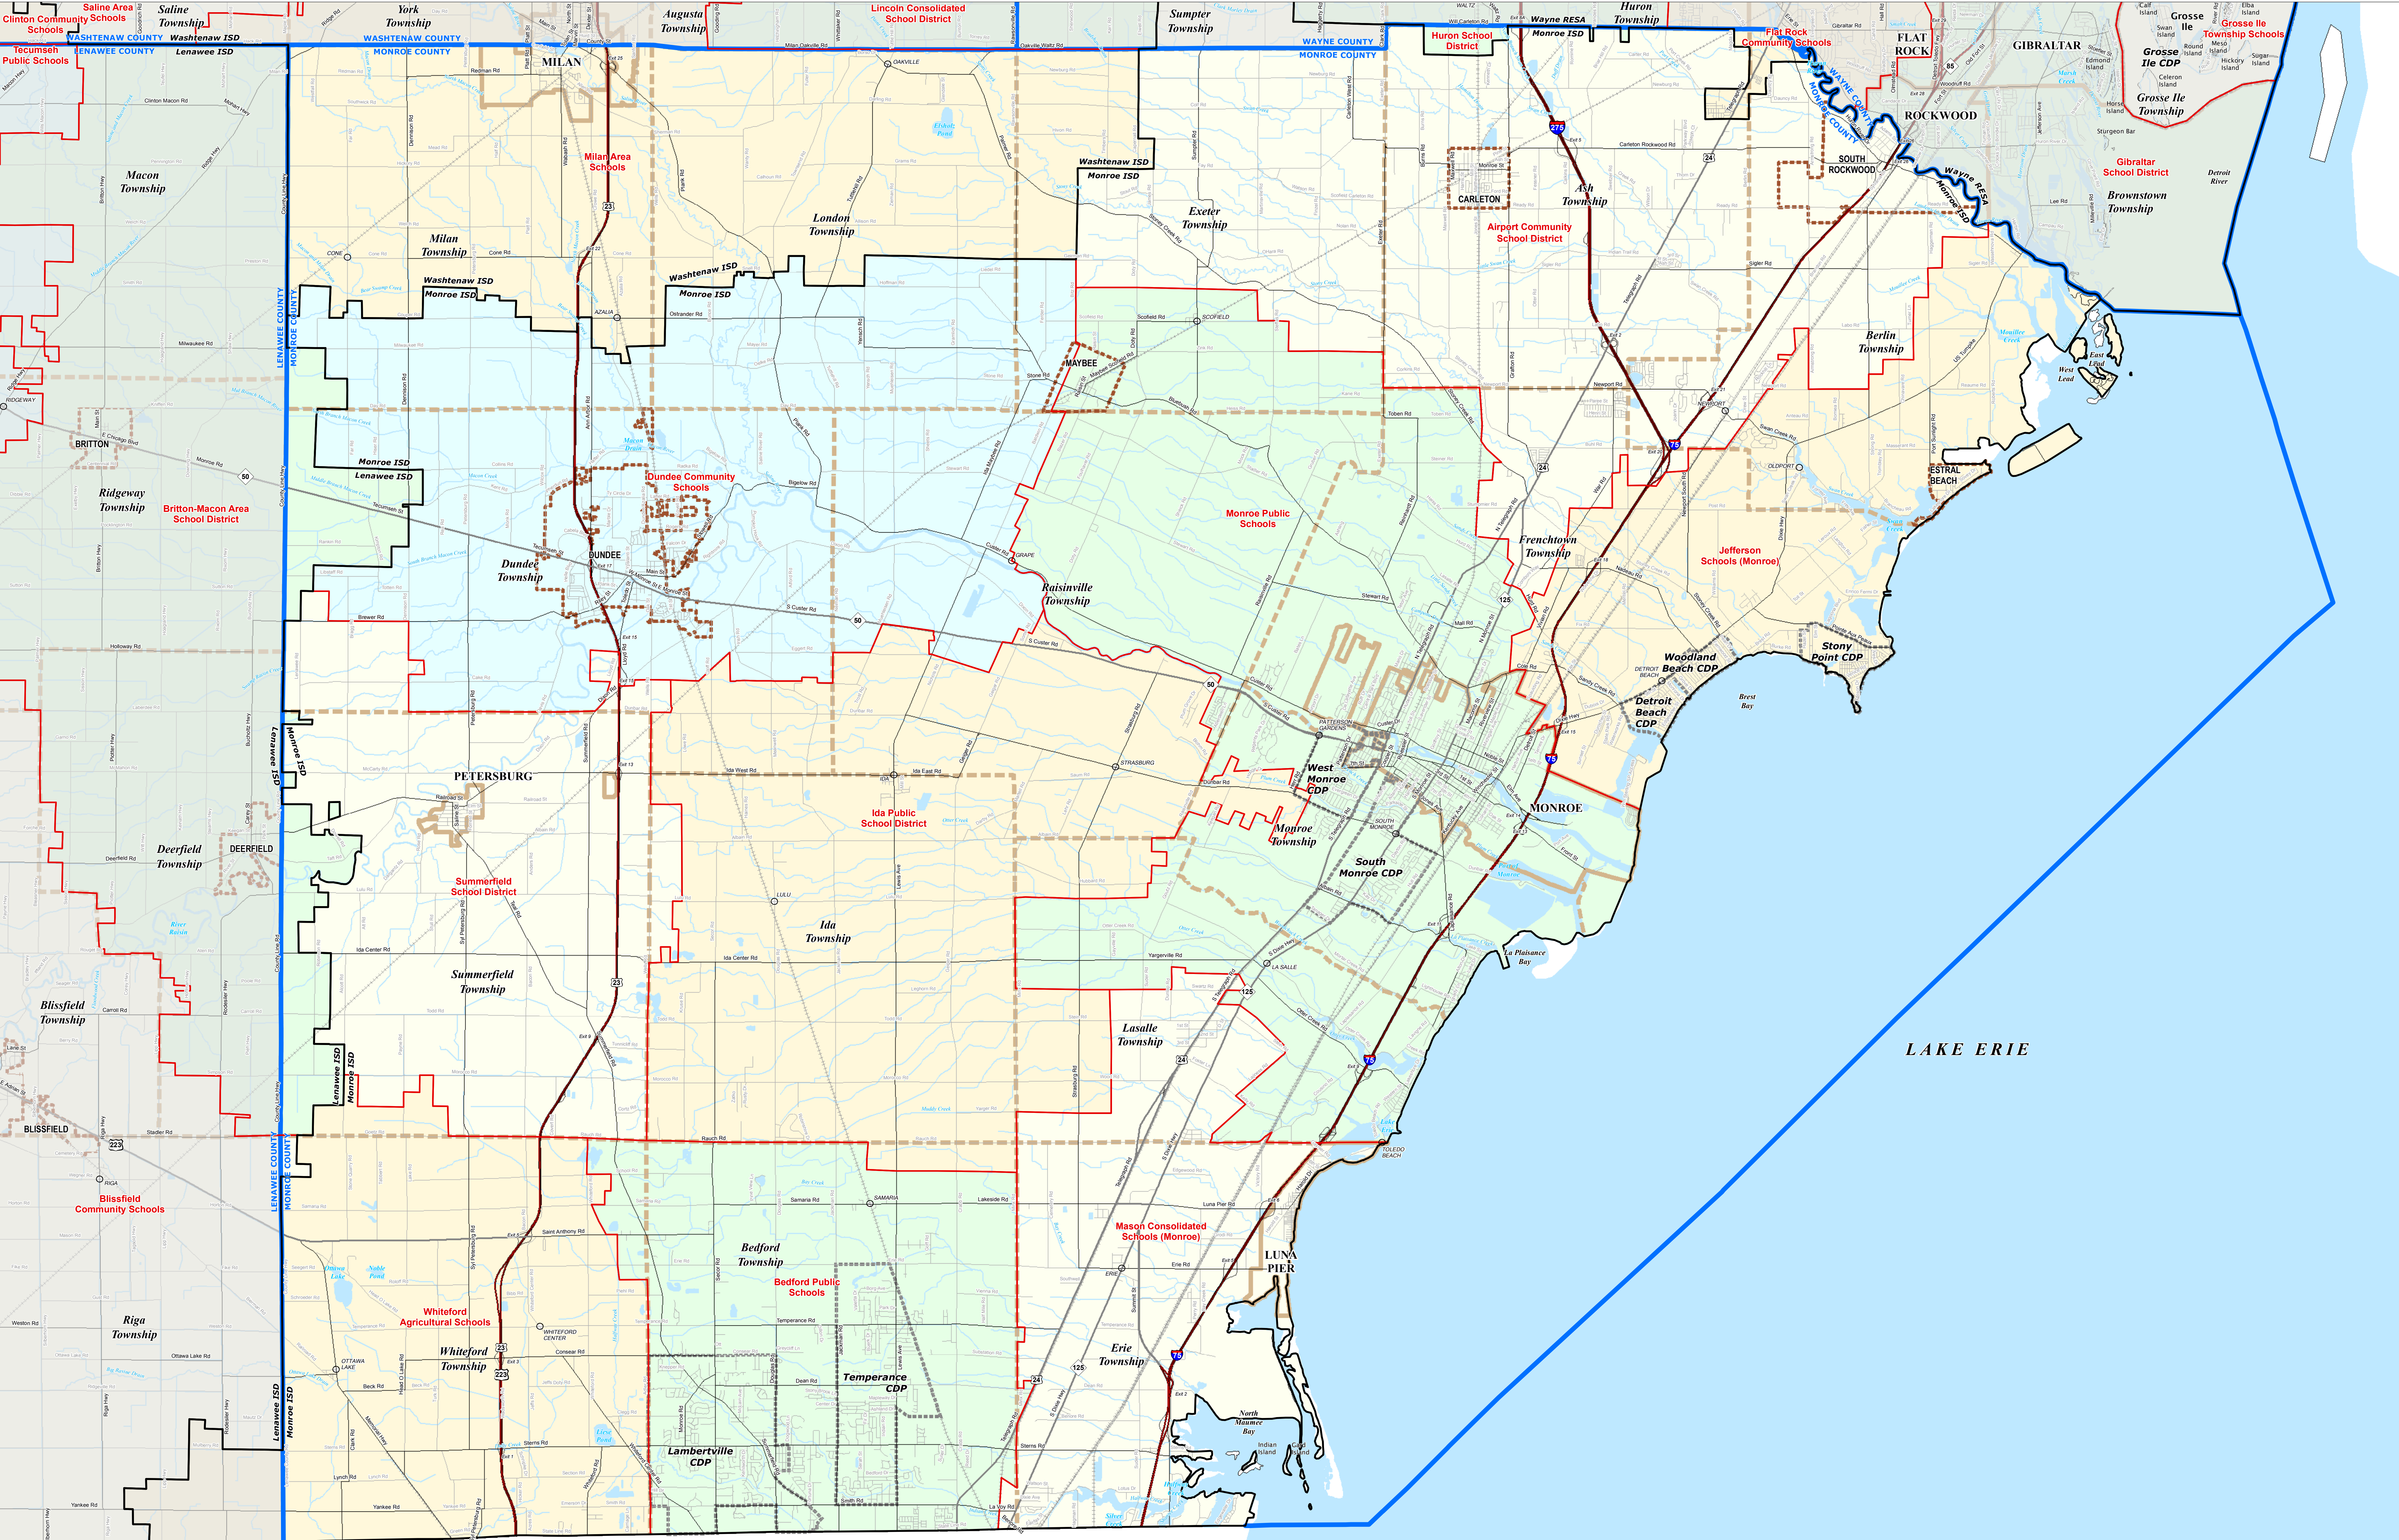

MONROE COUNTY SCHOOL DISTRICTS

0 1 2 Miles

11/15/13

Legend

Intermediate School District	County	Railroad
School District	Unincorporated Place	Water Feature
City	Freeway	River, Stream, or Drain
Township	Highway	
Village	Primary Road	
Census Designated Place	Local Road	

Source: Michigan Geographic Framework, v13a