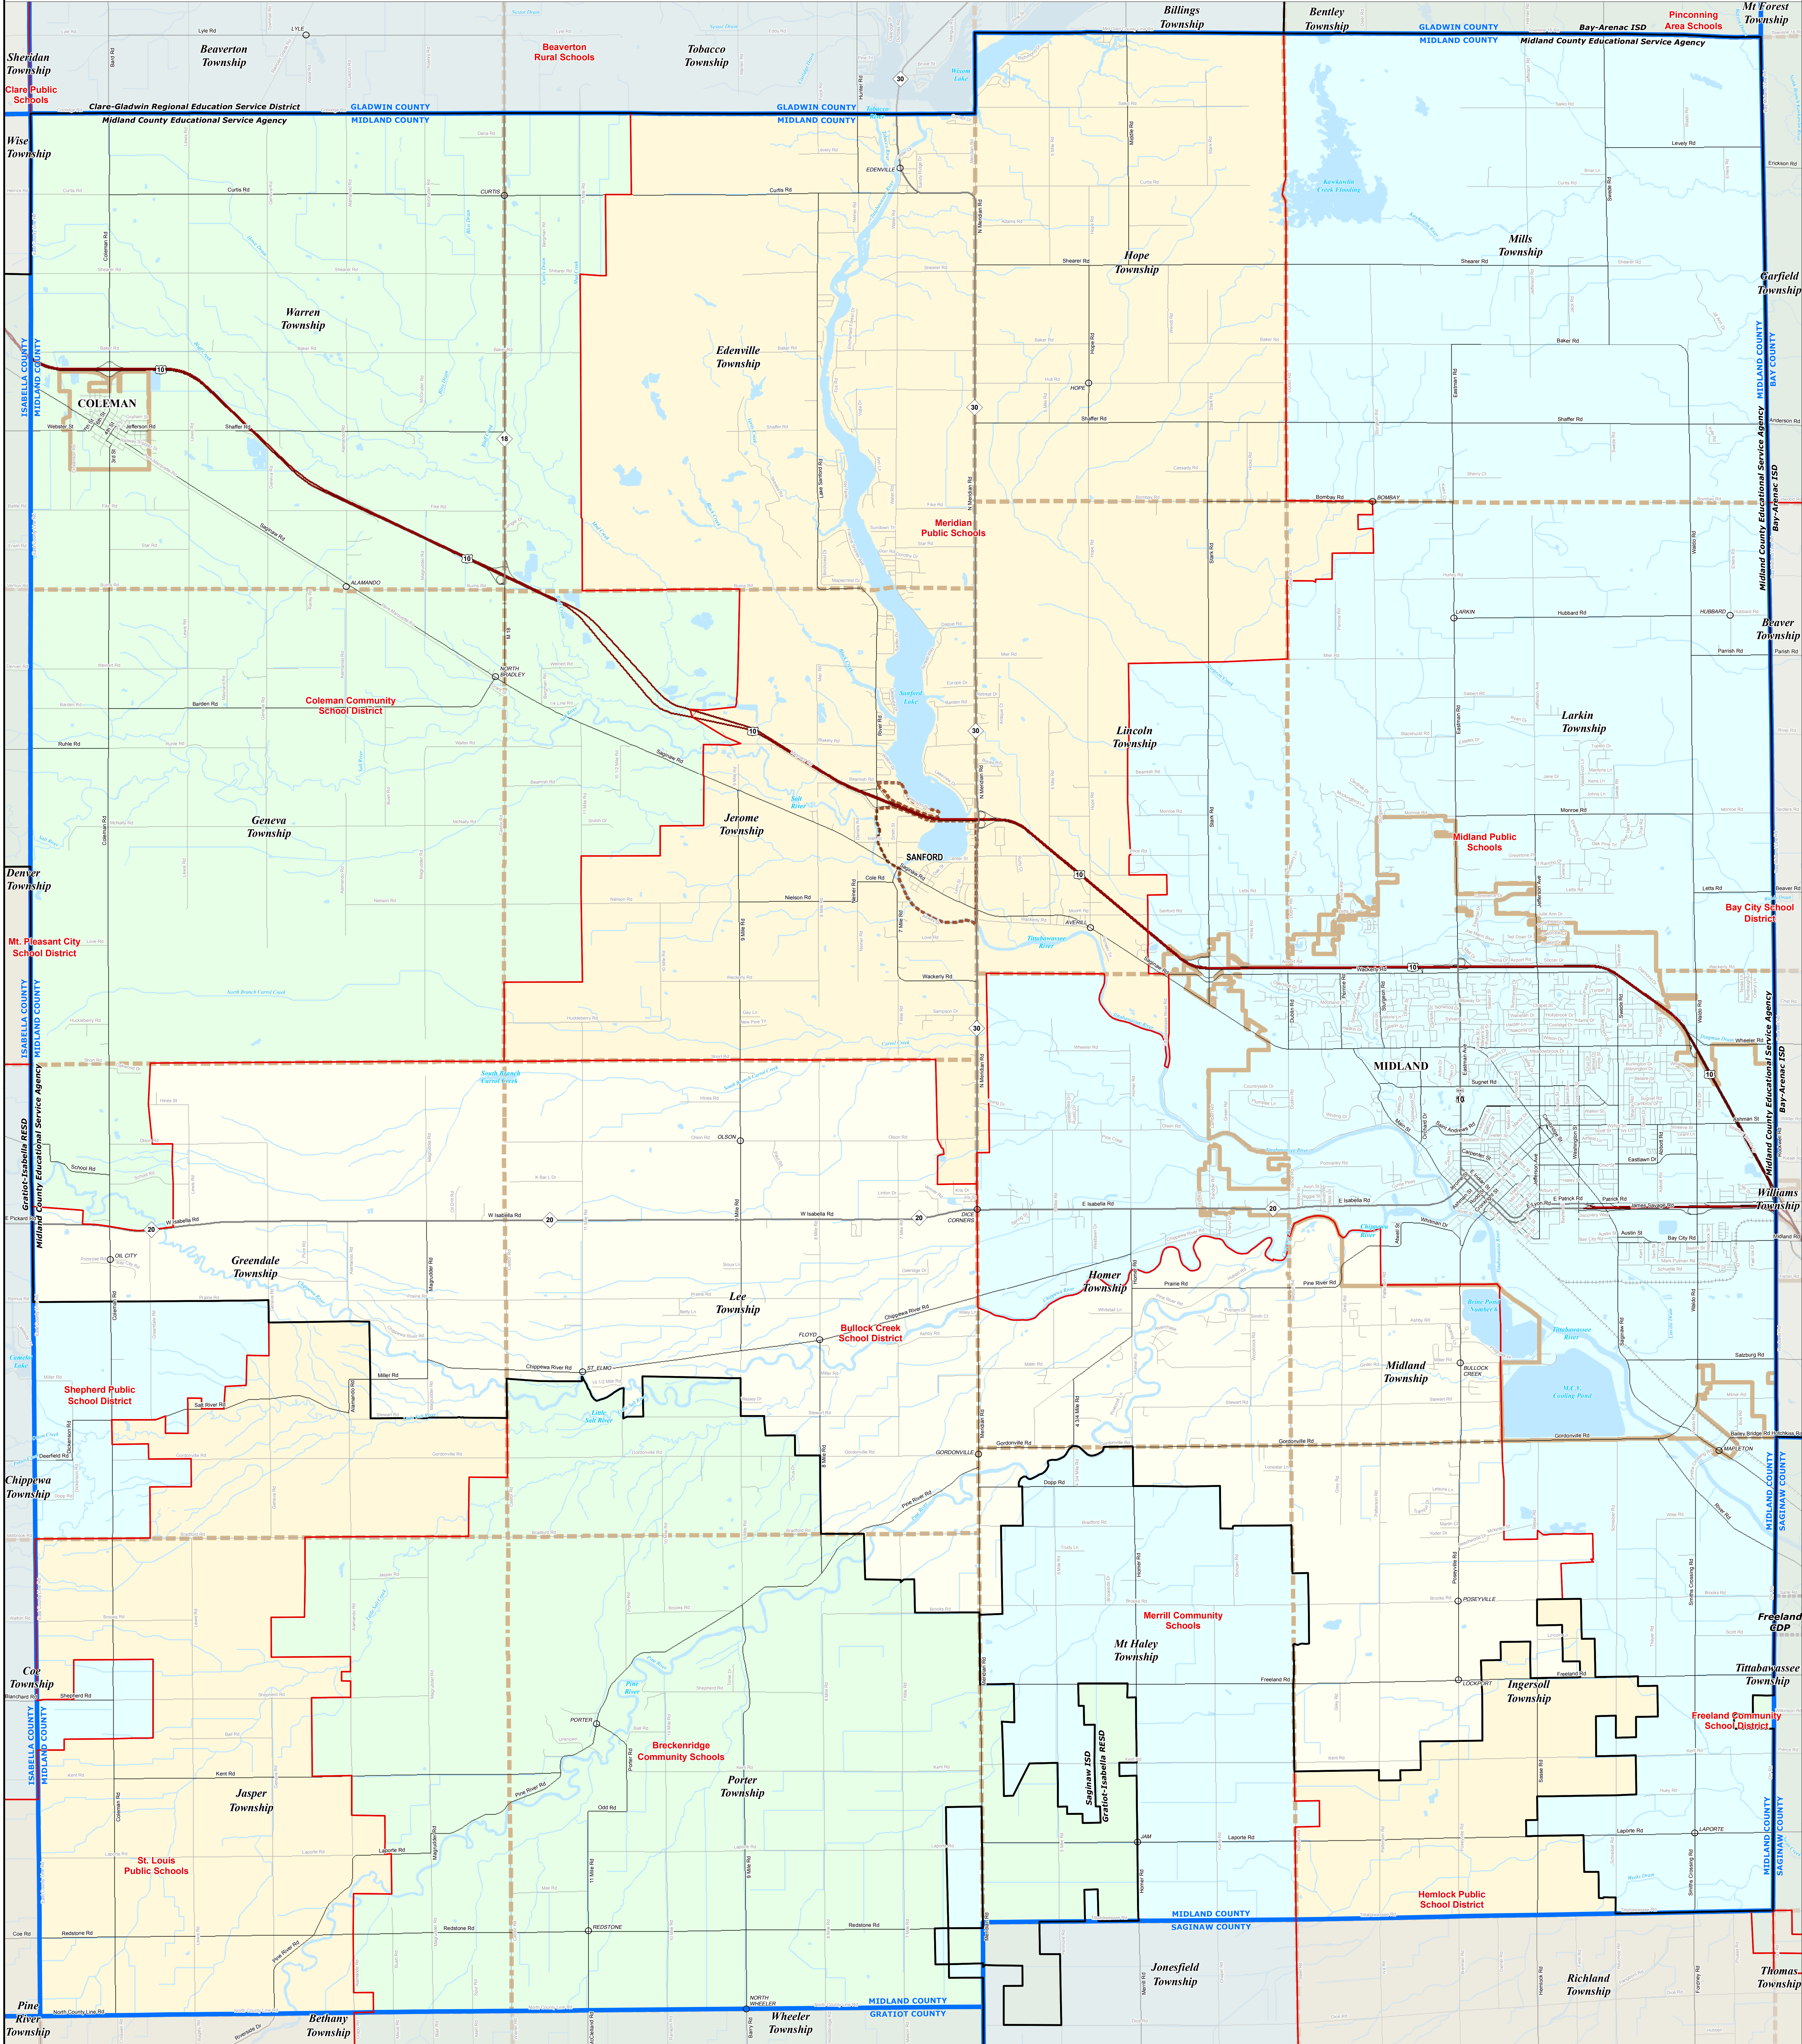

MIDLAND COUNTY SCHOOL DISTRICTS

0 1 2 Miles

*Note: Non K-12 School Districts identified with Asterisk (*) in Name

11/15/13

Legend	
	Intermediate School District
	School District
	City
	Township
	Village
	Census Designated Place
	County
	Unincorporated Place
	Freeway
	Primary Road
	Local Road
	Railroad
	Water Feature
	River, Stream, or Drain

Source: Michigan Geographic Framework, v13a