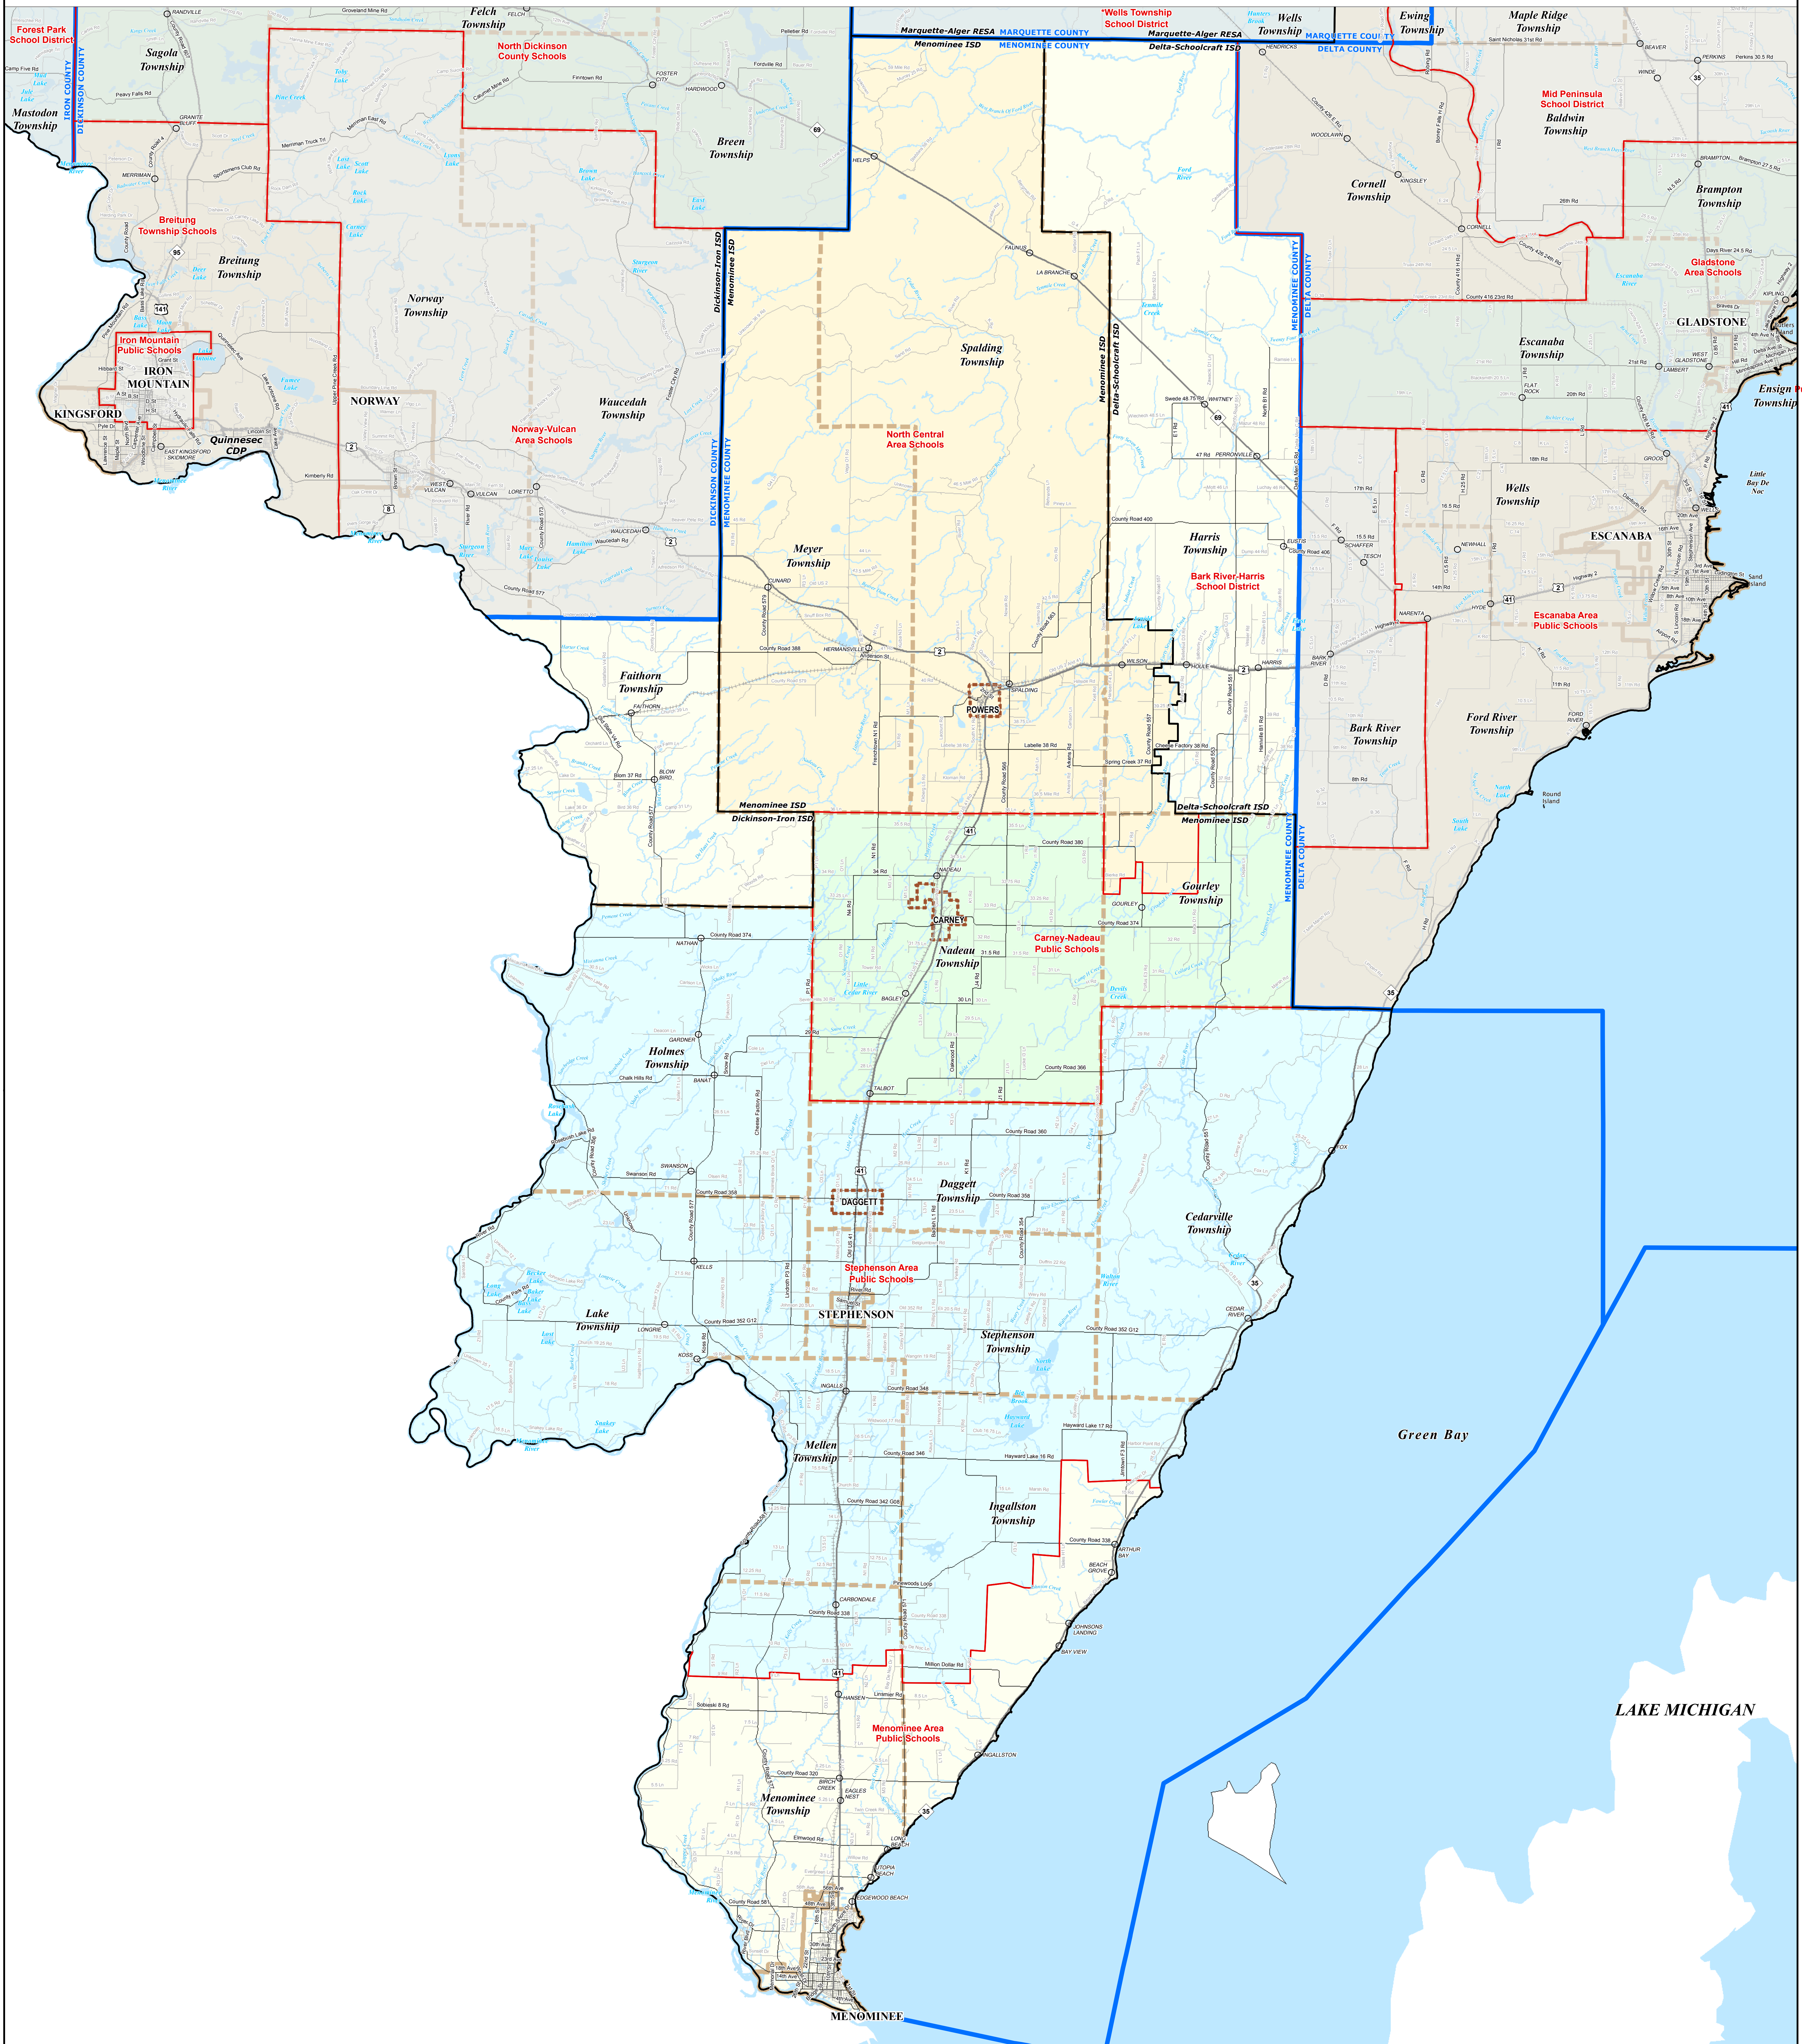

MENOMINEE COUNTY SCHOOL DISTRICTS

0 1 2 Miles

*Notes: Non K-12 School Districts identified with Asterisk (*) in Name

11/15/13

Legend

- Intermediate School District
- School District
- City
- Township
- Village
- Census Designated Place
- County
- Unincorporated Place
- Freeway
- Primary Road
- Local Road
- Railroad
- Water Feature
- River, Stream, or Drain

Source: Michigan Geographic Framework, v13a