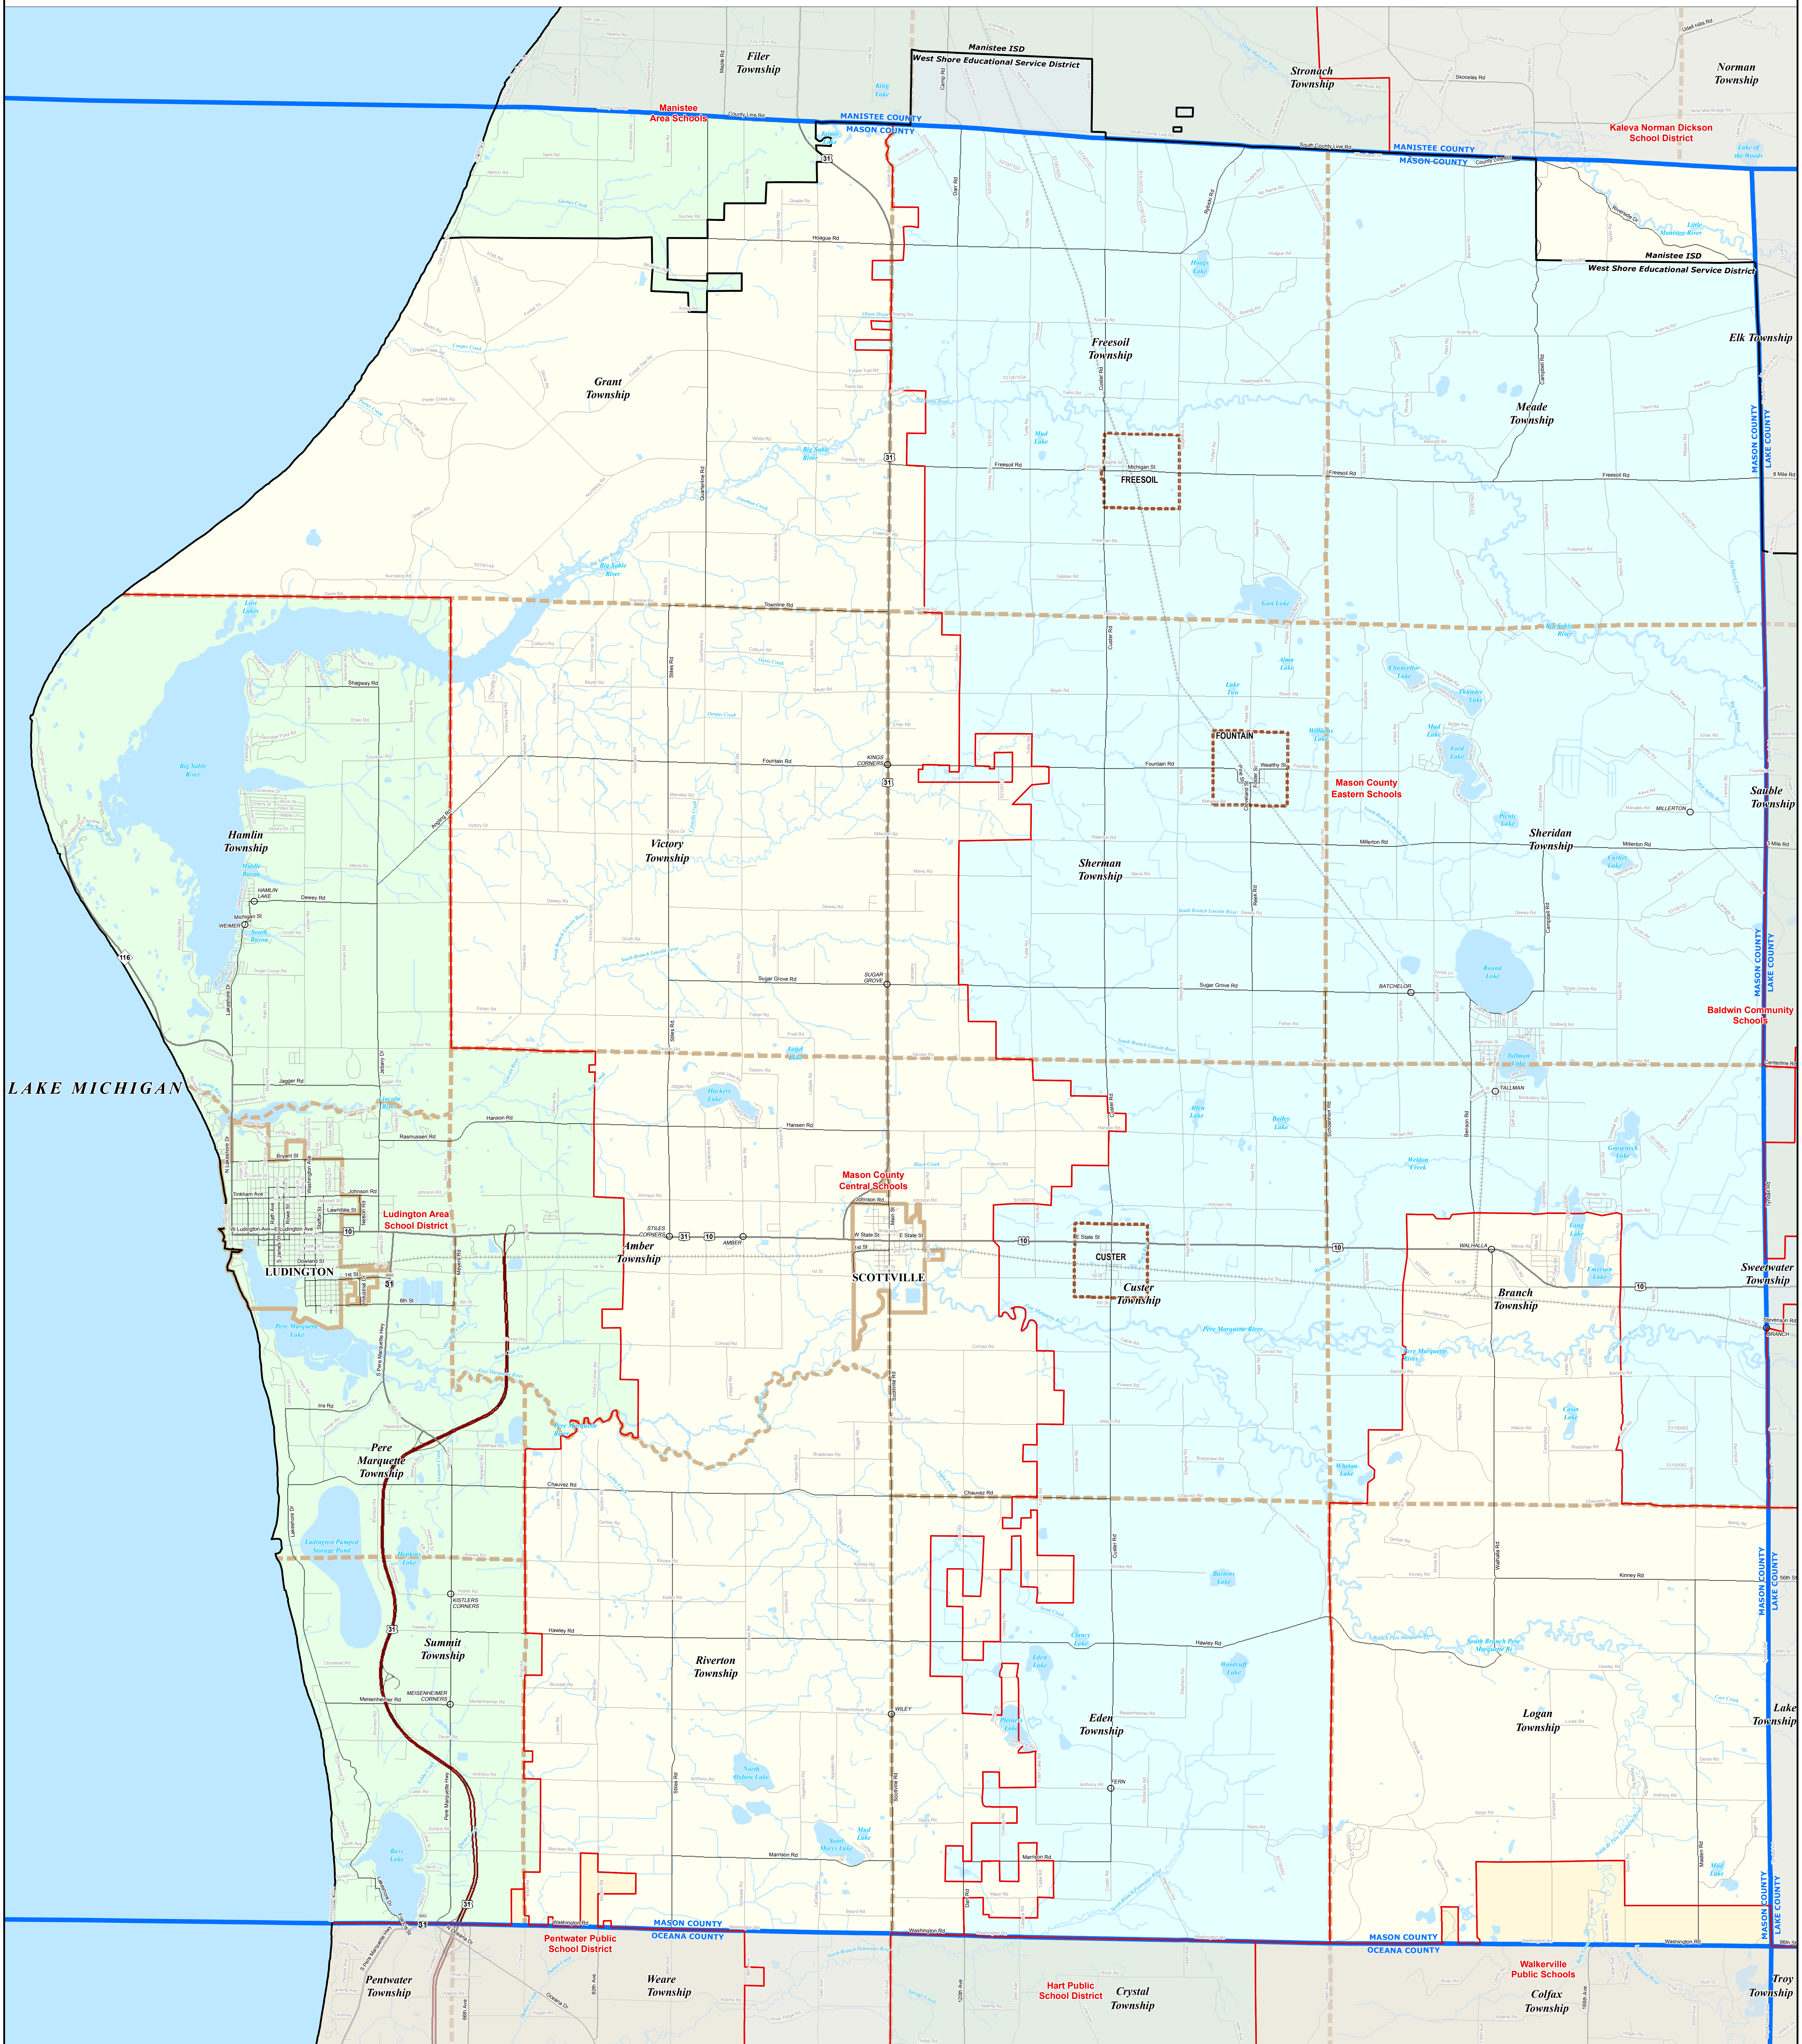

MASON COUNTY SCHOOL DISTRICTS

0 1 2 Miles

*Note: Non K-12 School Districts identified with Asterisk (*) in Name

11/15/13

Legend

- Intermediate School District
- School District
- City
- Township
- Village
- Census Designated Place
- County
- Unincorporated Place
- Freeway
- Primary Road
- Local Road
- Railroad
- Water Feature
- River, Stream, or Drain

Source: Michigan Geographic Framework, v13a