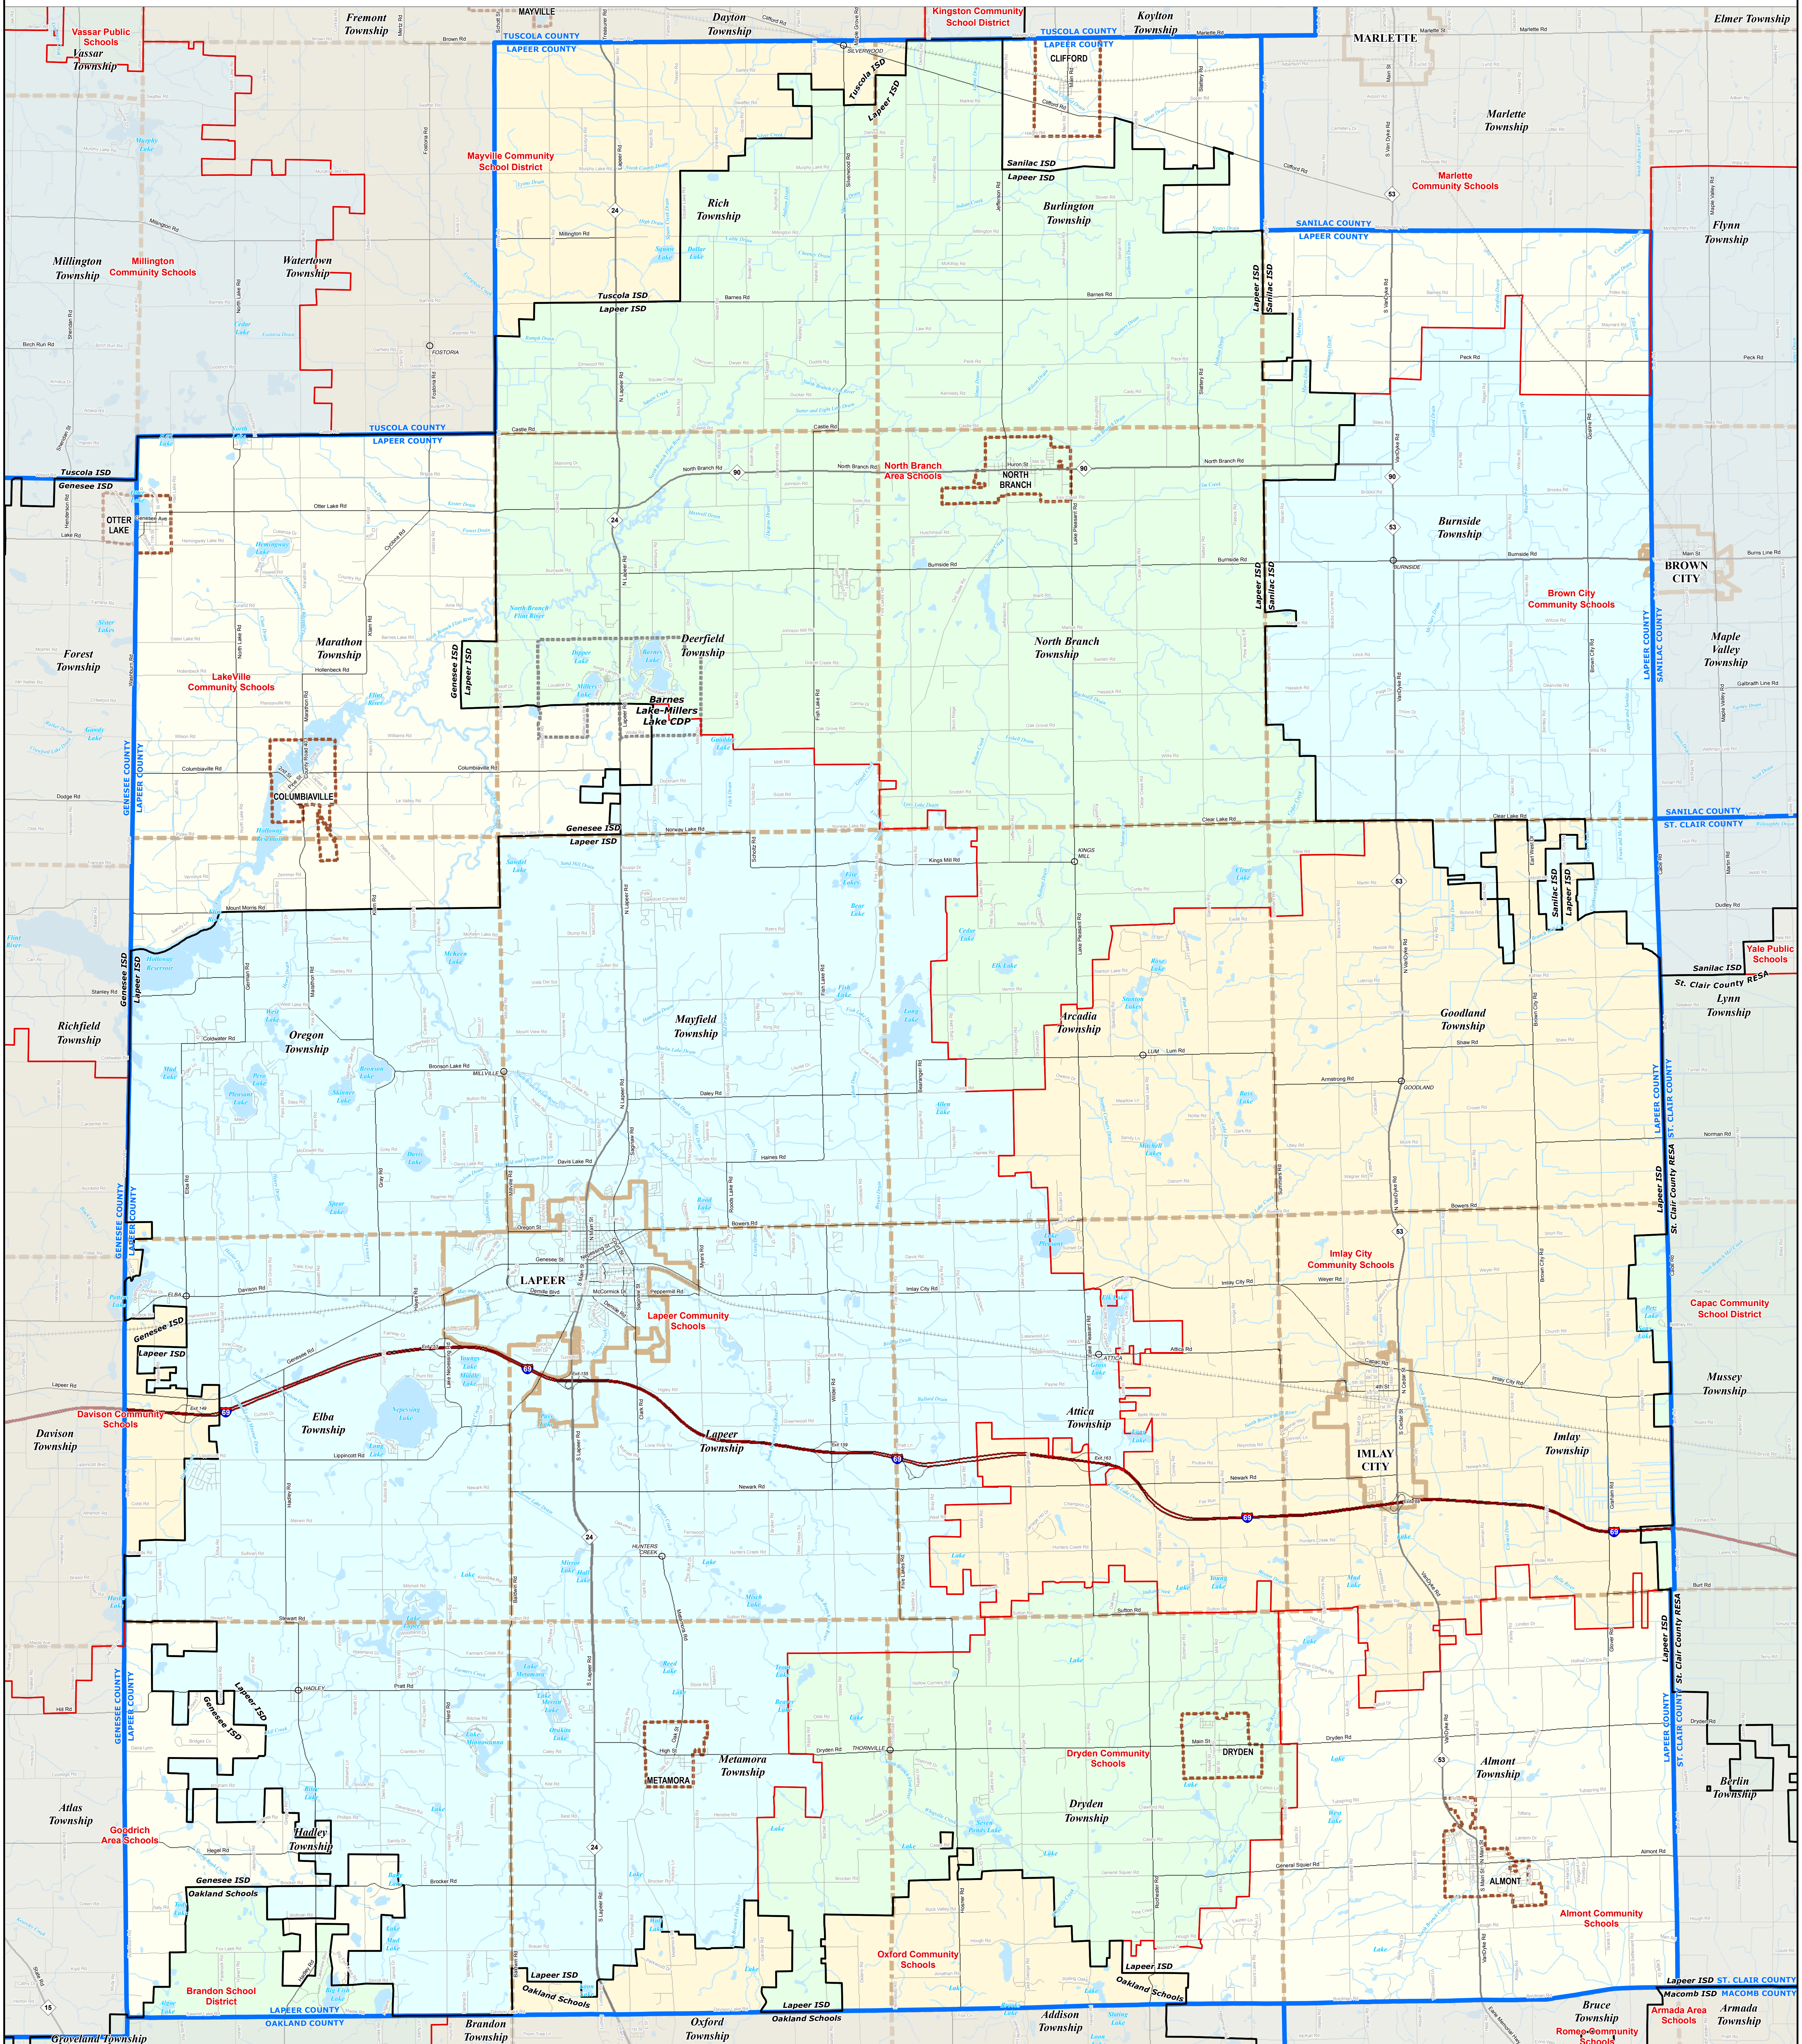

LAPEER COUNTY SCHOOL DISTRICTS

0 1 2 Miles

*Note: Non K-12 School Districts identified with Asterisk (*) in Name

11/15/13

Legend	
	Intermediate School District
	School District
	City
	Township
	Village
	Census Designated Place
	County
	Unincorporated Place
	Freeway
	Primary Road
	Local Road
	Railroad
	Water Feature
	River, Stream, or Drain

Source: Michigan Geographic Framework, v13a