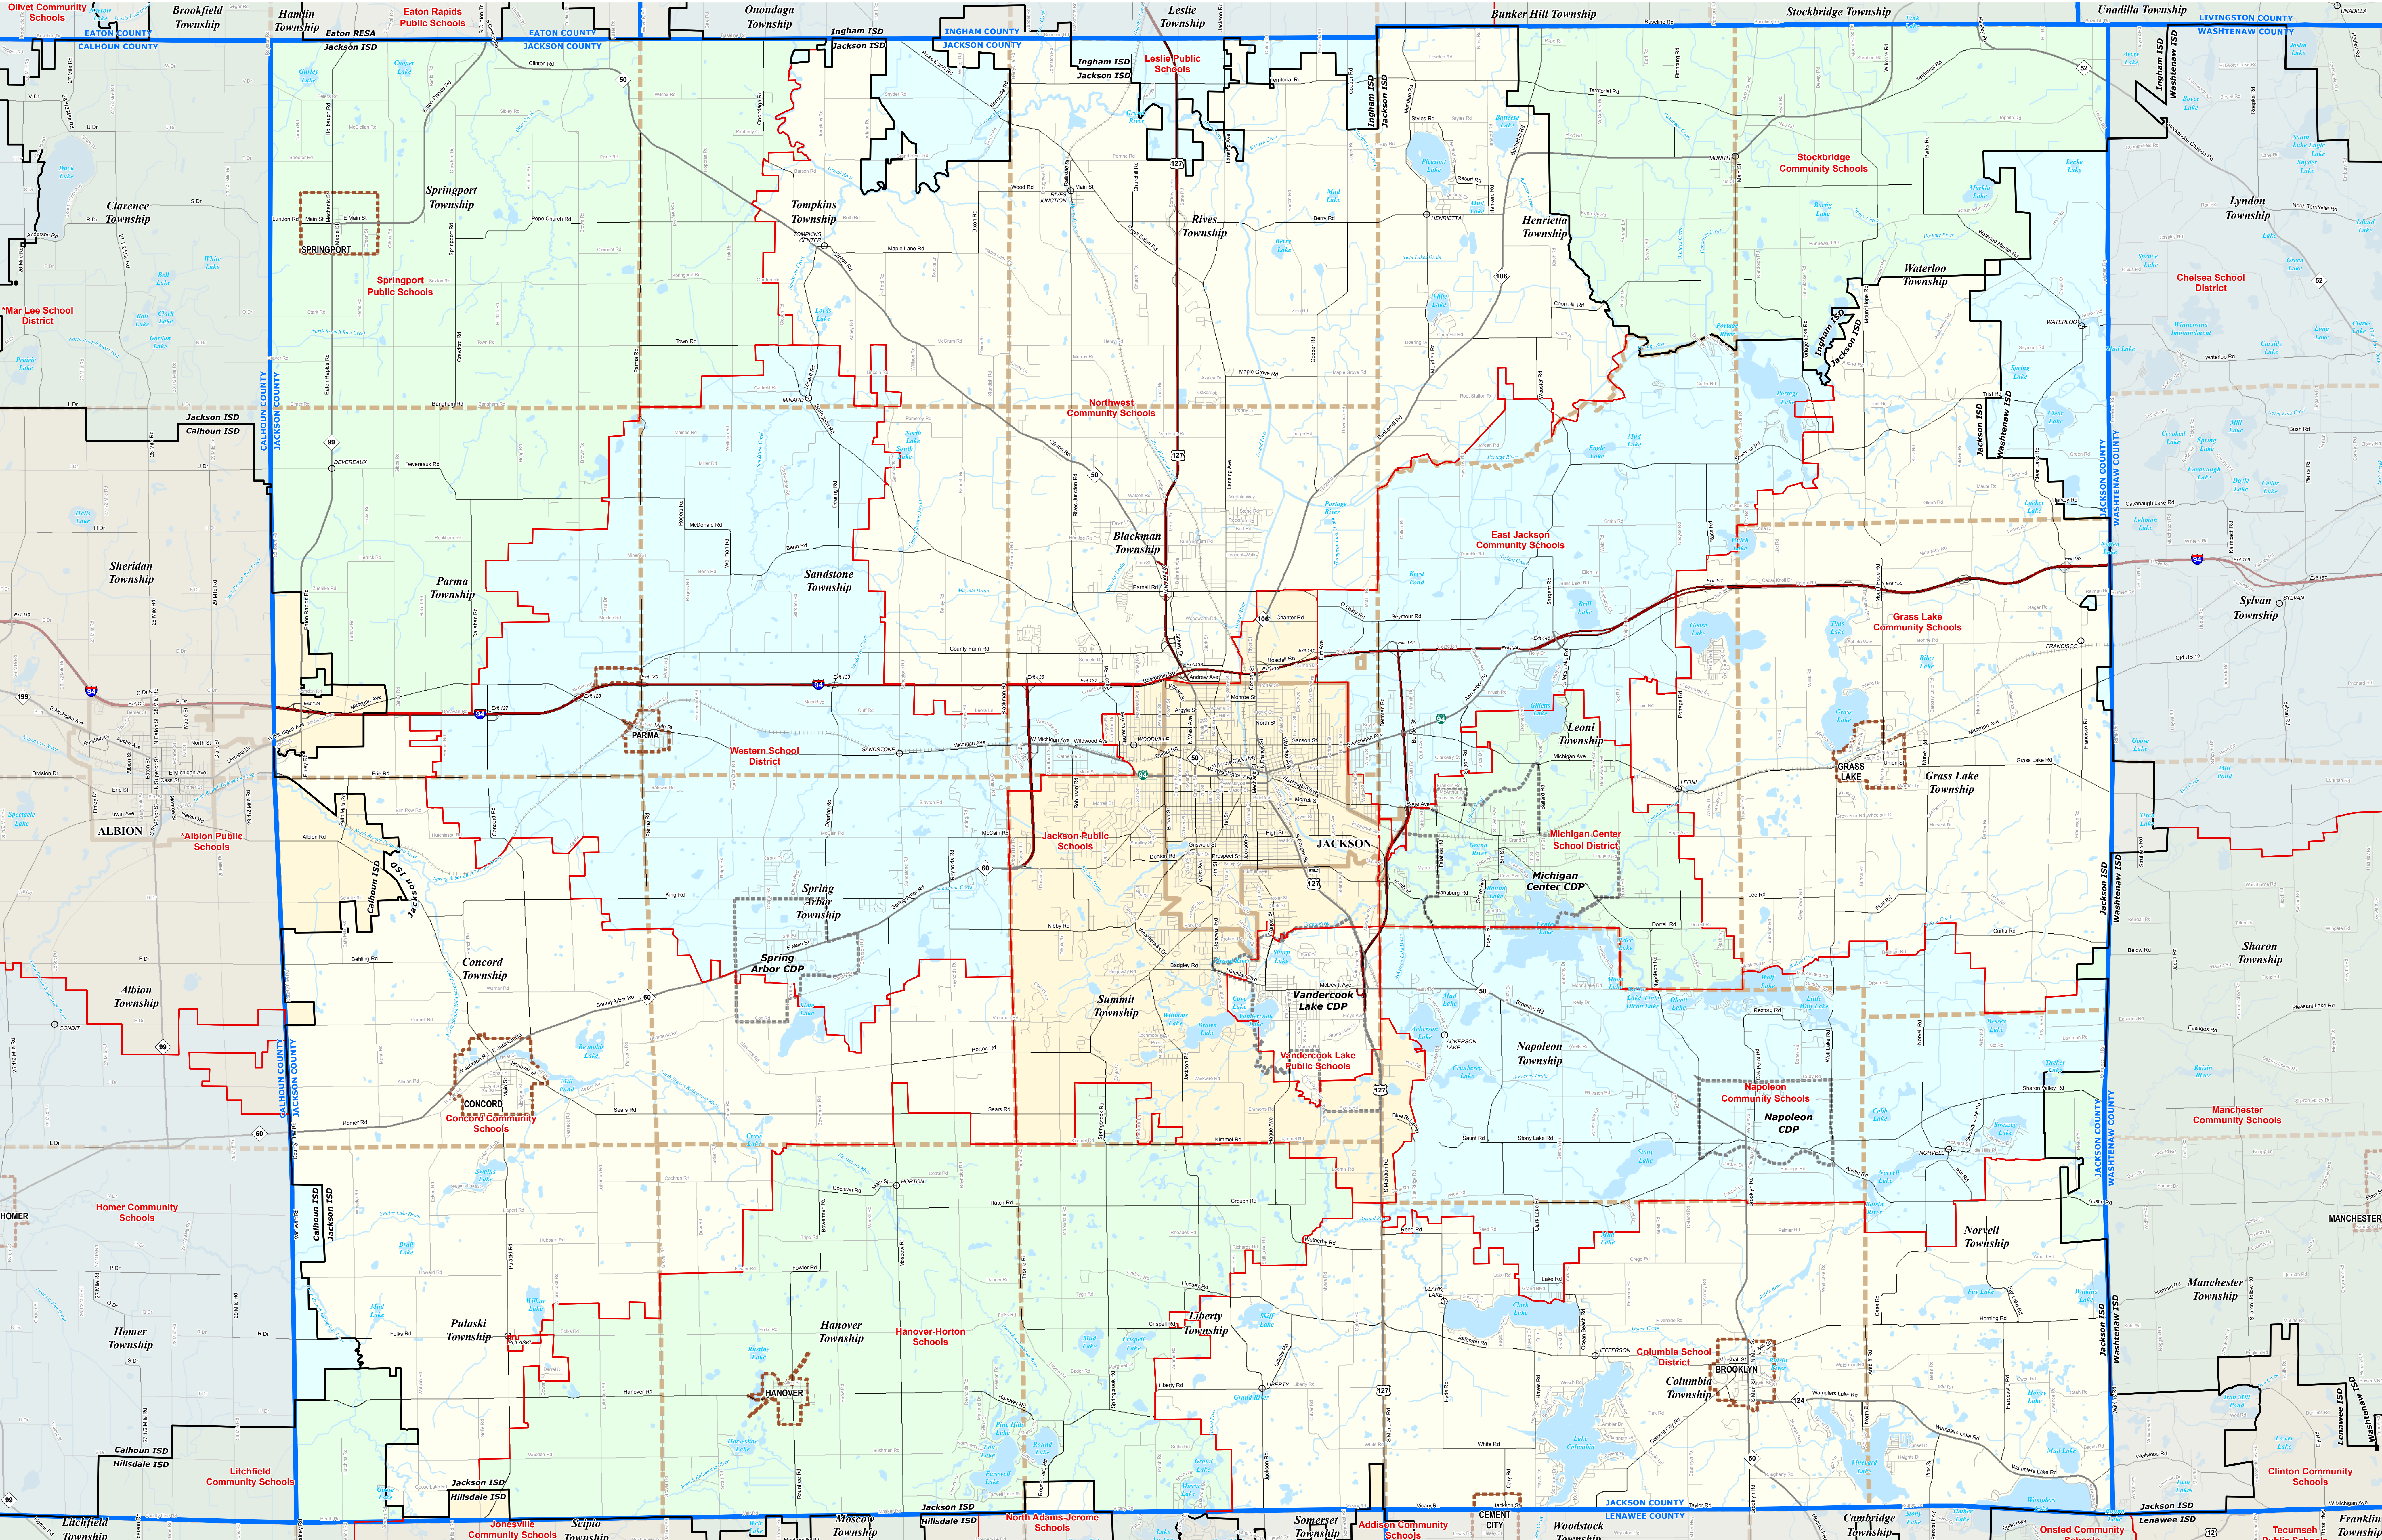

JACKSON COUNTY SCHOOL DISTRICTS

0 1 2 Miles

11/15/13

Legend

- Intermediate School District
- School District
- City
- Township
- Village
- Census Designated Place
- County
- Unincorporated Place
- Freeway
- Highway
- Primary Road
- Local Road
- Railroad
- Water Feature
- River, Stream, or Drain

Source: Michigan Geographic Framework, v13a