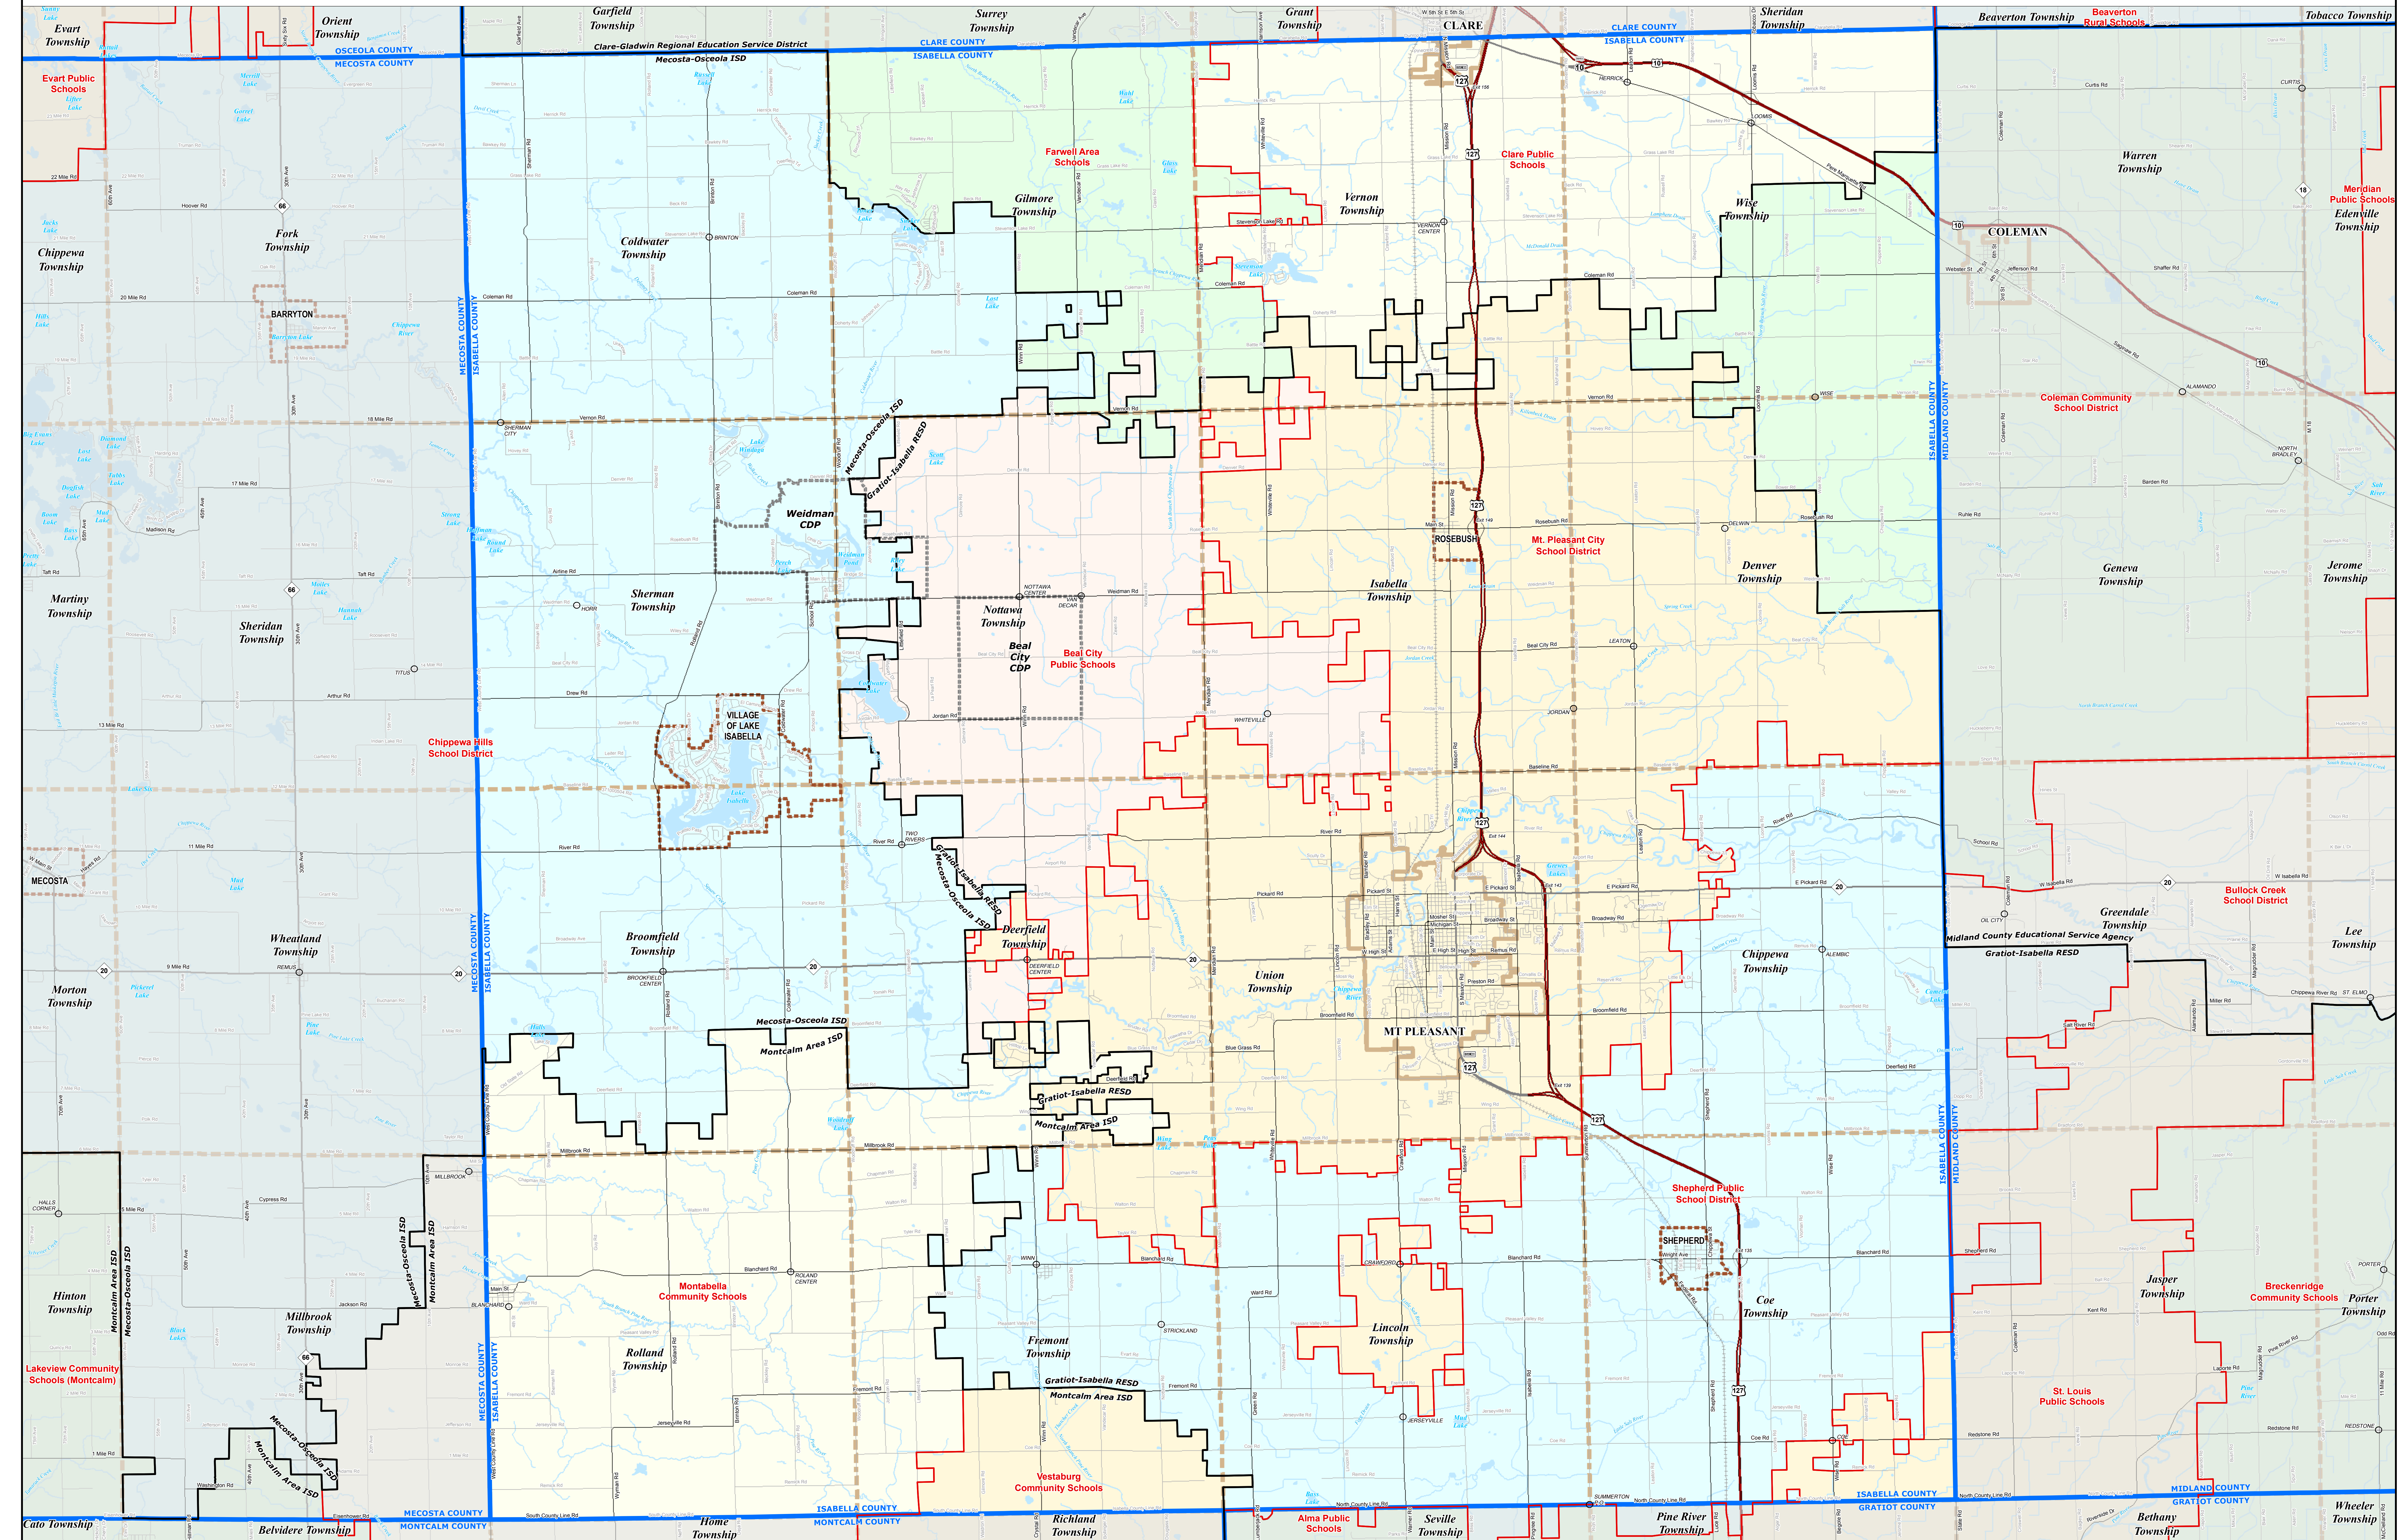

ISABELLA COUNTY SCHOOL DISTRICTS

0 1 2 Miles

11/15/13

Legend

Intermediate School District	County	Railroad
School District	Unincorporated Place	Water Feature
City	Freeway	River, Stream, or Drain
Township	Highway	
Village	Primary Road	
Census Designated Place	Local Road	

Source: Michigan Geographic Framework, v13a