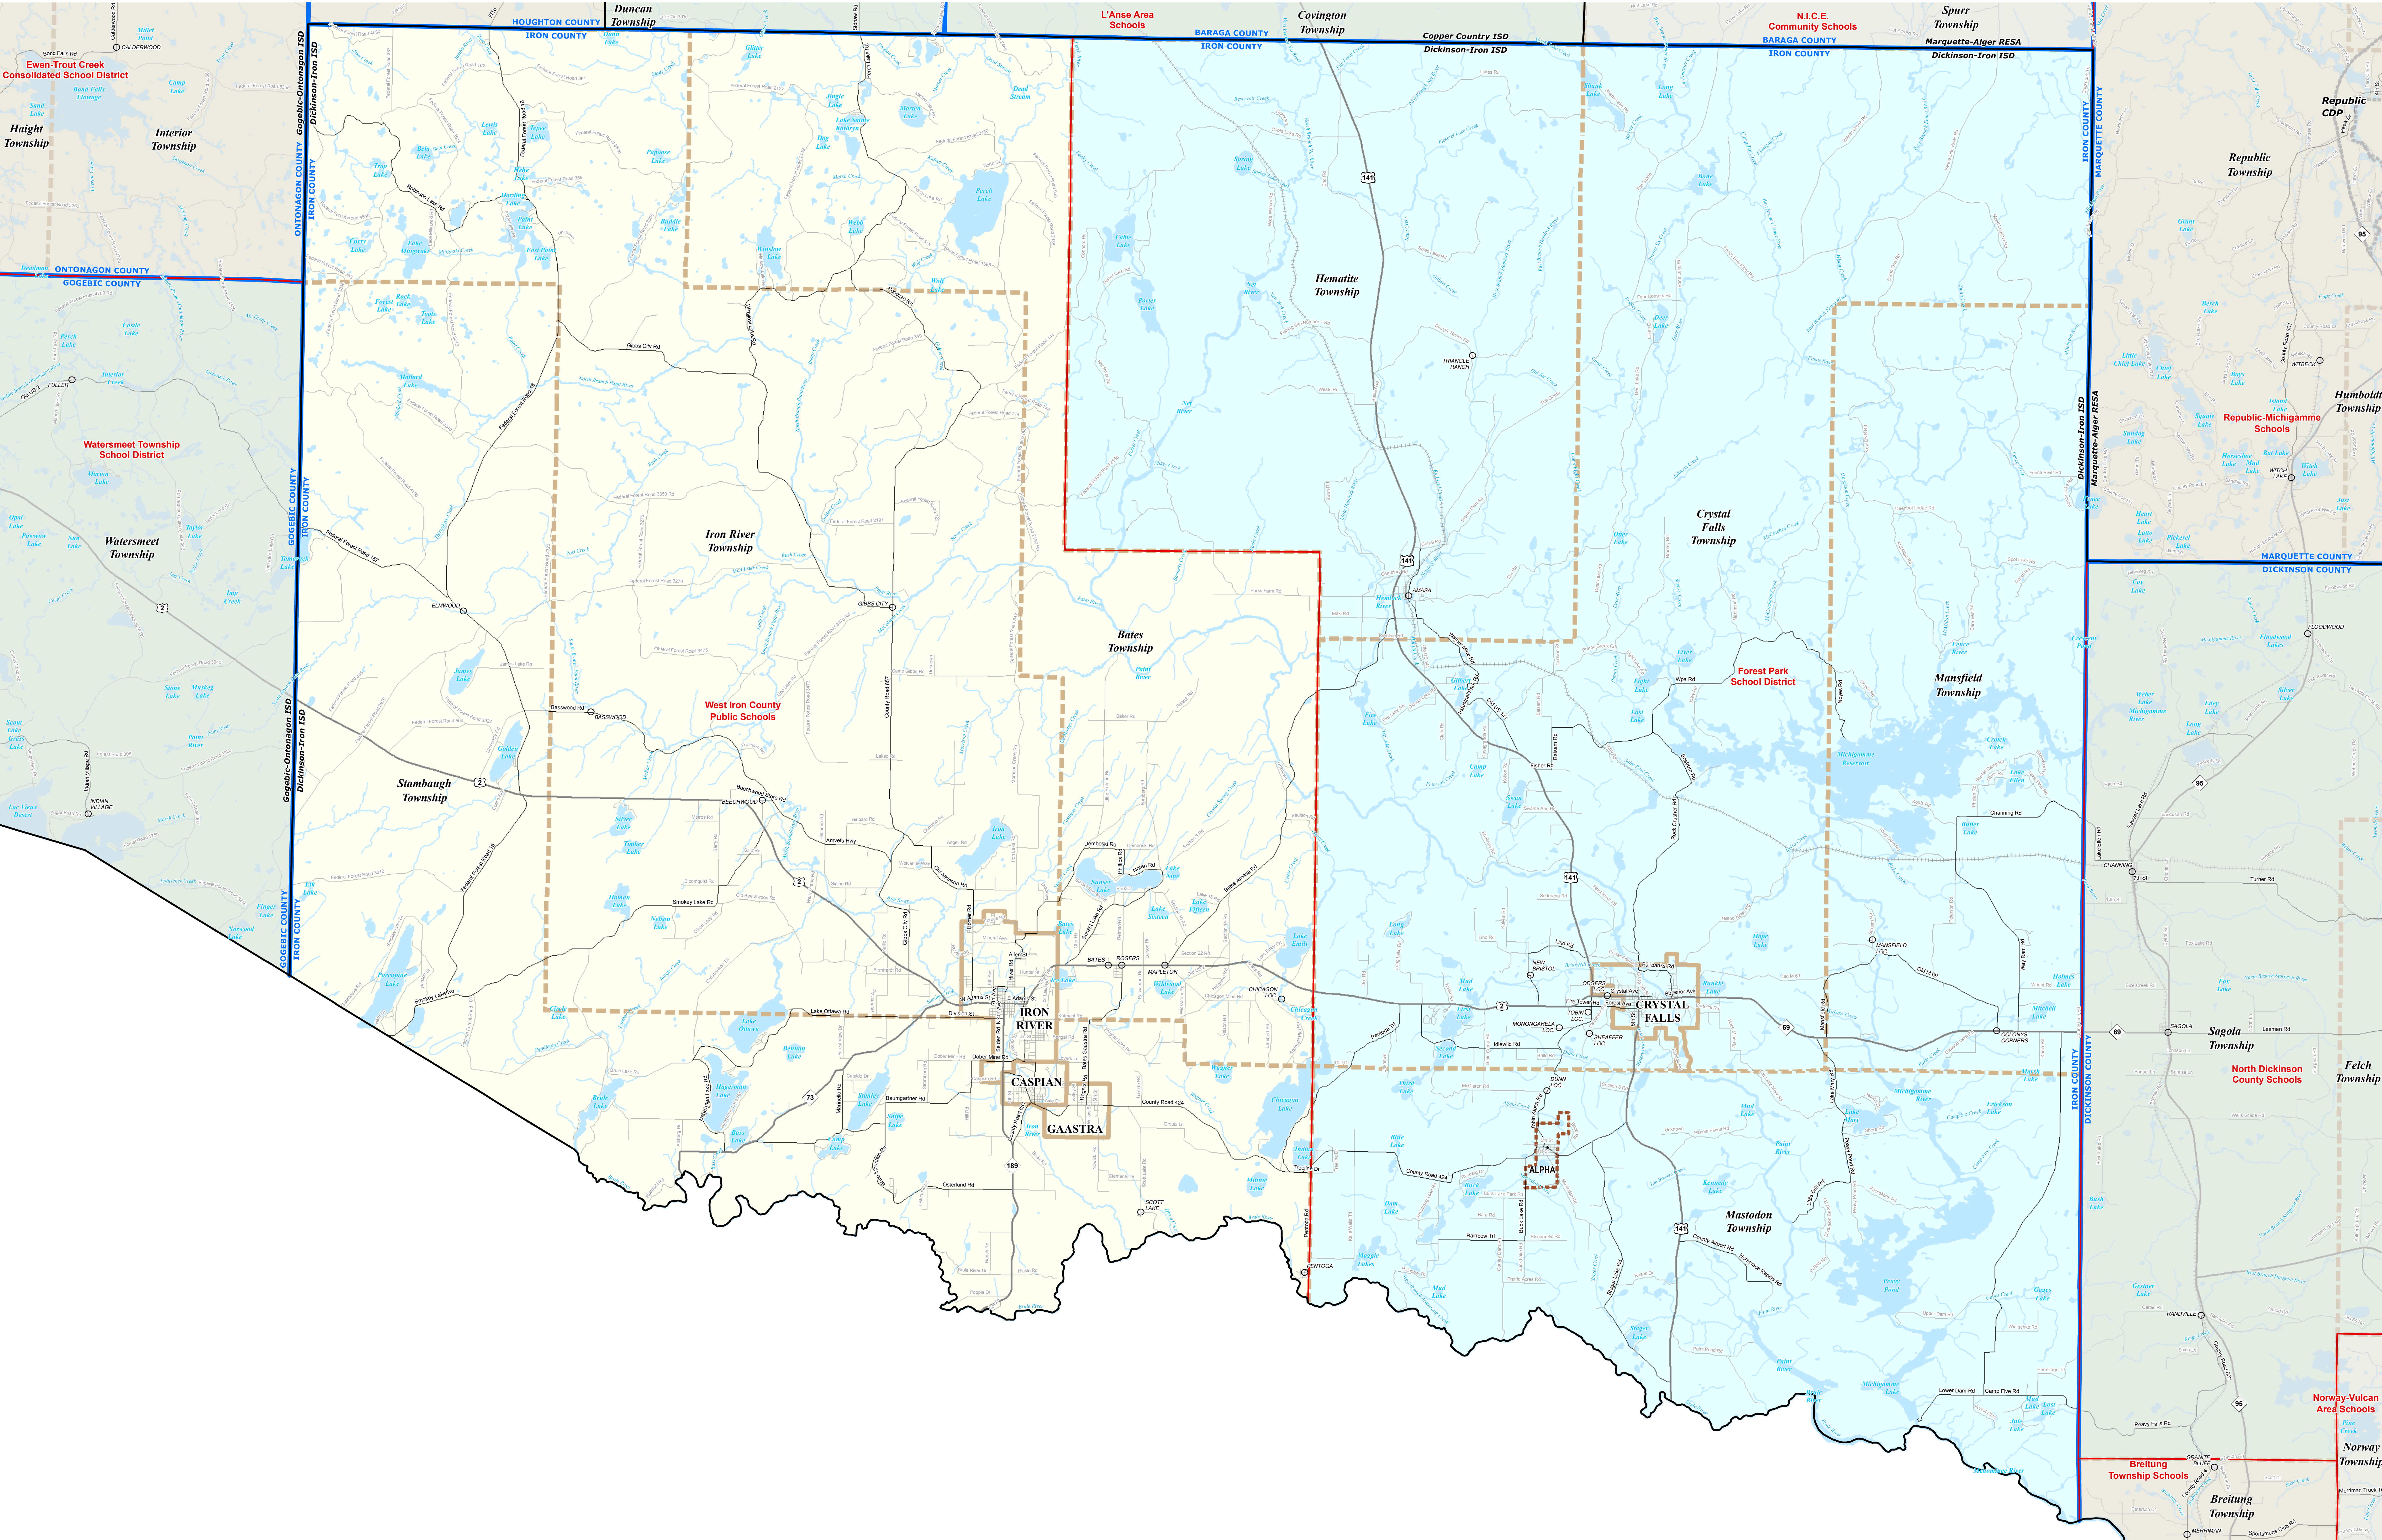

IRON COUNTY SCHOOL DISTRICTS

0 1 2 Miles

11/15/13

Legend

	Intermediate School District		County		Railroad
	School District		Unincorporated Place		Water Feature
	City		Freeway		River, Stream, or Drain
	Township		Highway		Primary Road
	Village		Local Road		
	Census Designated Place				

Source: Michigan Geographic Framework, v13a