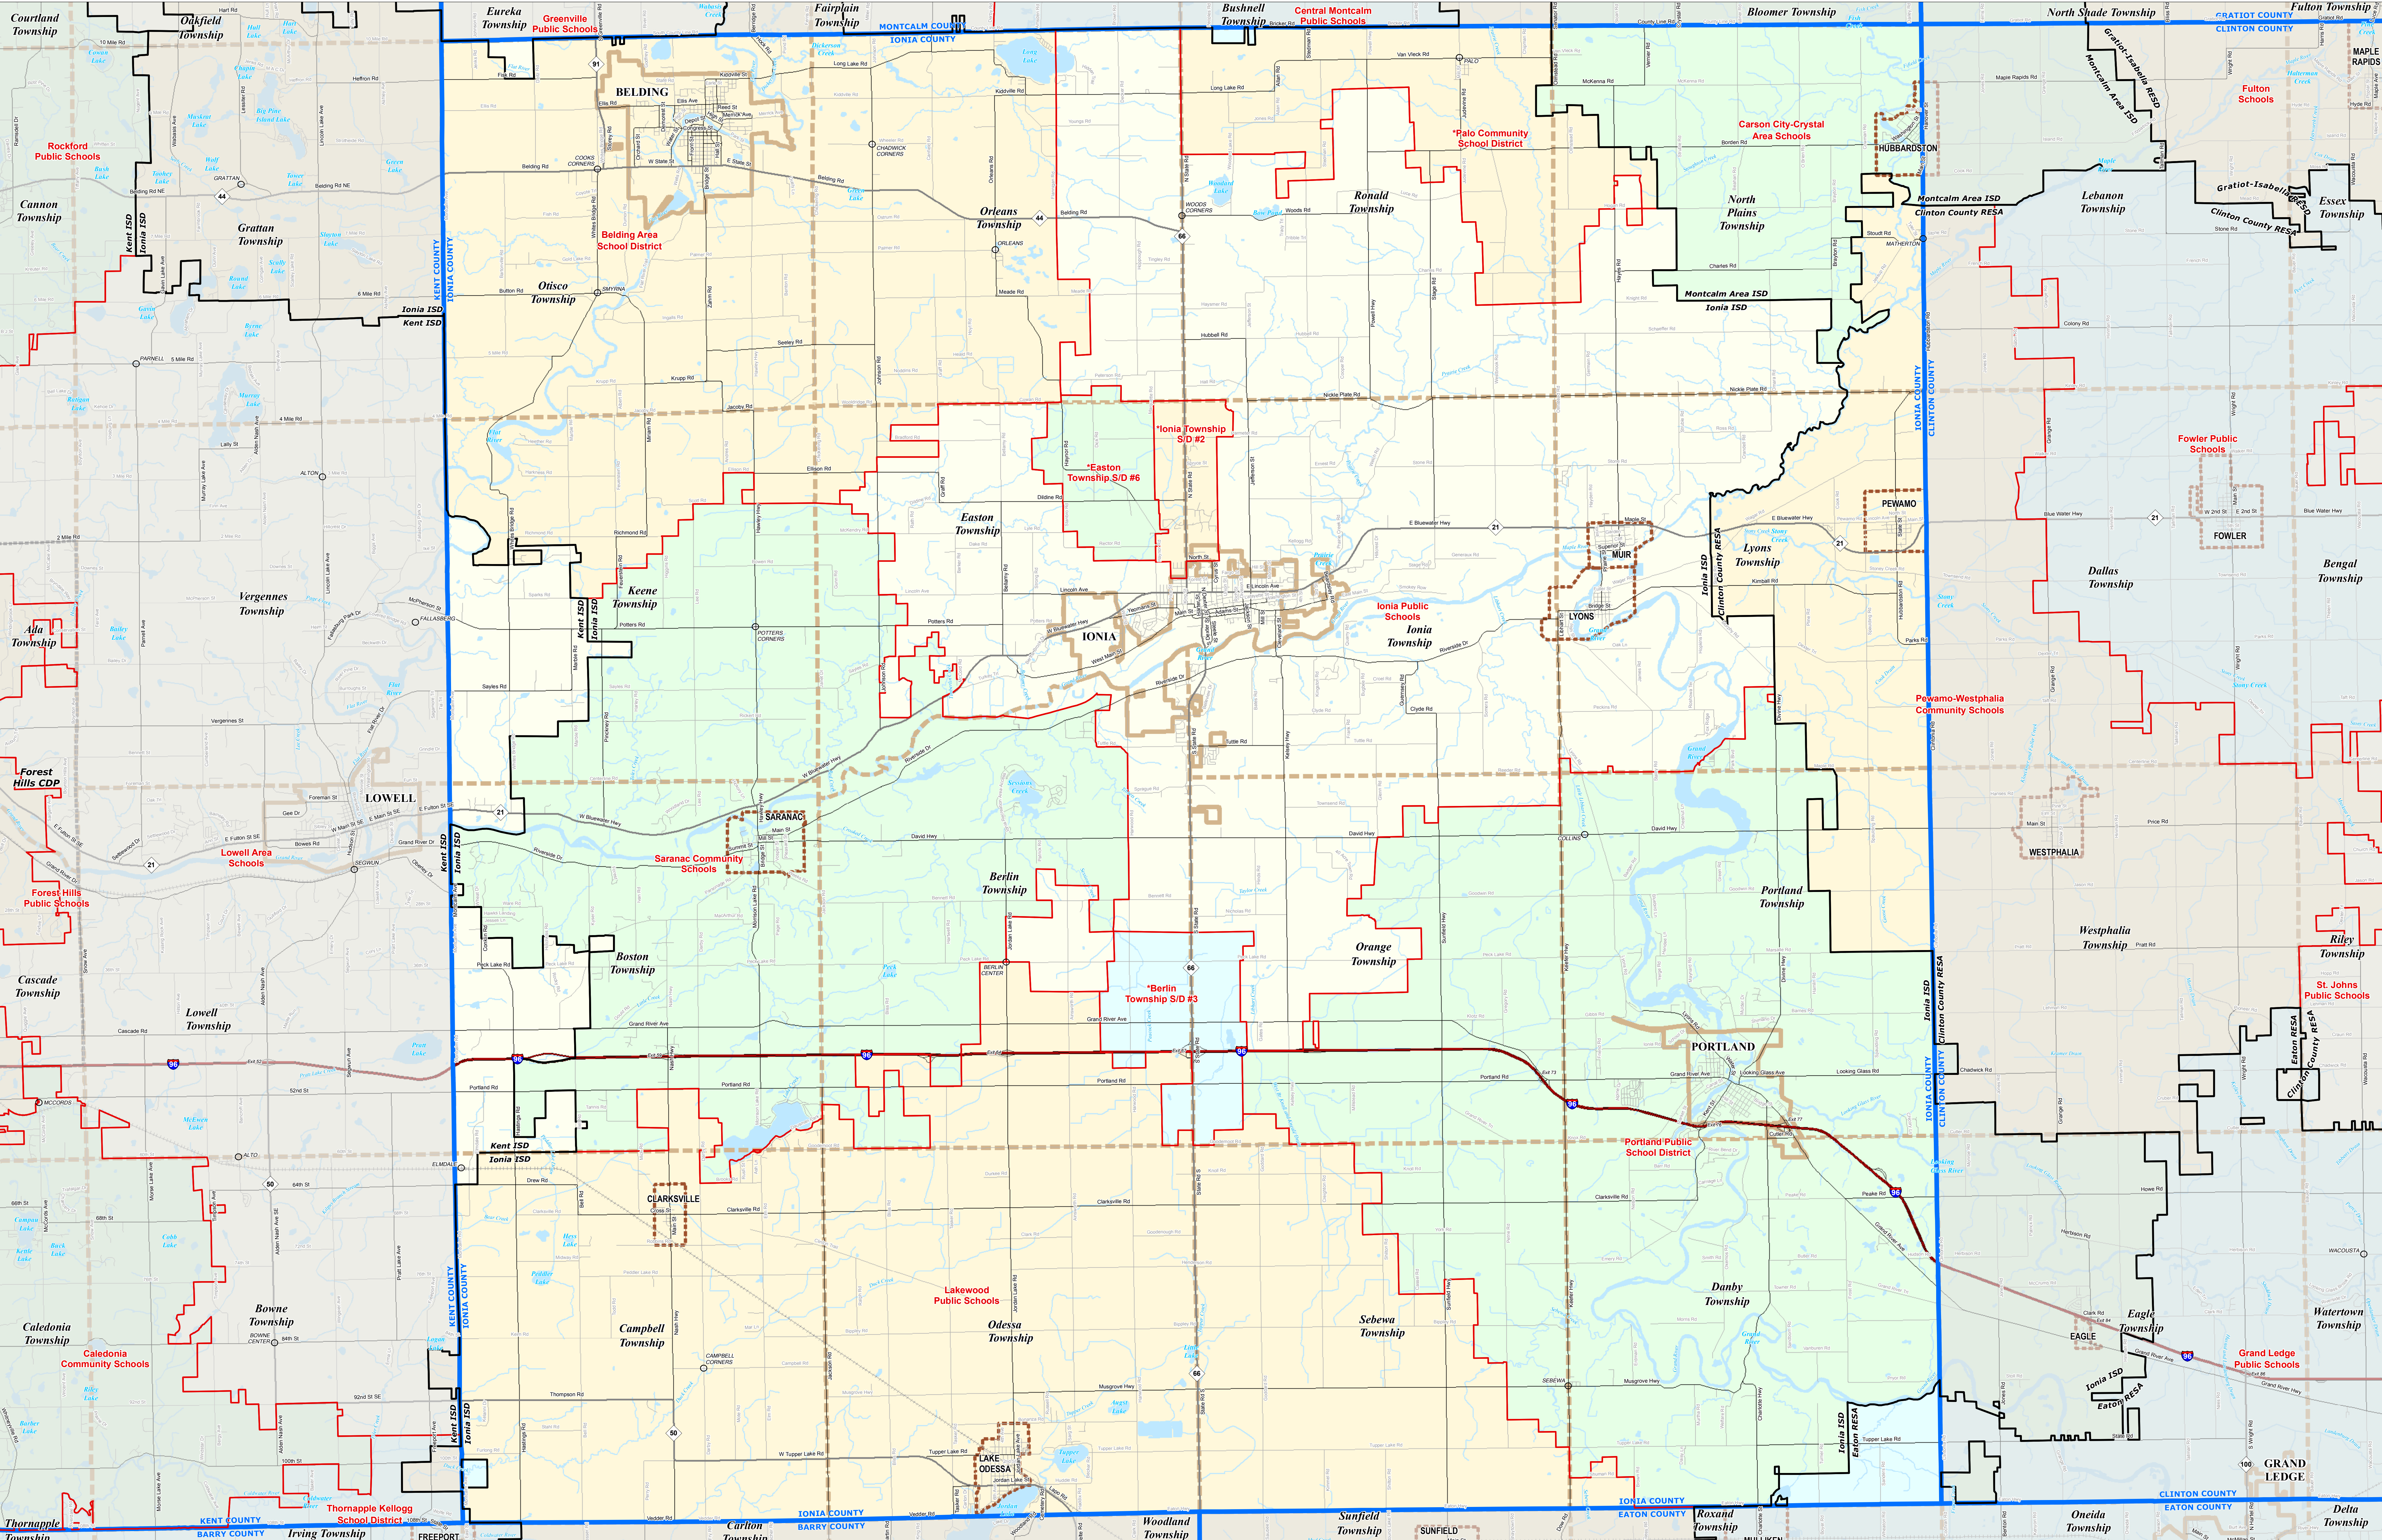

IONIA COUNTY SCHOOL DISTRICTS

0 1 2 Miles

*Note: Non K-12 School Districts identified with Asterisk (*) in Name

11/15/13

Legend

	Intermediate School District		County		Railroad
	School District		Unincorporated Place		Water Feature
	City		Freeway		River, Stream, or Drain
	Township		Highway		Primary Road
	Village		Local Road		
	Census Designated Place				

Source: Michigan Geographic Framework, v13a