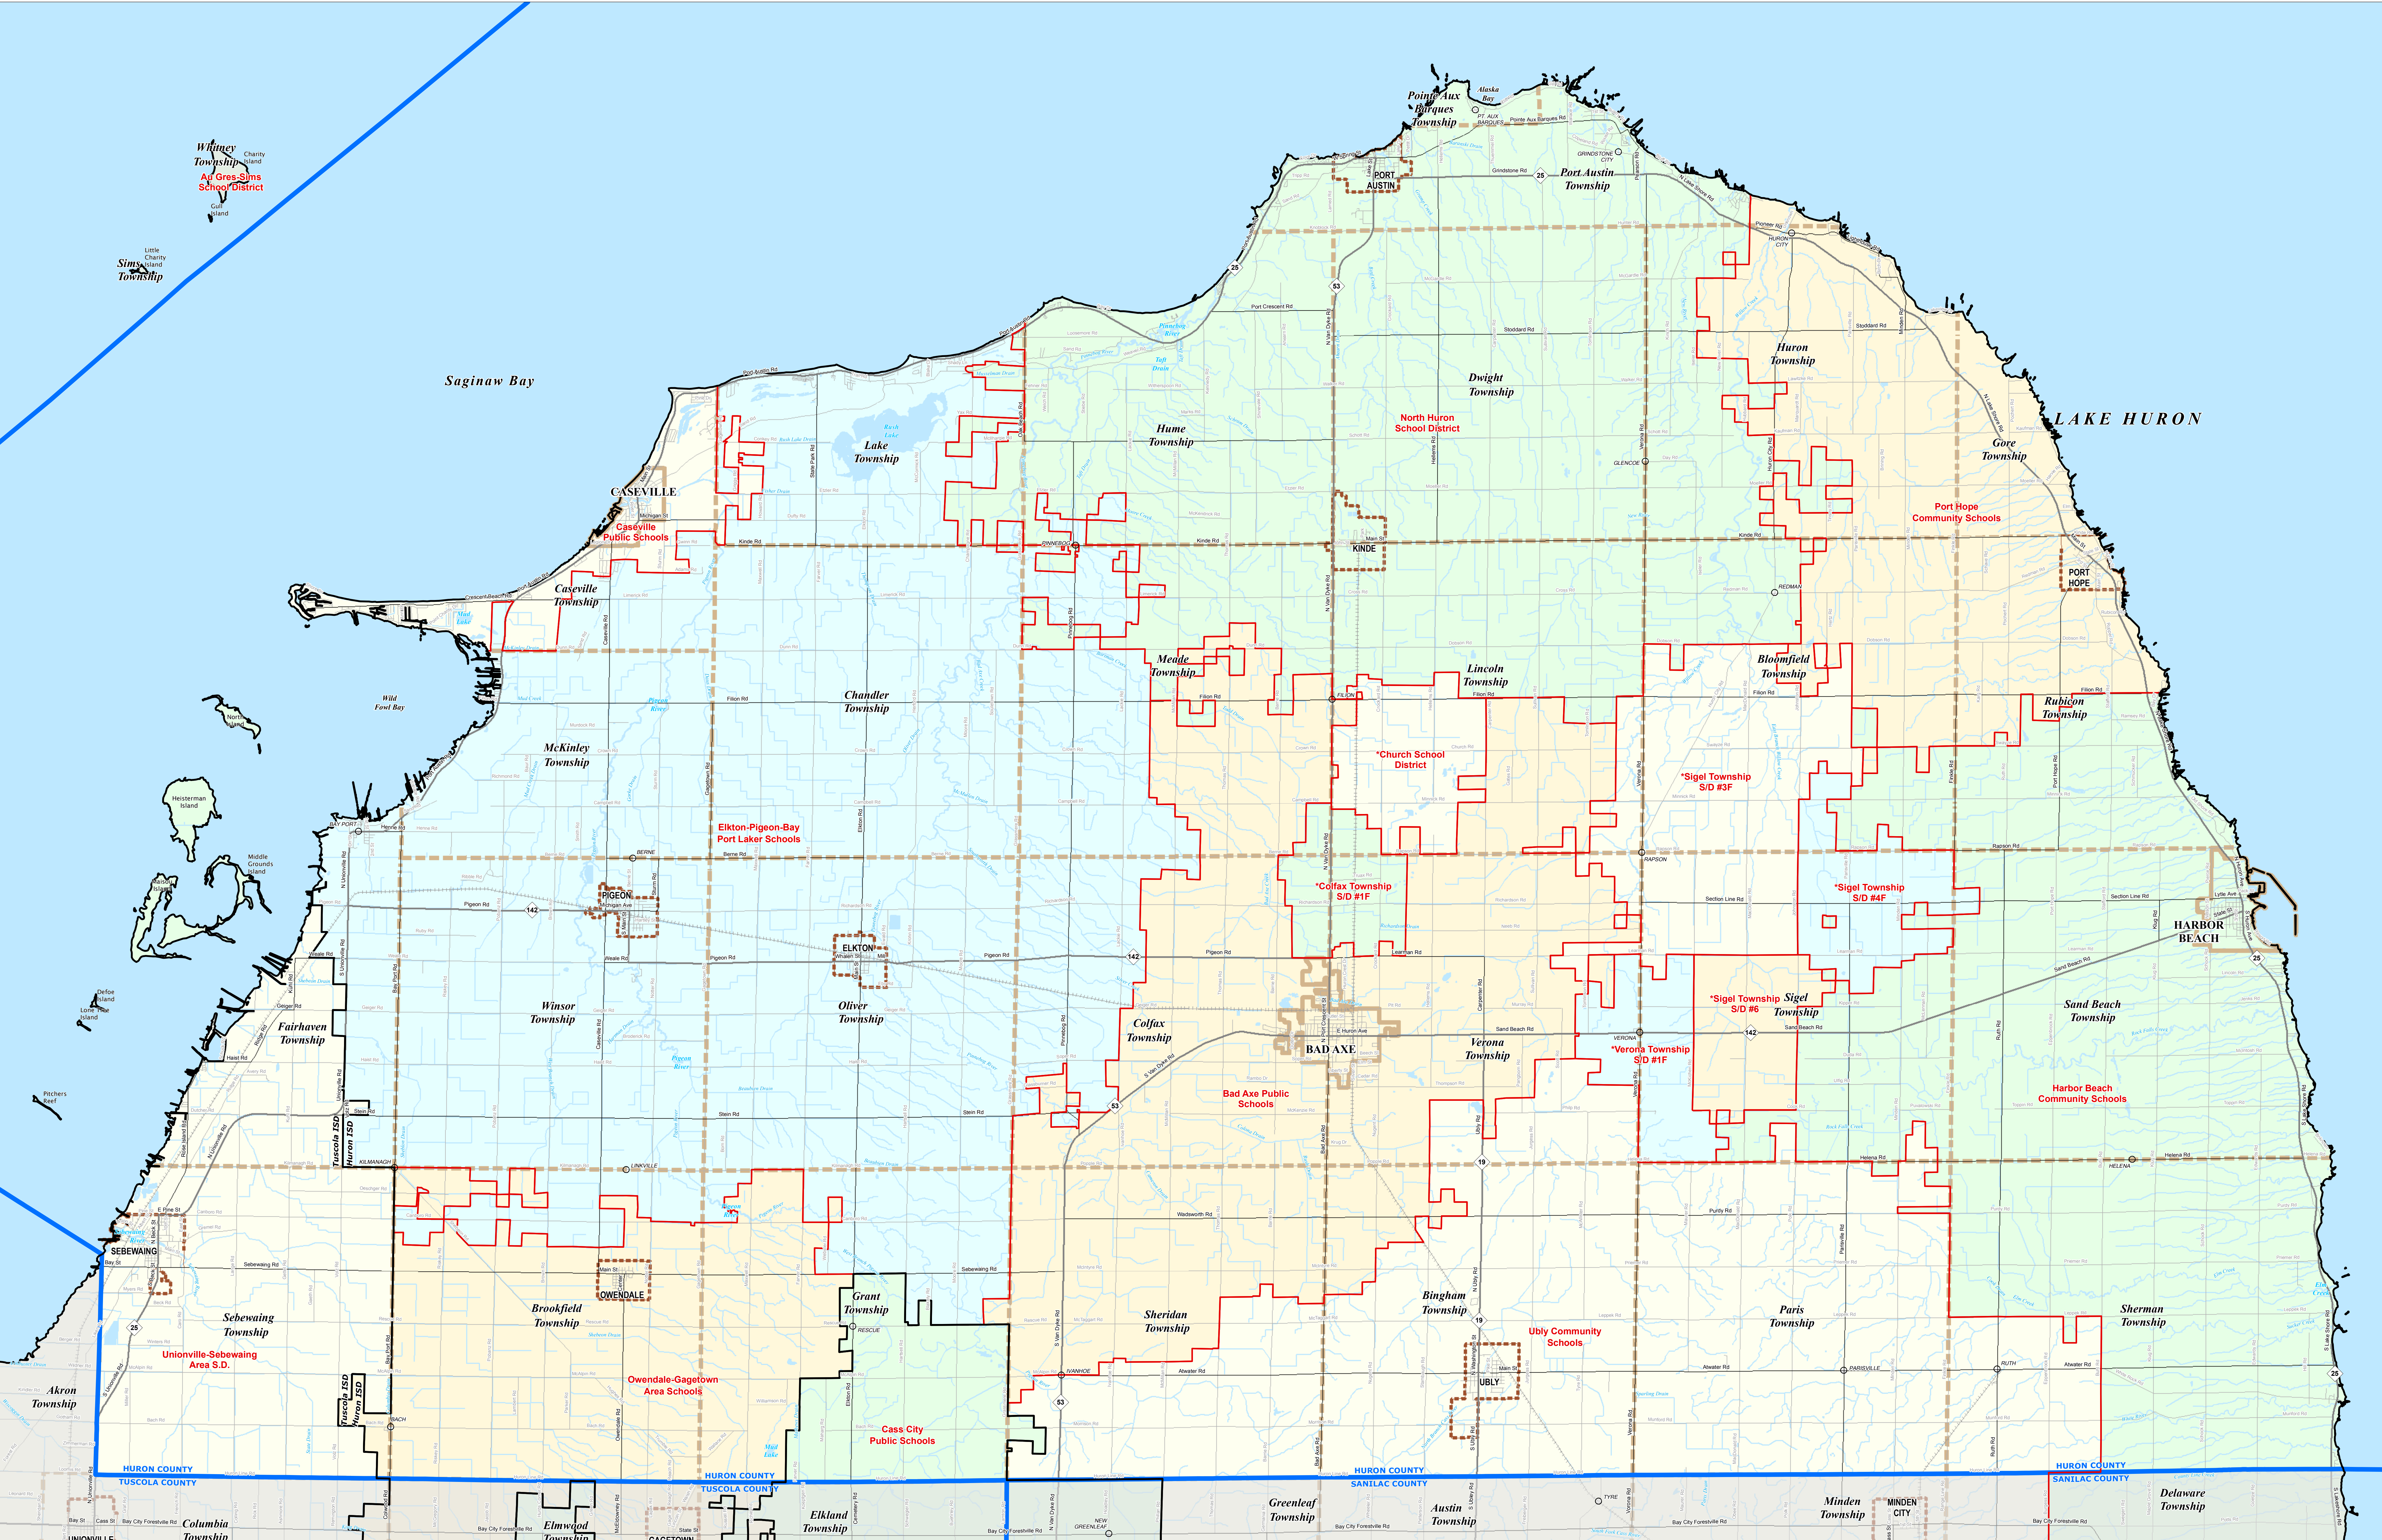

HURON COUNTY SCHOOL DISTRICTS

0 1 2 Miles

11/15/13

Legend

- Intermediate School District
- School District
- City
- Township
- Village
- Census Designated Place
- County
- Freeway
- Highway
- Primary Road
- Local Road
- Unincorporated Place
- Railroad
- Water Feature
- River, Stream, or Drain

Source: Michigan Geographic Framework, v13a