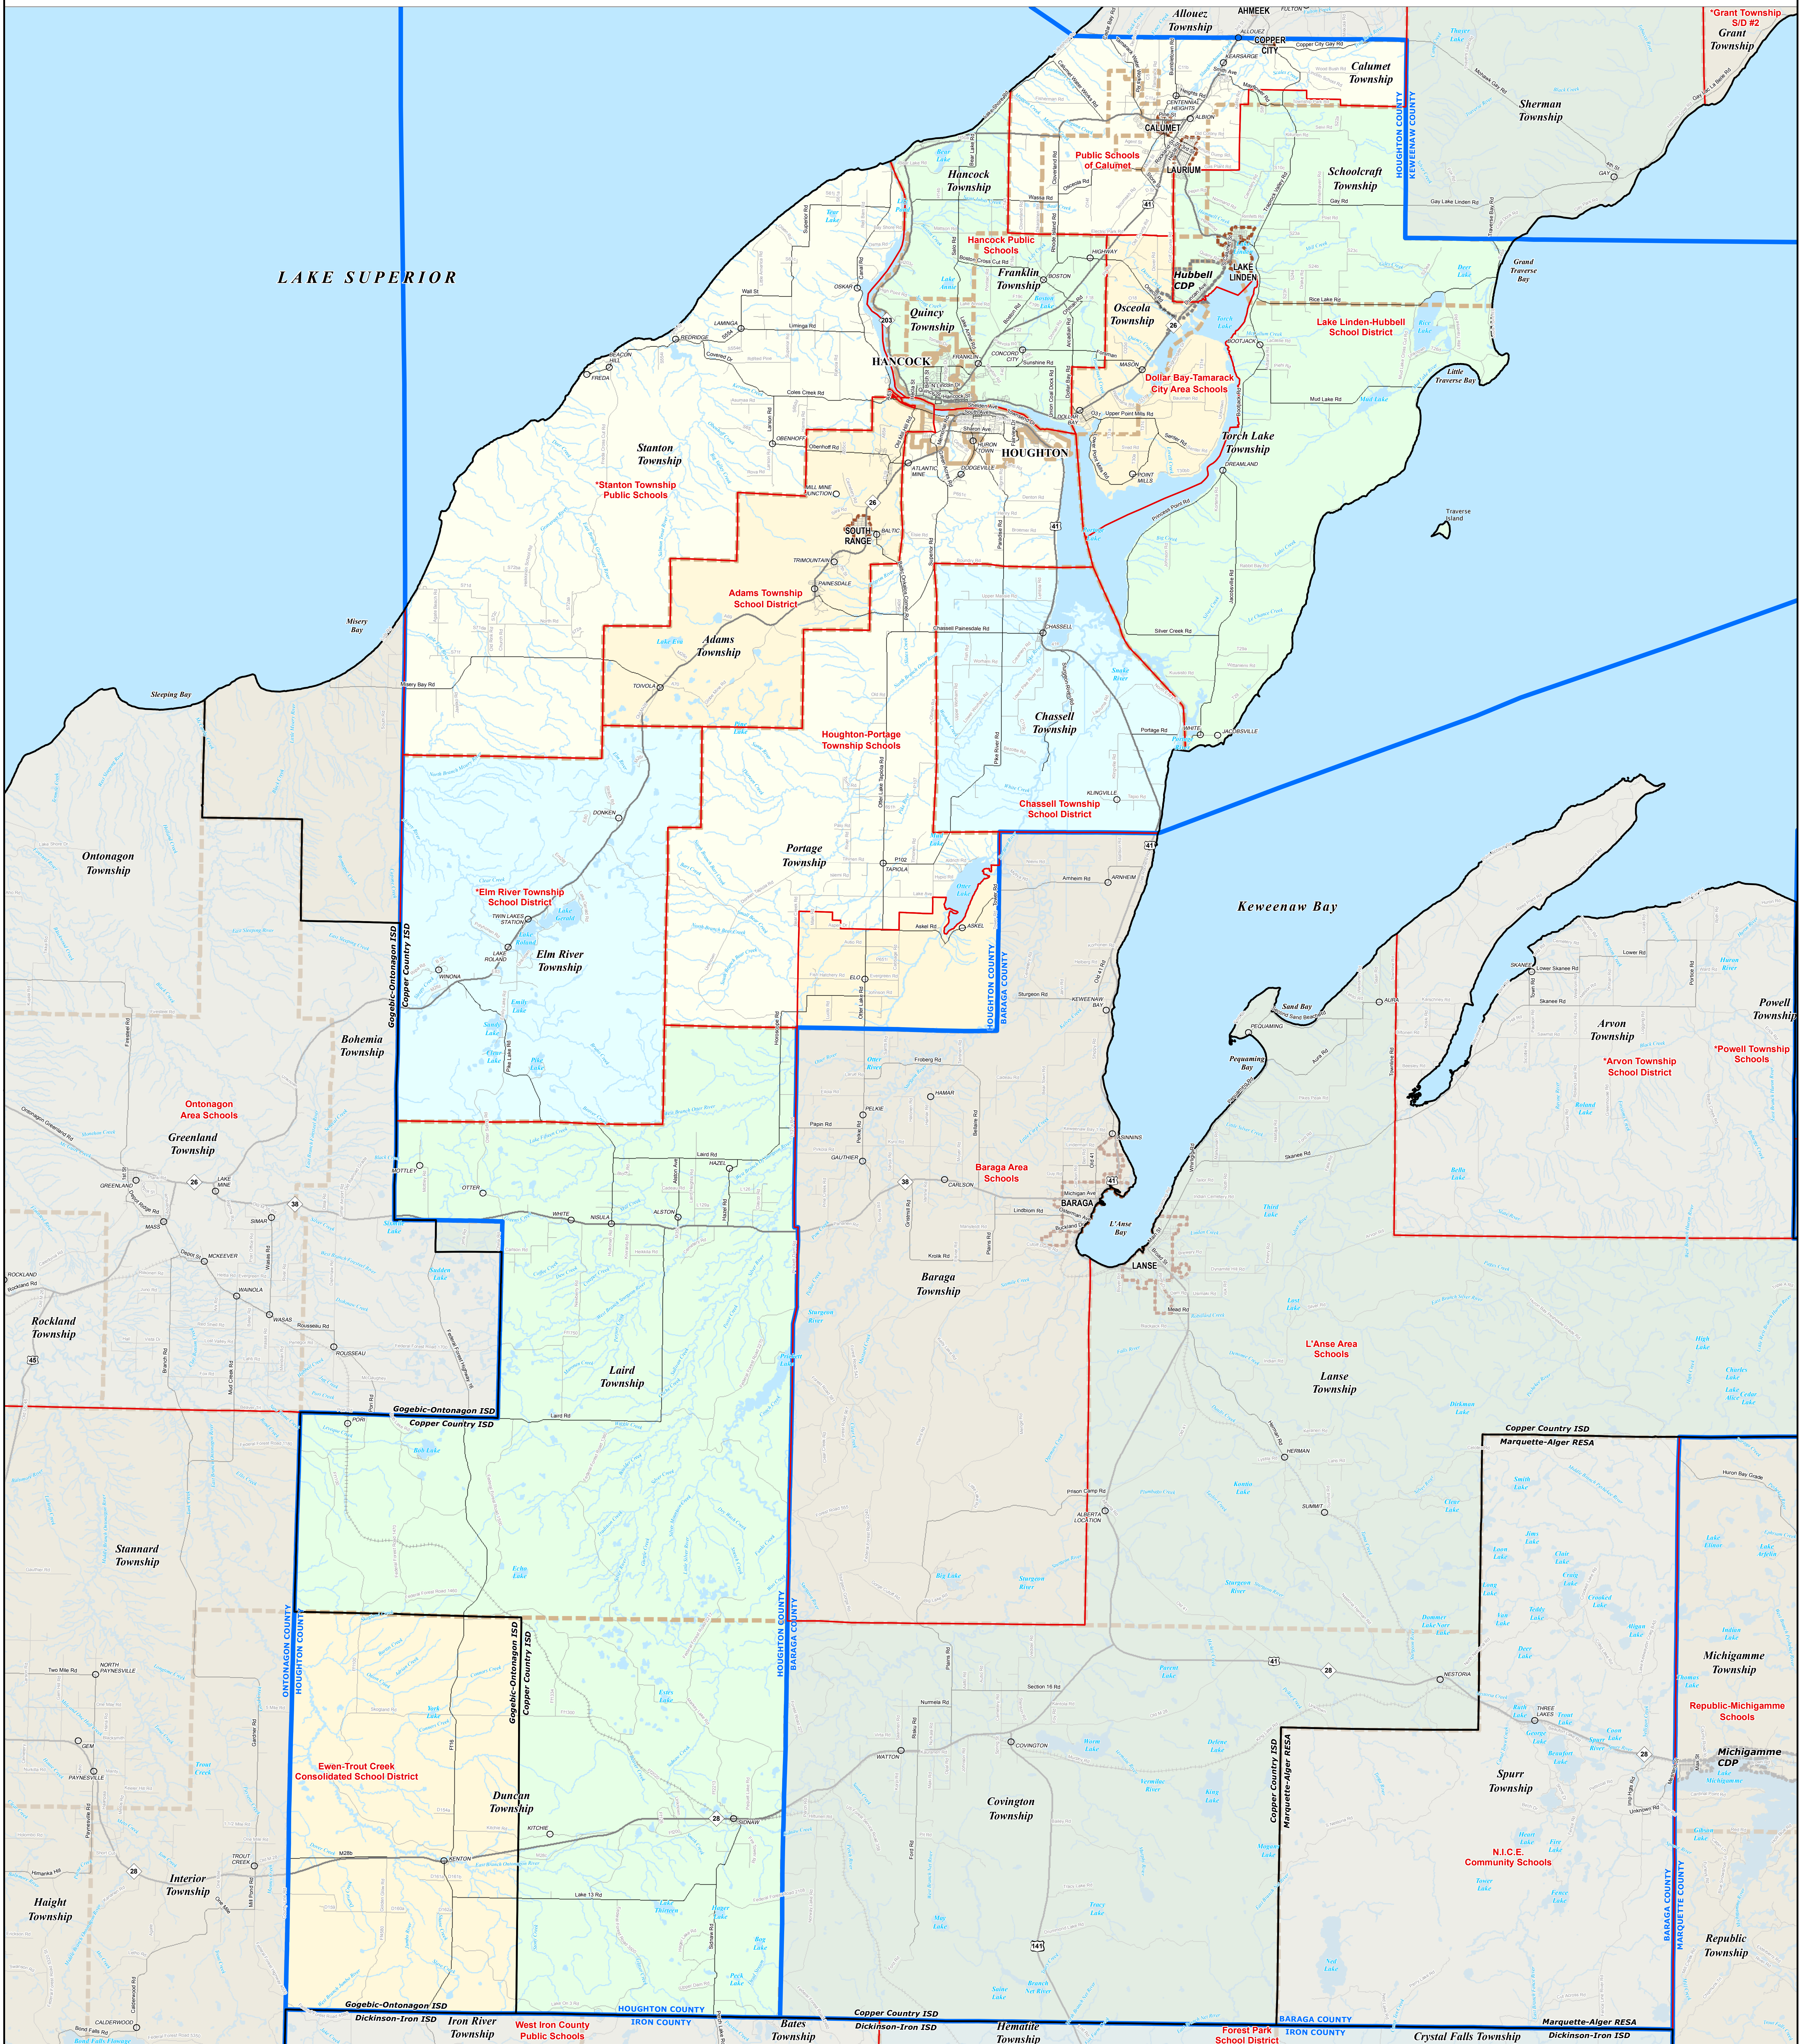

HOUGHTON COUNTY SCHOOL DISTRICTS

0 1 2 Miles

11/15/13

Legend	
	Intermediate School District
	School District
	City
	Township
	Village
	Census Designated Place
	County
	Unincorporated Place
	Freeway
	Highway
	Primary Road
	Local Road
	Railroad
	Water Feature
	River, Stream, or Drain

Source: Michigan Geographic Framework, v13a