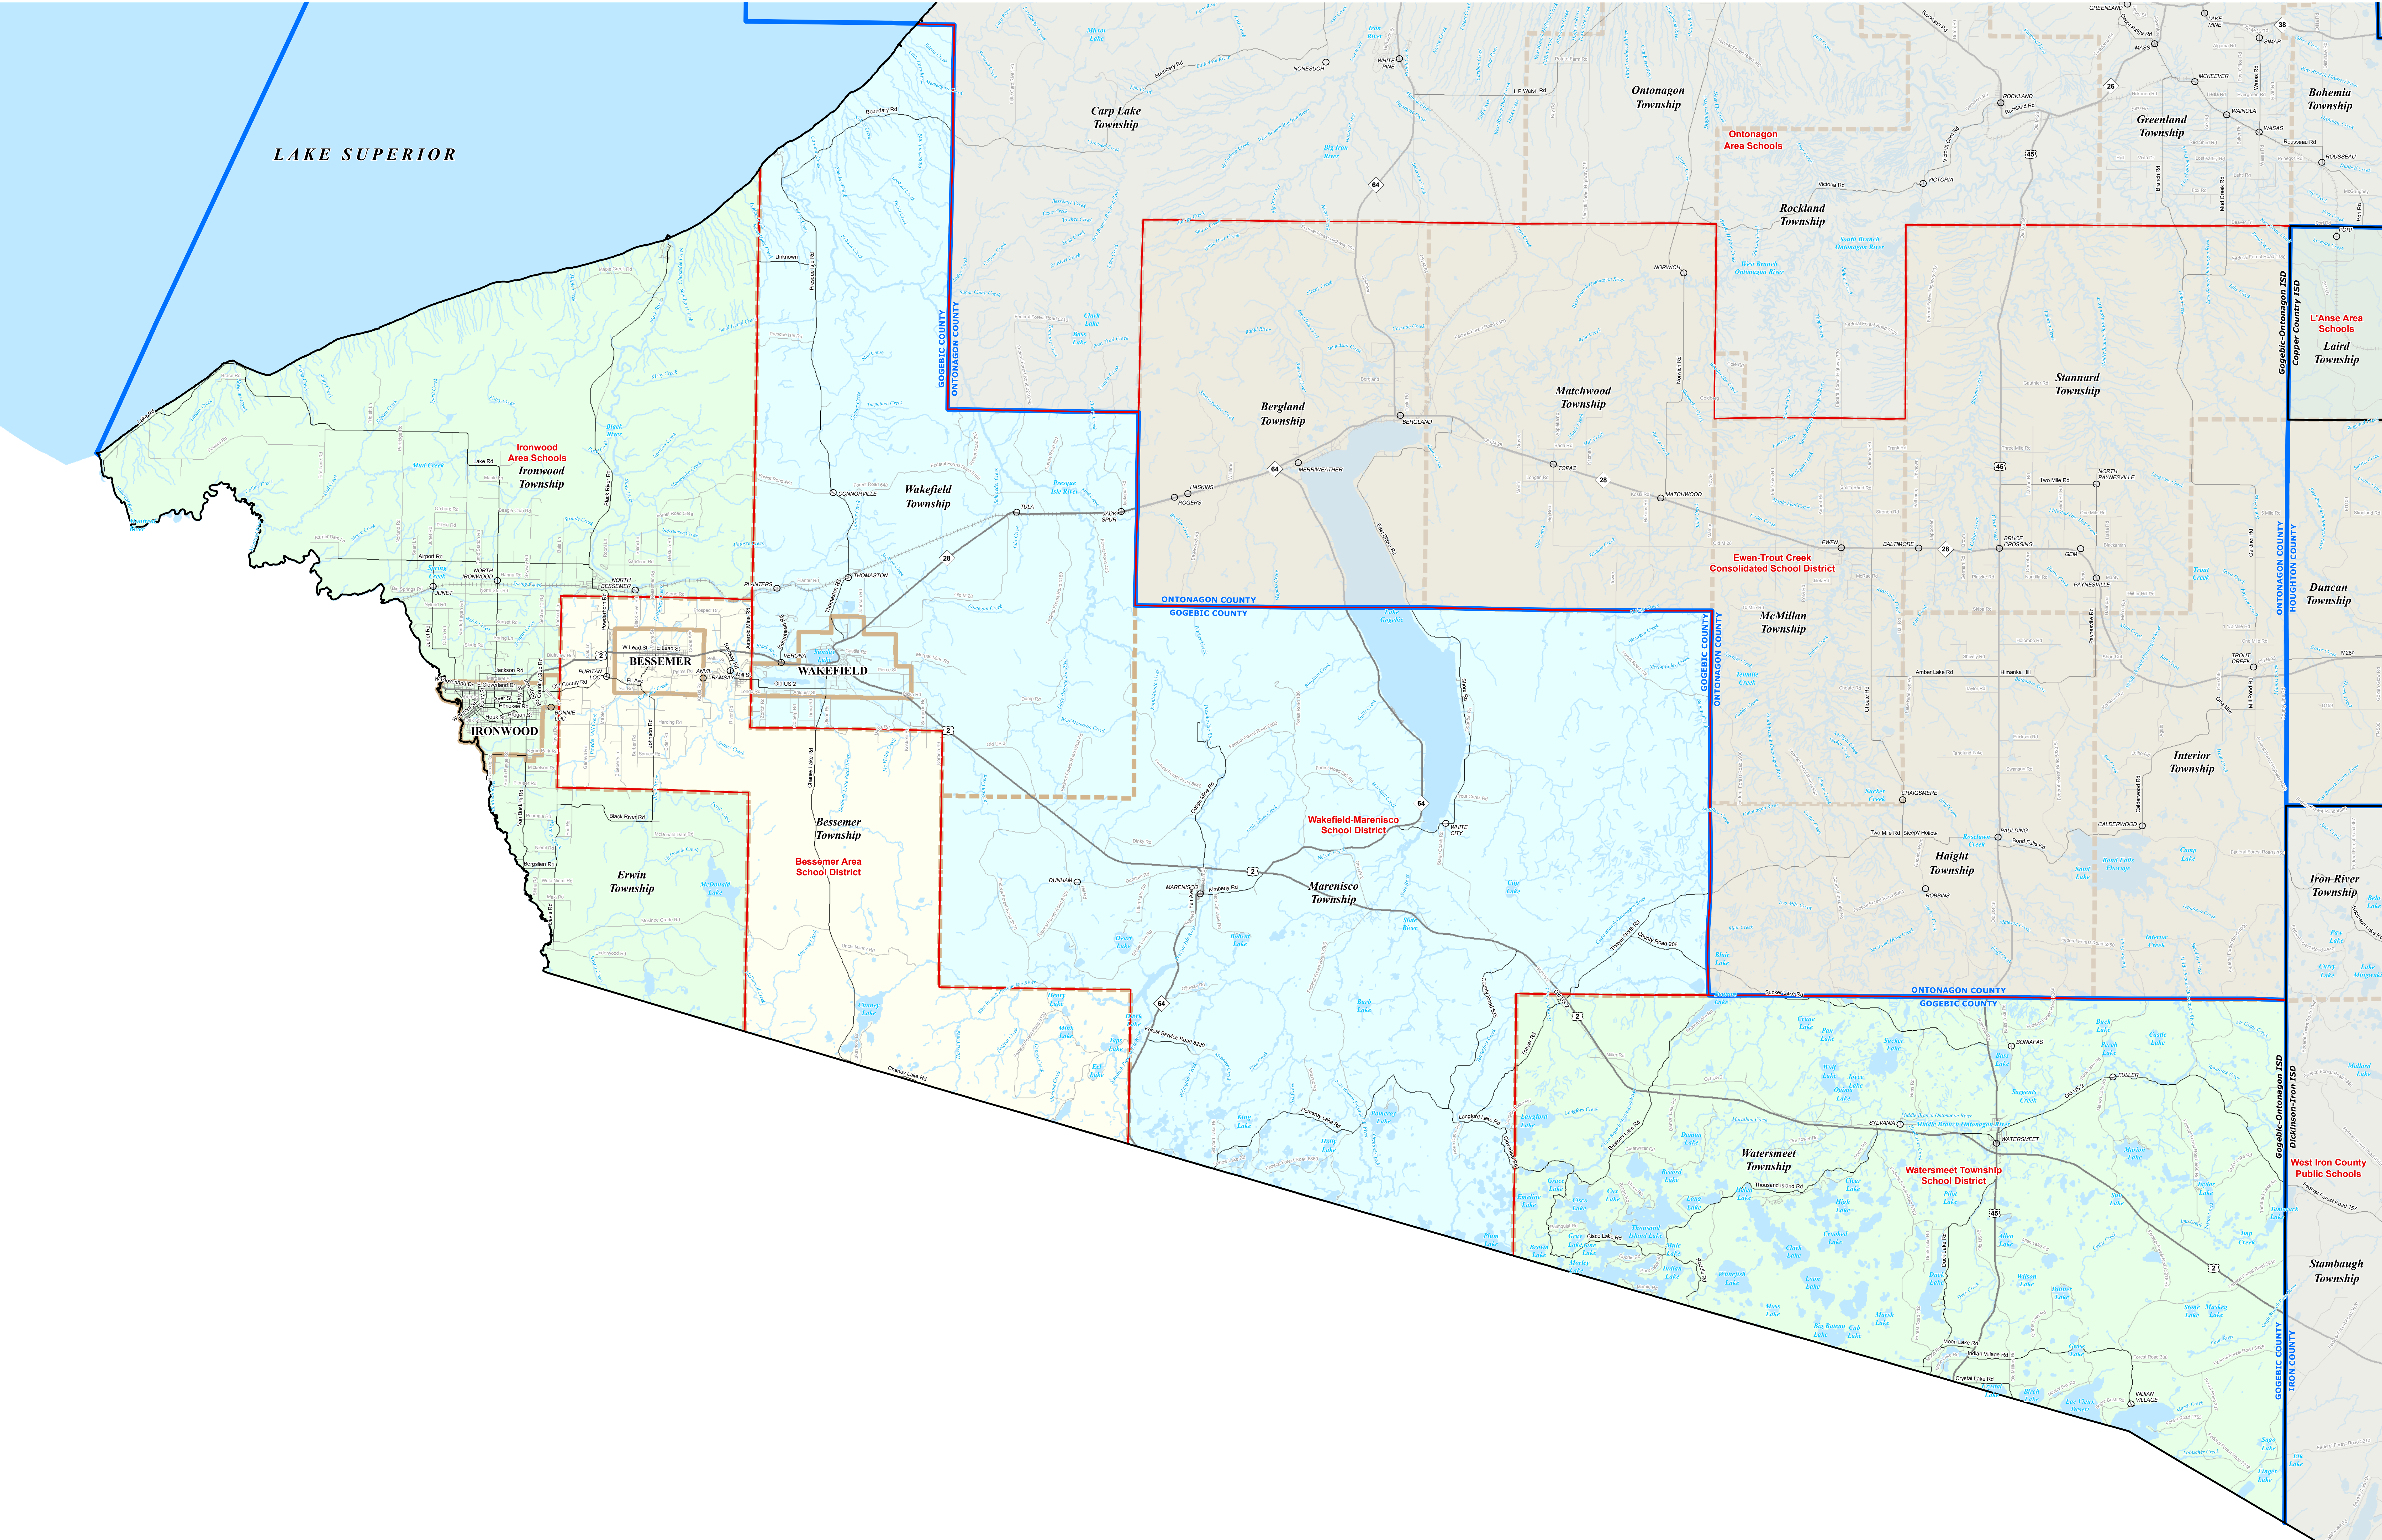

GOGEBIC COUNTY SCHOOL DISTRICTS

0 1 2 Miles

11/15/13

Legend

	Intermediate School District		County		Railroad
	School District		Unincorporated Place		Water Feature
	City		Freeway		River, Stream, or Drain
	Township		Highway		Primary Road
	Village		Local Road		
	Census Designated Place				

Source: Michigan Geographic Framework, v13a