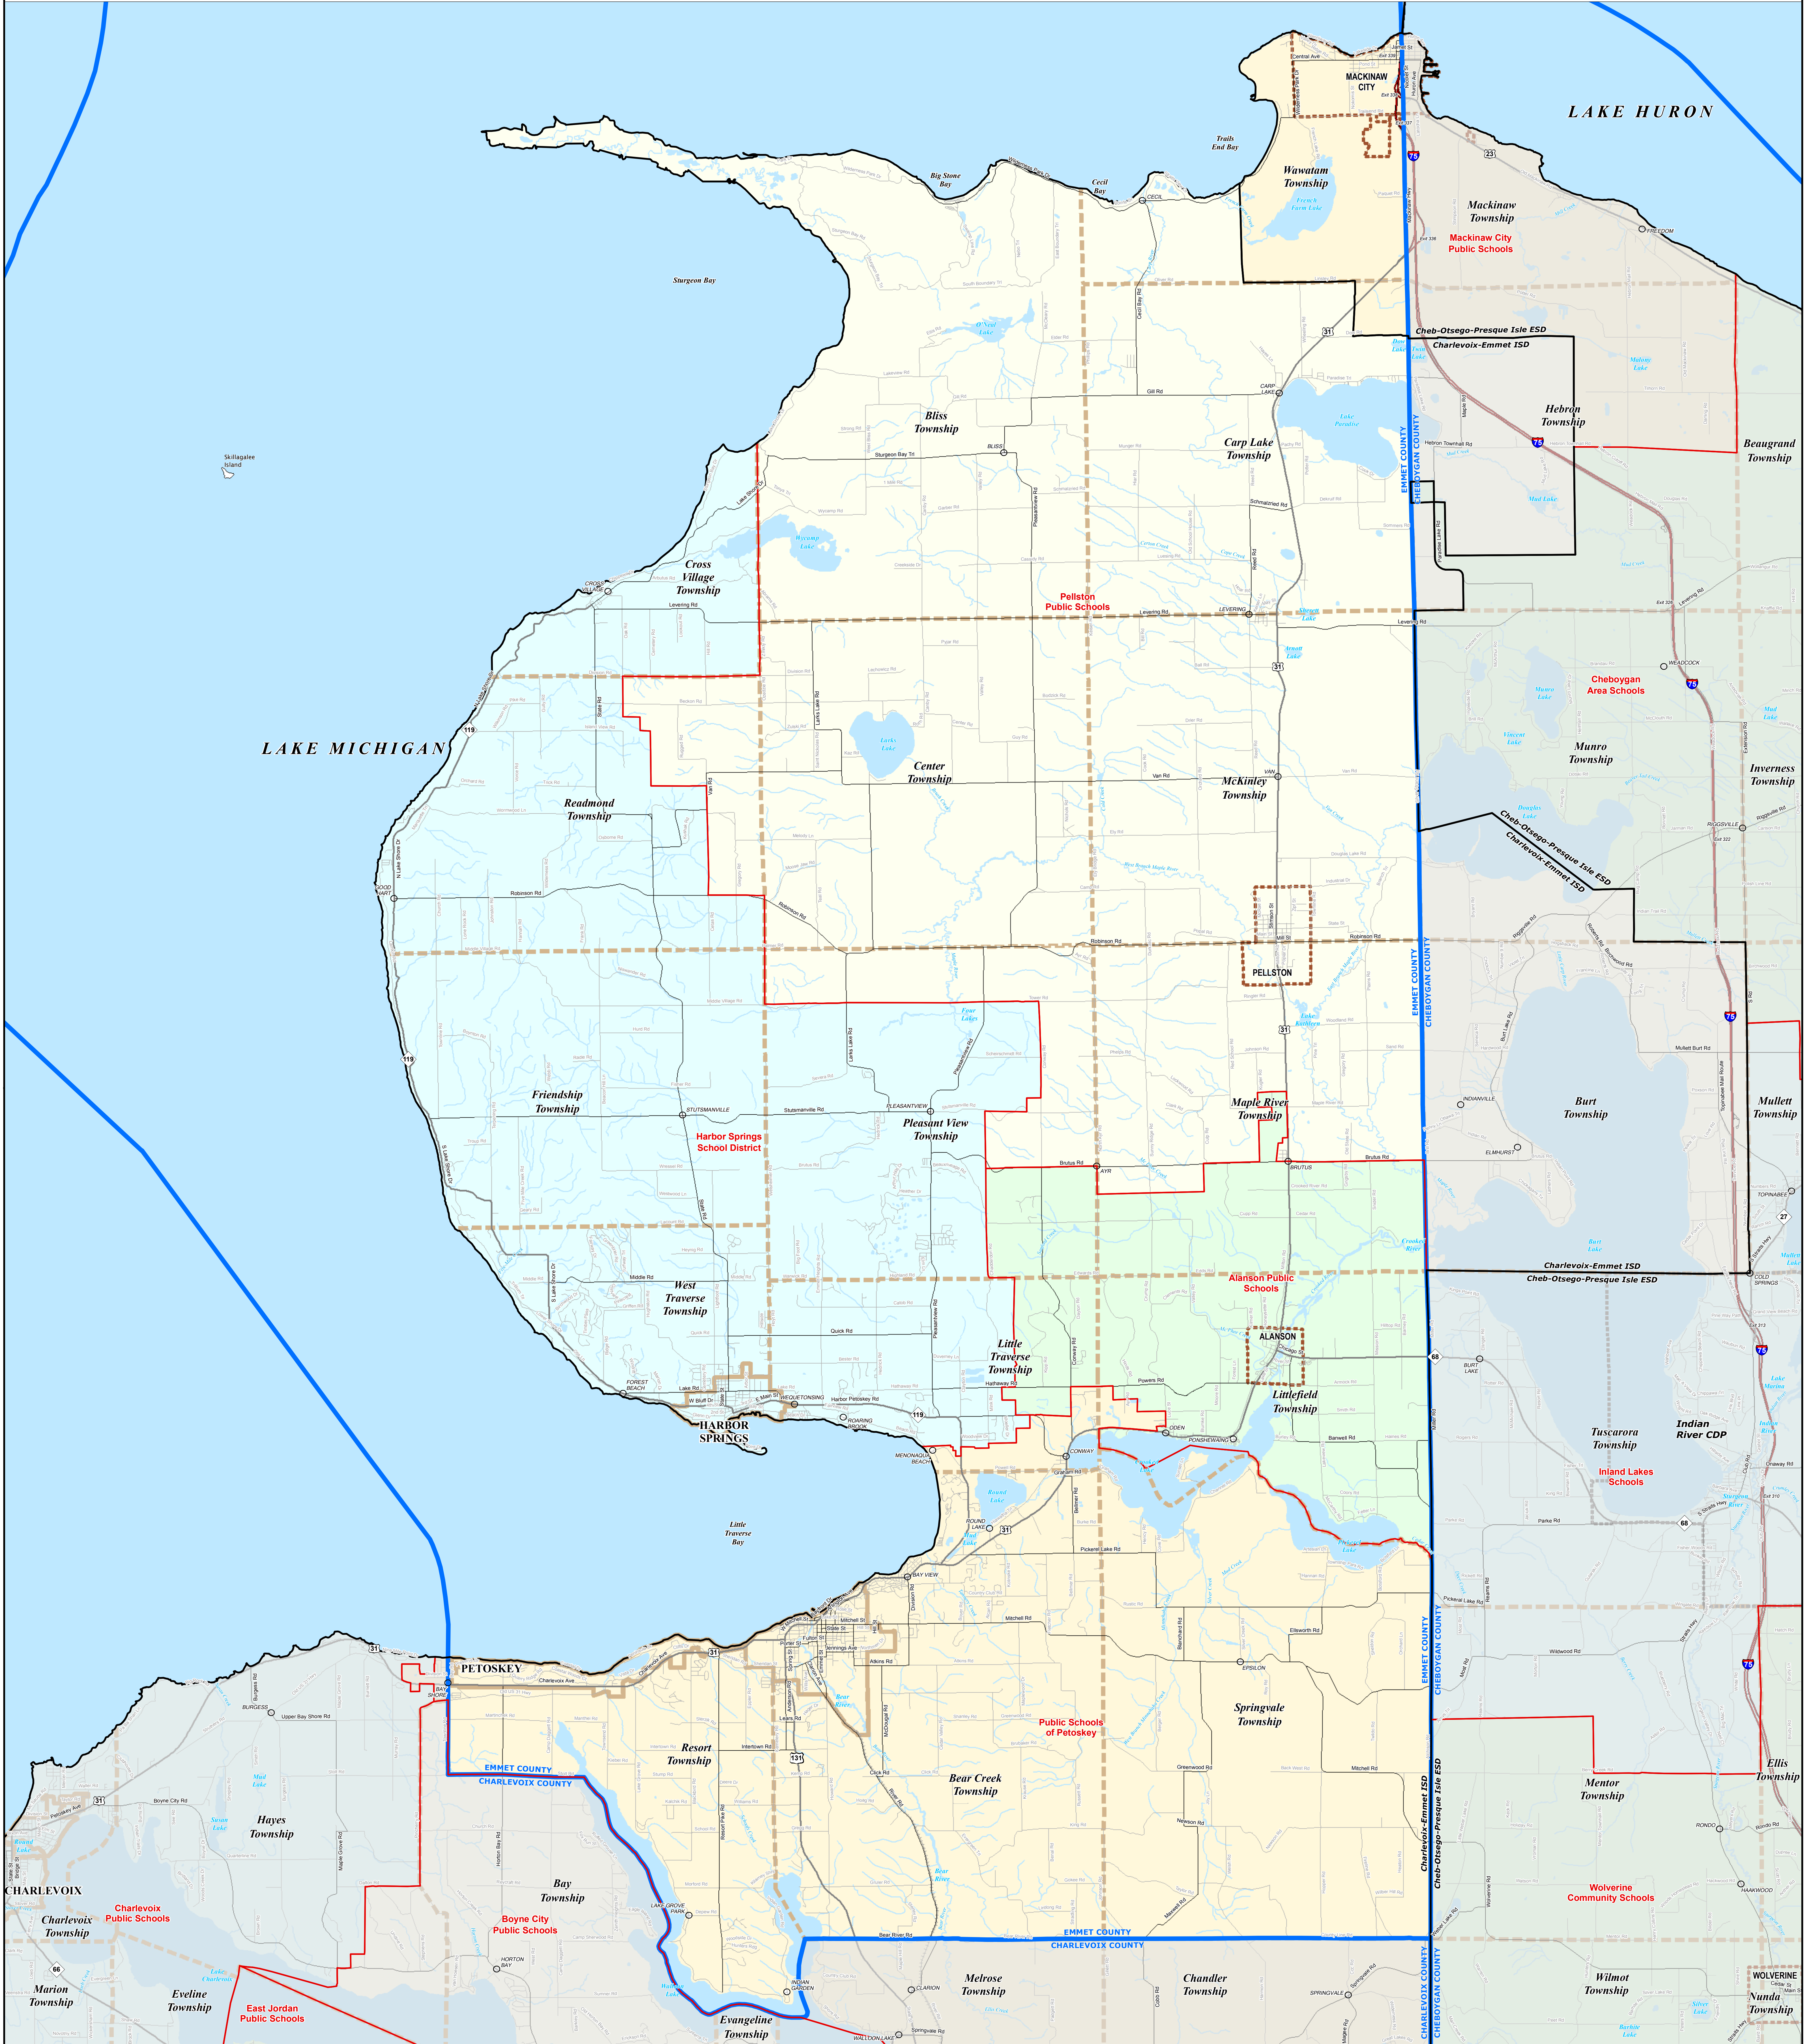

EMMET COUNTY SCHOOL DISTRICTS

0 1 2 Miles

*Note: Non K-12 School Districts identified with Asterisk (*) in Name

11/15/13

Legend

- Intermediate School District
- School District
- City
- Township
- Village
- Census Designated Place
- County
- Unincorporated Place
- Freeway
- Highway
- Primary Road
- Local Road
- Railroad
- Water Feature
- River, Stream, or Drain

Source: Michigan Geographic Framework, v13a