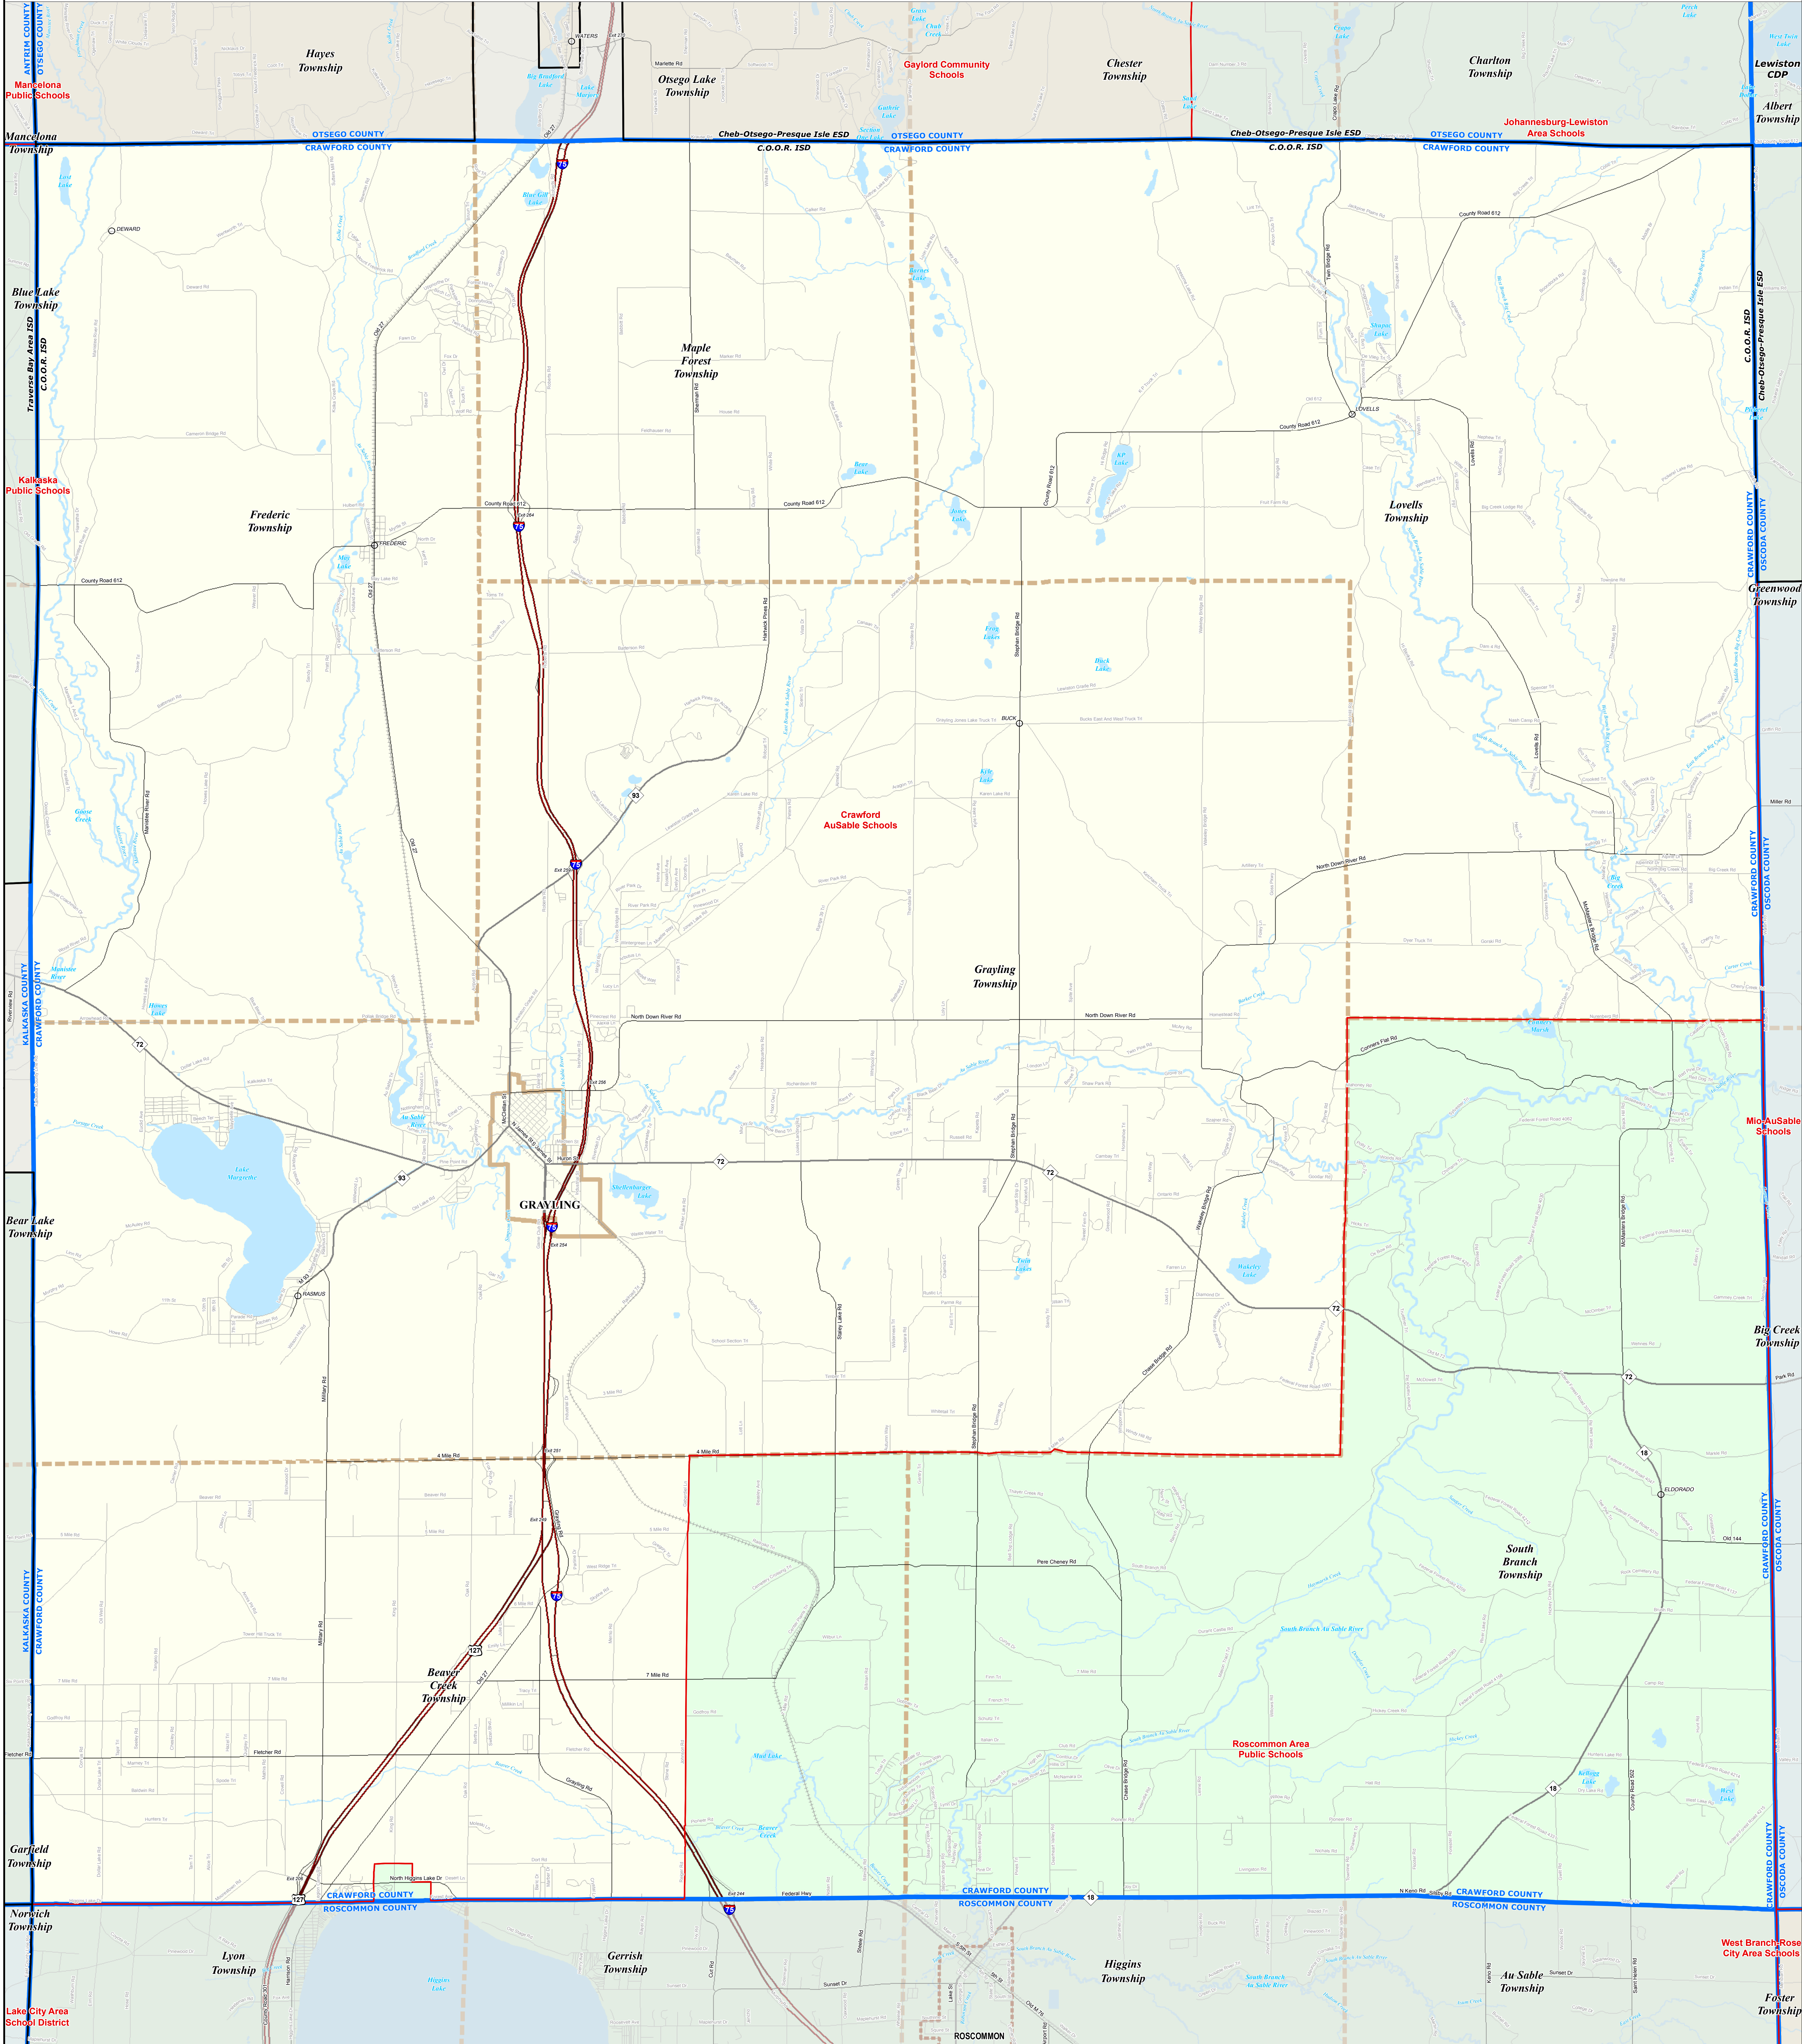

CRAWFORD COUNTY SCHOOL DISTRICTS

0 1 2 Miles

*Note: Non K-12 School Districts identified with Asterisk (*) in Name

11/15/13

Legend	
	Intermediate School District
	School District
	City
	Township
	Village
	Census Designated Place
	County
	Unincorporated Place
	Freeway
	Primary Road
	Local Road
	Railroad
	Water Feature
	River, Stream, or Drain

Source: Michigan Geographic Framework, v13a