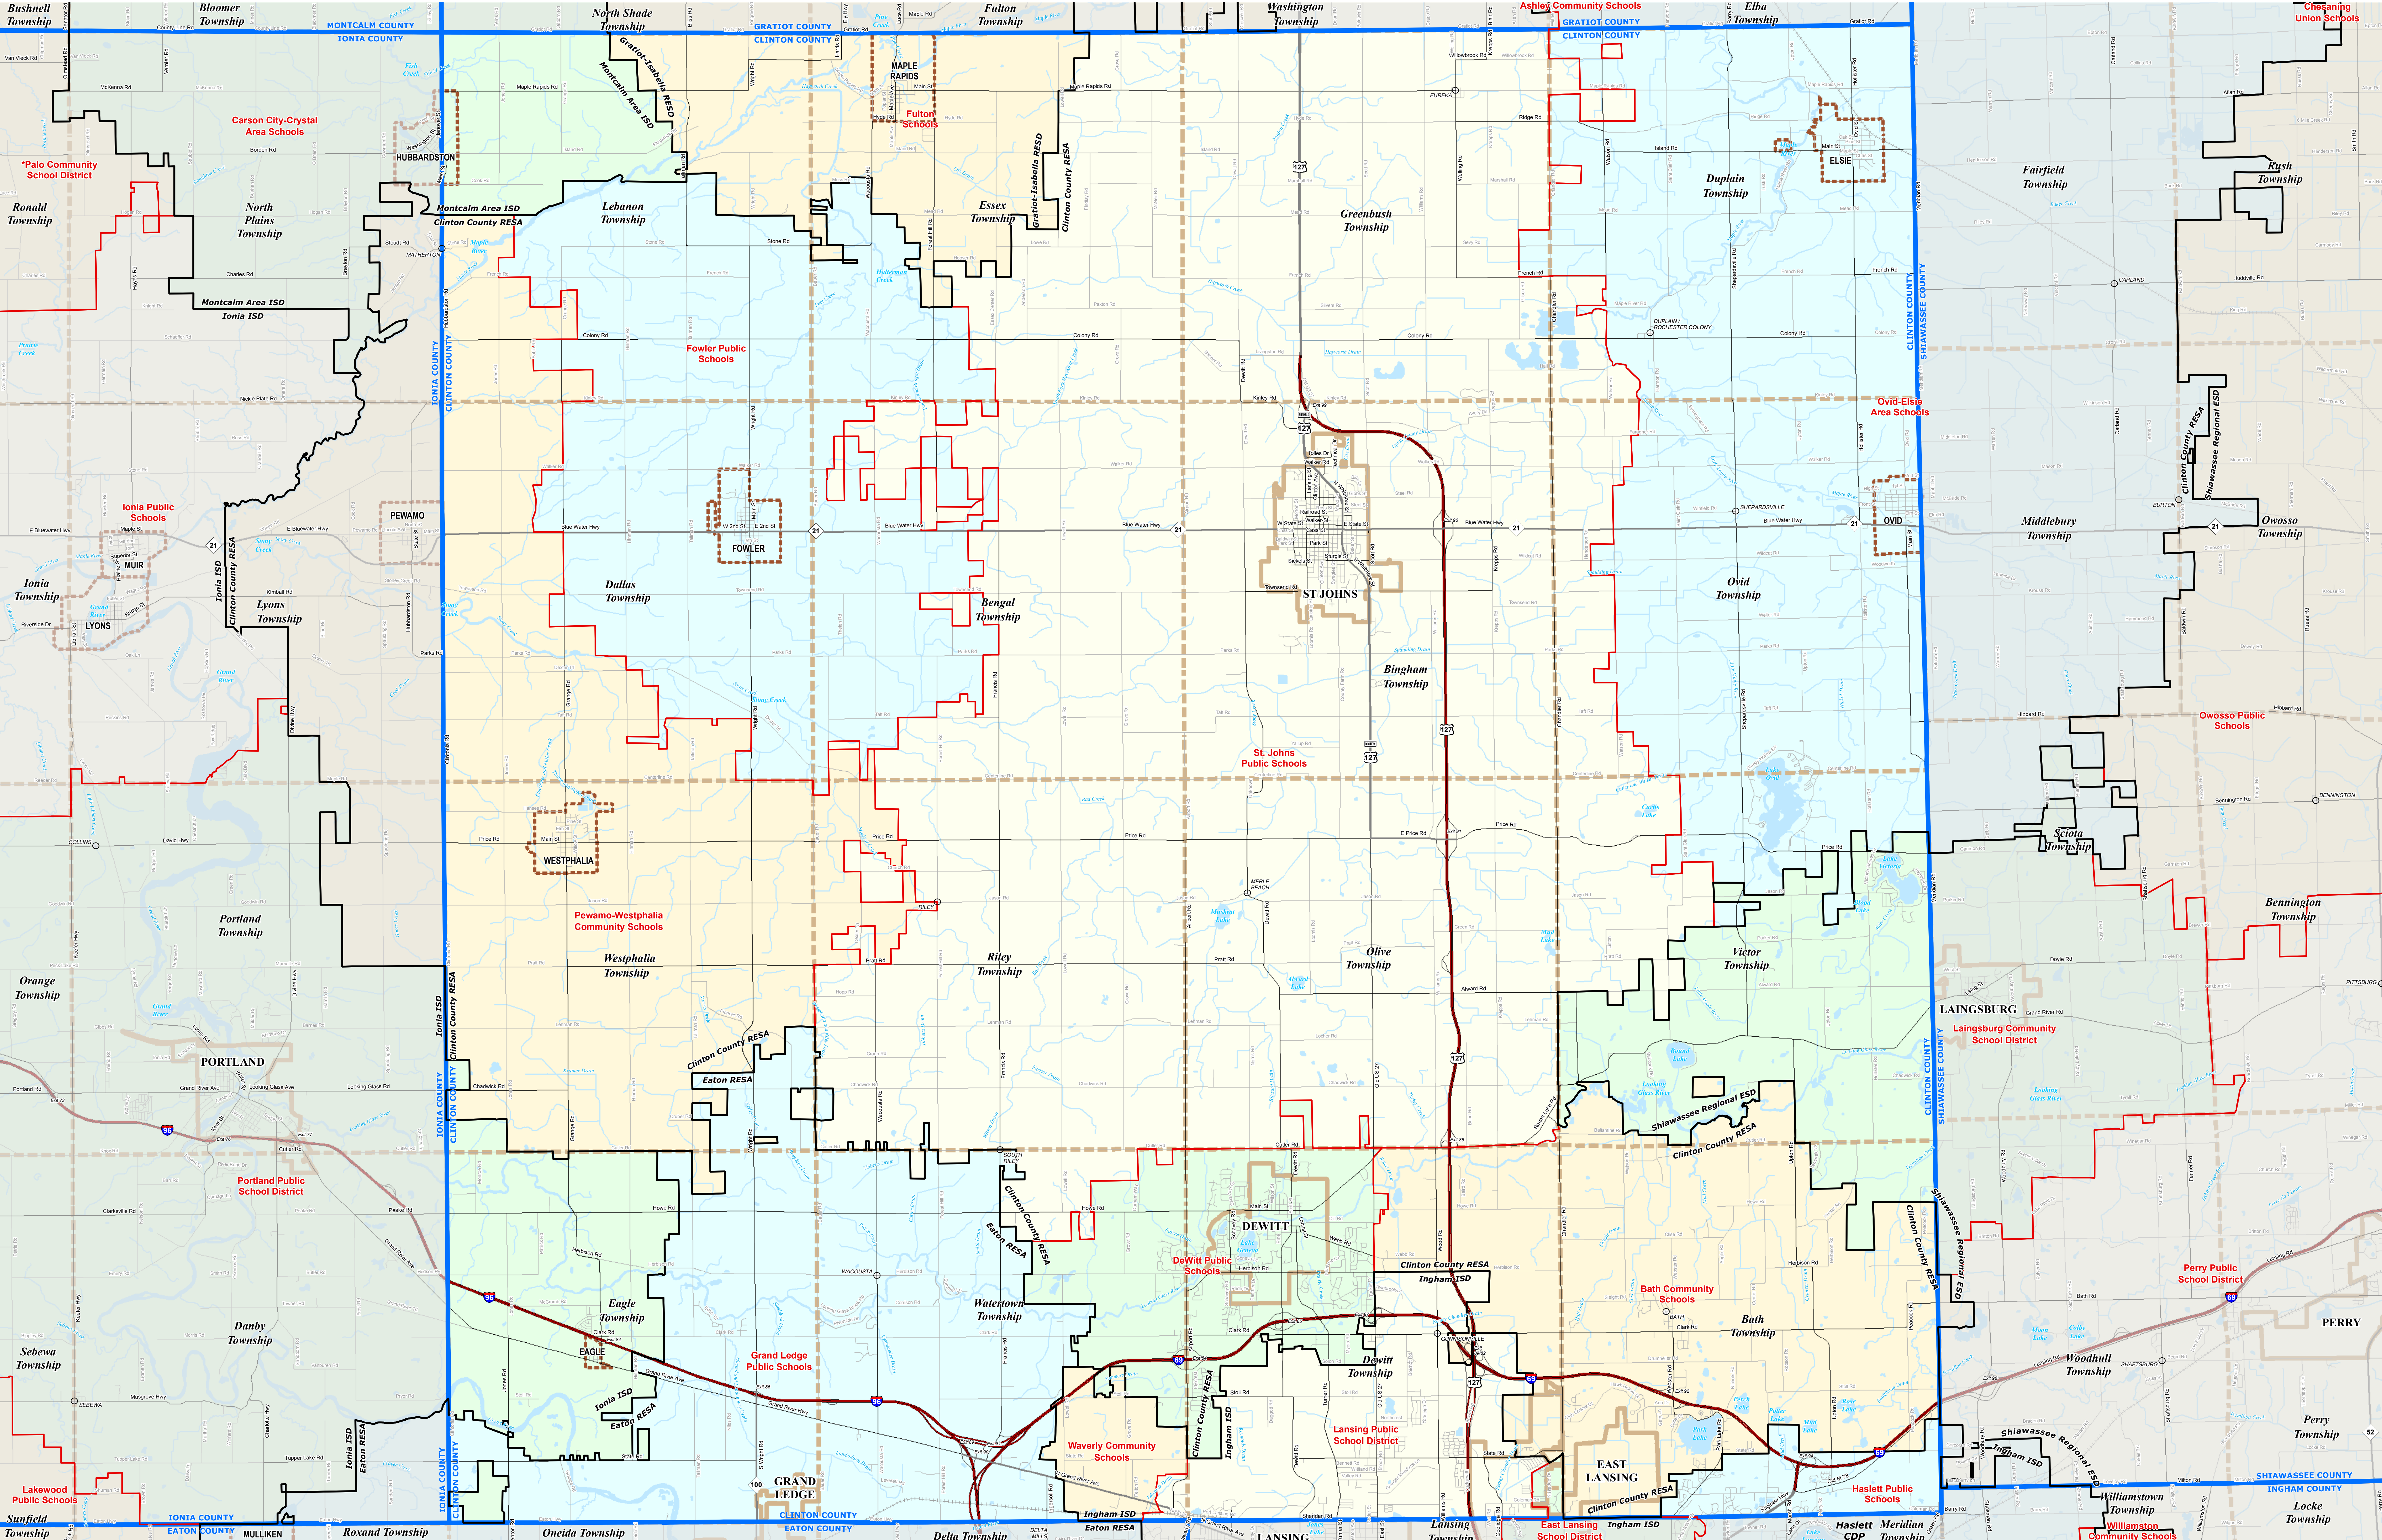

CLINTON COUNTY SCHOOL DISTRICTS

0 1 2 Miles

11/15/13

Legend

	Intermediate School District		County		Railroad
	School District		Unincorporated Place		Water Feature
	City		Freeway		River, Stream, or Drain
	Township		Highway		Primary Road
	Village		Local Road		
	Census Designated Place				

Source: Michigan Geographic Framework, v13a