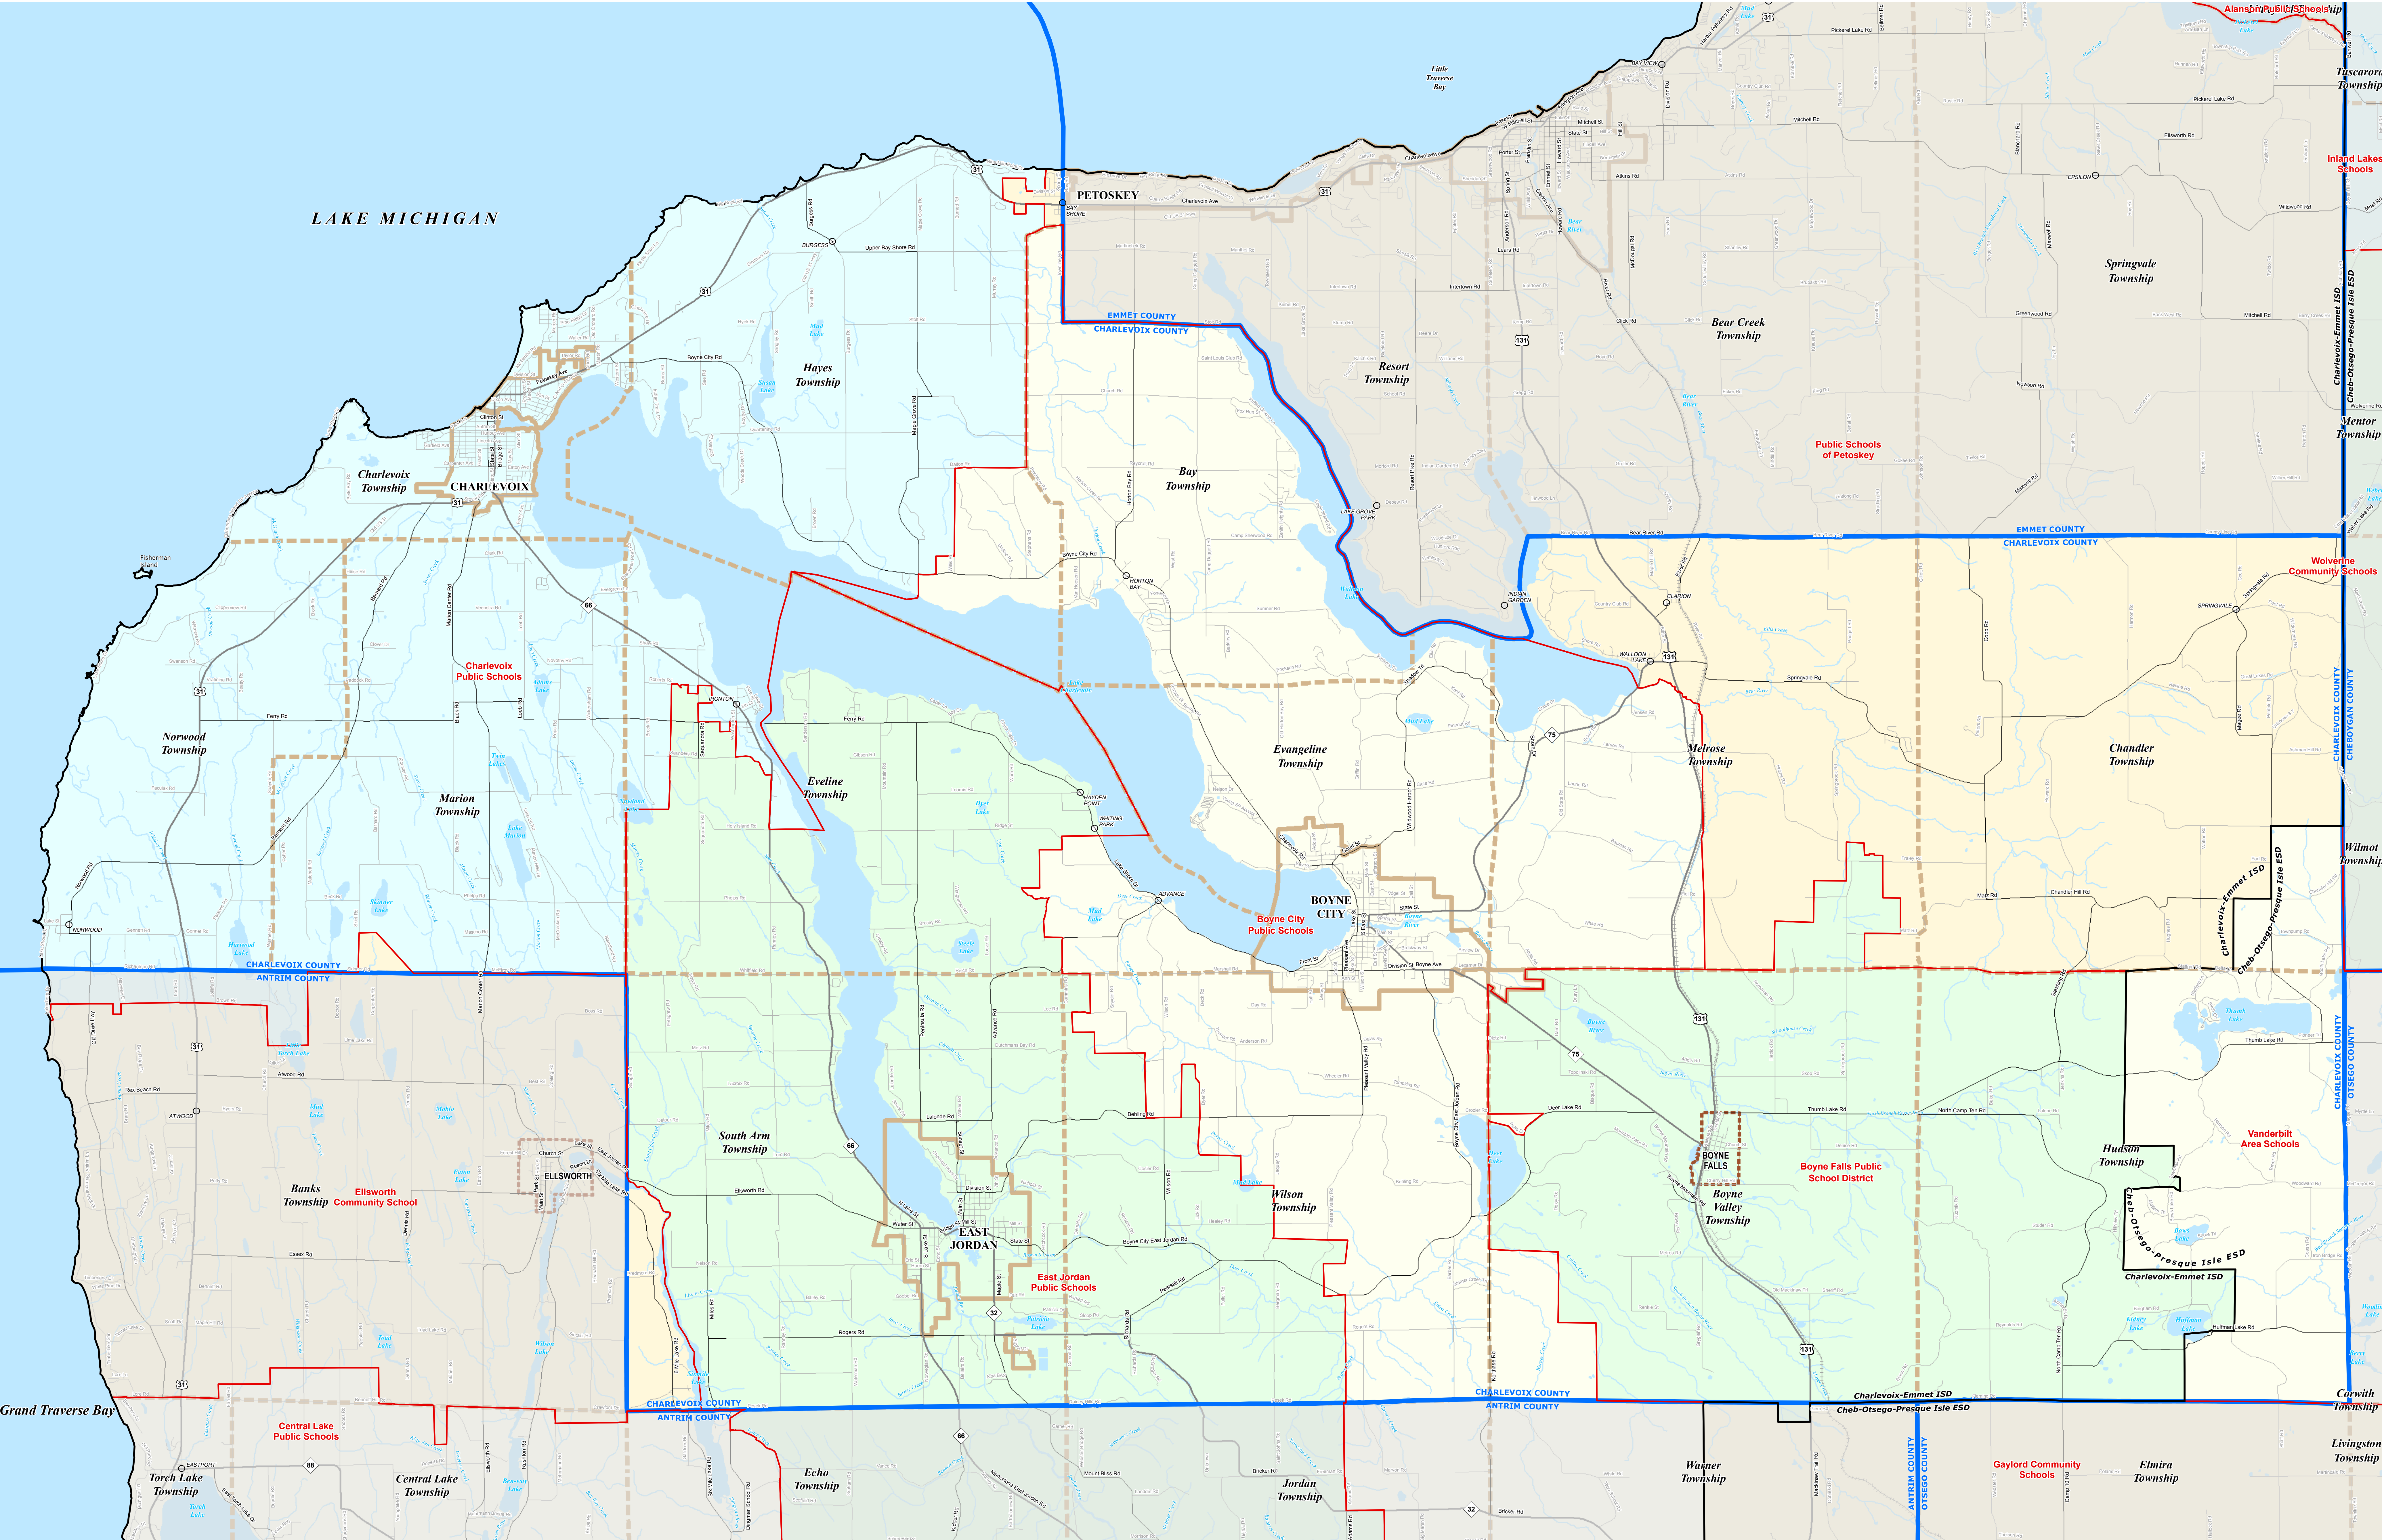

CHARLEVOIX COUNTY (PART) SCHOOL DISTRICTS

0 1 2 Miles

Legend

	Intermediate School District		County		Railroad
	School District		Unincorporated Place		Water Feature
	City		Freeway		River, Stream, or Drain
	Township		Highway		Primary Road
	Village		Local Road		
	Census Designated Place				

Source: Michigan Geographic Framework, v13a