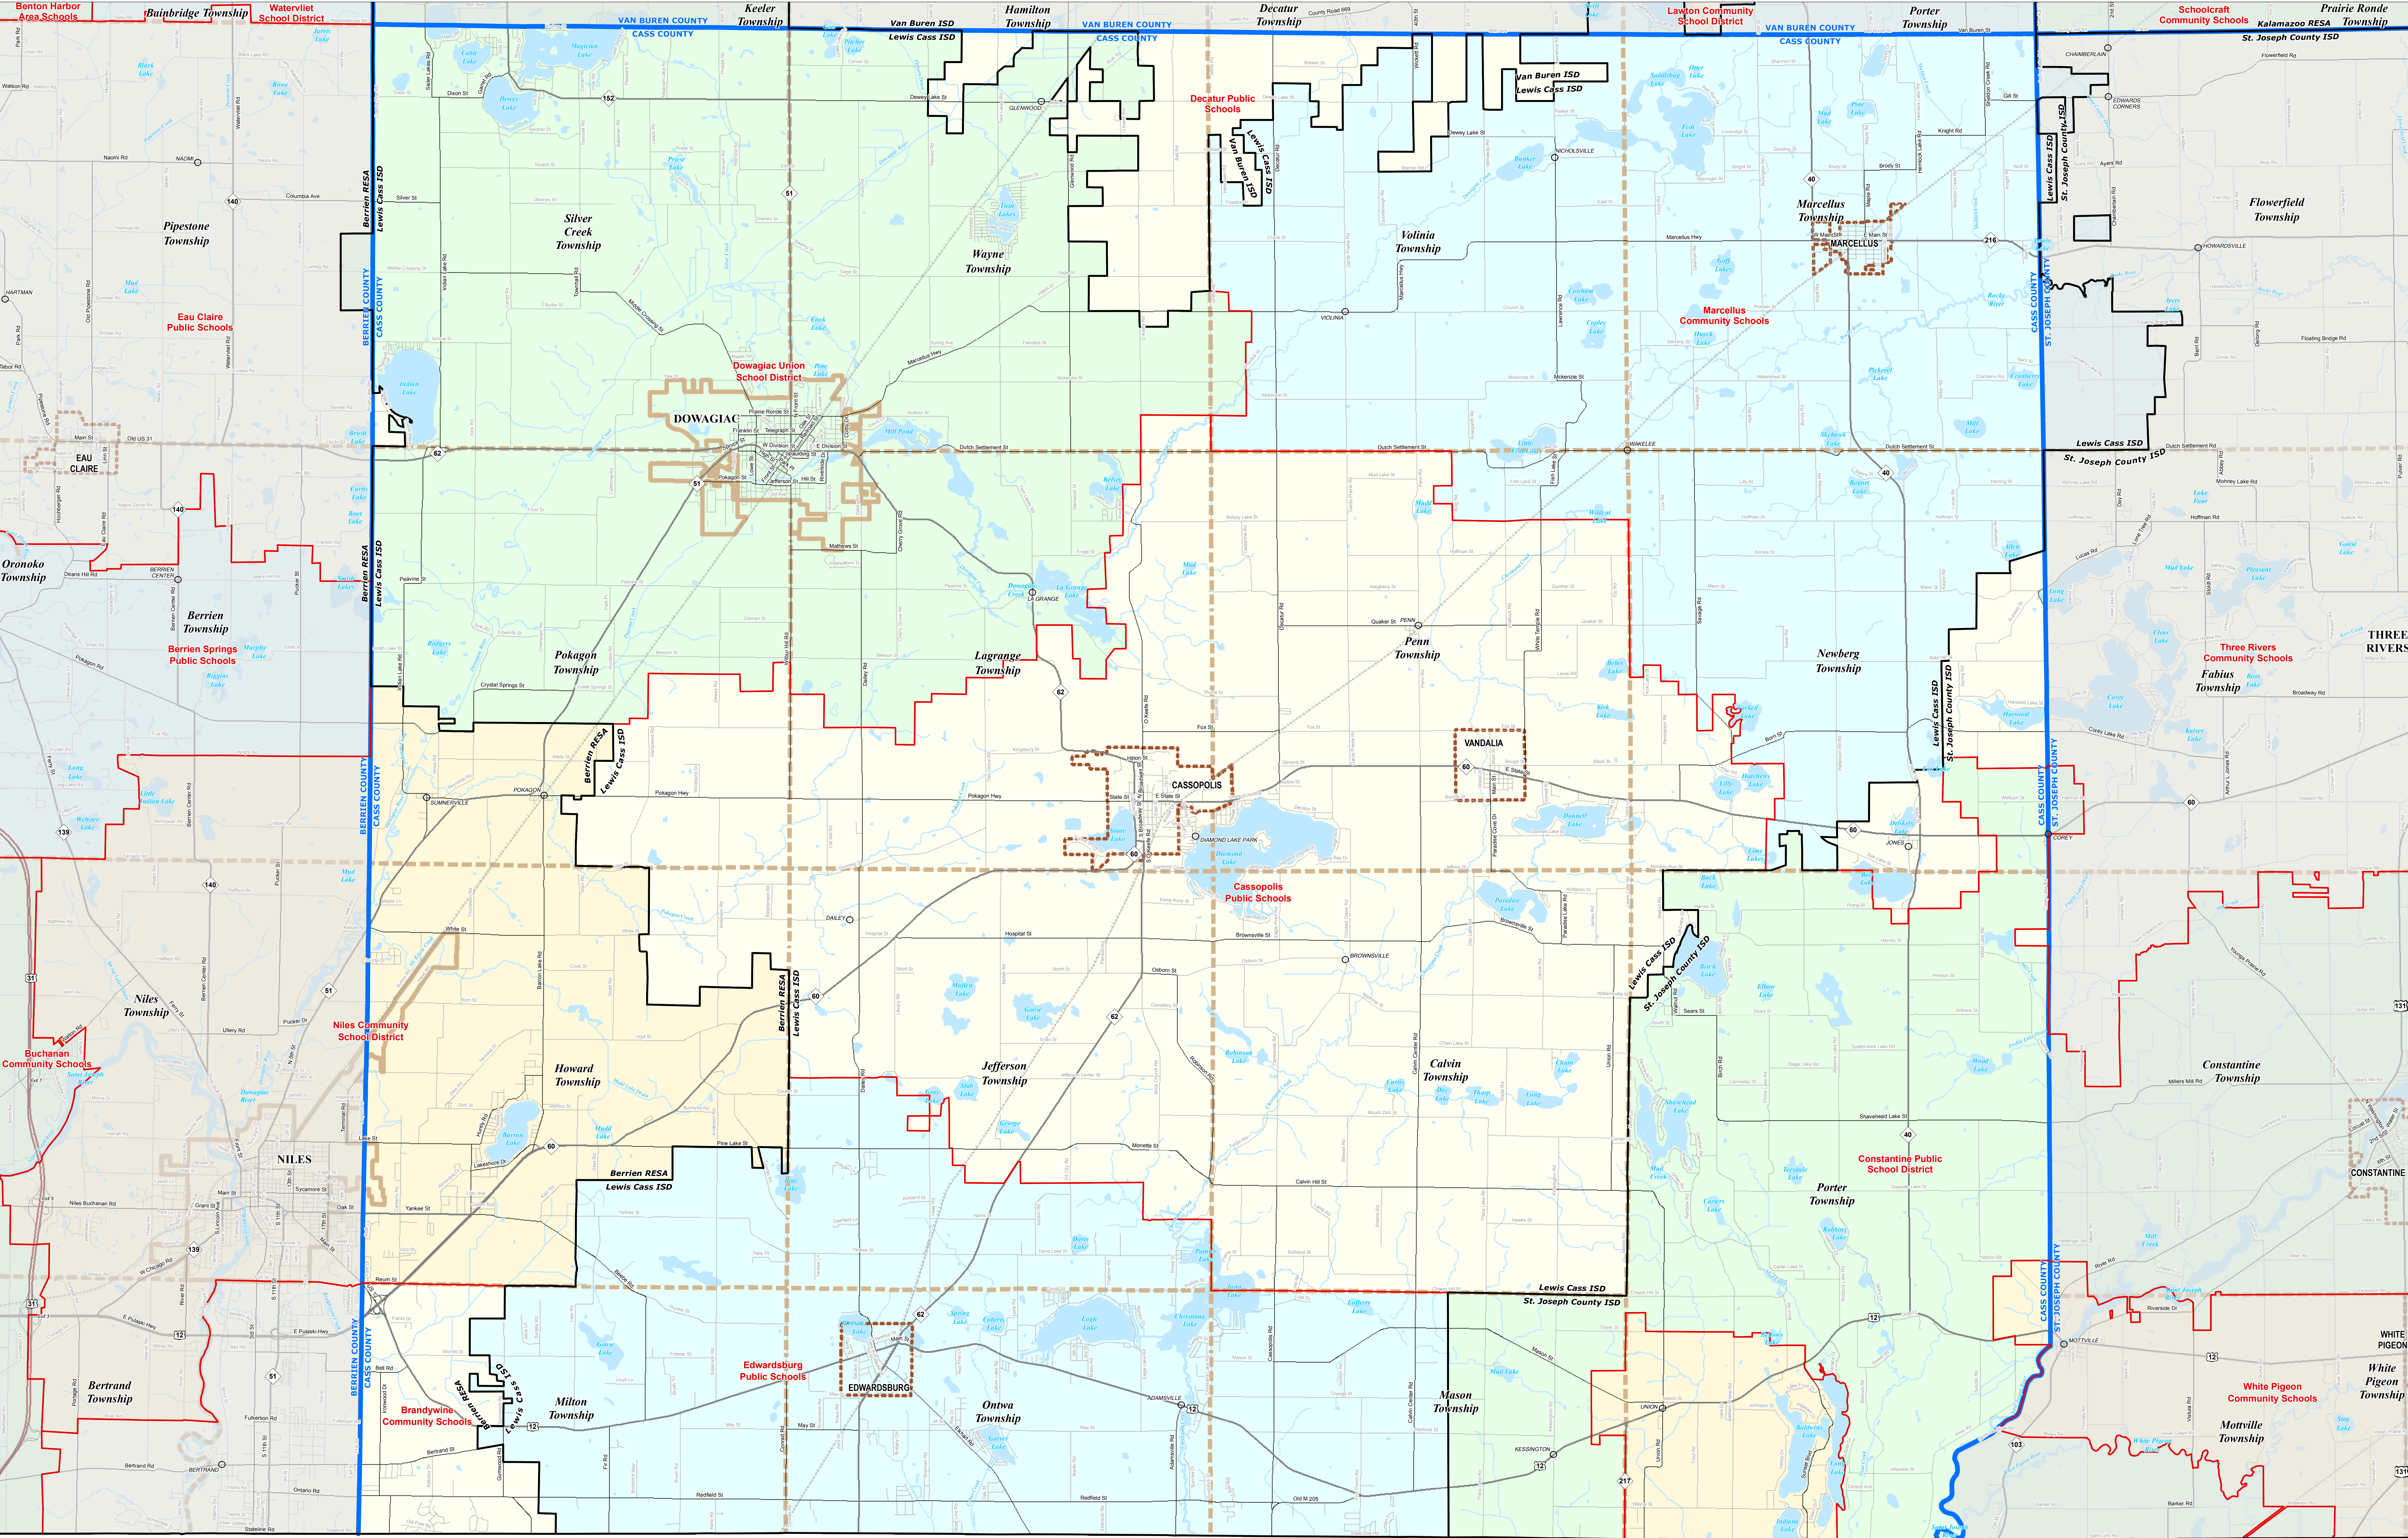

CASS COUNTY SCHOOL DISTRICTS

0 1 2 Miles

11/15/13

Legend

Source: Michigan Geographic Framework, v13a