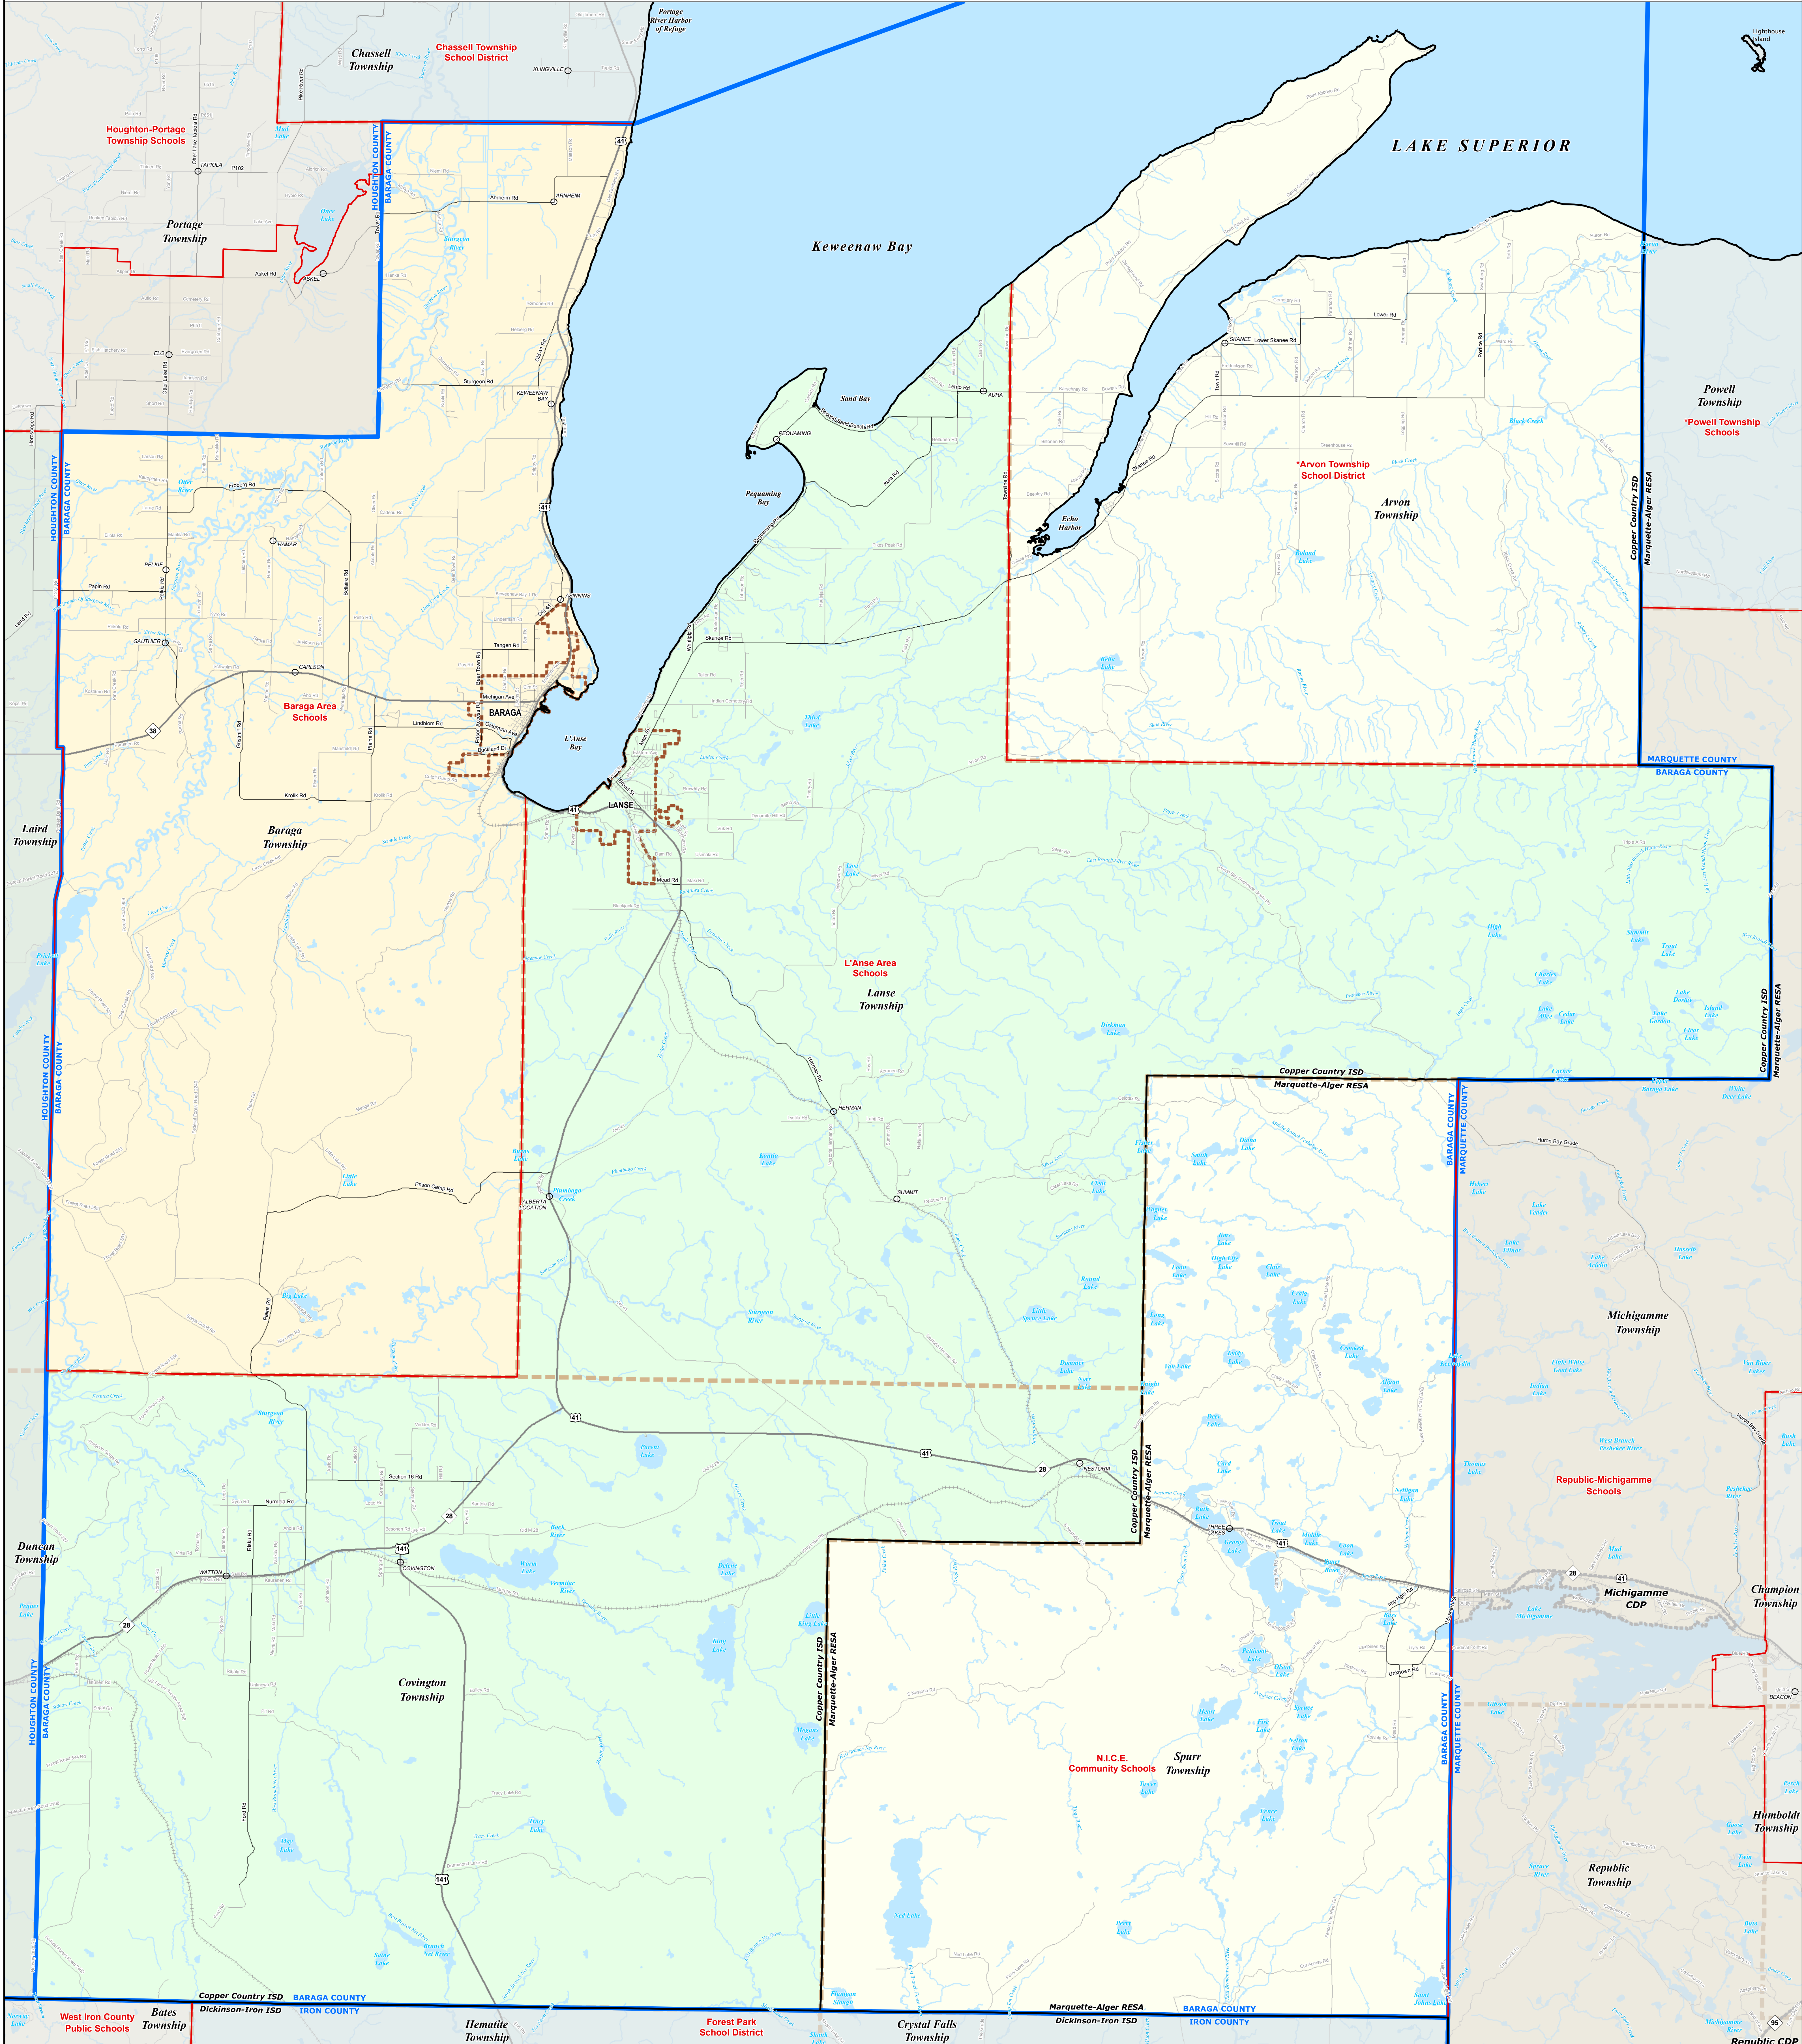

BARAGA COUNTY SCHOOL DISTRICTS

0 1 2 Miles

*Note: Non K-12 School Districts identified with Asterisk (*) in Name

11/15/13

Legend	
	Intermediate School District
	School District
	City
	Township
	Village
	Census Designated Place
	County
	Unincorporated Place
	Freeway
	Highway
	Primary Road
	Local Road
	Railroad
	Water Feature
	River, Stream, or Drain

Source: Michigan Geographic Framework, v13a