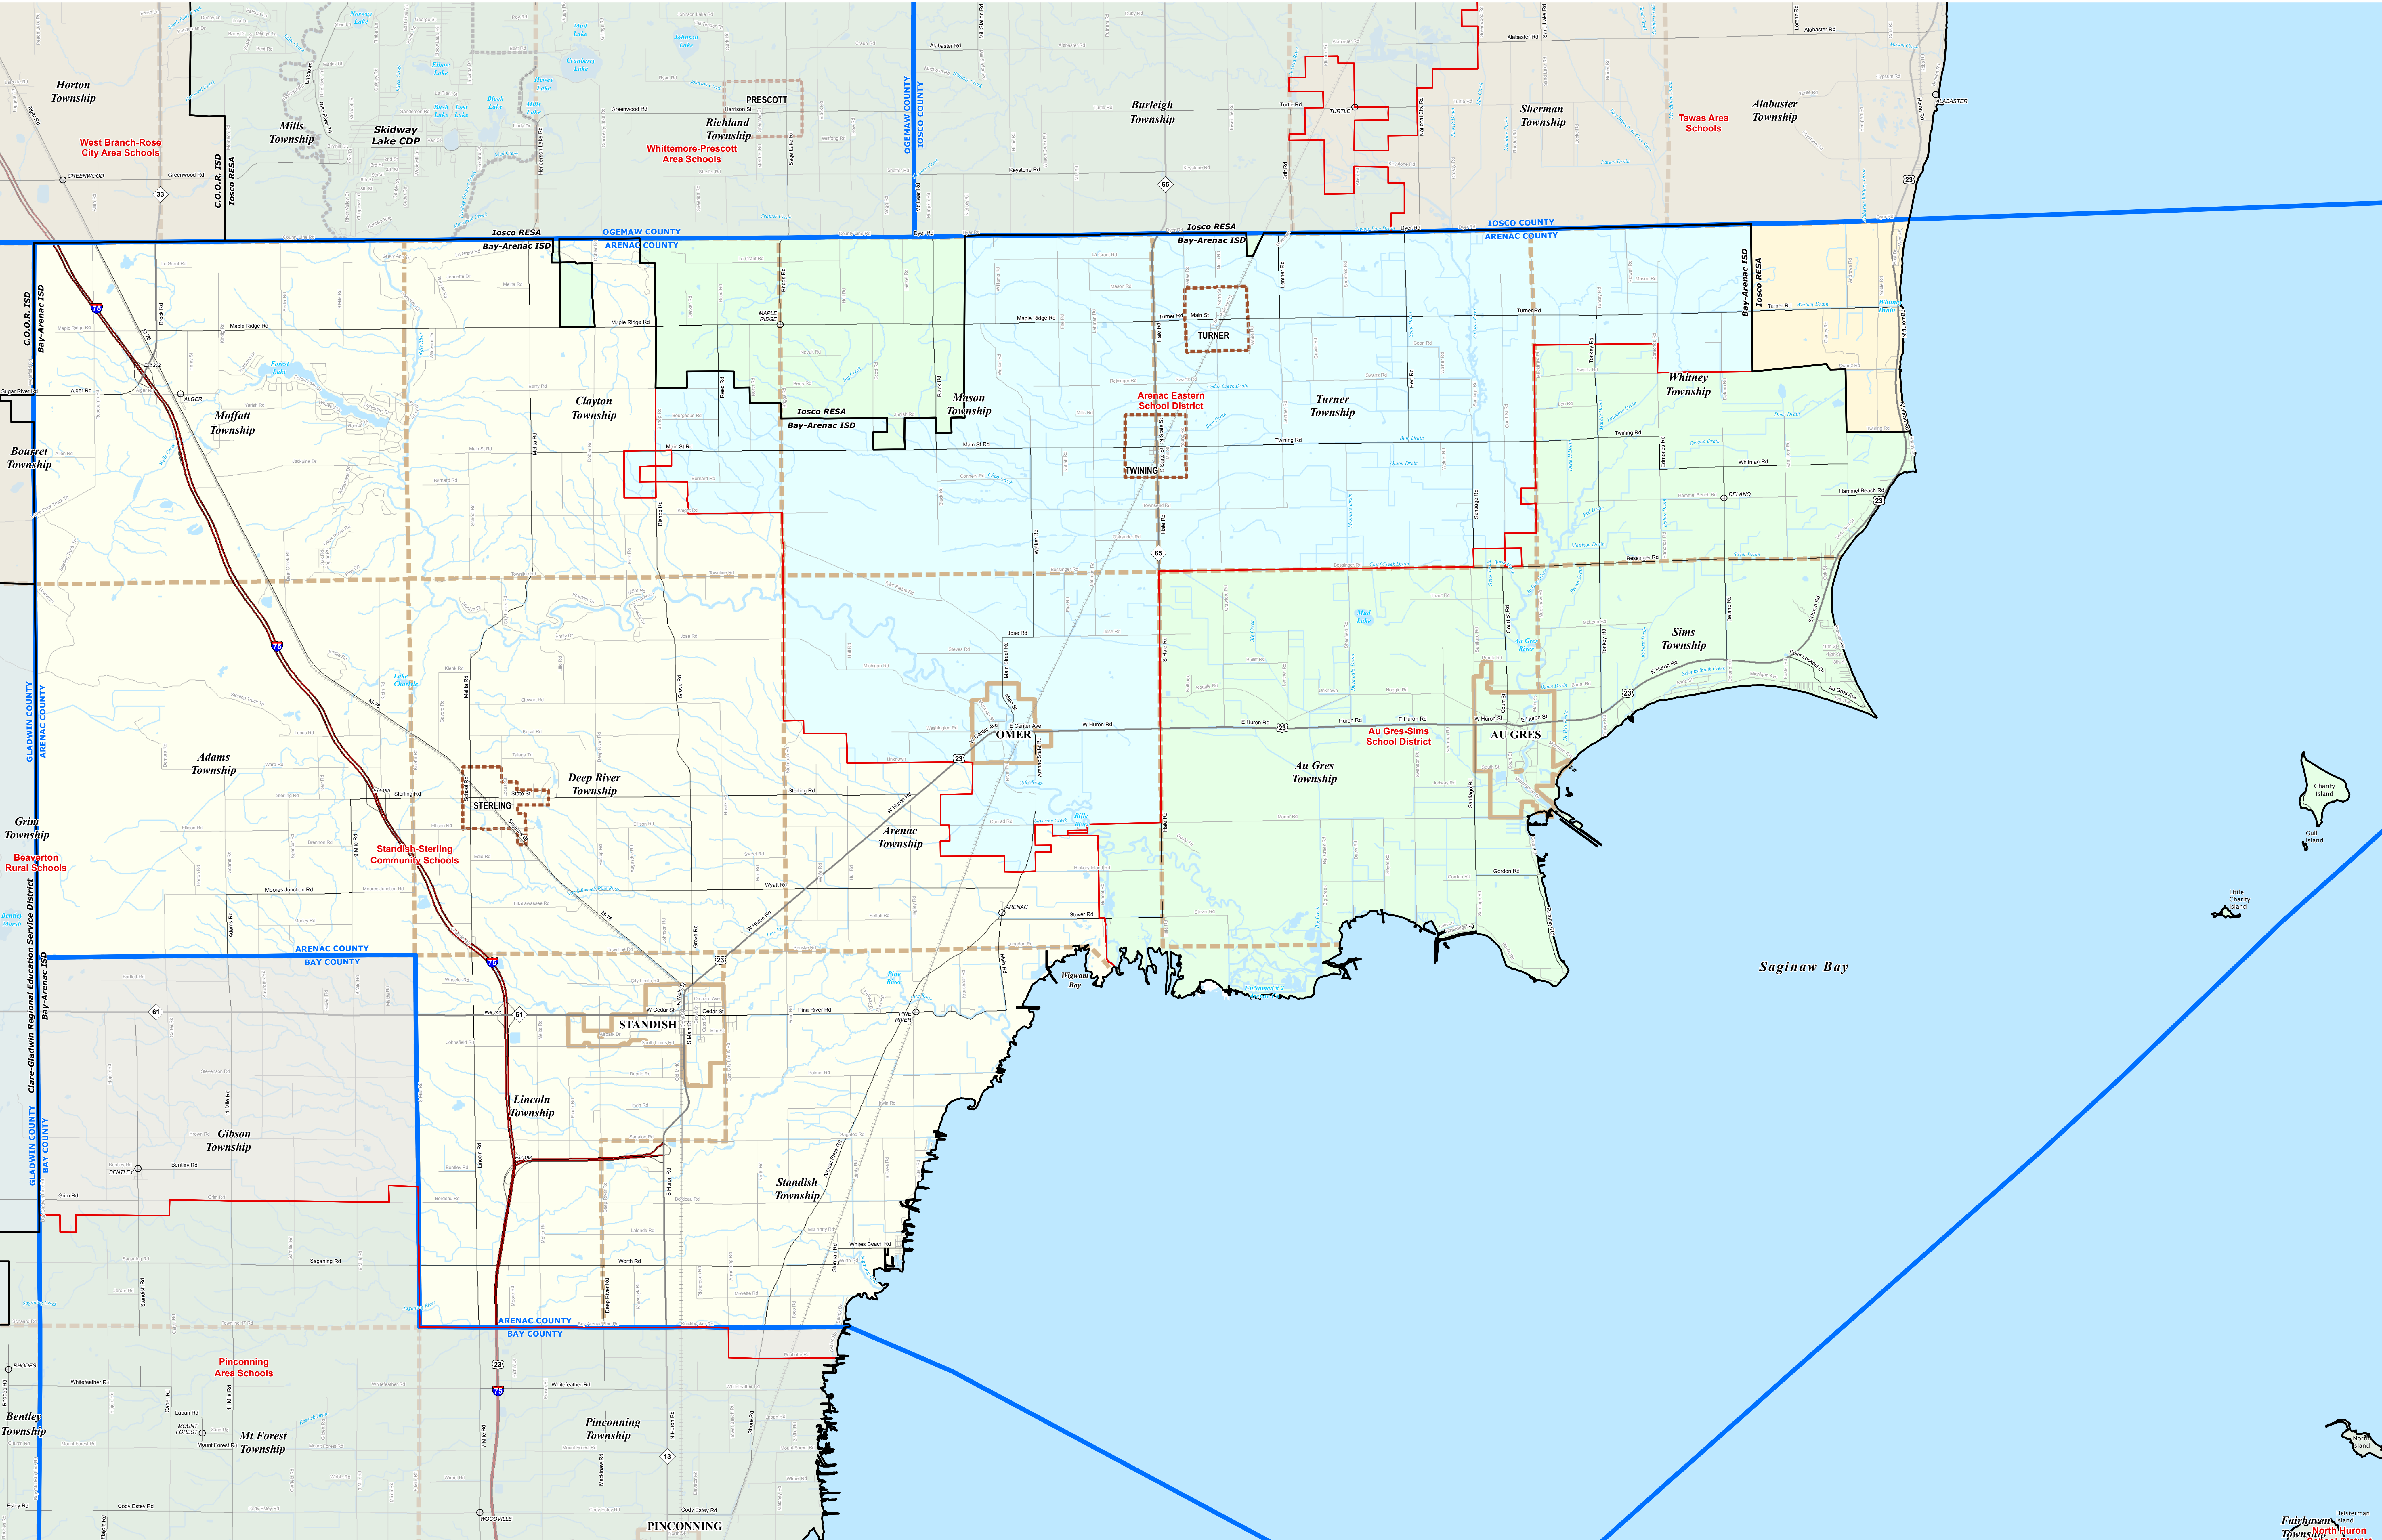

ARENAC COUNTY SCHOOL DISTRICTS

0 1 2 Miles

11/15/13

Legend

Intermediate School District	County	Railroad
School District	Unincorporated Place	Water Feature
City	Freeway	River, Stream, or Drain
Township	Highway	
Village	Primary Road	
Census Designated Place	Local Road	

Source: Michigan Geographic Framework, v13a