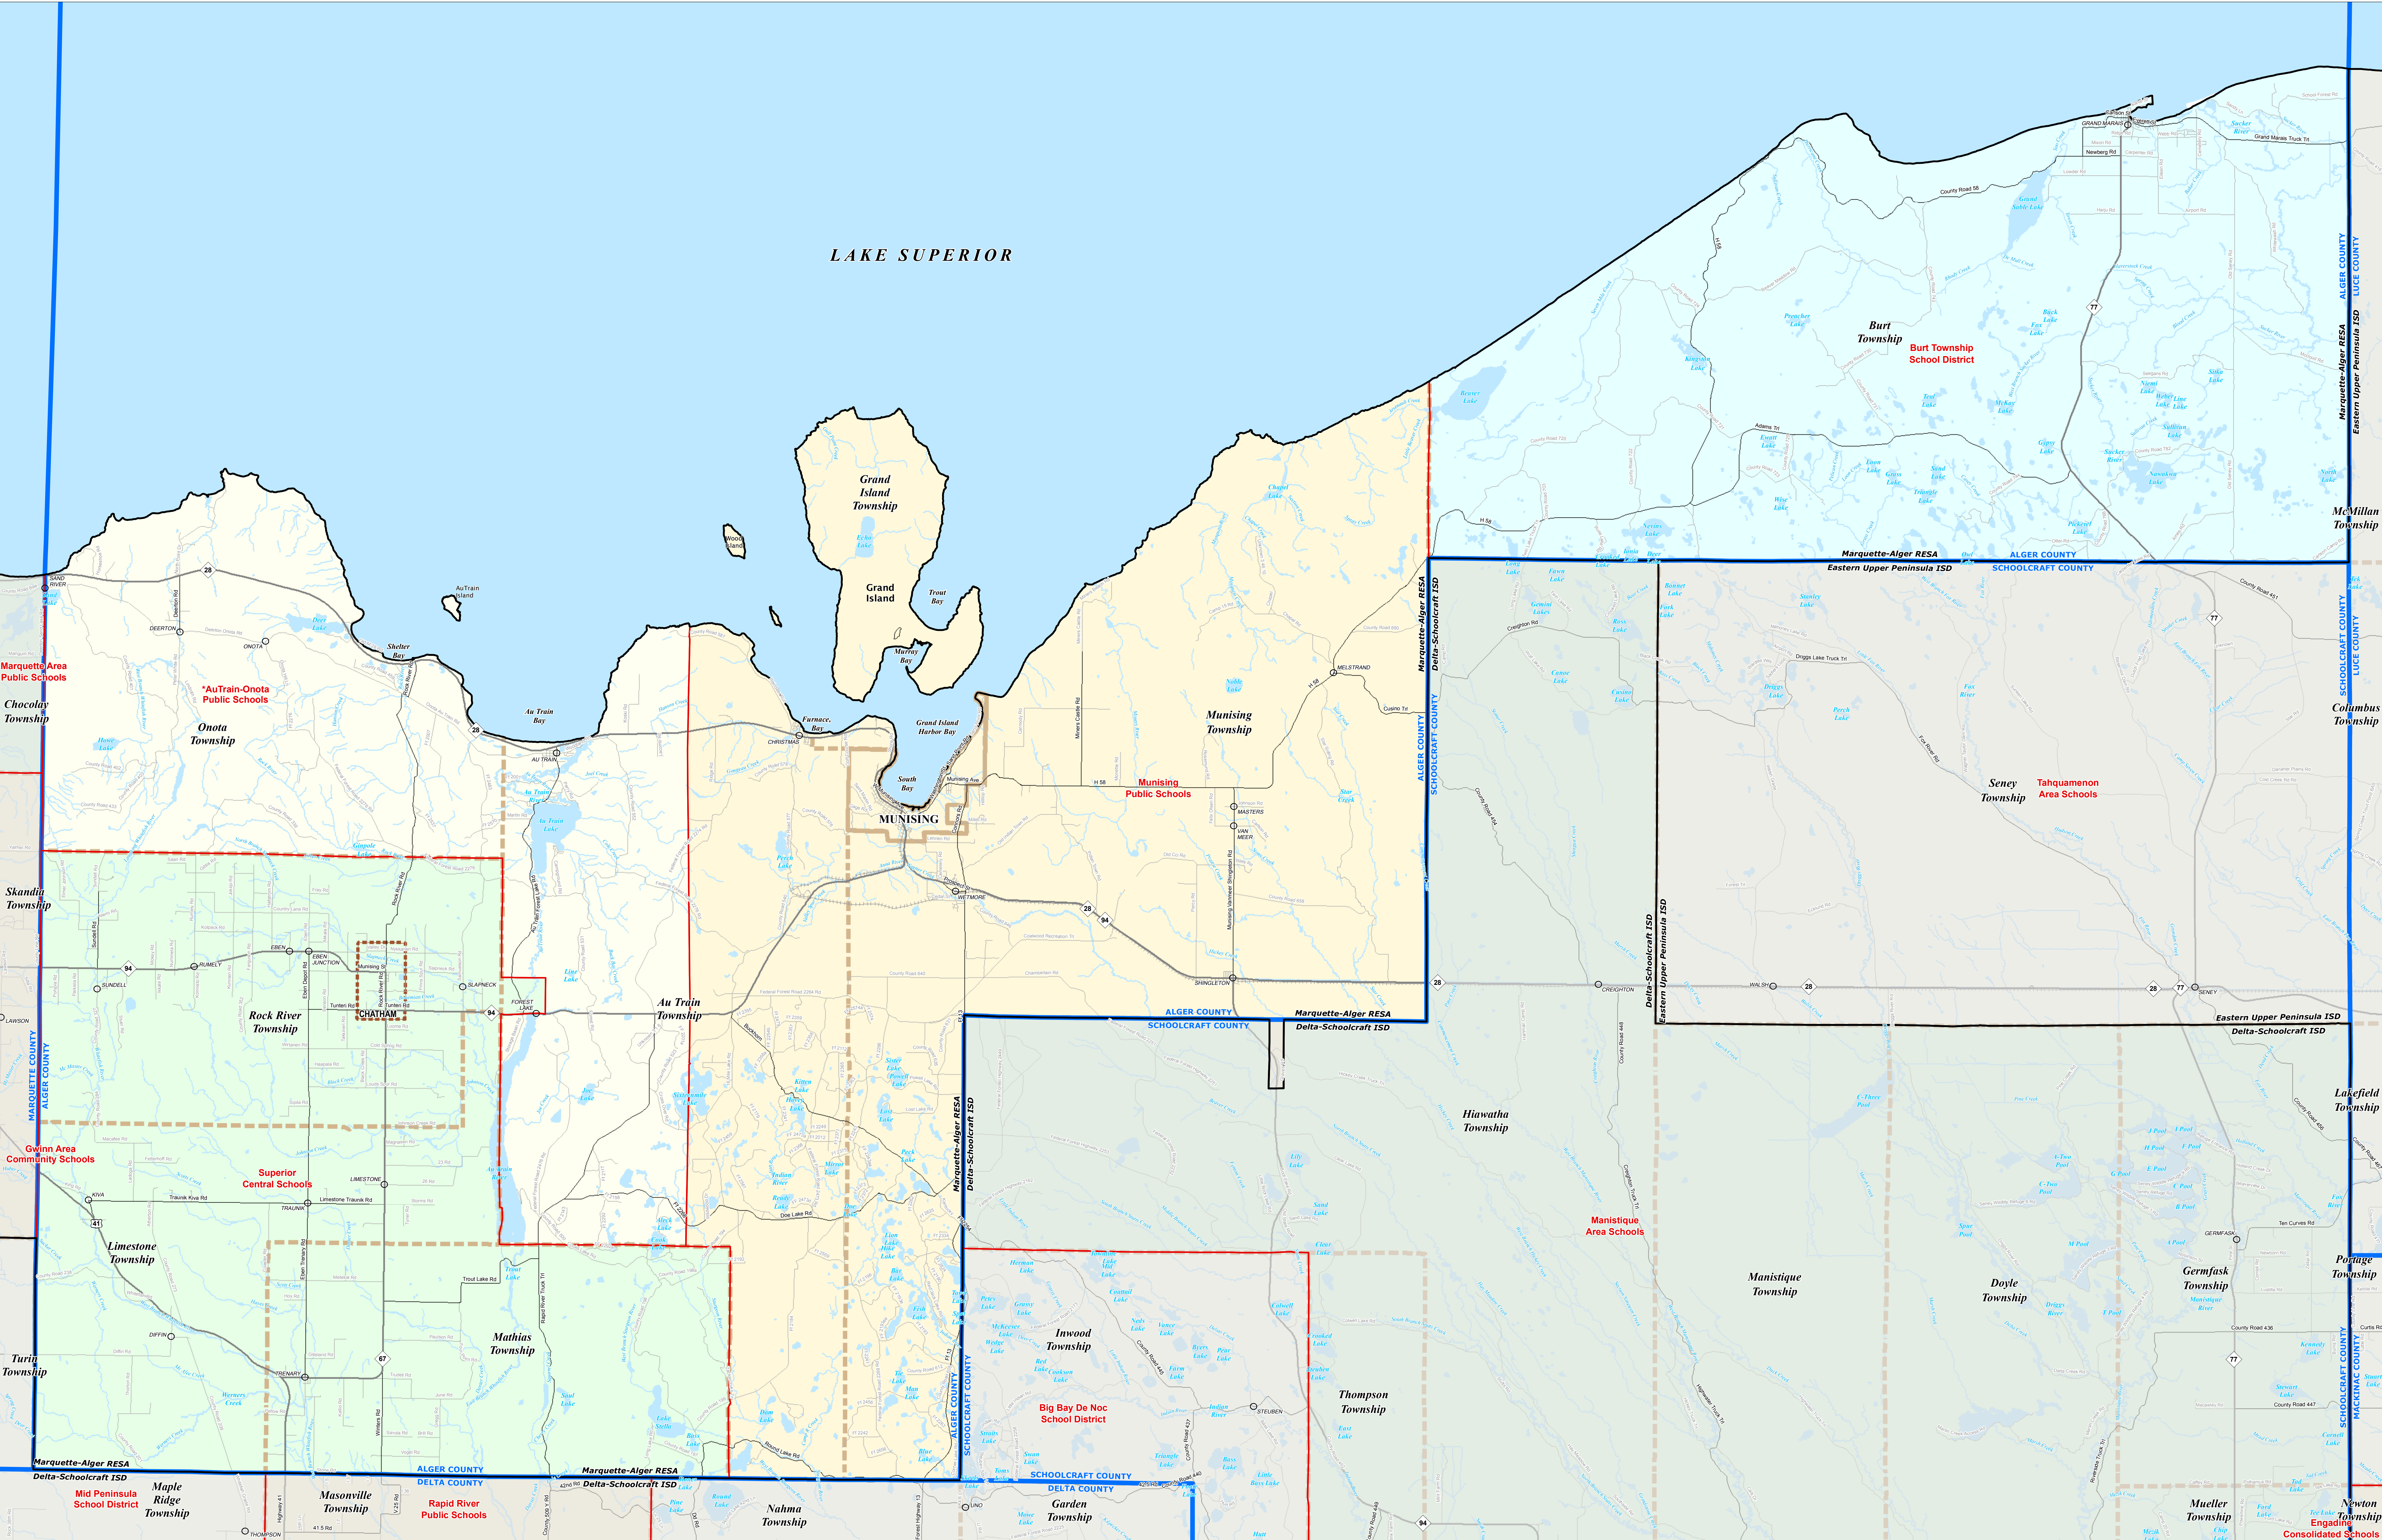

ALGER COUNTY SCHOOL DISTRICTS

0 1 2 Miles

11/15/13

Legend

	Intermediate School District		County		Railroad
	School District		Unincorporated Place		Water Feature
	City		Freeway		River, Stream, or Drain
	Township		Highway		Primary Road
	Village		Local Road		
	Census Designated Place				

Source: Michigan Geographic Framework, v13a