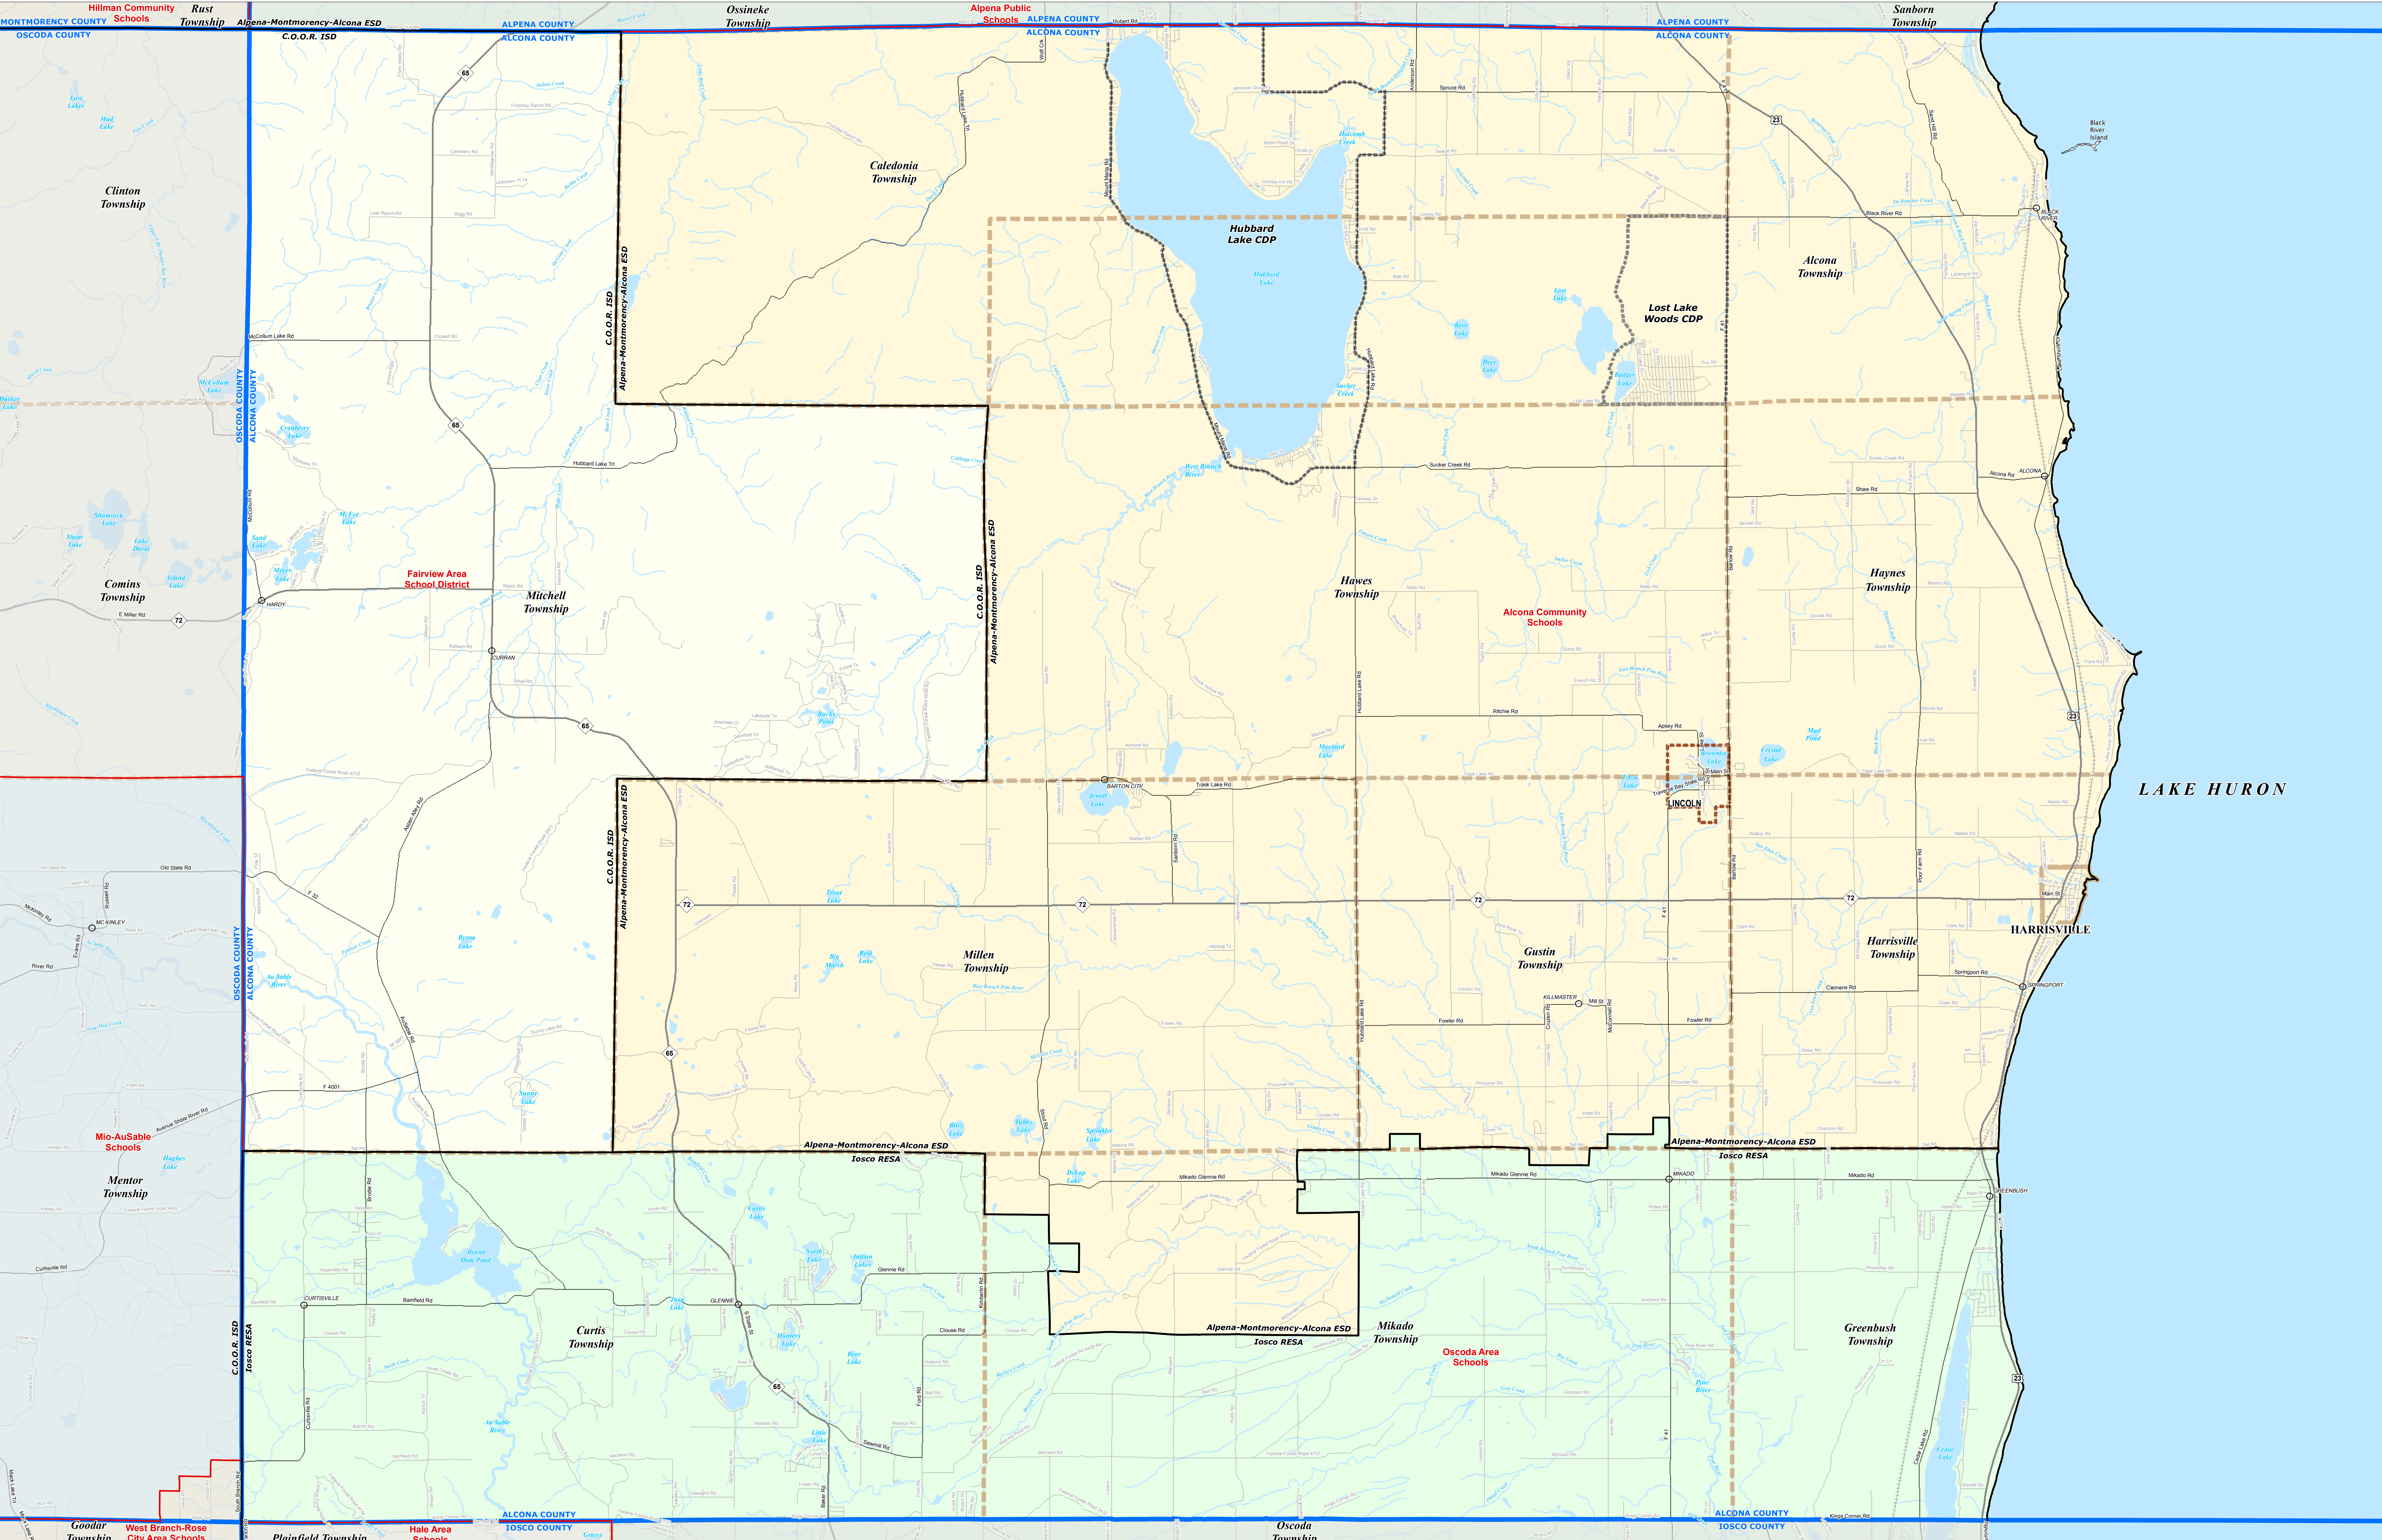

ALCONA COUNTY SCHOOL DISTRICTS

0 1 2 Miles

*Note: Non K-12 School Districts identified with Asterisk (*) in Name

11/15/13

Legend

	Intermediate School District		County		Railroad
	School District		Unincorporated Place		Water Feature
	City		Freeway		River, Stream, or Drain
	Township		Highway		Primary Road
	Village		Local Road		
	Census Designated Place				

Source: Michigan Geographic Framework, v13a