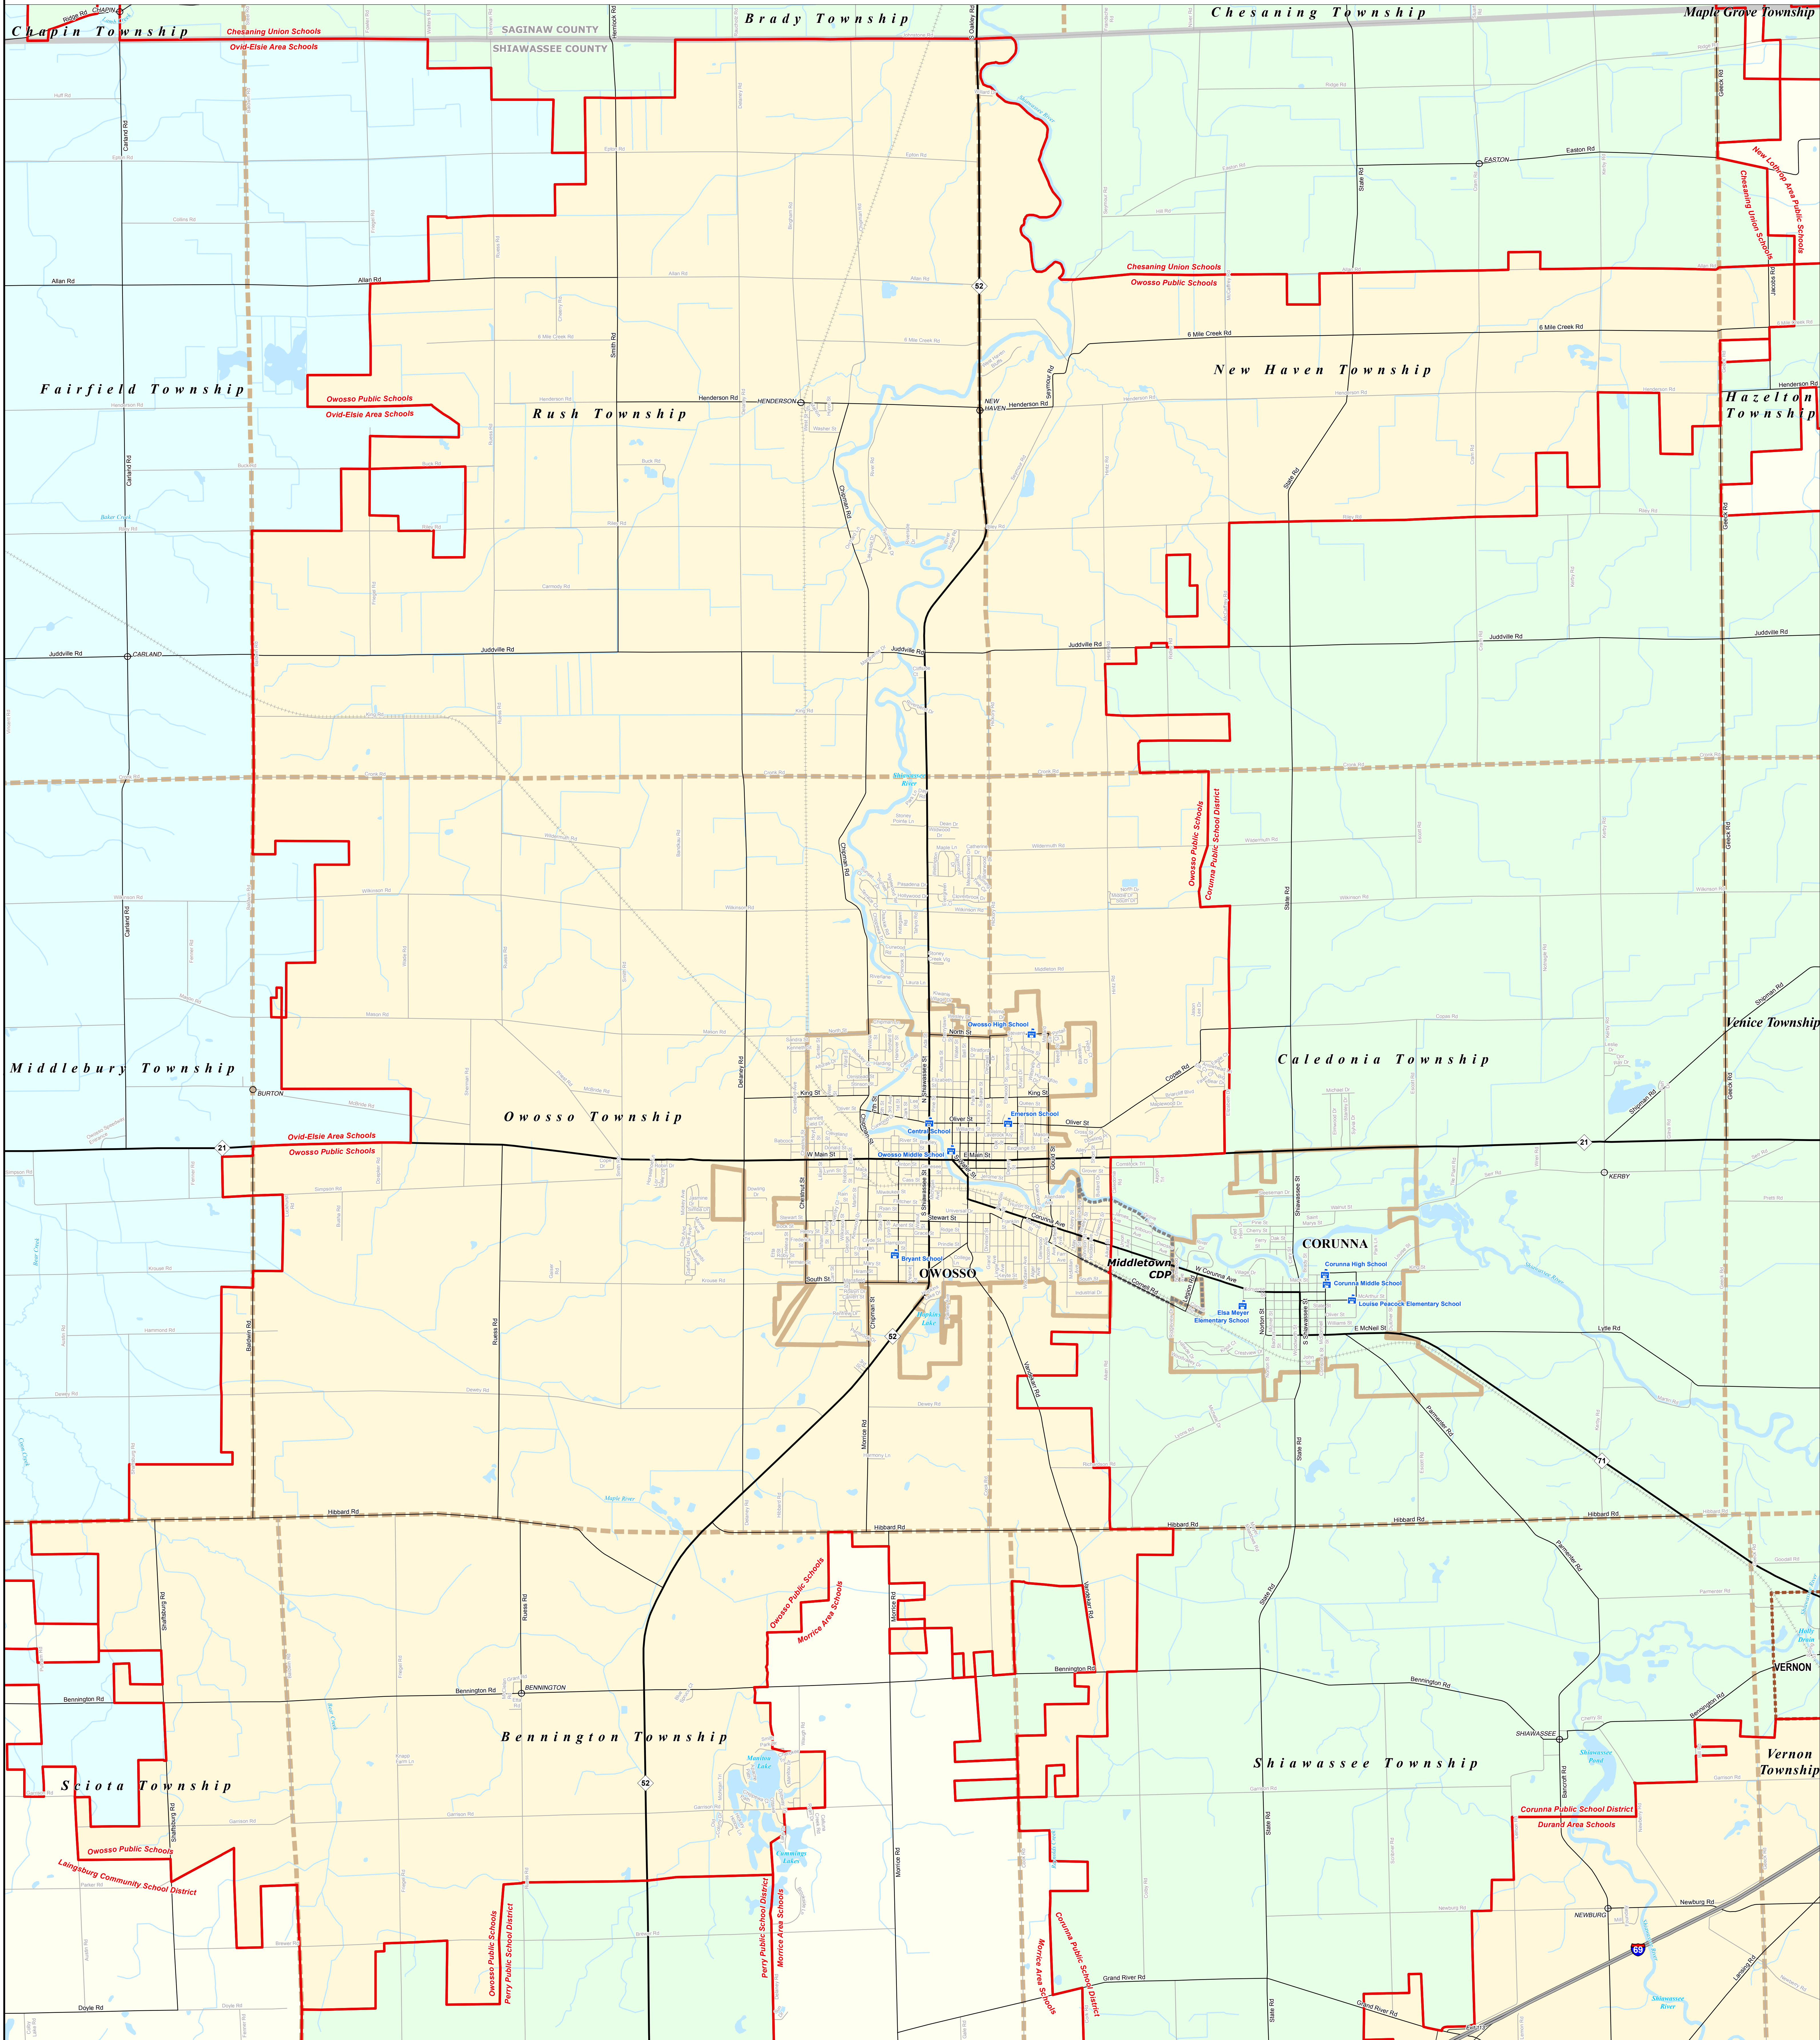

OWOSSO PUBLIC SCHOOLS

Shiawassee Regional ES

0 0.25 0.5 1 Miles

*Note: Non K-12 School Districts identified with Asterisk (*) in Name

11/14/13

Legend   - School District   - County   - City   - Township   - Village   - Census Designated Place   - Unincorporated Place   - School   - Freeway   - Primary Road   - Local Road   - Railroad   - Water Feature   - River, Stream, or Drain

Source: Michigan Geographic Framework, v13a