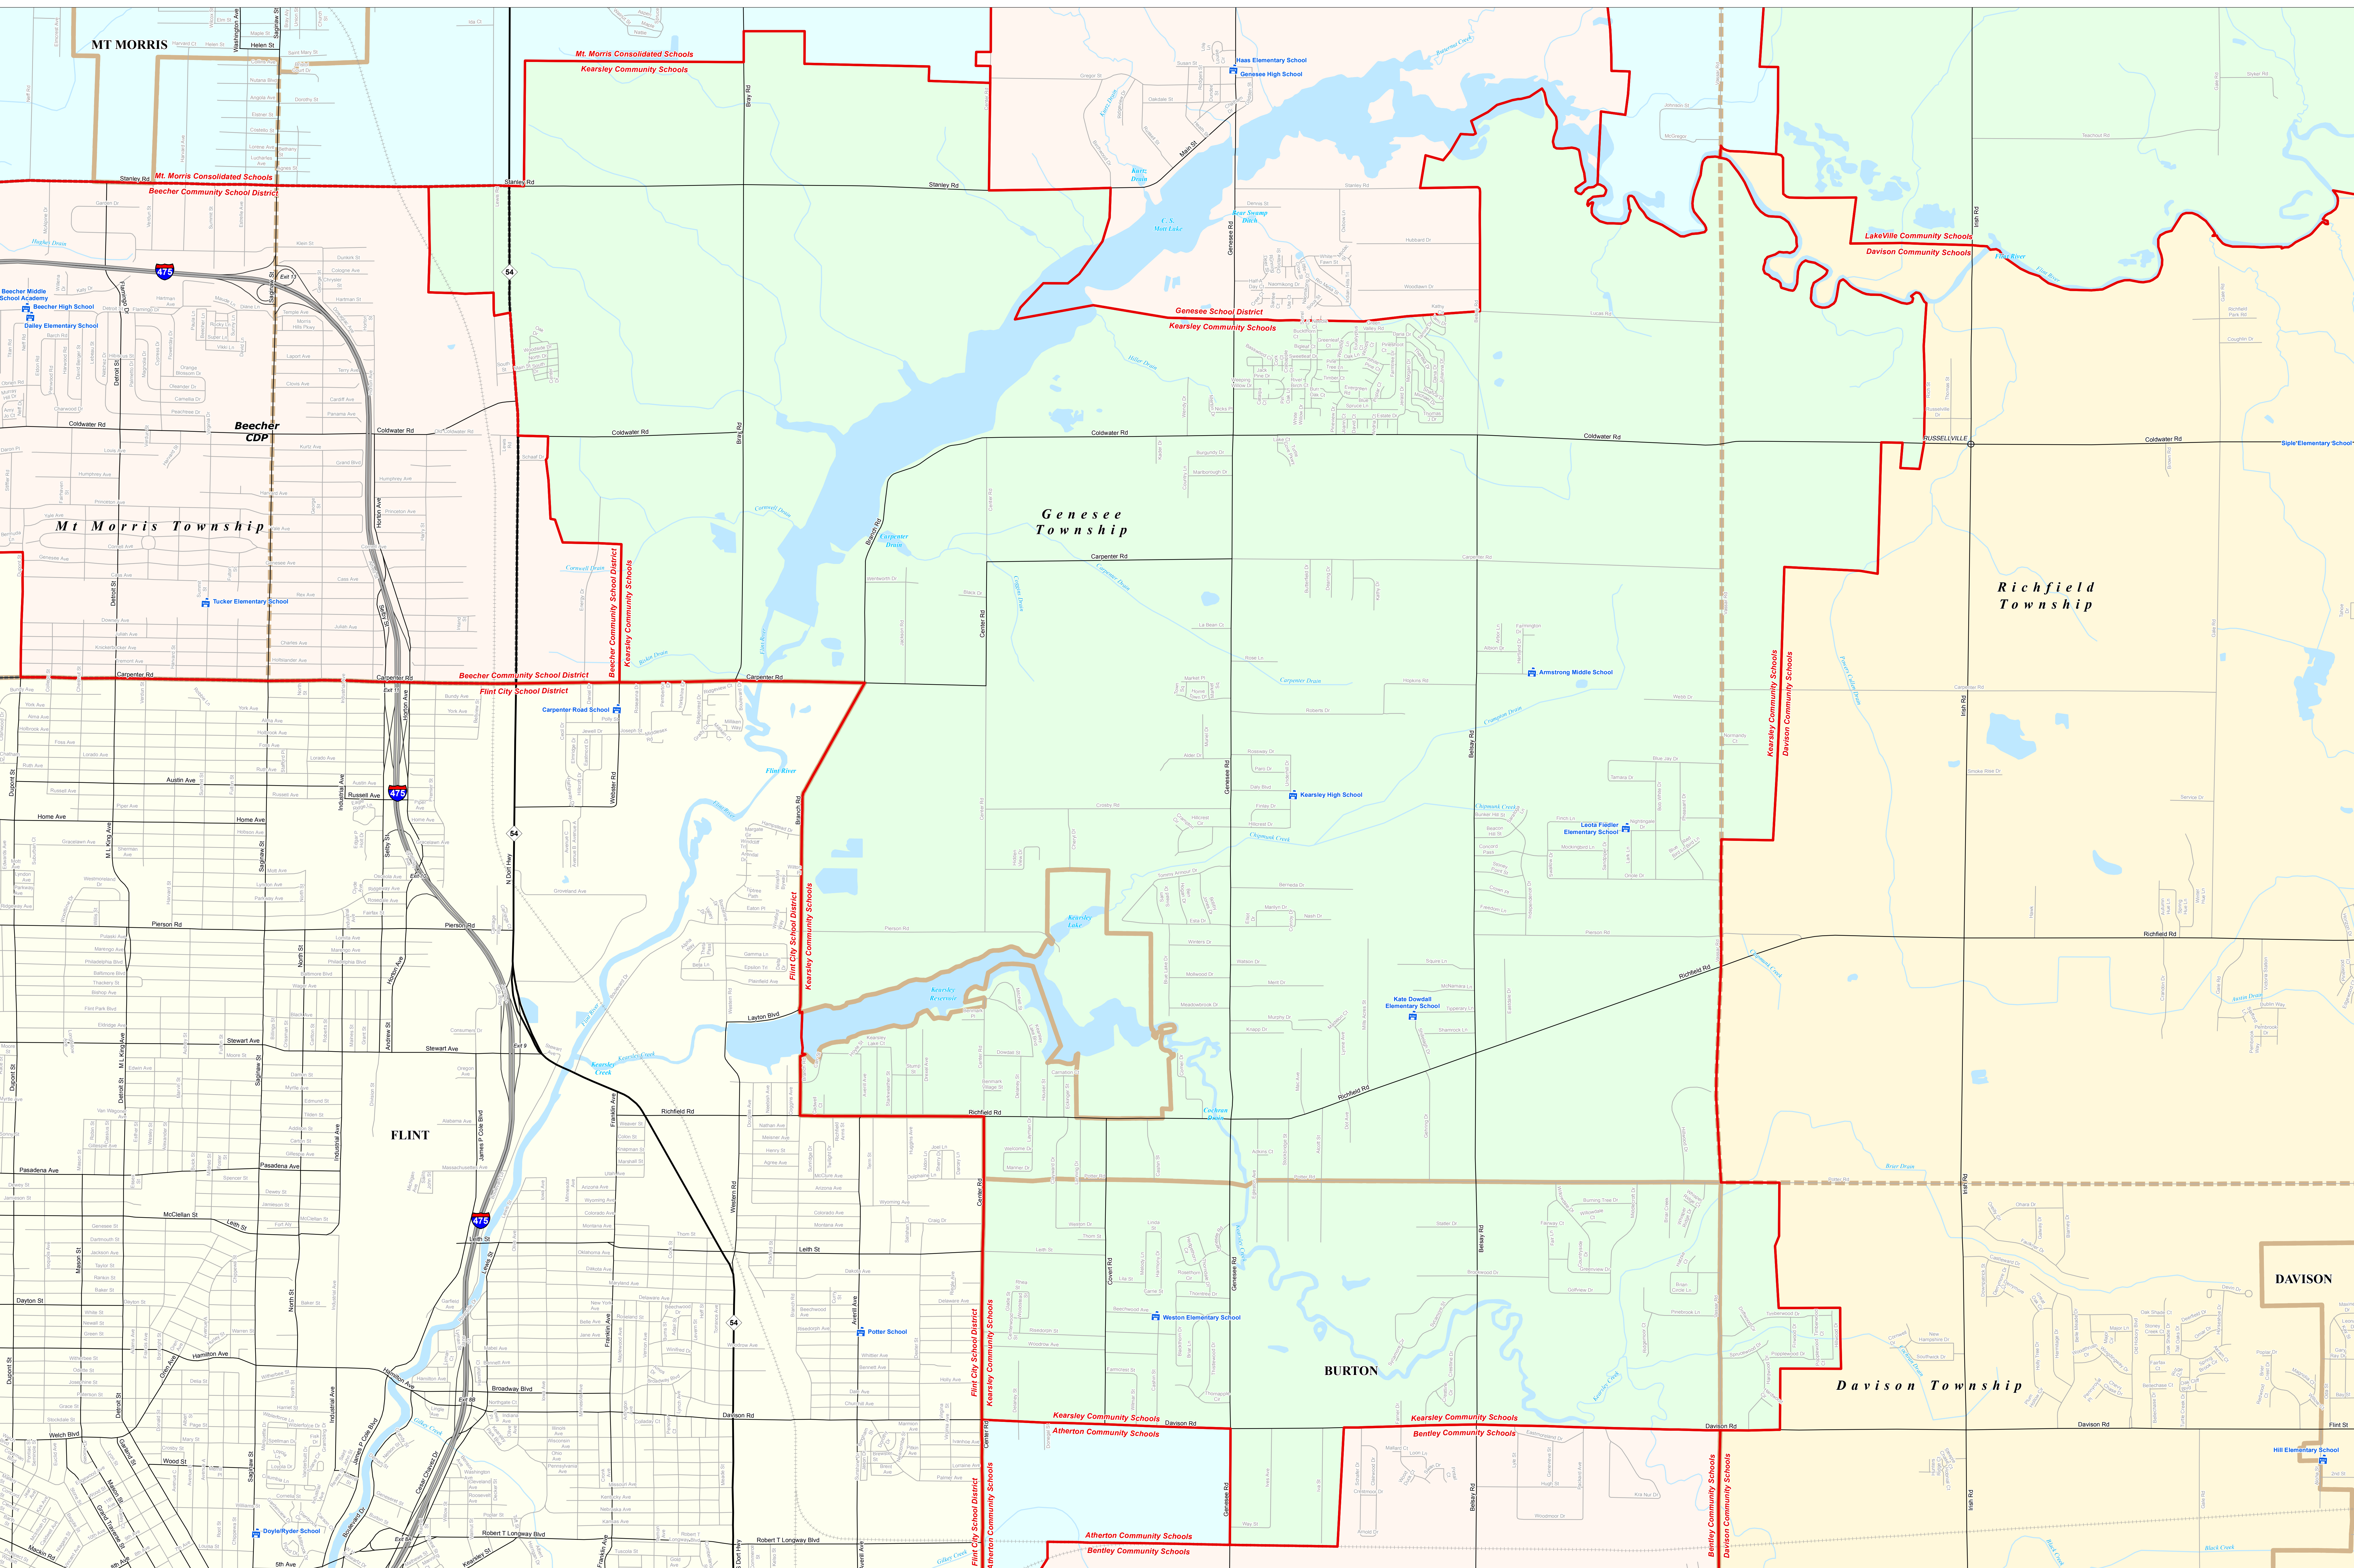

KEARSLEY COMMUNITY SCHOOLS

Genesee ISD

11/12/13

Legend	
School District	School
County	Water Feature
City	River, Stream, or Drain
Township	Freeway
Village	Highway
Census Designated Place	Primary Road
	Local Road
	Railroad

Source: Michigan Geographic Framework, v13a