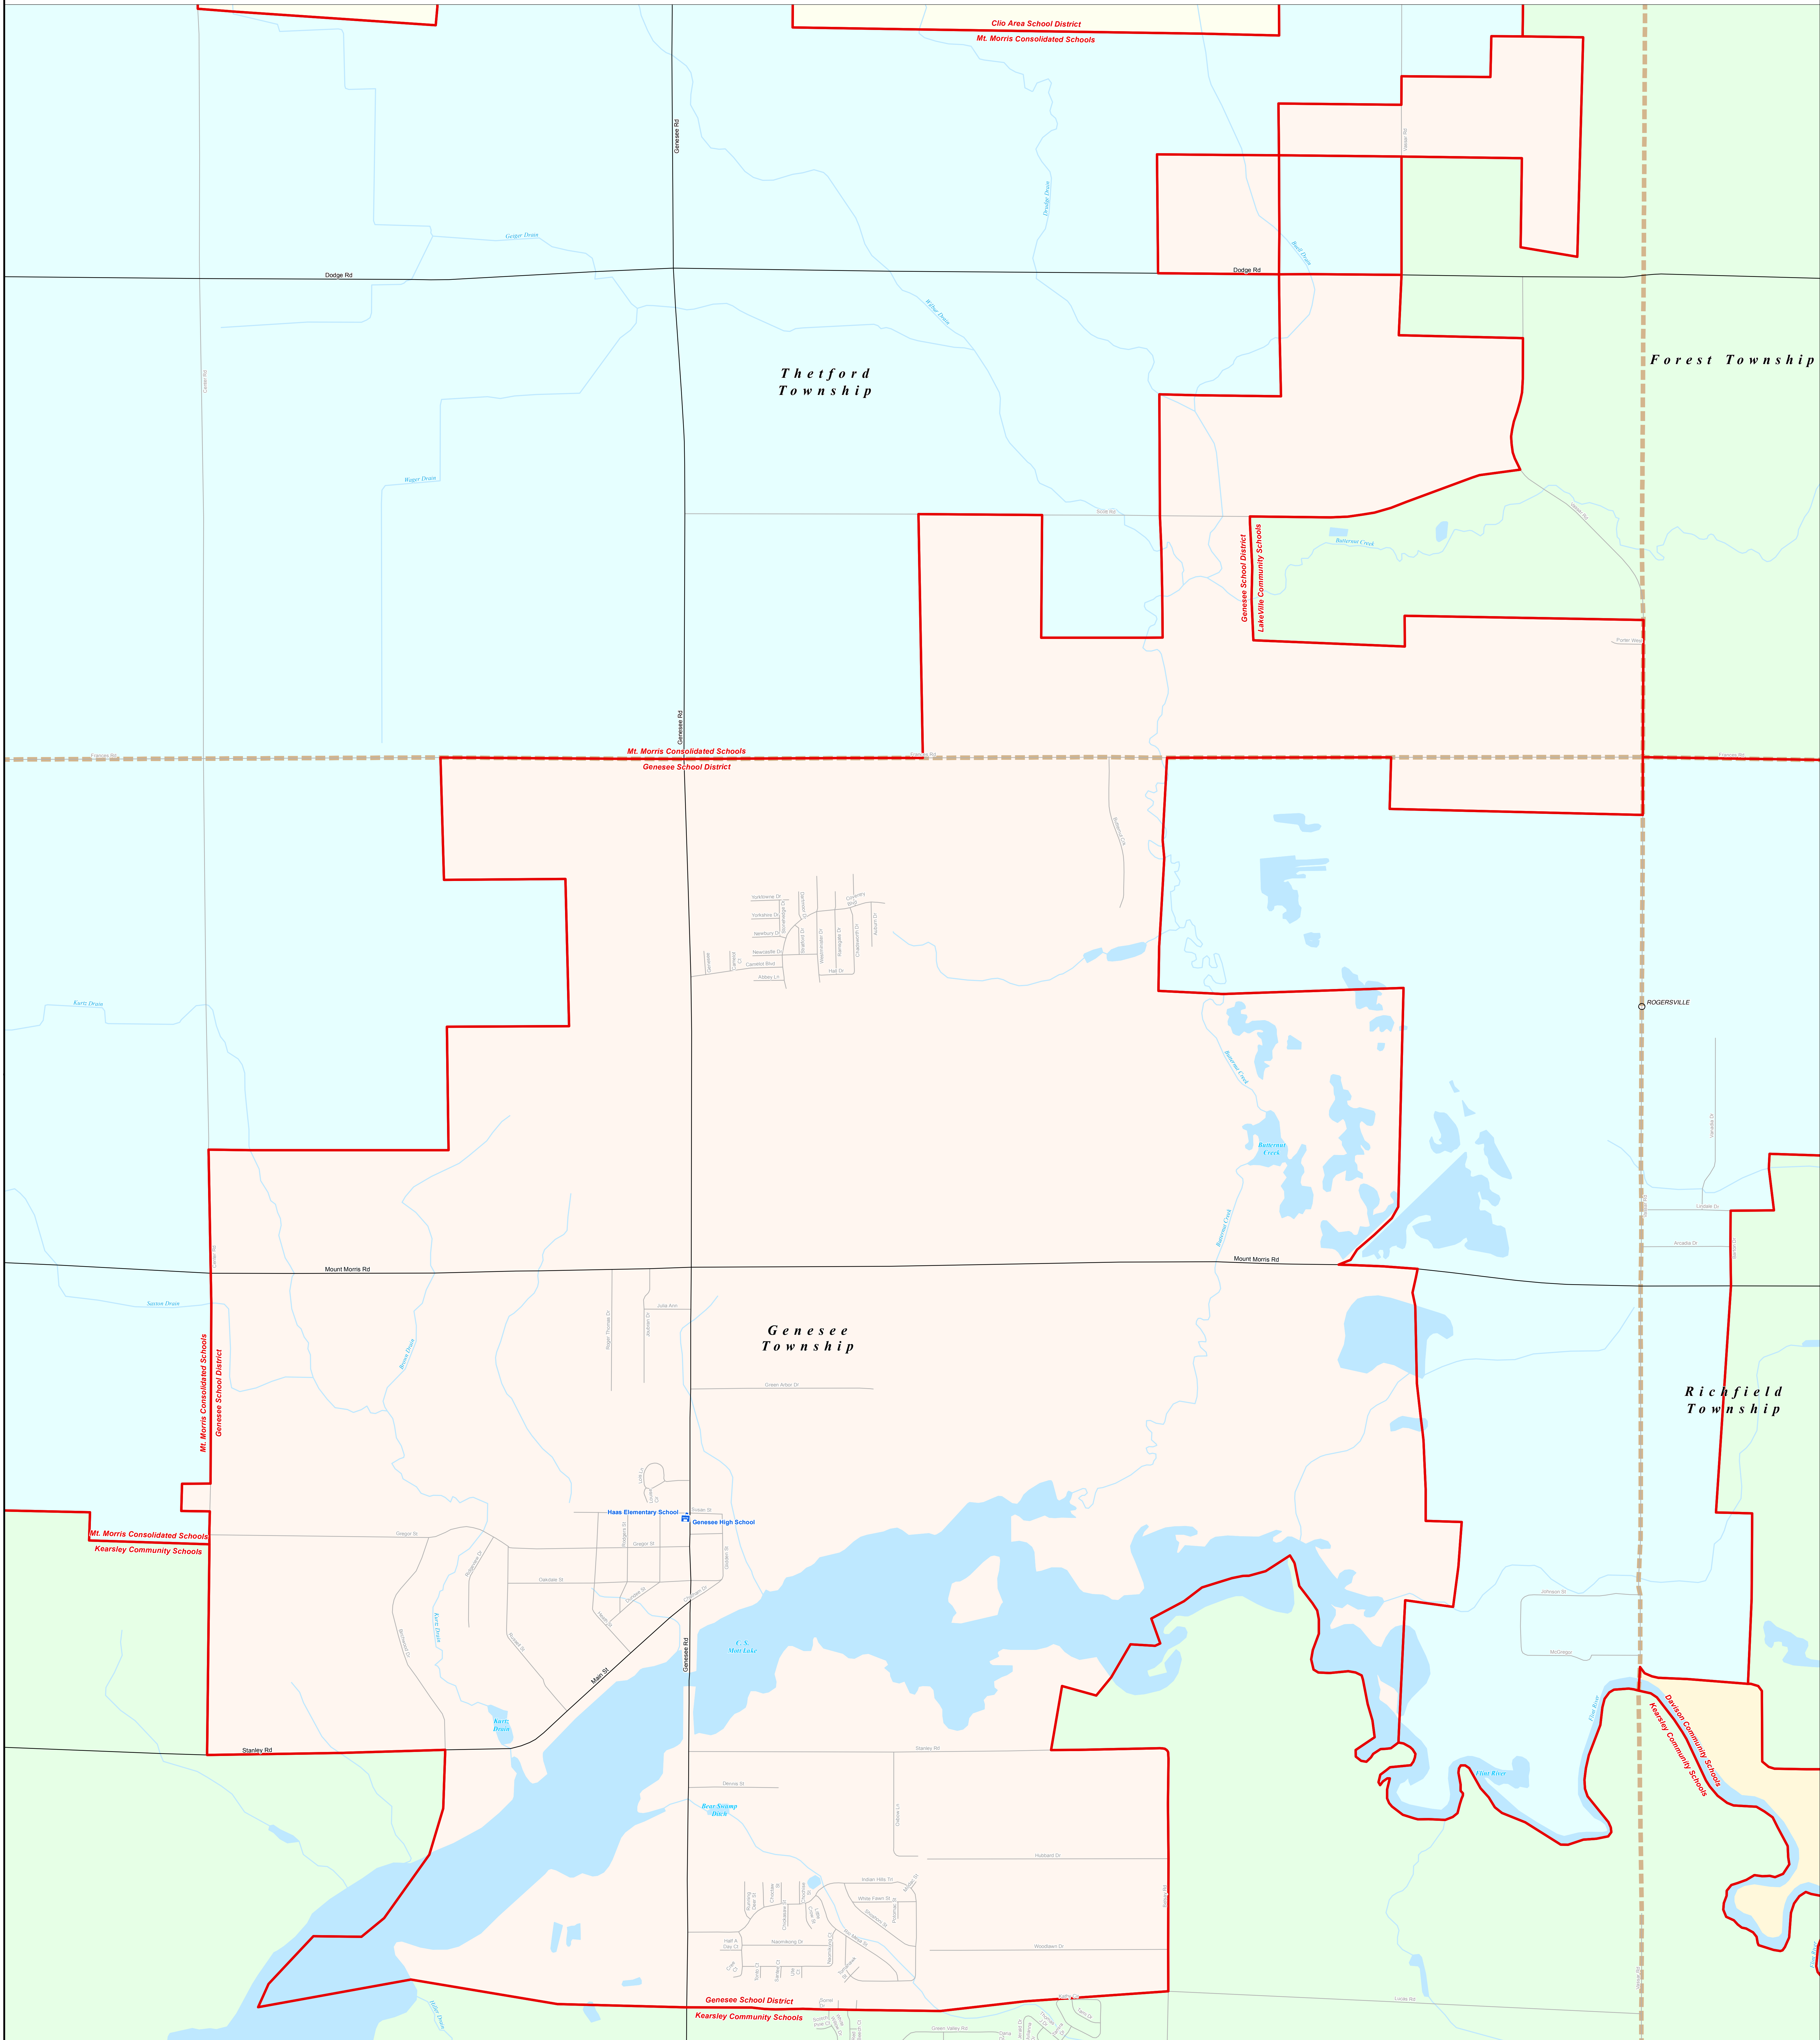

GENESEE SCHOOL DISTRICT

Genesee ISD

*Note: Non K-12 School Districts identified with Asterisk (*) in Name

11/14/13

Legend	
School District	School District
County	School
City	Water Feature
Township	River, Stream, or Drain
Village	Railroad
Census Designated Place	Freeway
	Highway
	Primary Road
	Local Road

Source: Michigan Geographic Framework, v13a