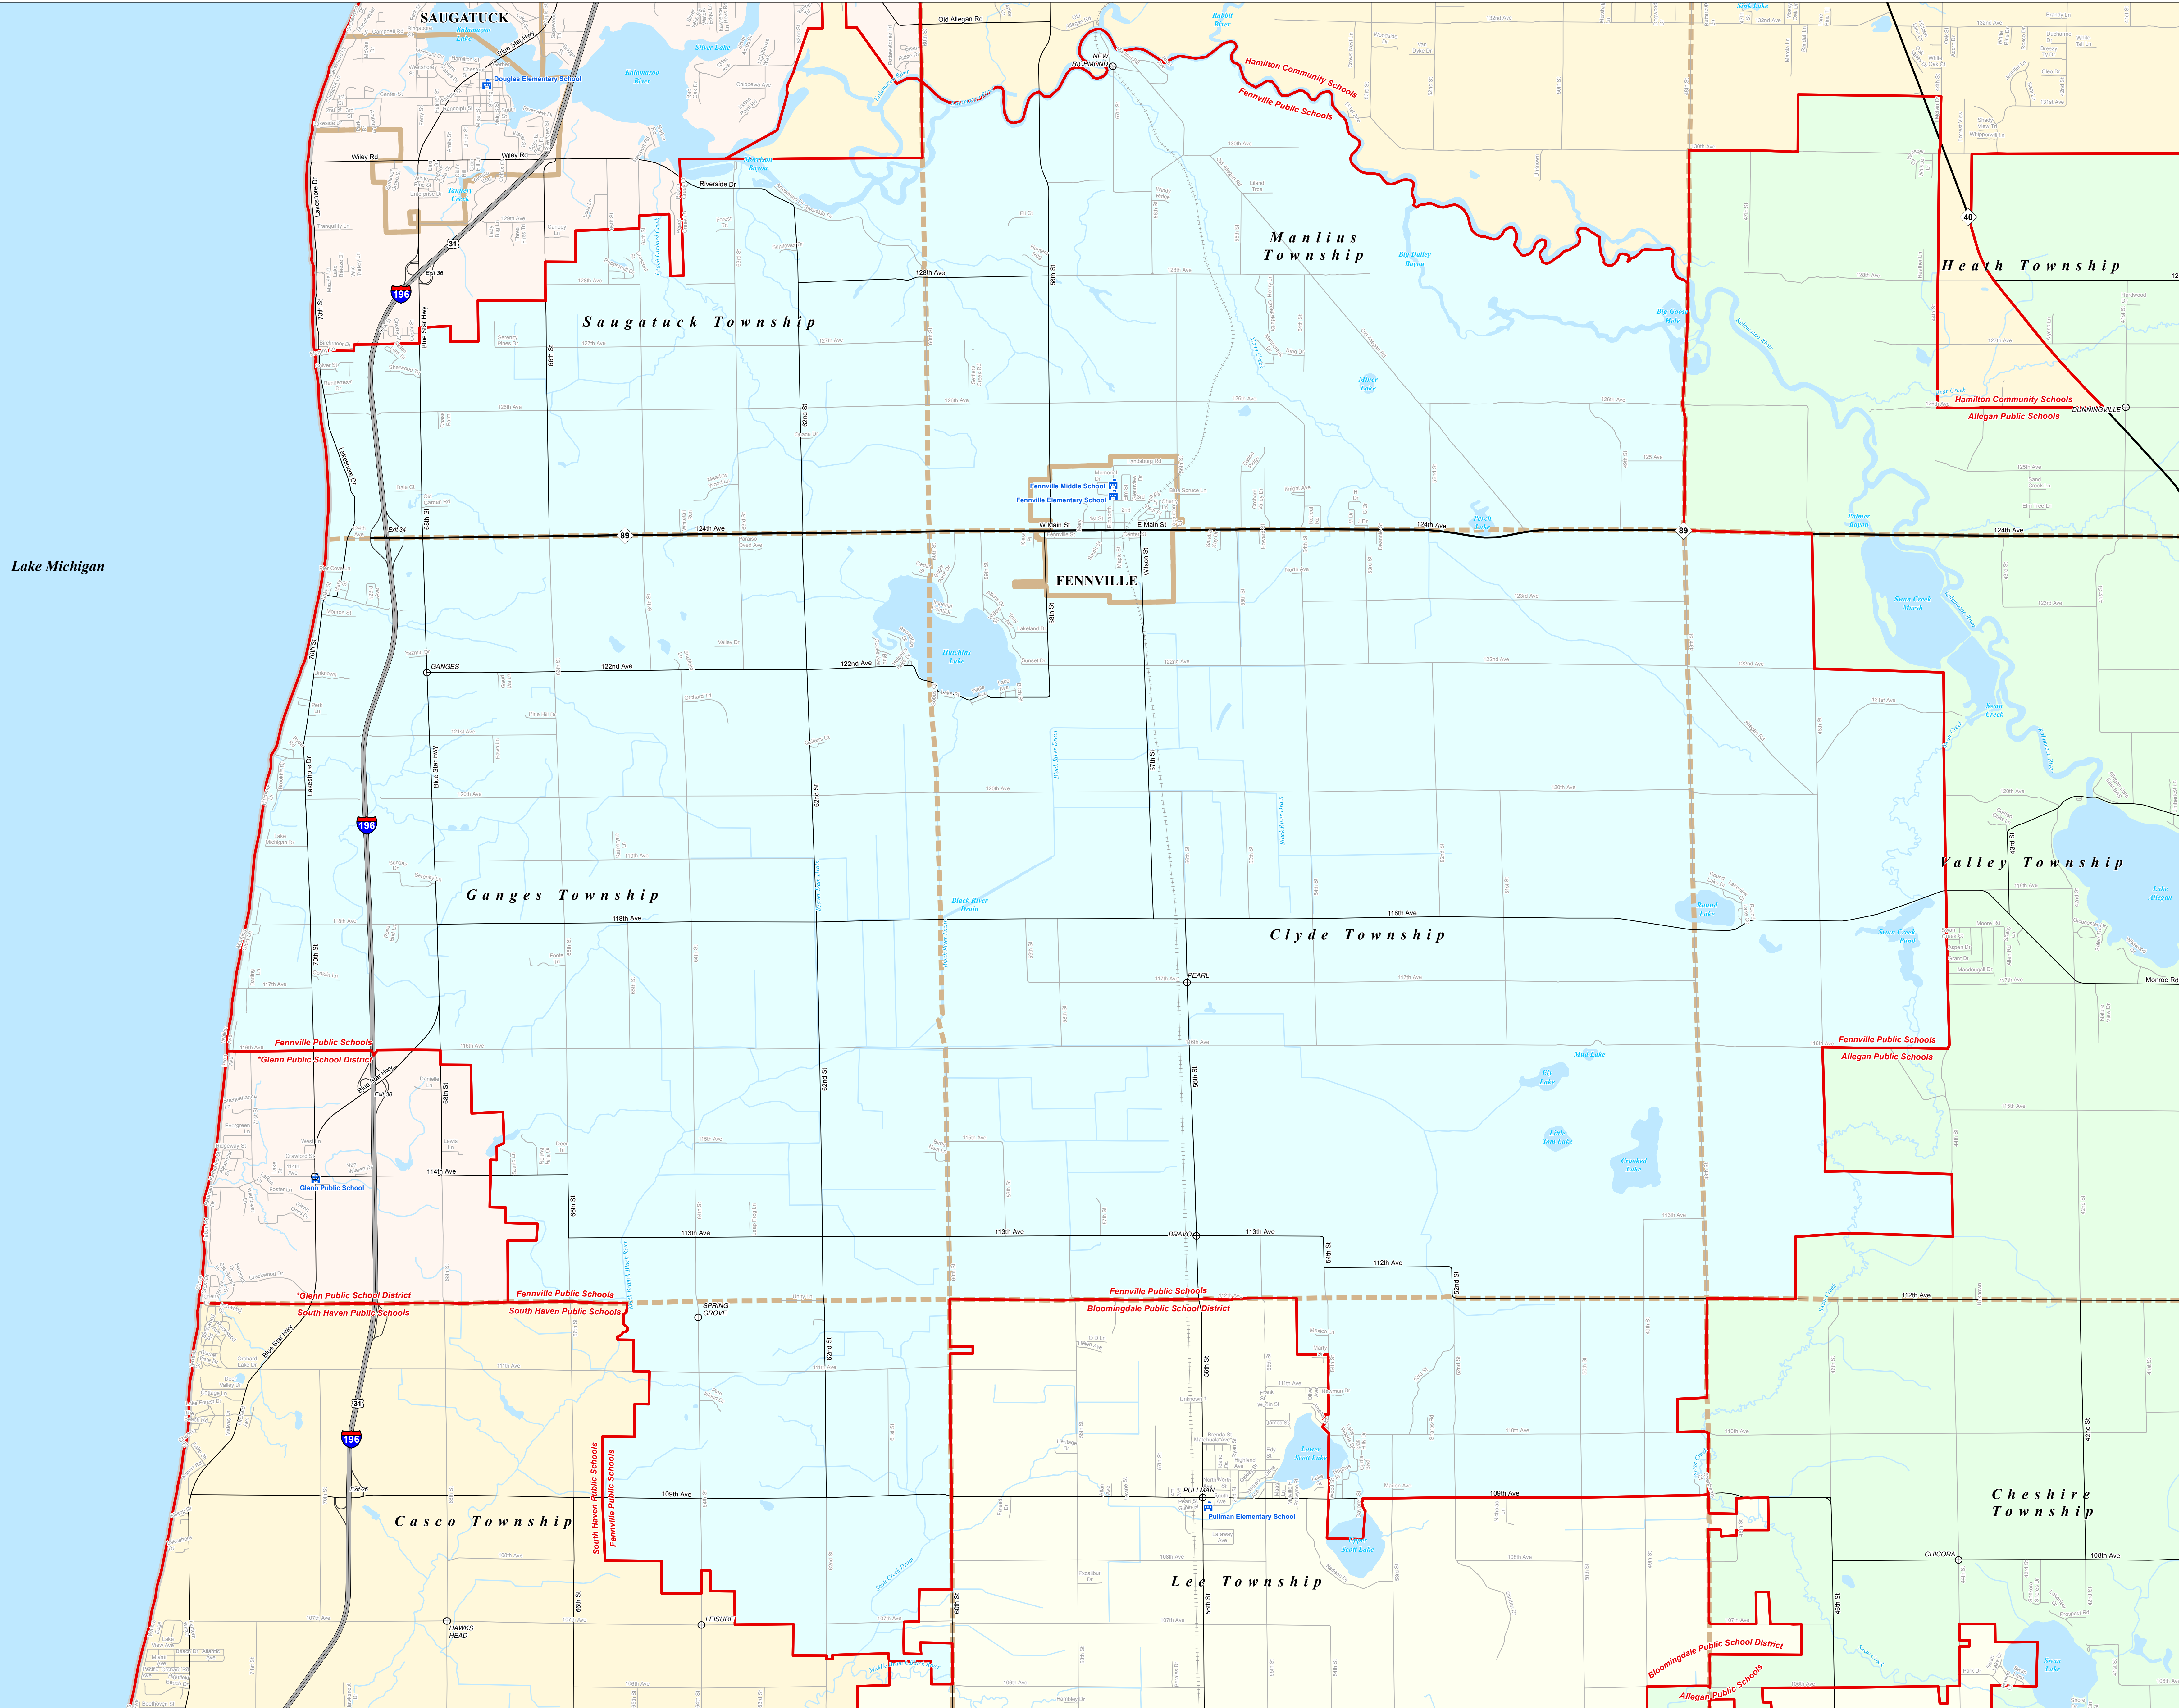

FENVILLE PUBLIC SCHOOLS

Alleghen Area Educational Service Agency

0 0.25 0.5 Miles

All information presented in this publication is in the public domain and may be reproduced, reprinted, and redistributed as desired.

Legend	
	School District
	County
	City
	Township
	Village
	Census Designated Place
	Unincorporated Place
	School
	Freeway
	Highway
	Primary Road
	Local Road
	Railroad
	Water Feature
	River, Stream, or Drain