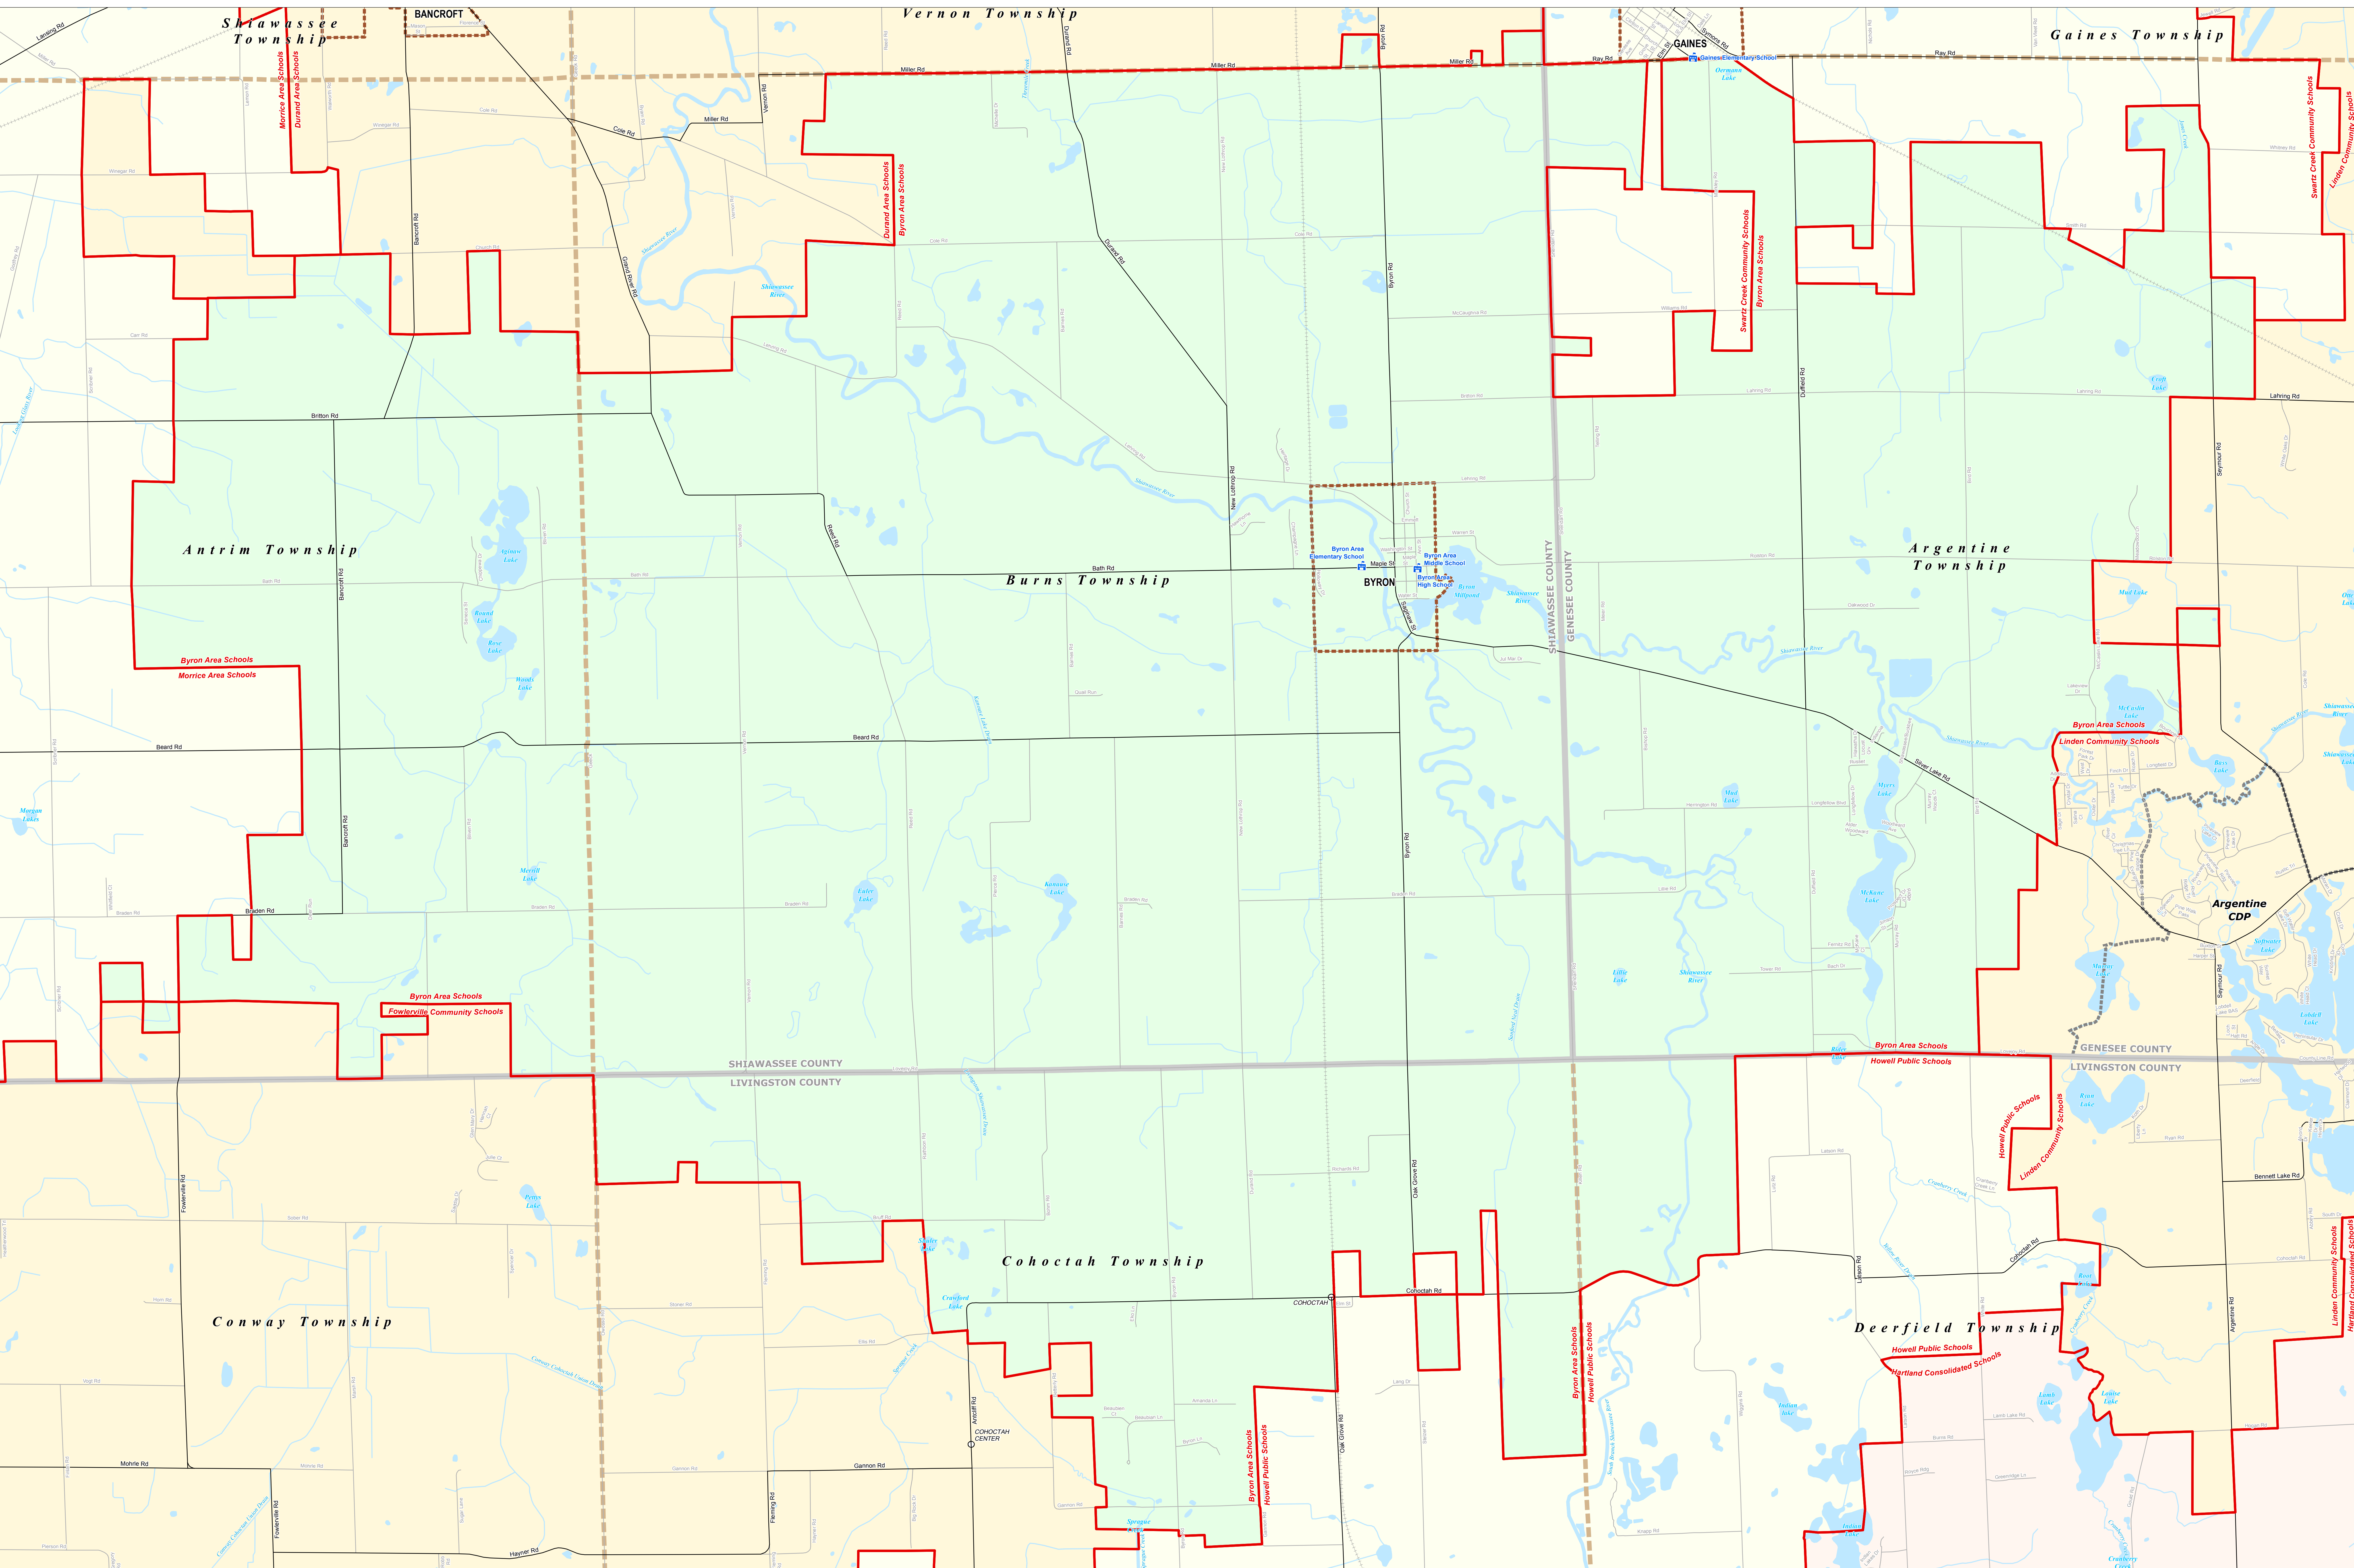

BYRON AREA SCHOOLS

Shiawassee Regional ES D

0 0.25 0.5 1 Miles

All information presented in this publication is in the public domain and may be reproduced, reprinted, and redistributed as desired.

Legend	
School District	School
County	Unincorporated Place
City	Water Feature
Township	Railroad
Village	Freeway
Census Designated Place	Highway
	Primary Road
	Local Road
	River, Stream, or Drain