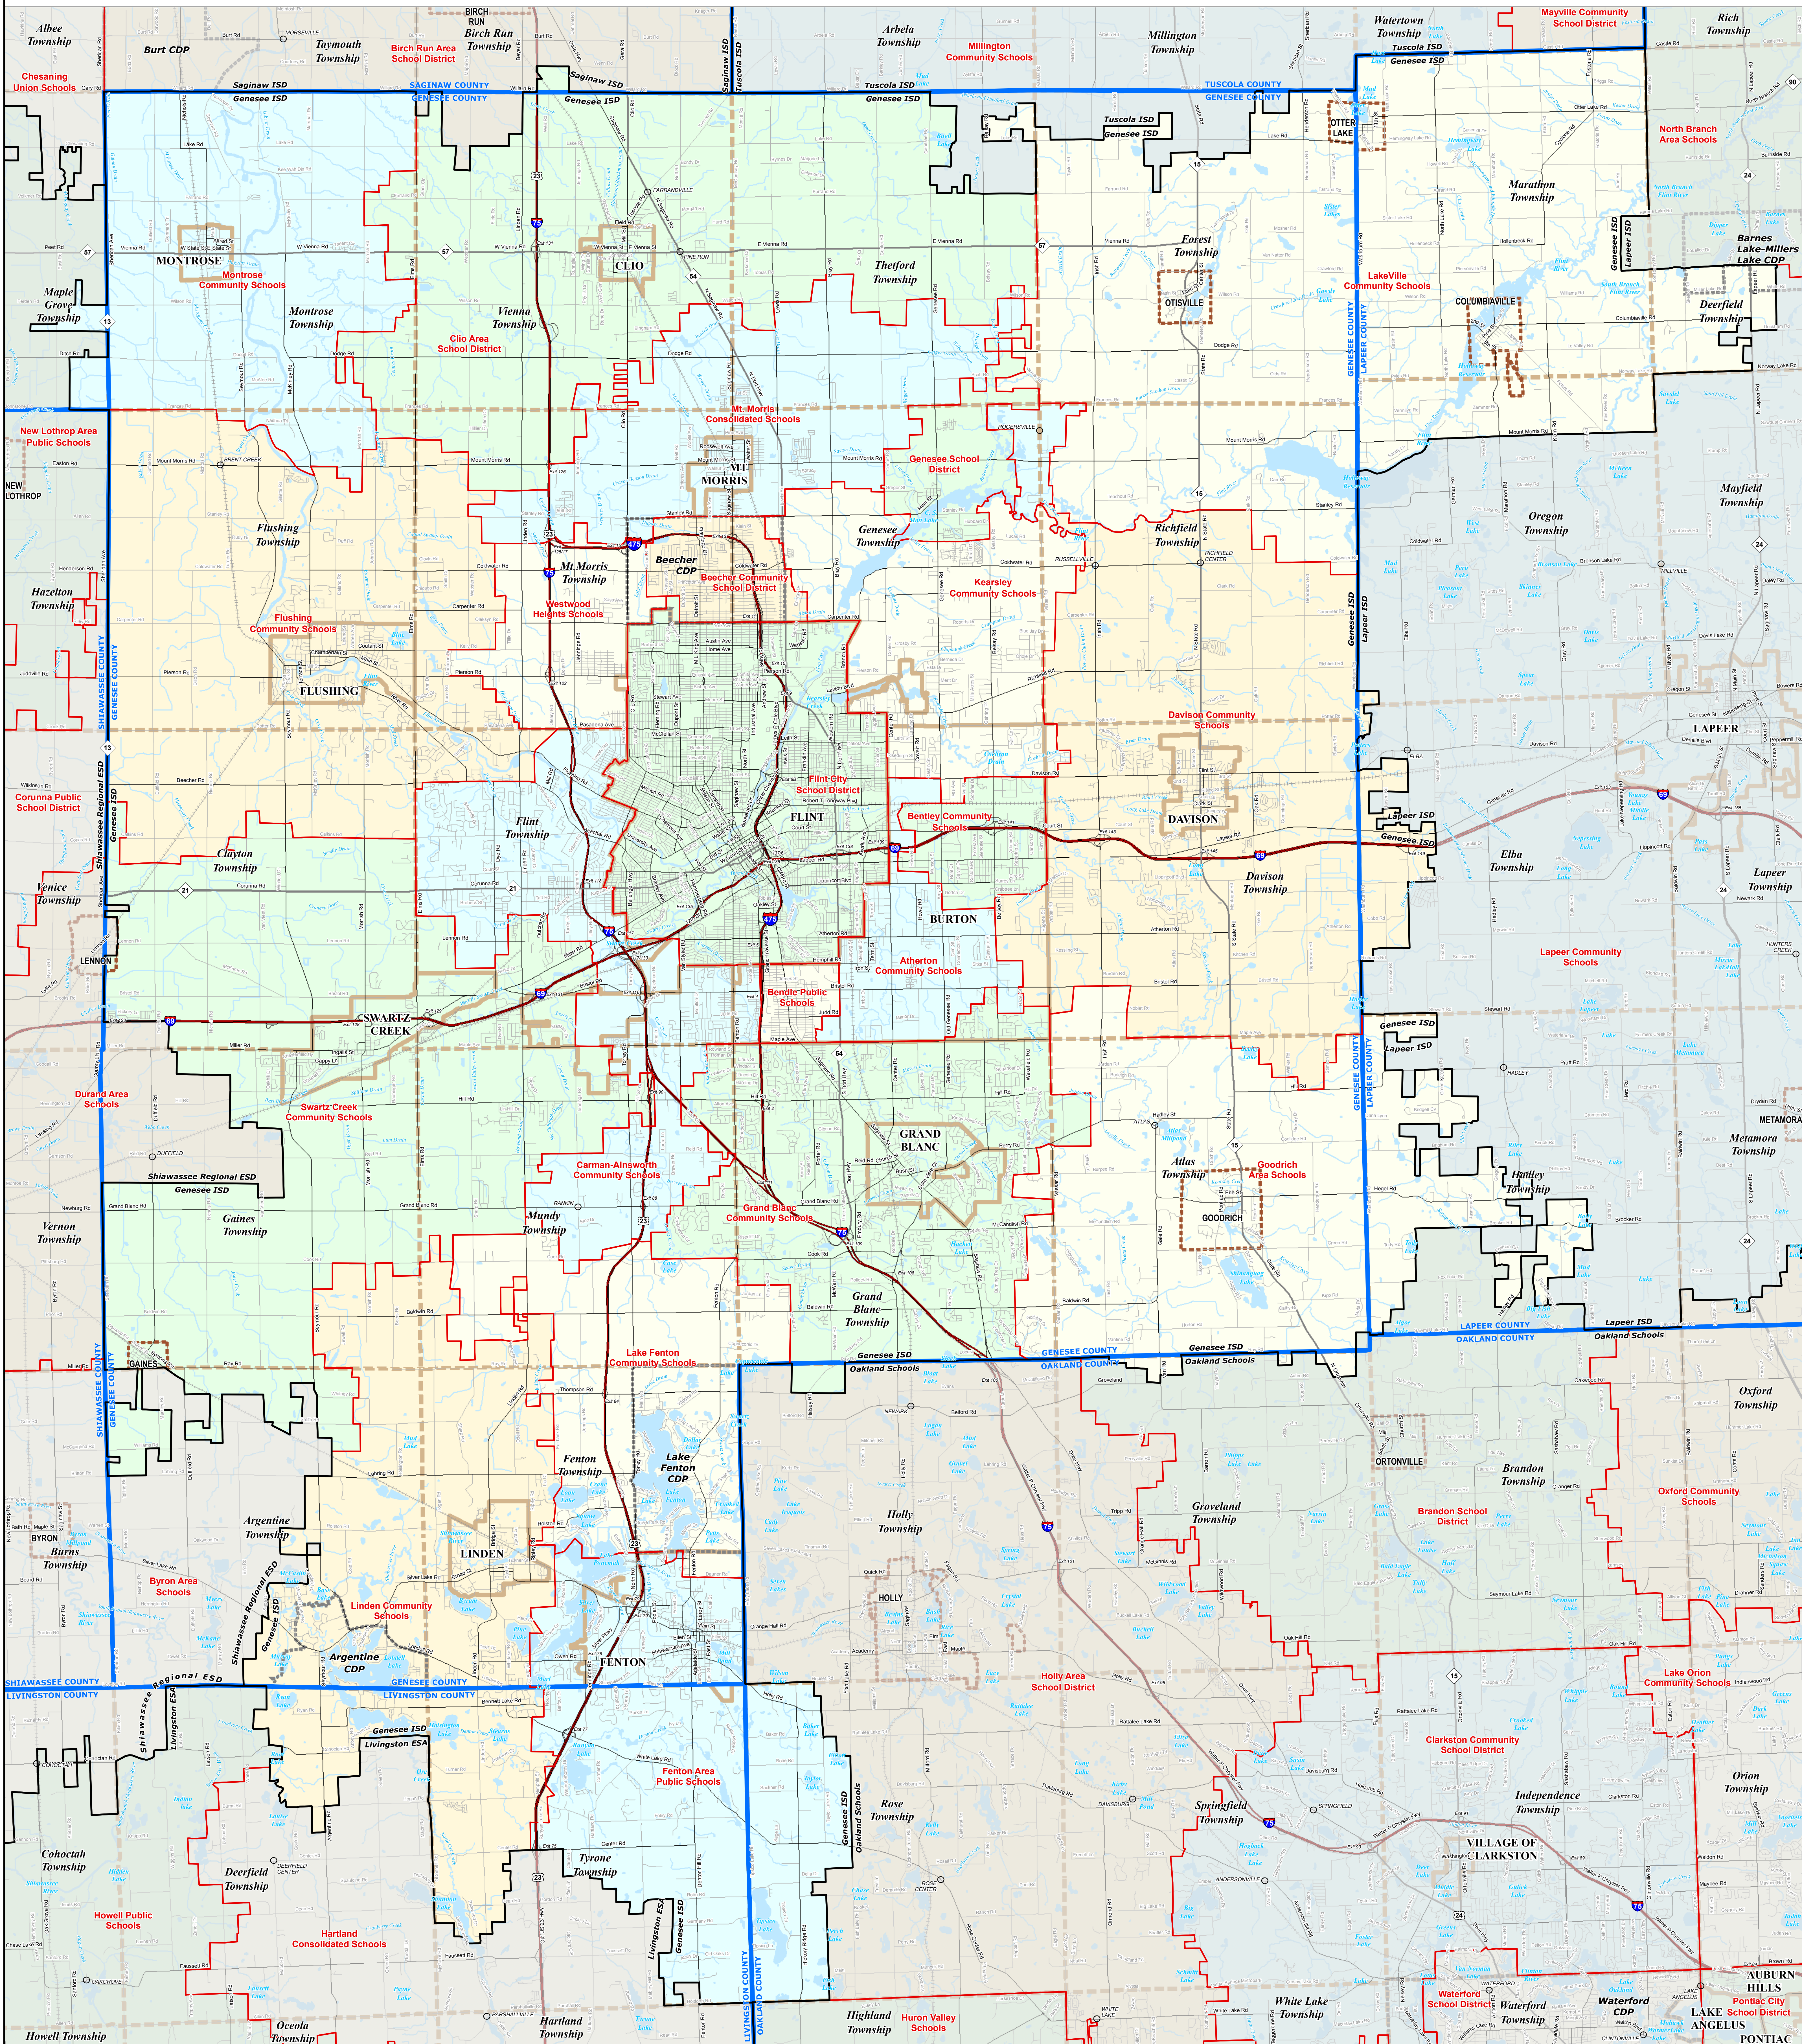

GENESEE ISD

0 2.5 5 Miles

*Notes: Non K-12 School Districts identified with Asterisk (*) in Name

11/18/13

Legend

	Intermediate School District		County		Railroad
	School District		Unincorporated Place		Water Feature
	City		Freeway		River, Stream, or Drain
	Township		Primary Road		
	Village		Local Road		
	Census Designated Place				

Source: Michigan Geographic Framework, v13a