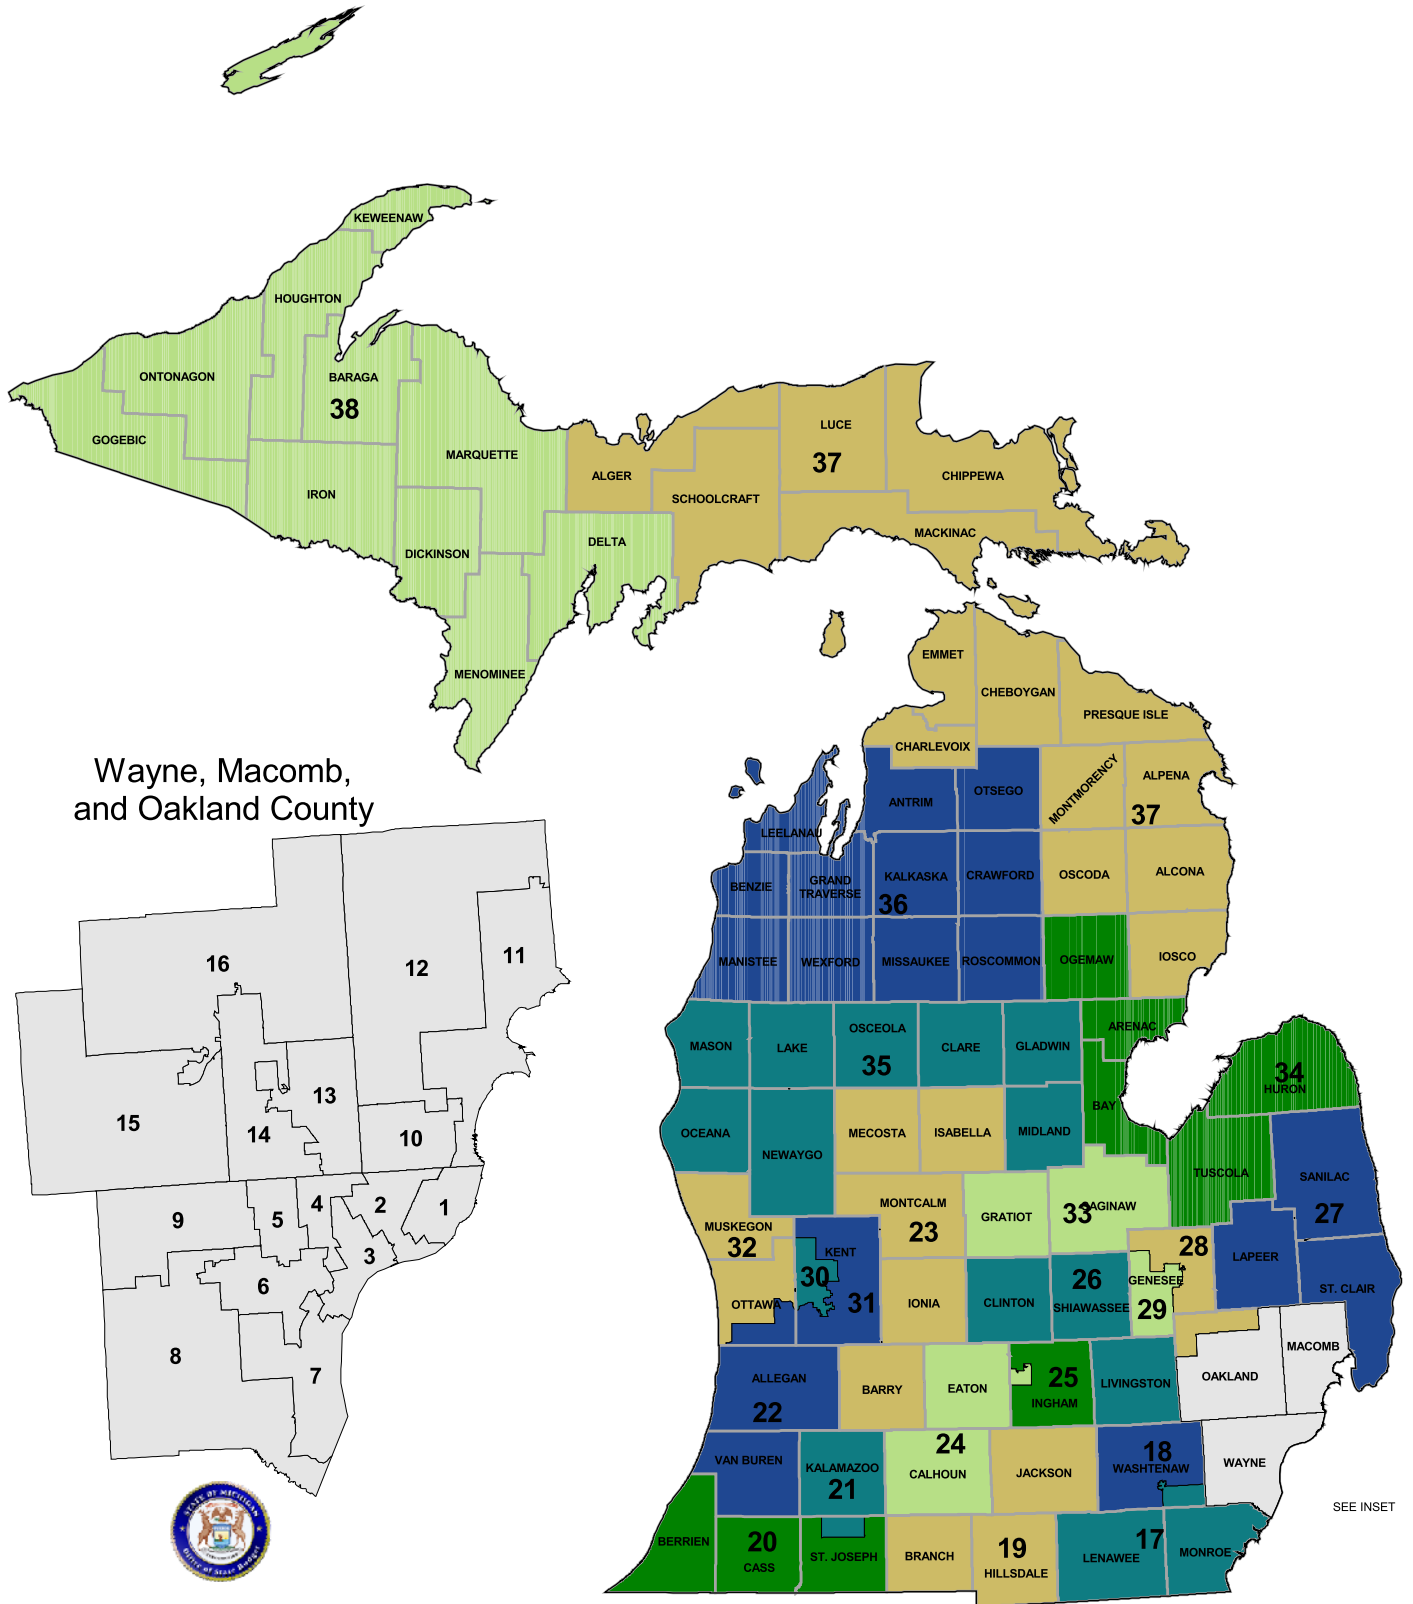

MICHIGAN'S 38 SENATE DISTRICTS

1992 APPORTIONMENT PLAN

Wayne, Macomb,
and Oakland County

Produced by
Michigan Information Center
State Budget Office
June 20, 2000

SEE INSET