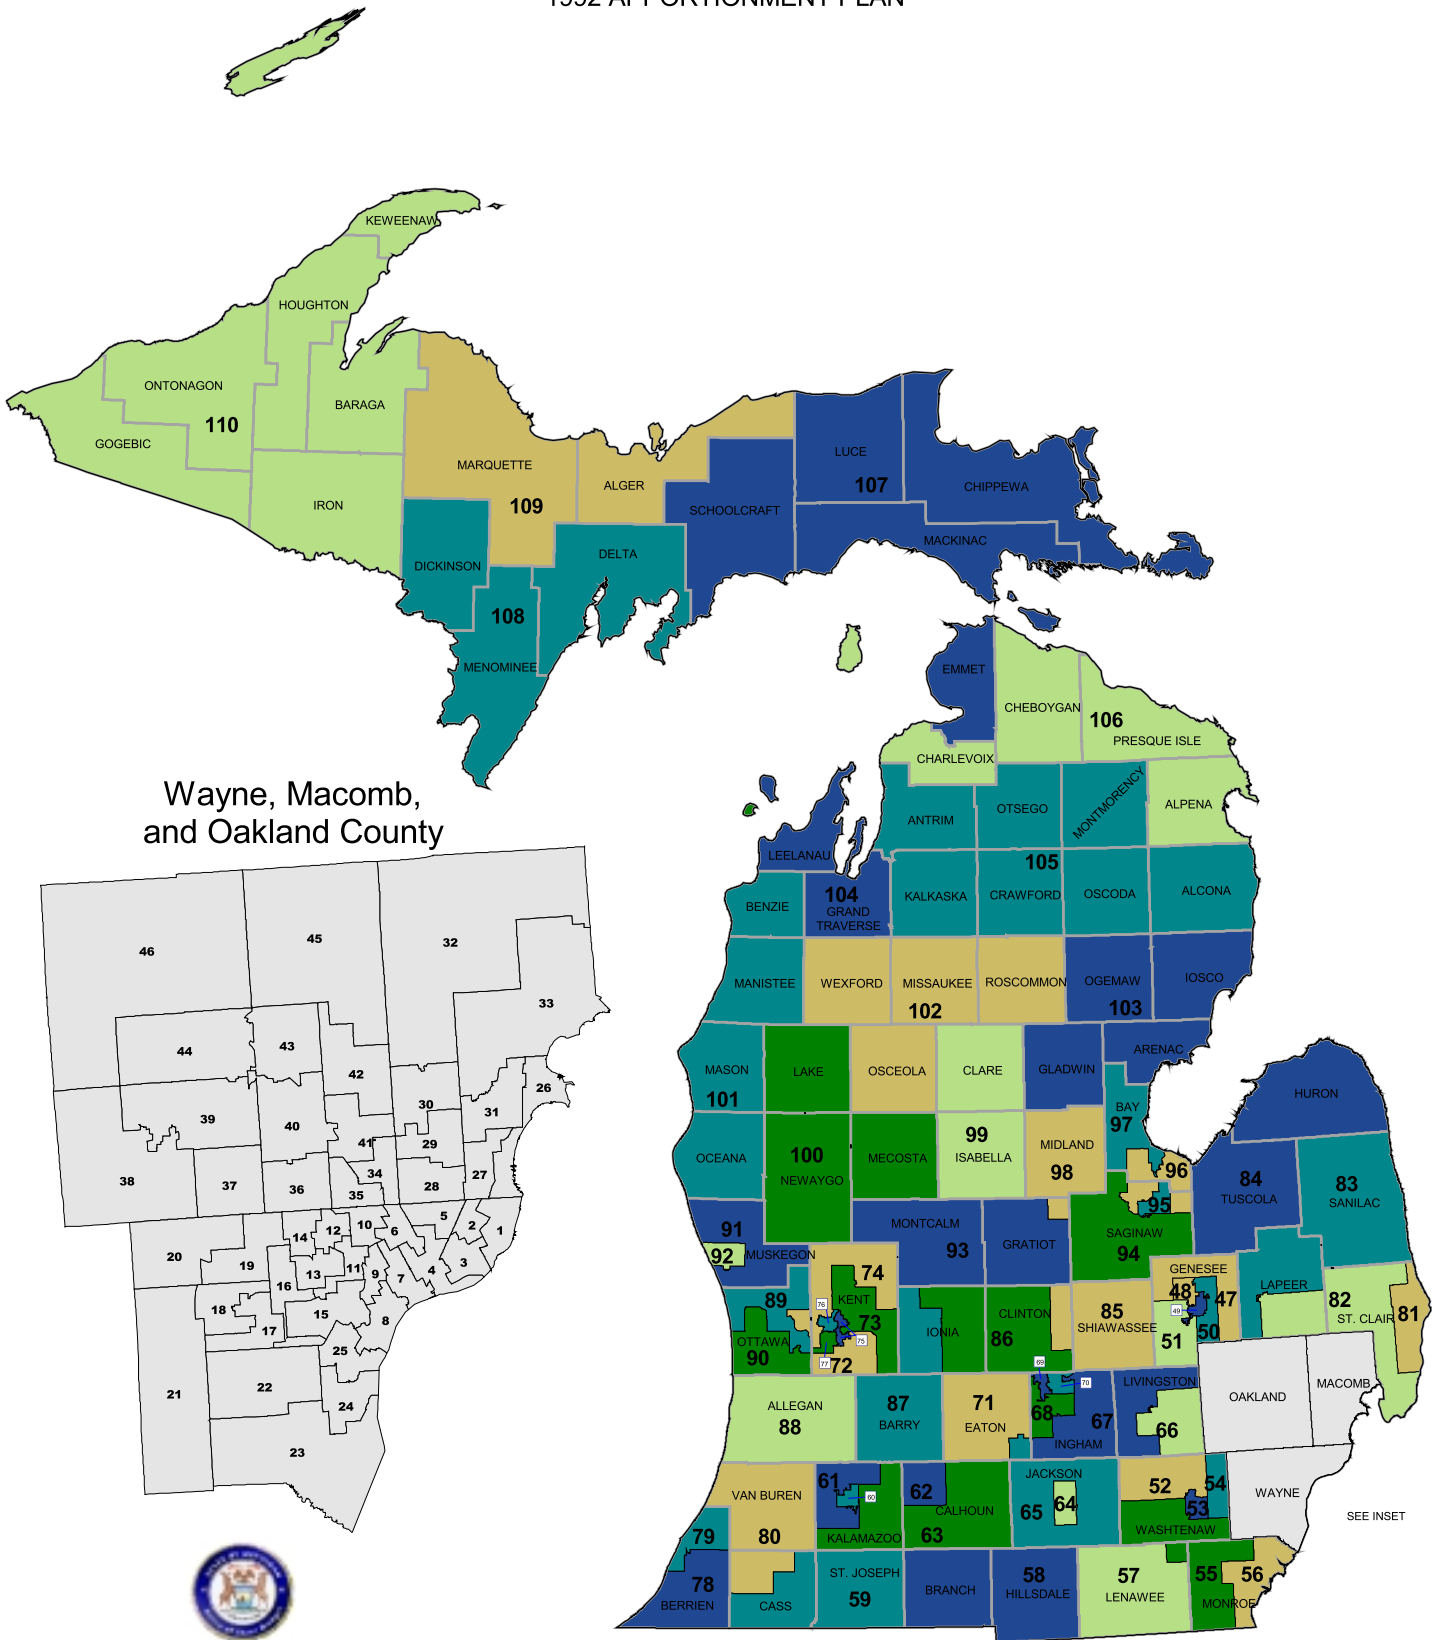

MICHIGAN'S 110 HOUSE DISTRICTS

1992 APPORTIONMENT PLAN

Produced by
Michigan Information Center
Office of the State Budget
June 20, 2000

SEE INSET