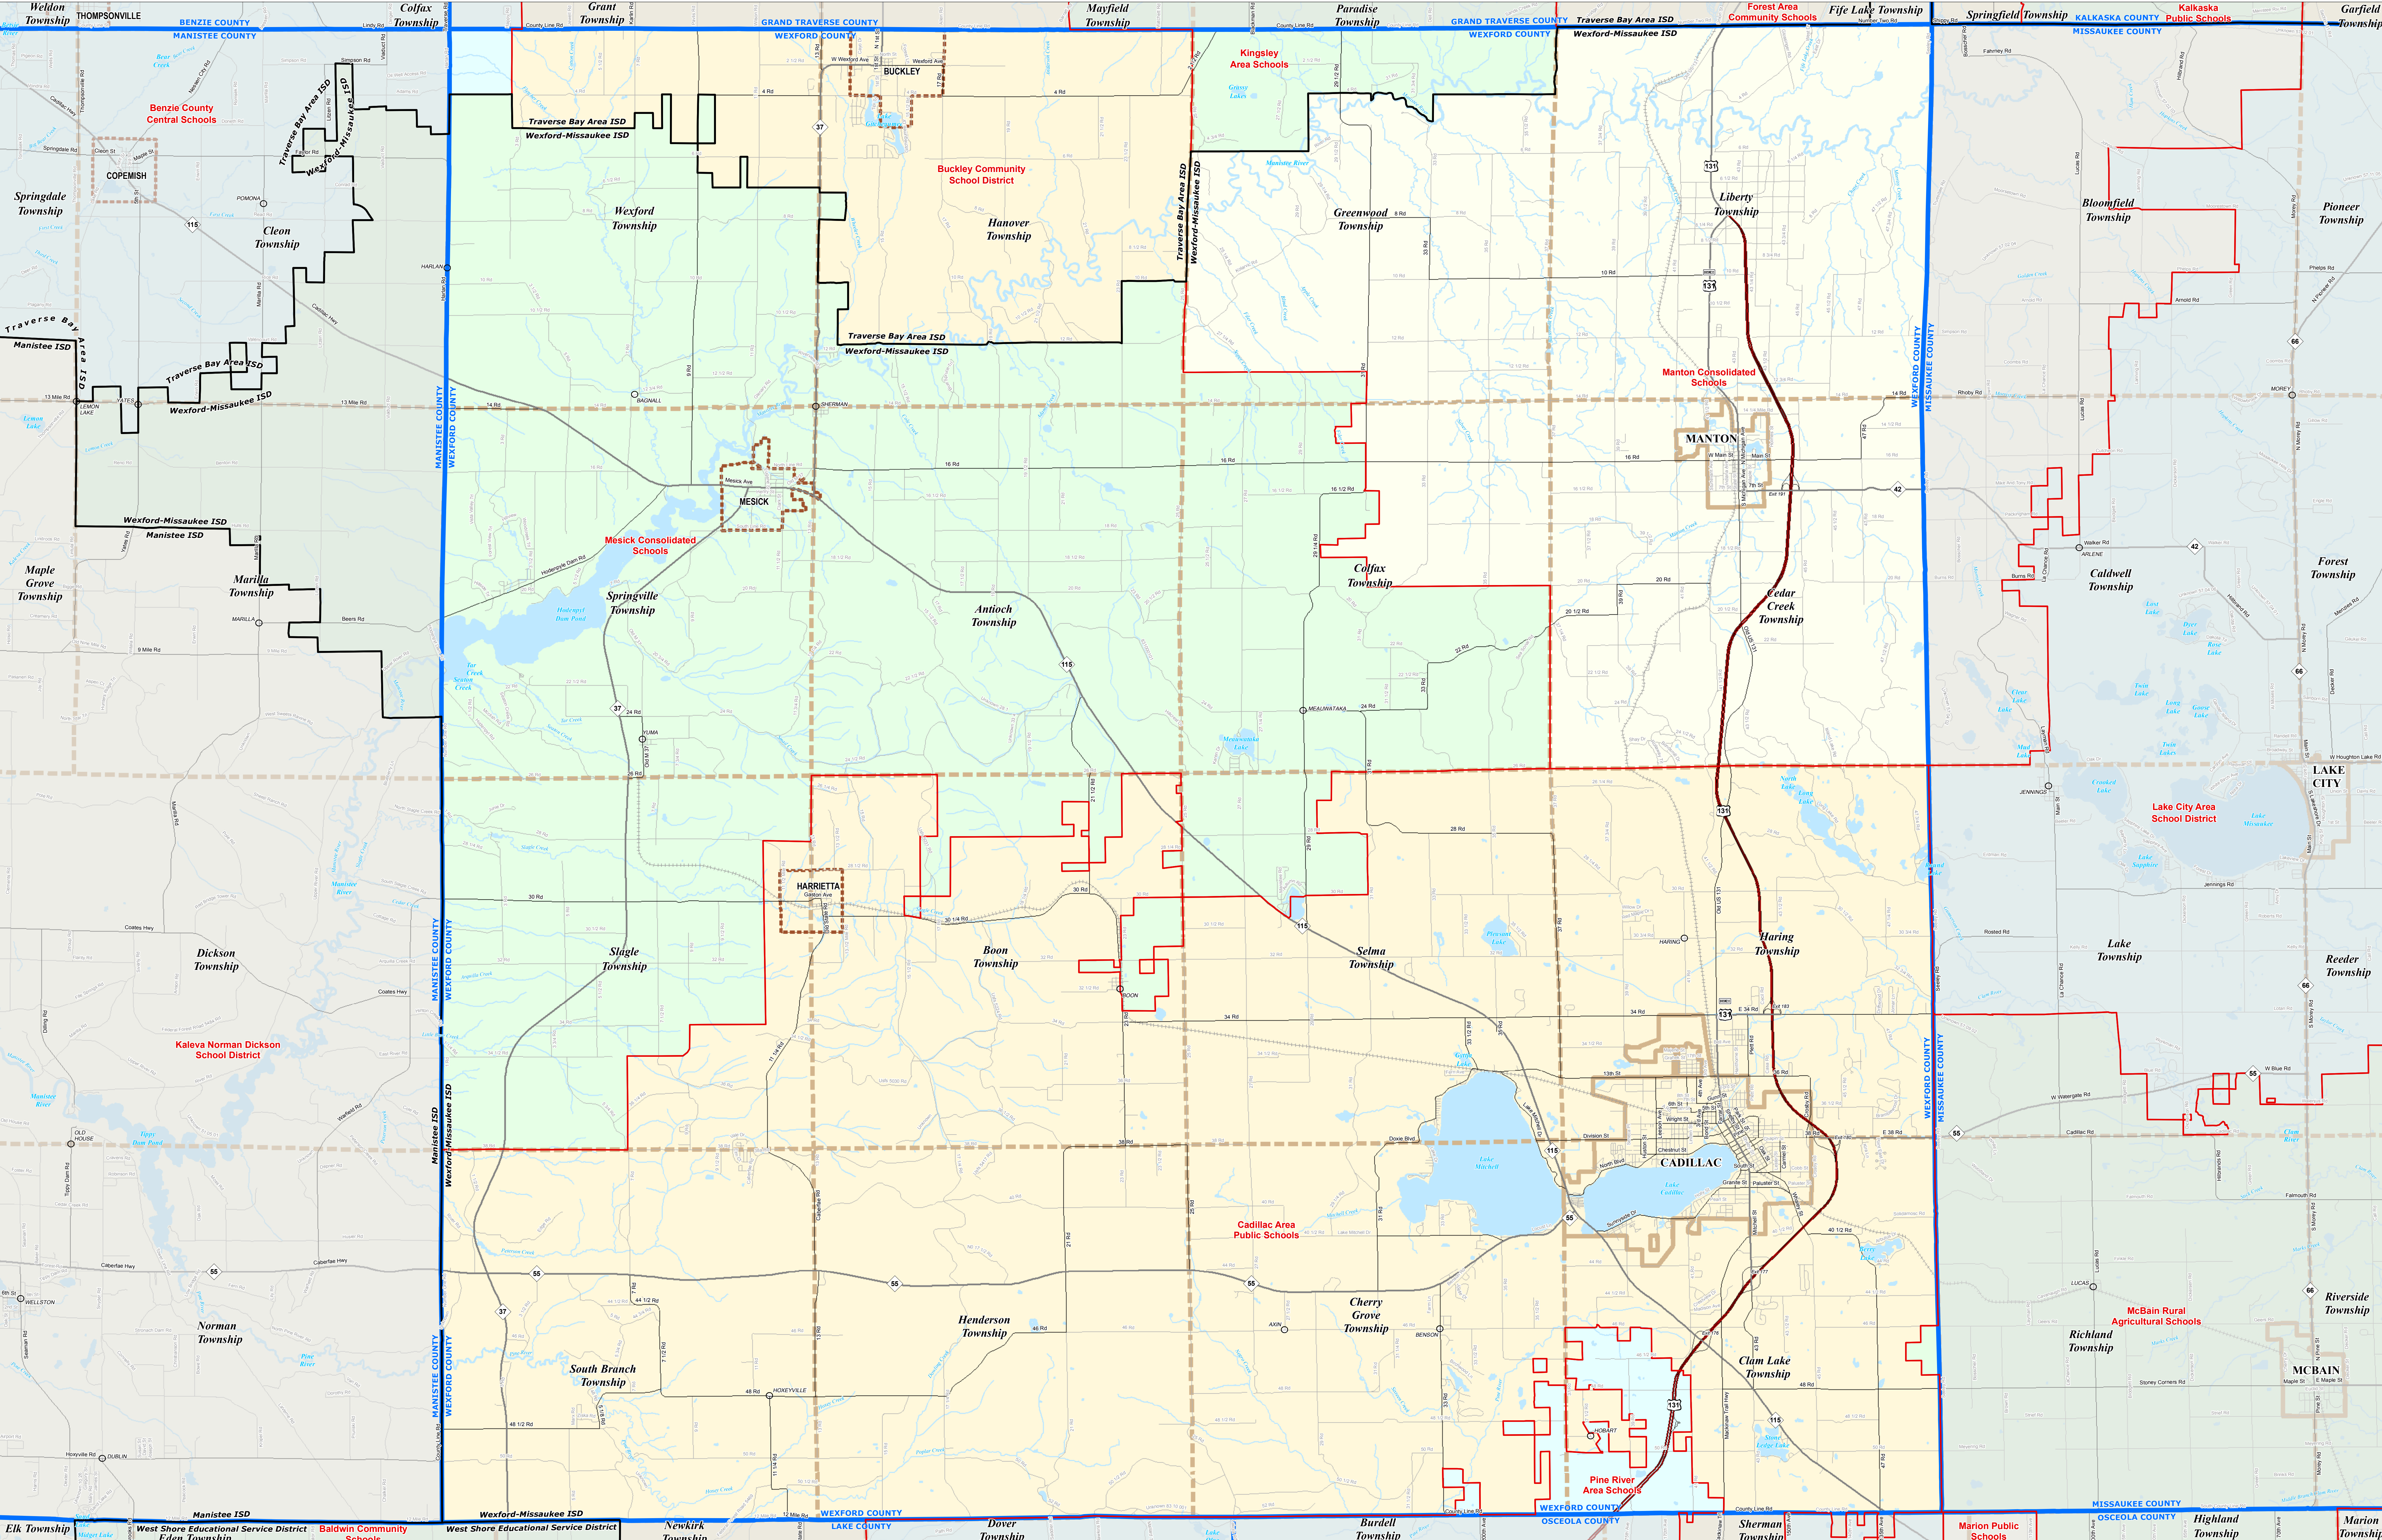

WEXFORD COUNTY SCHOOL DISTRICTS

11/15/13

Legend

	Intermediate School District		County		Railroad
	School District		Unincorporated Place		Water Feature
	City		Freeway		River, Stream, or Drain
	Township		Highway		Primary Road
	Village		Local Road		
	Census Designated Place				

Source: Michigan Geographic Framework, v13a