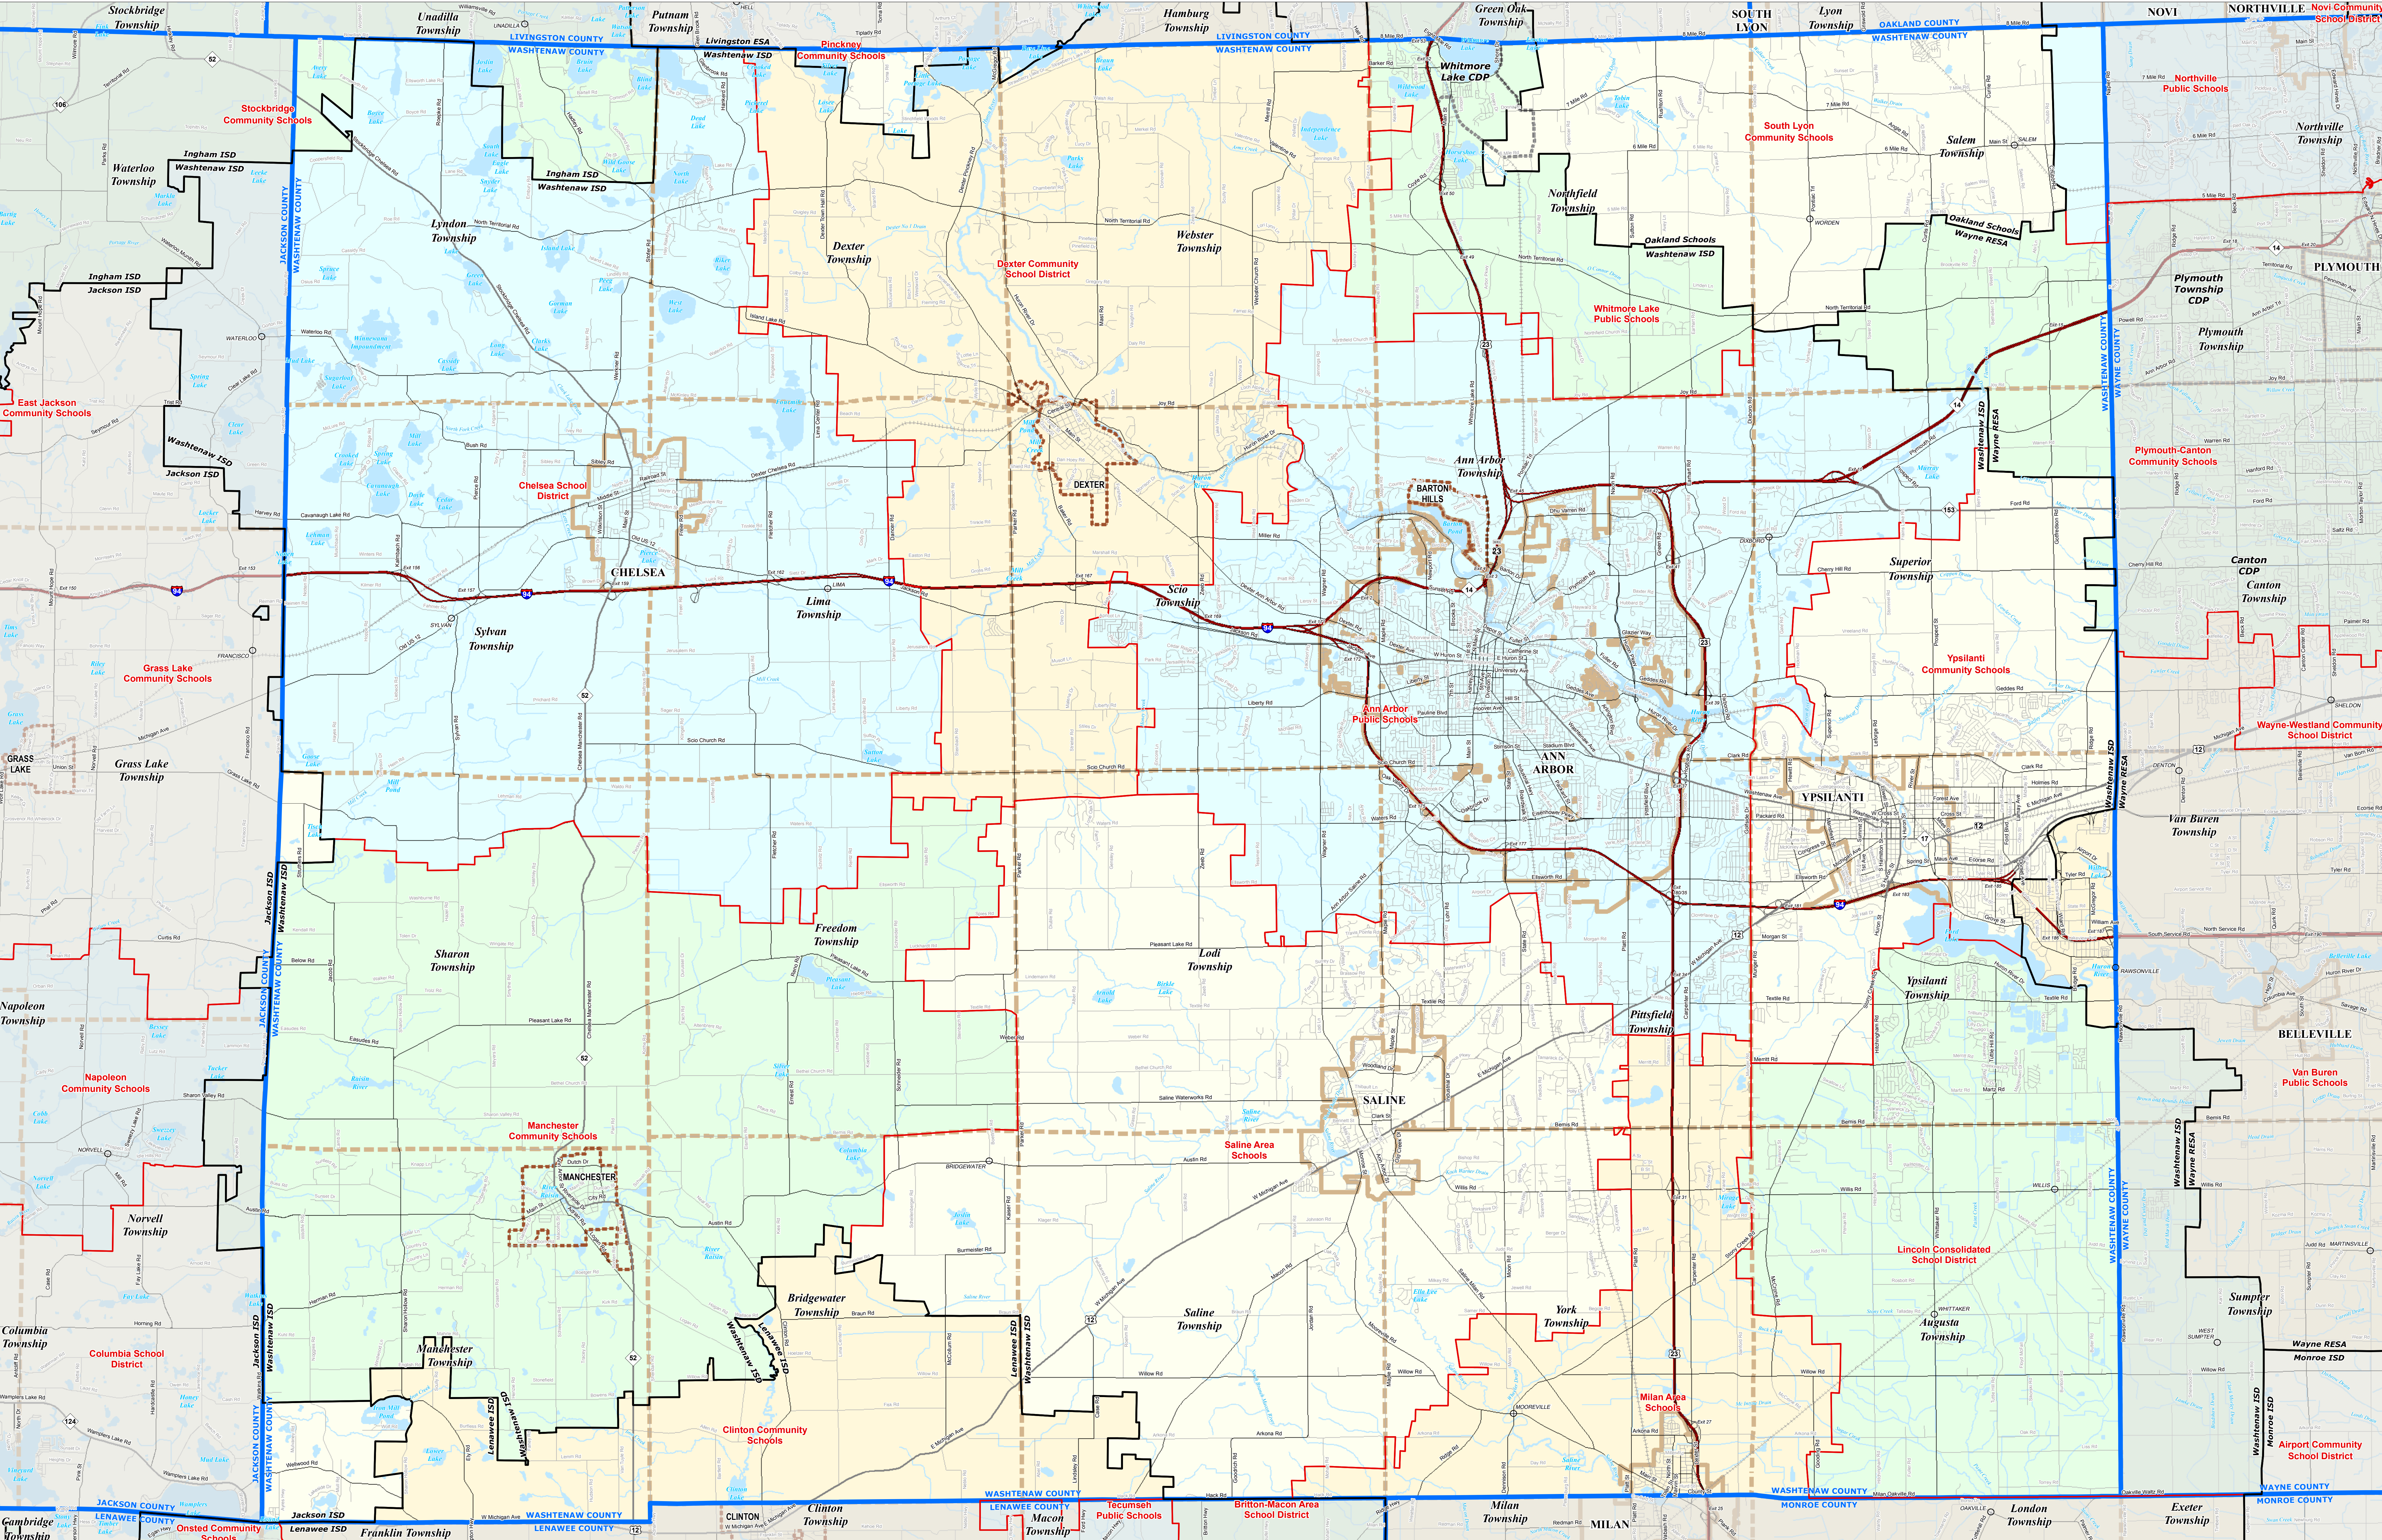

WASHTENAW COUNTY SCHOOL DISTRICTS

0 1 2 Miles

11/15/13

Legend

	Intermediate School District		County		Railroad
	School District		Unincorporated Place		Water Feature
	City		Freeway		River, Stream, or Drain
	Township		Highway		
	Village		Primary Road		
	Census Designated Place		Local Road		

Source: Michigan Geographic Framework, v13a