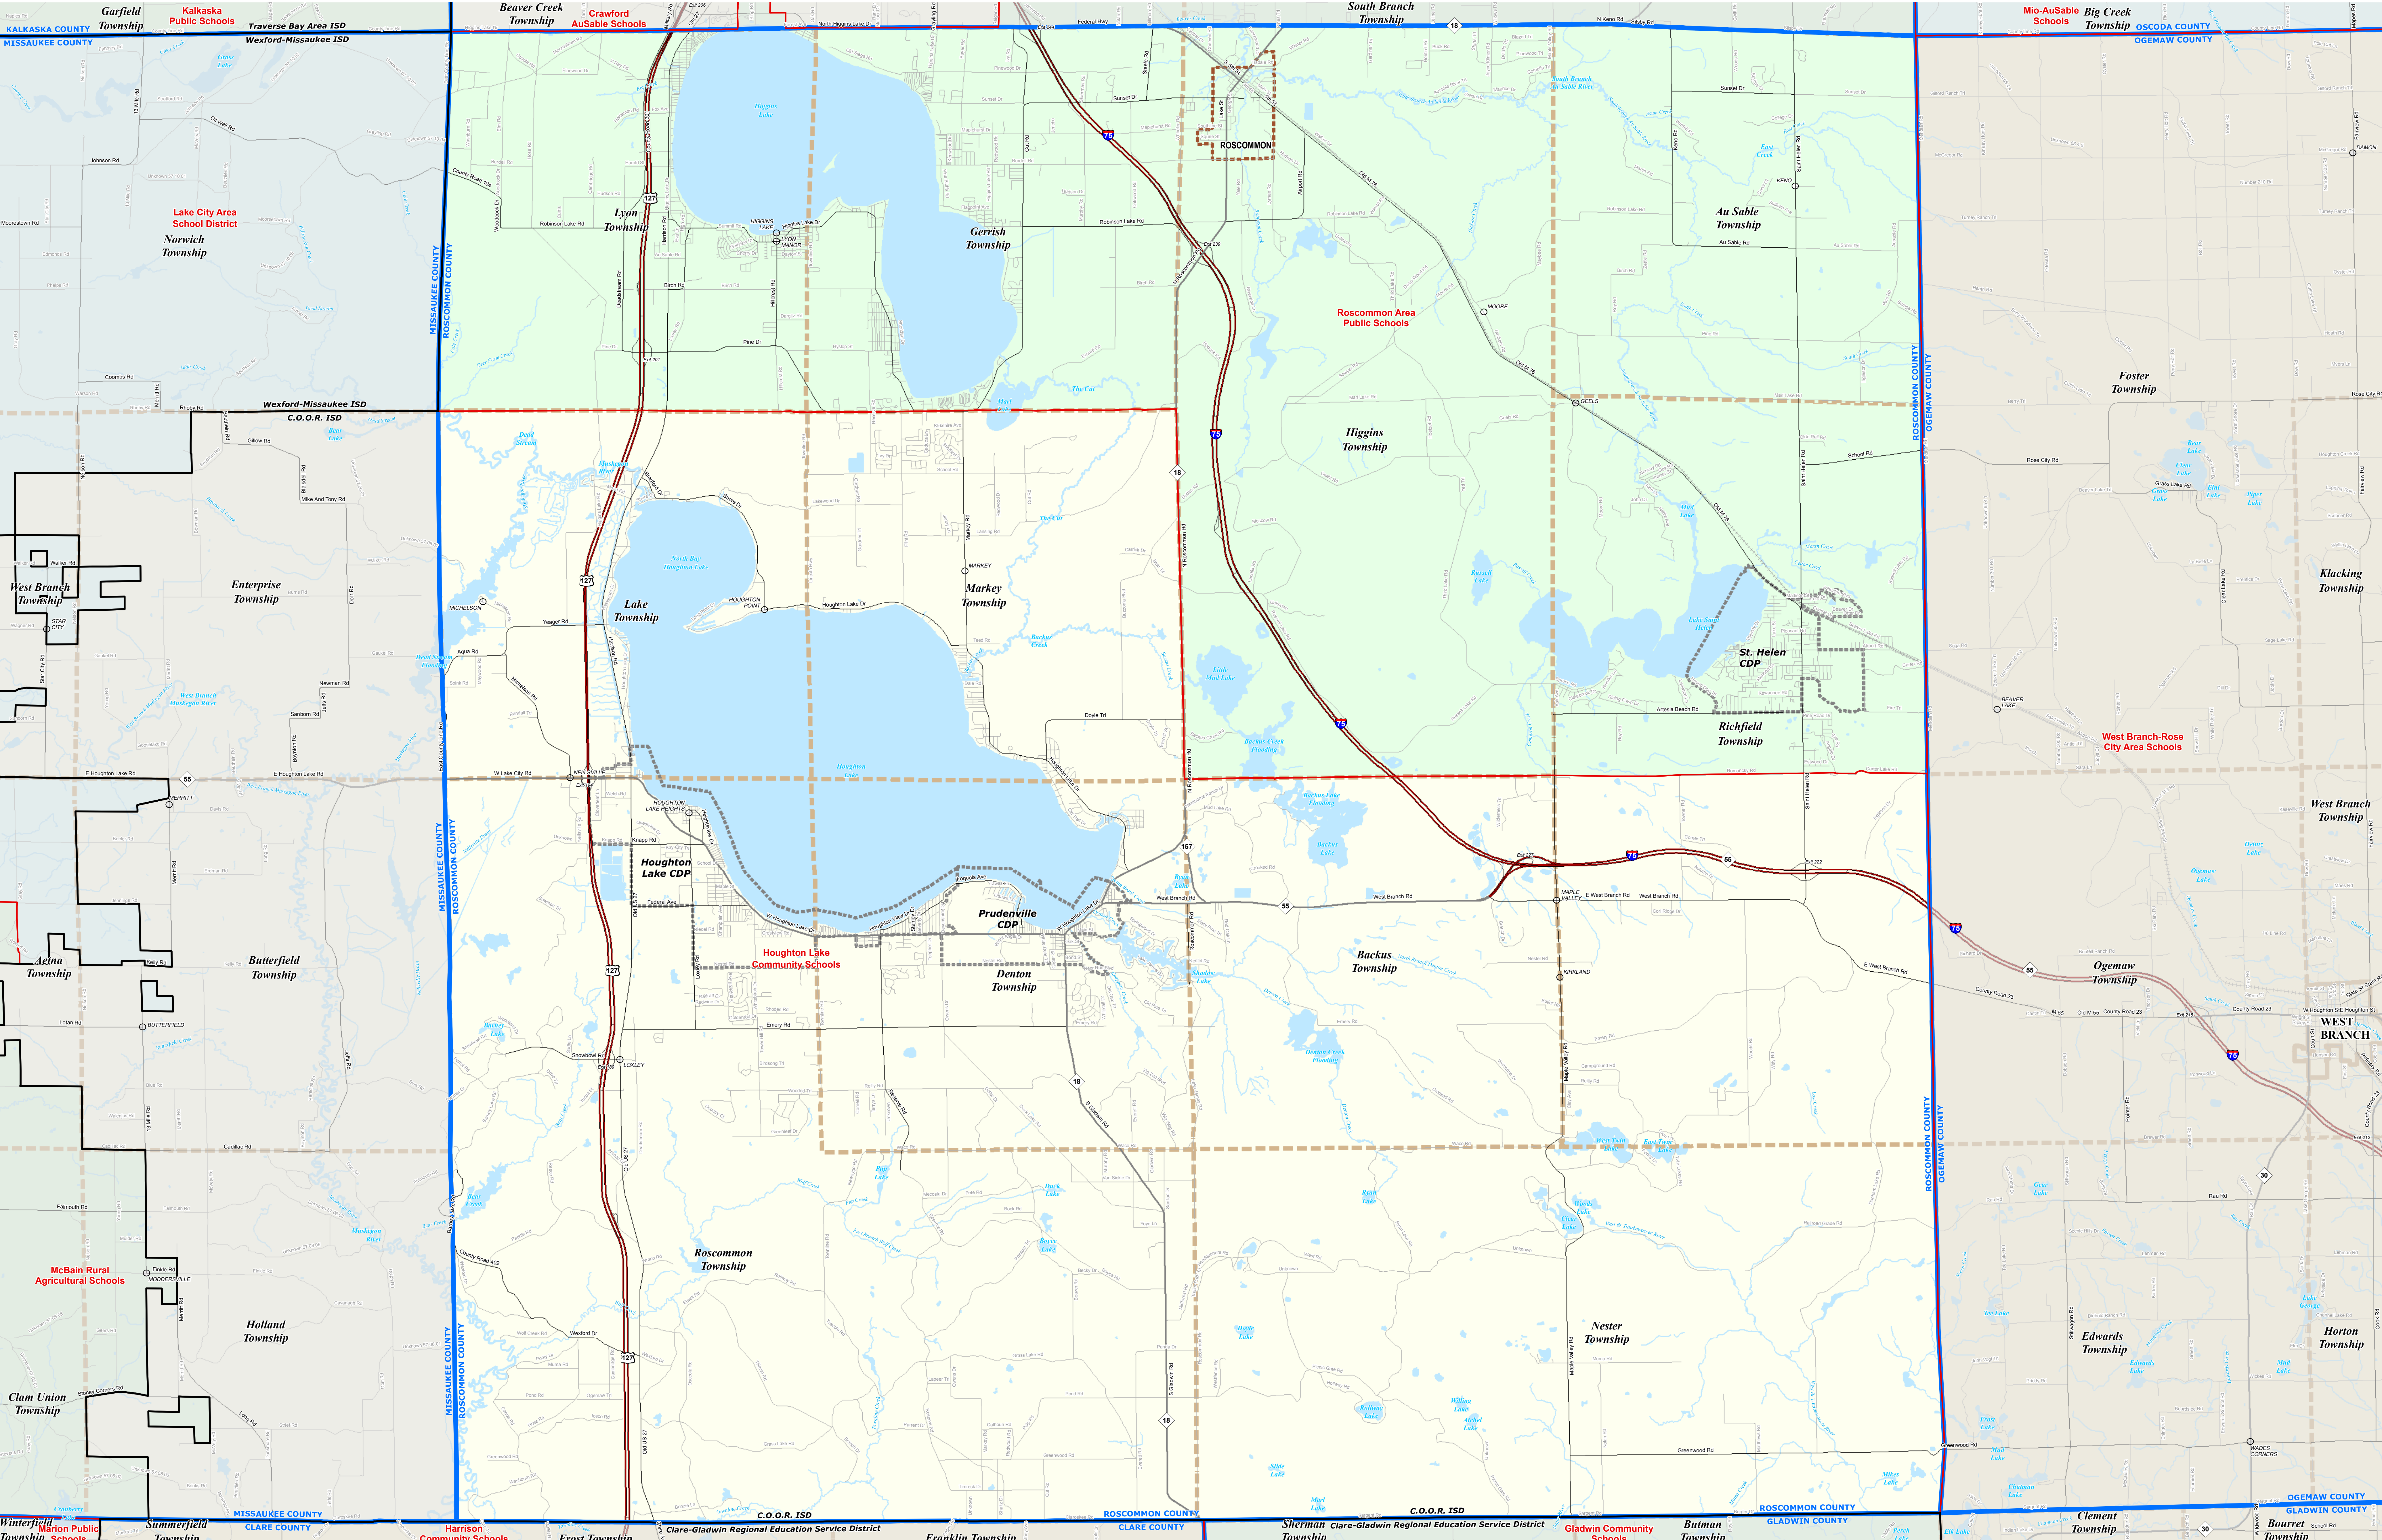

ROSCOMMON COUNTY SCHOOL DISTRICTS

0 1 2 Miles

11/15/13

Legend

	Intermediate School District		County		Railroad
	School District		Unincorporated Place		Water Feature
	City		Freeway		River, Stream, or Drain
	Township		Highway		Primary Road
	Village		Local Road		
	Census Designated Place				

Source: Michigan Geographic Framework, v13a