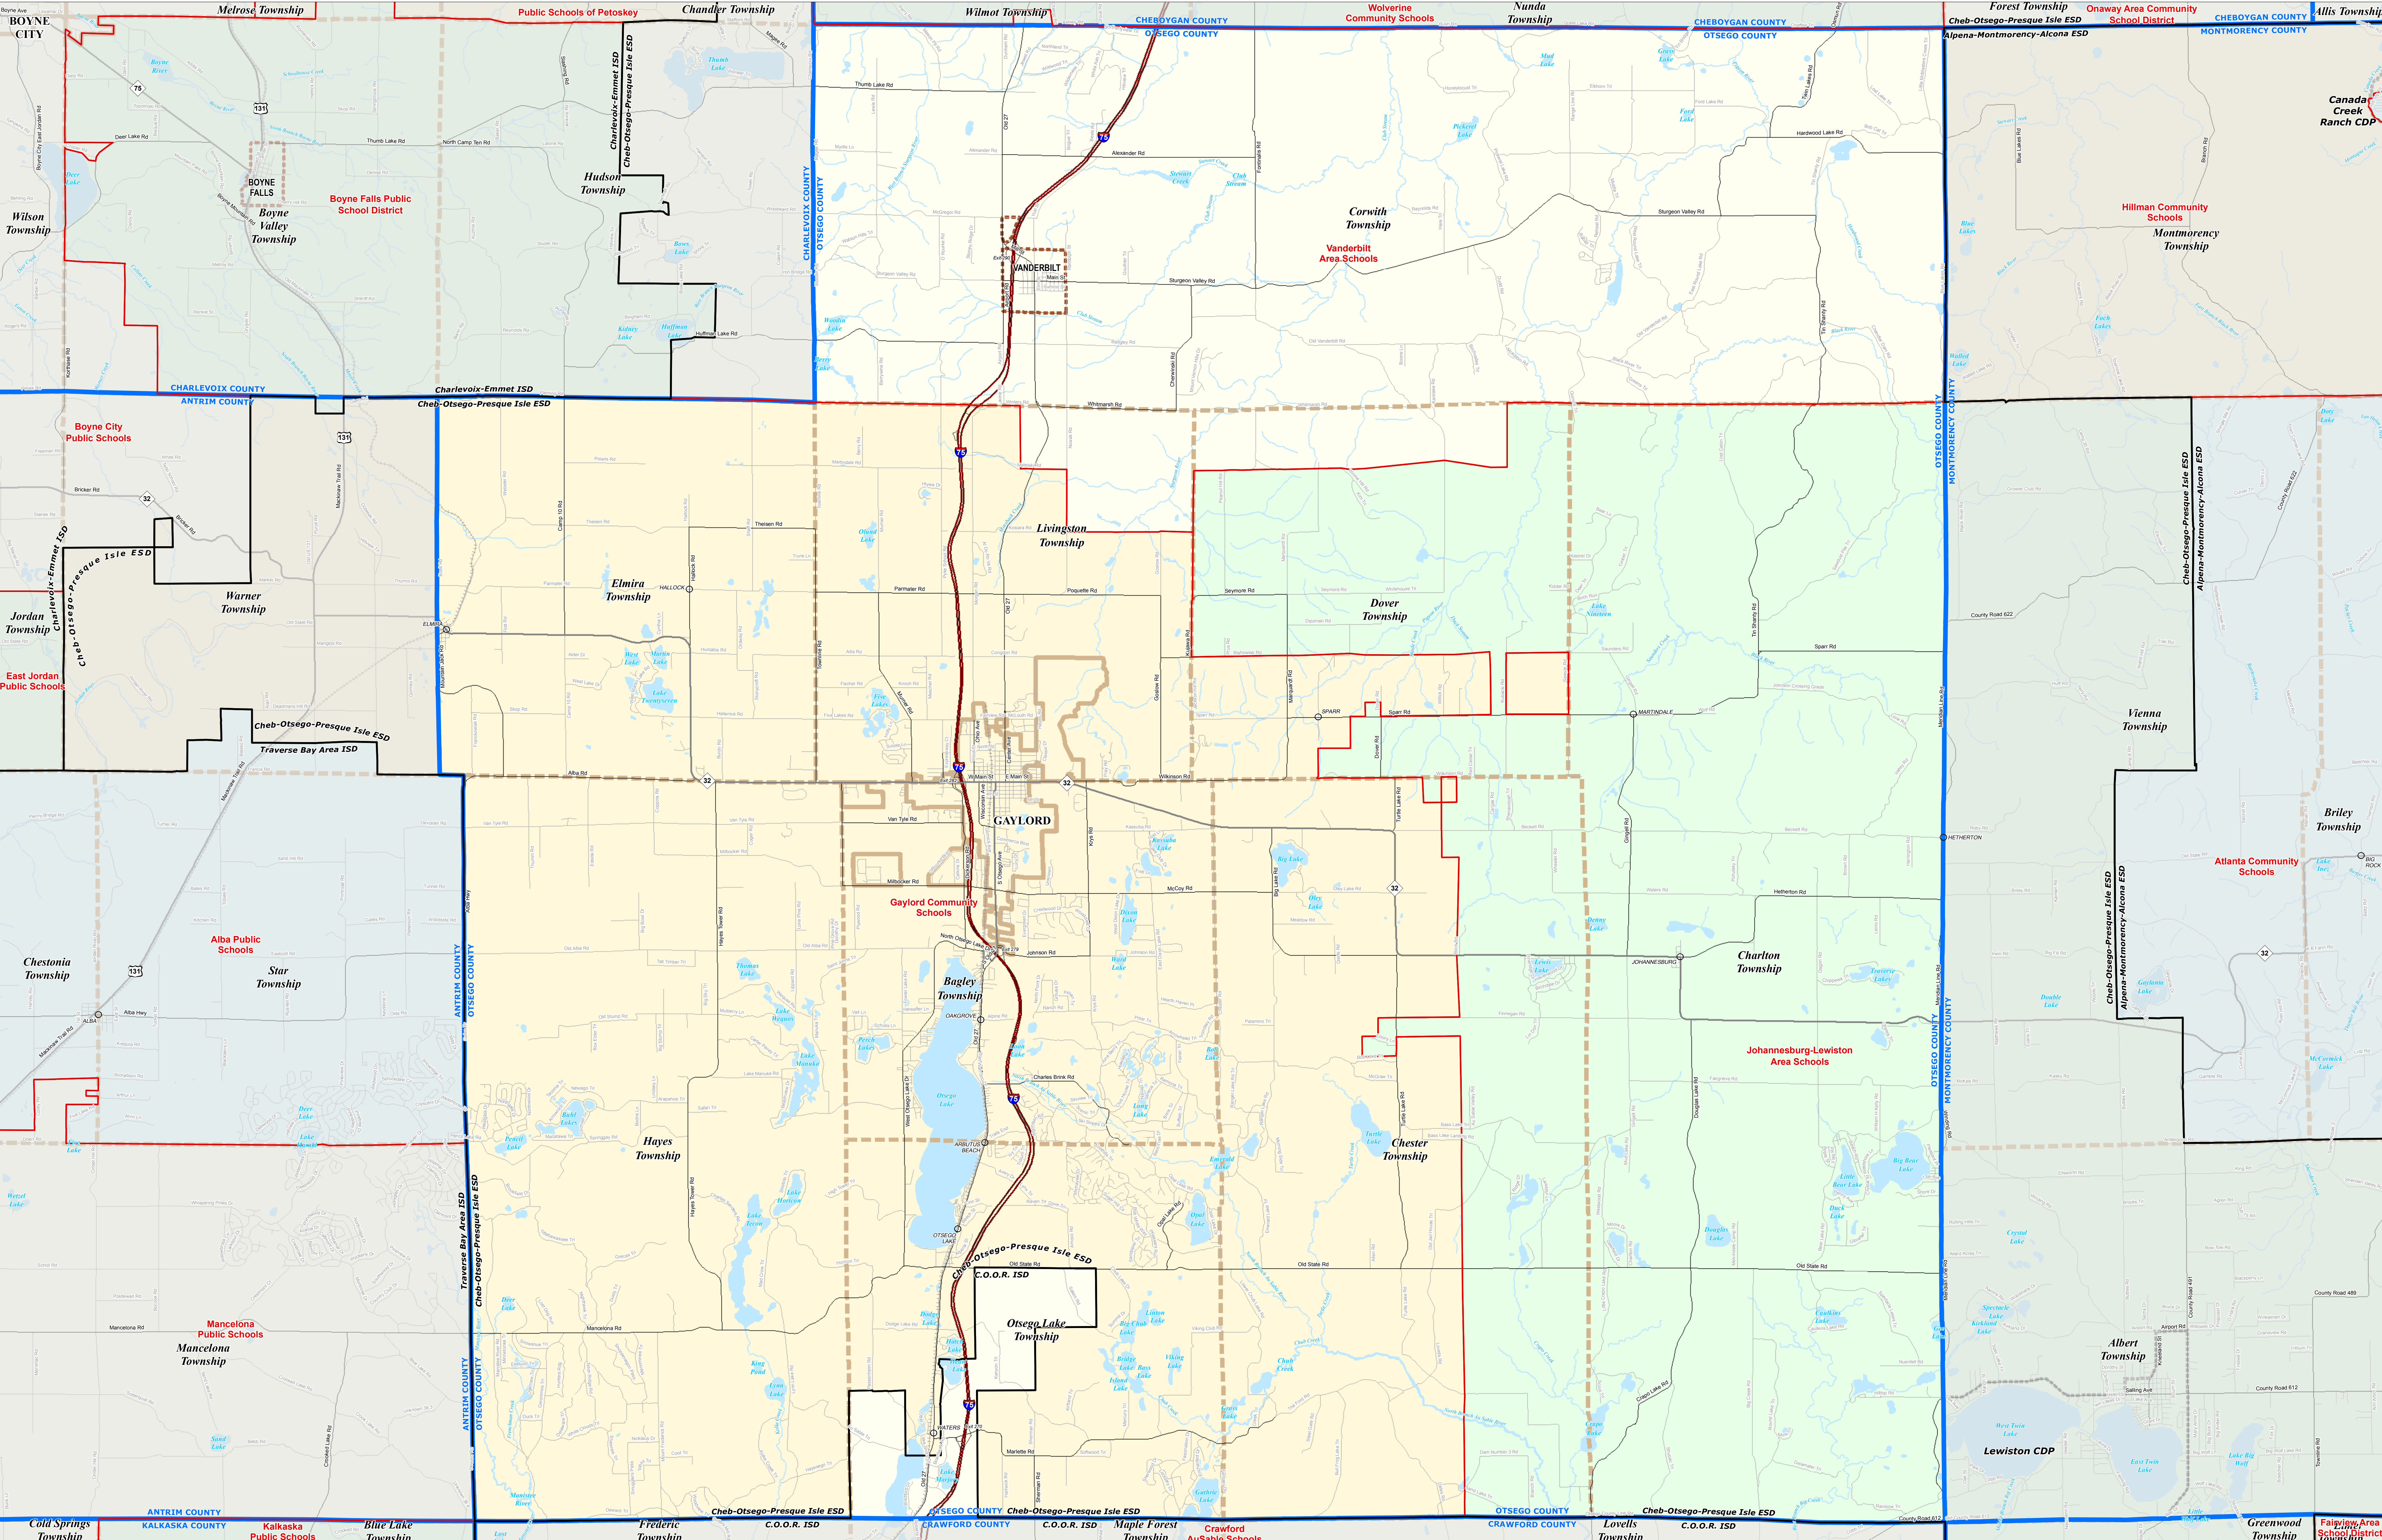

OTSEGO COUNTY SCHOOL DISTRICTS

0 1 2 Miles

11/15/13

Legend

	Intermediate School District		County		Railroad
	School District		Unincorporated Place		Water Feature
	City		Freeway		River, Stream, or Drain
	Township		Highway		Primary Road
	Village		Local Road		
	Census Designated Place				

Source: Michigan Geographic Framework, v13a