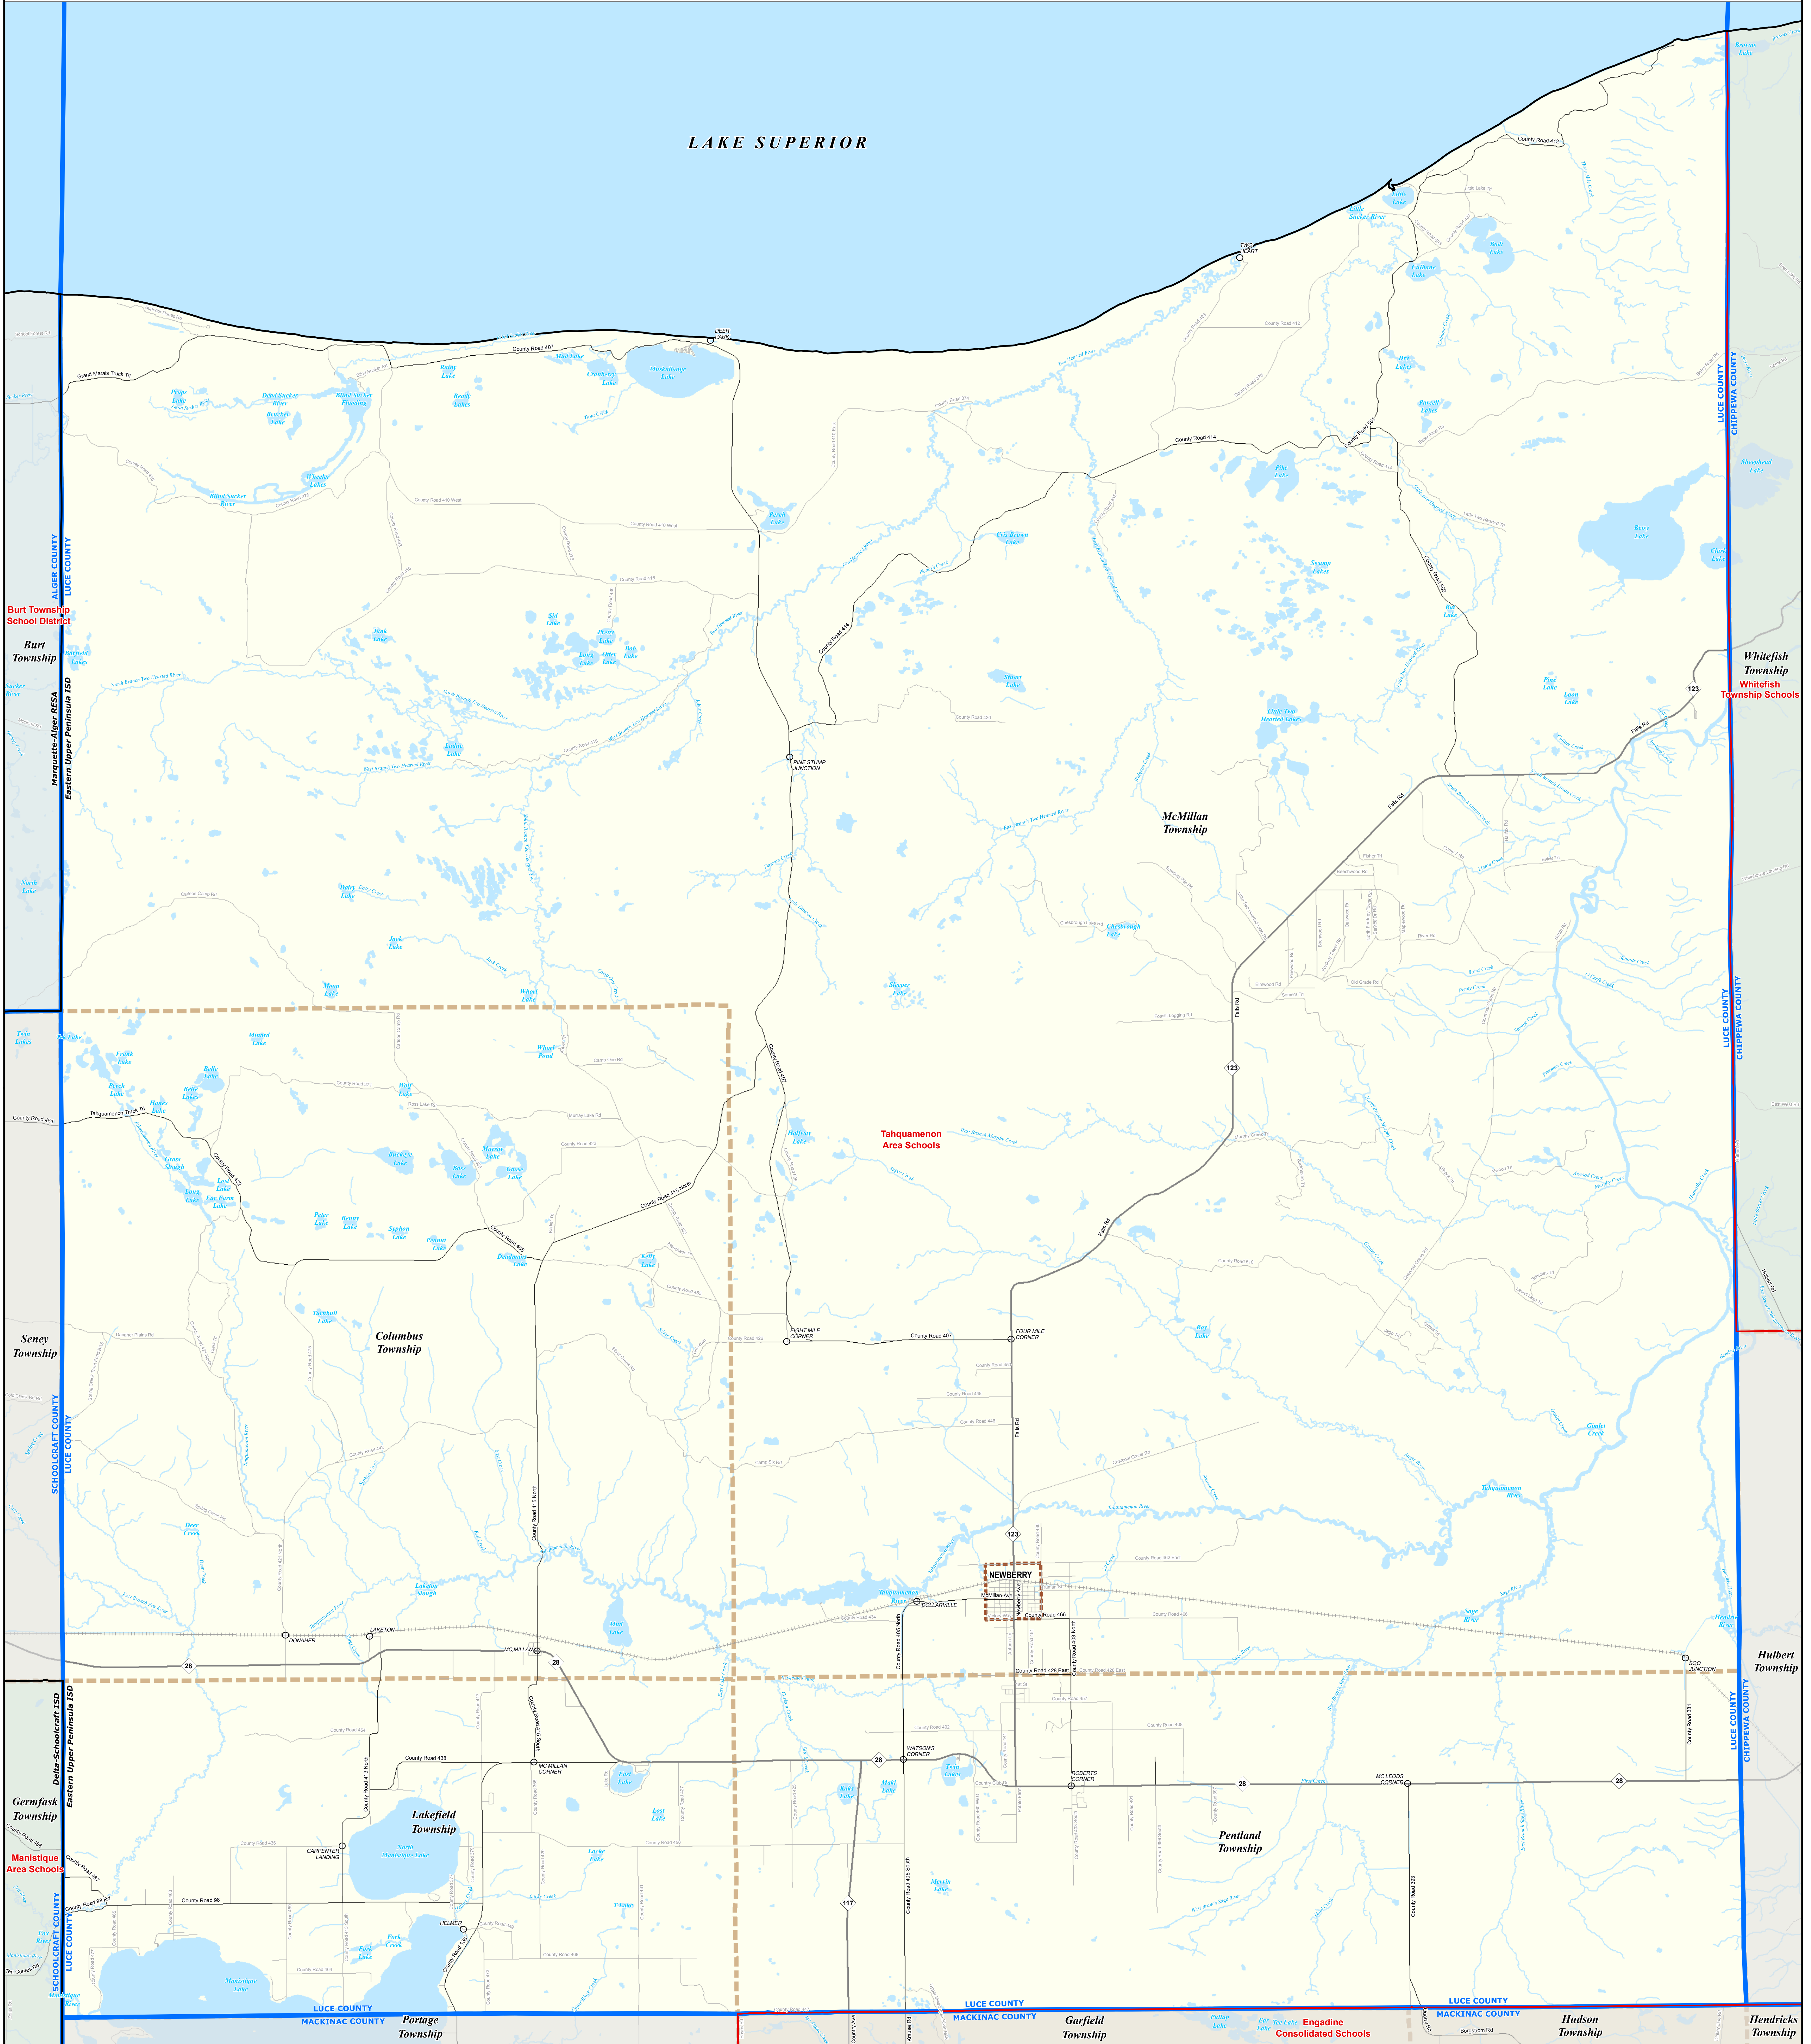

LUCE COUNTY SCHOOL DISTRICTS

0 1 2 Miles

LAKE SUPERIOR

*Note: Non K-12 School Districts identified with Asterisk (*) in Name

11/15/13

Legend

- Intermediate School District
- School District
- City
- Township
- Village
- Census Designated Place
- County
- Unincorporated Place
- Freeway
- Primary Road
- Local Road
- Railroad
- Water Feature
- River, Stream, or Drain

Source: Michigan Geographic Framework, v13a