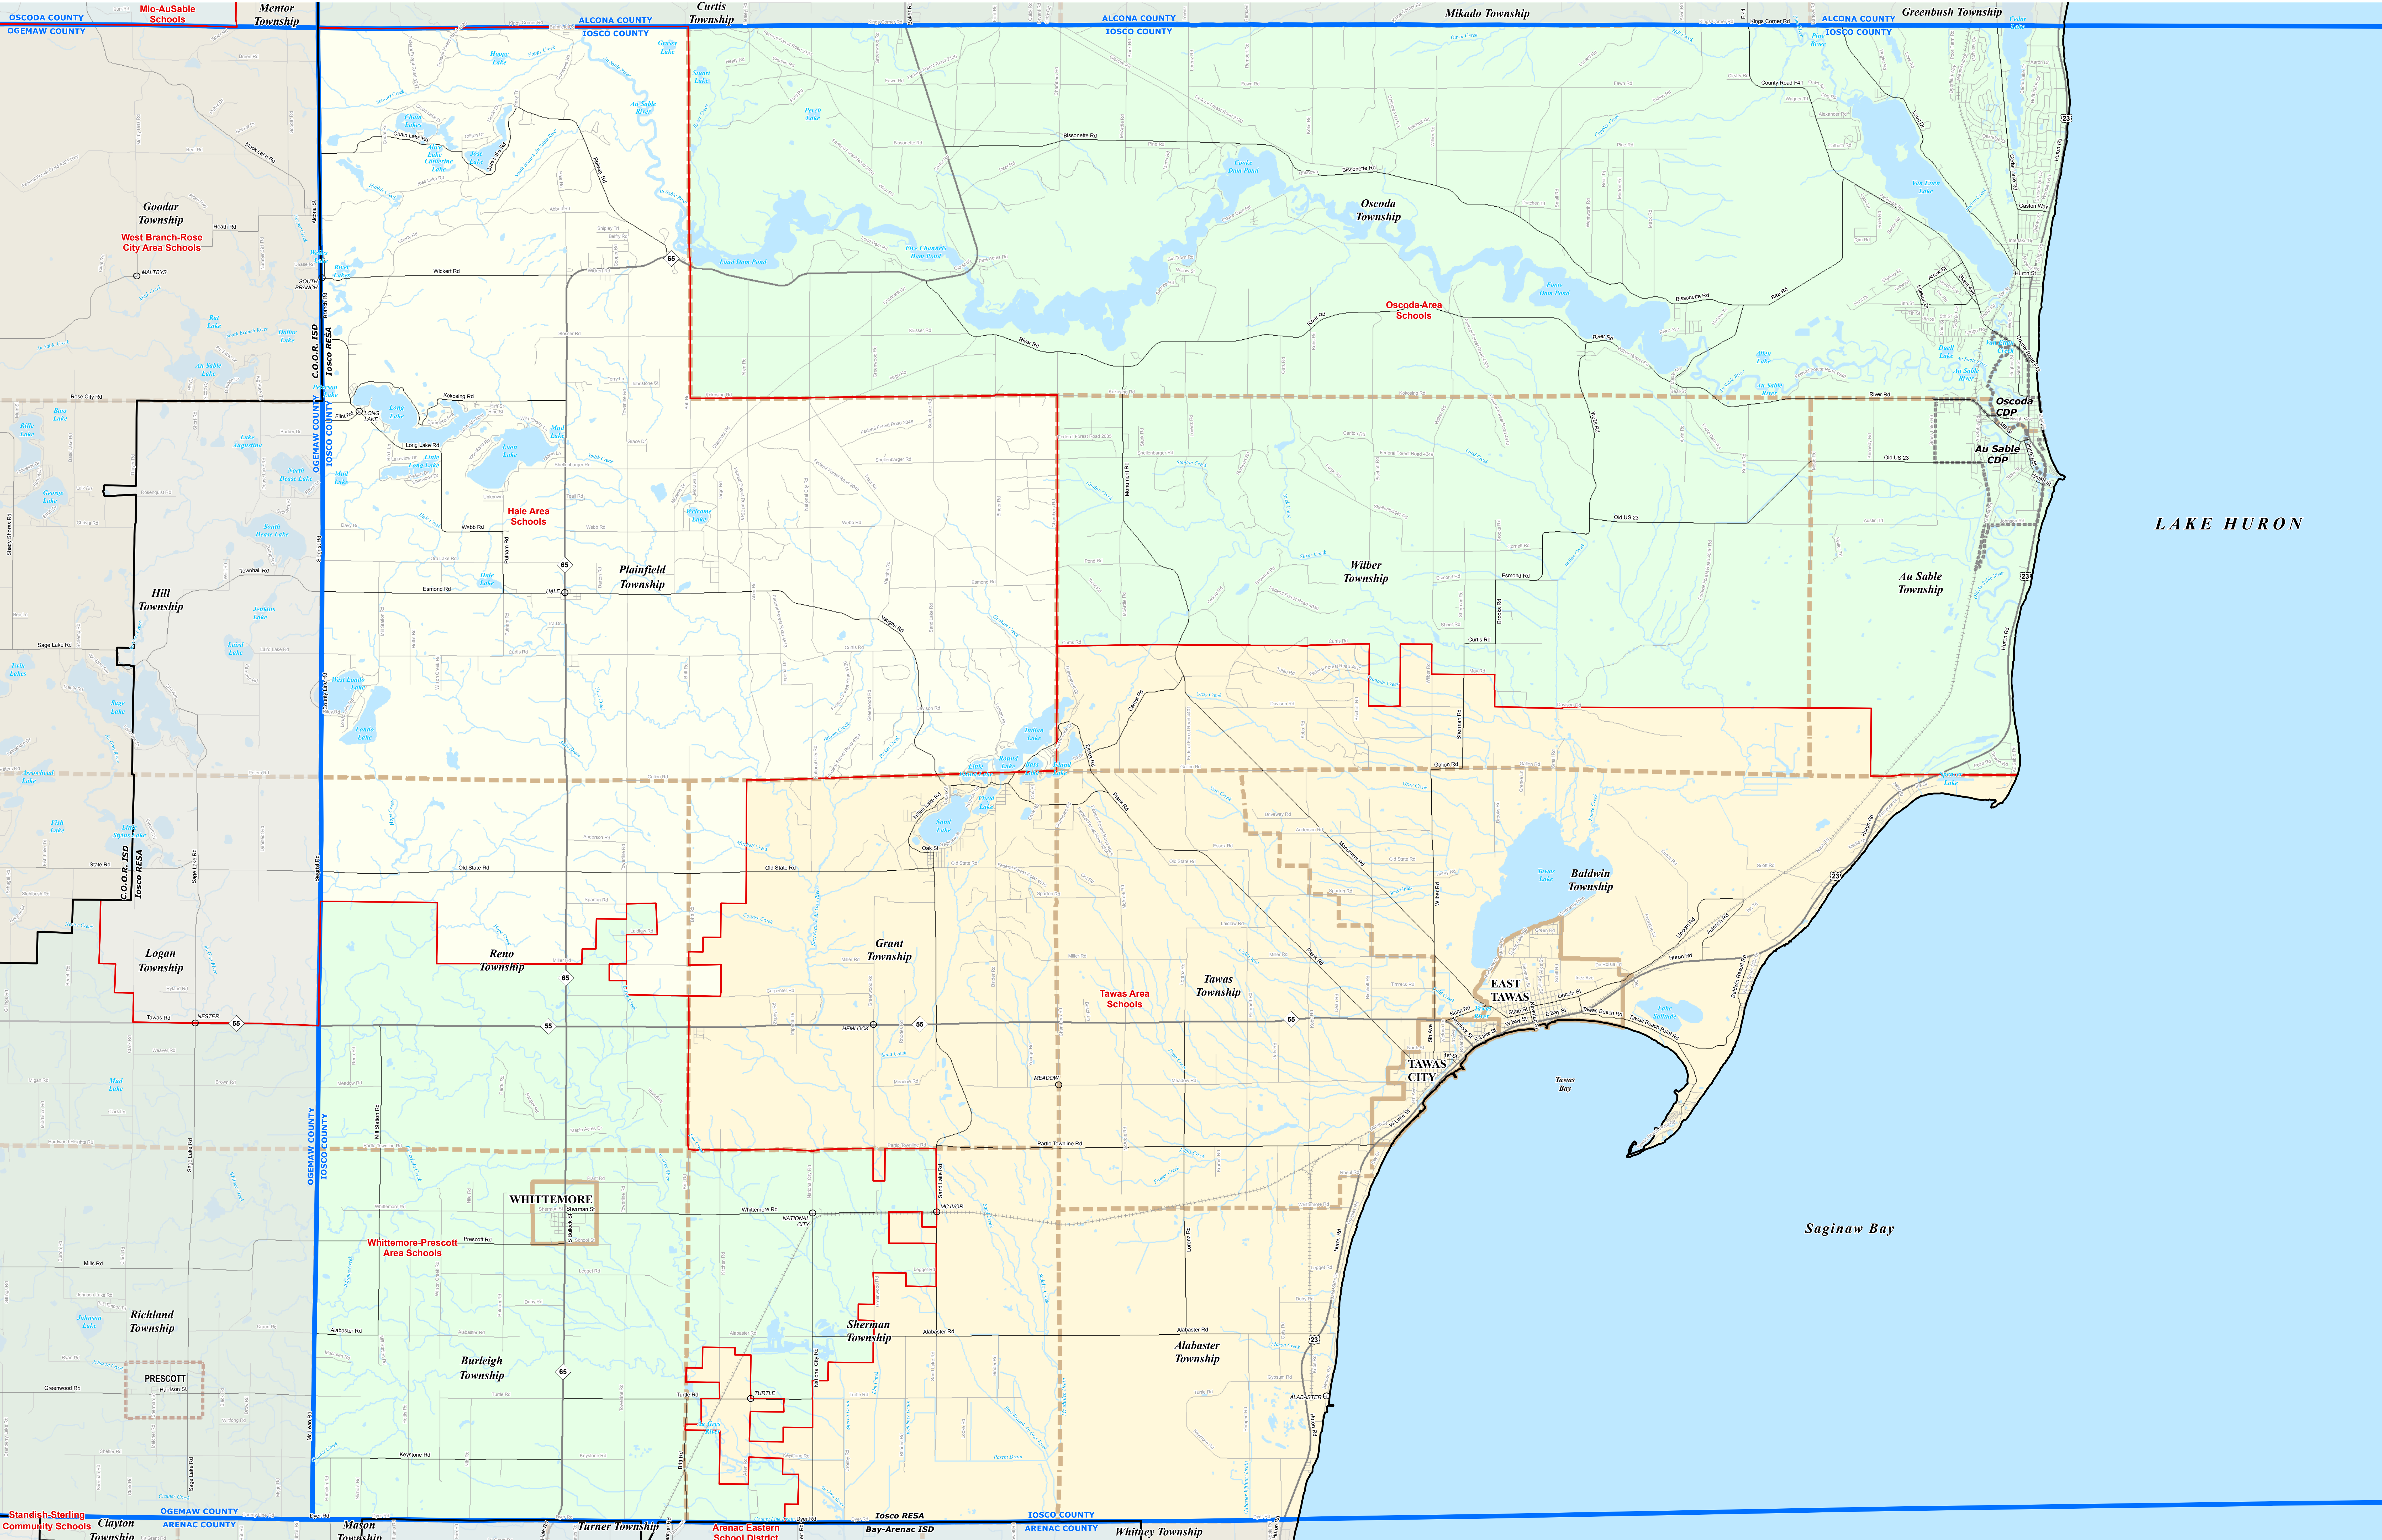

IOSCO COUNTY SCHOOL DISTRICTS

0 1 2 Miles

11/15/13

Legend

	Intermediate School District		County		Railroad
	School District		Unincorporated Place		Water Feature
	City		Freeway		River, Stream, or Drain
	Township		Highway		Primary Road
	Village		Local Road		
	Census Designated Place				

Source: Michigan Geographic Framework, v13a