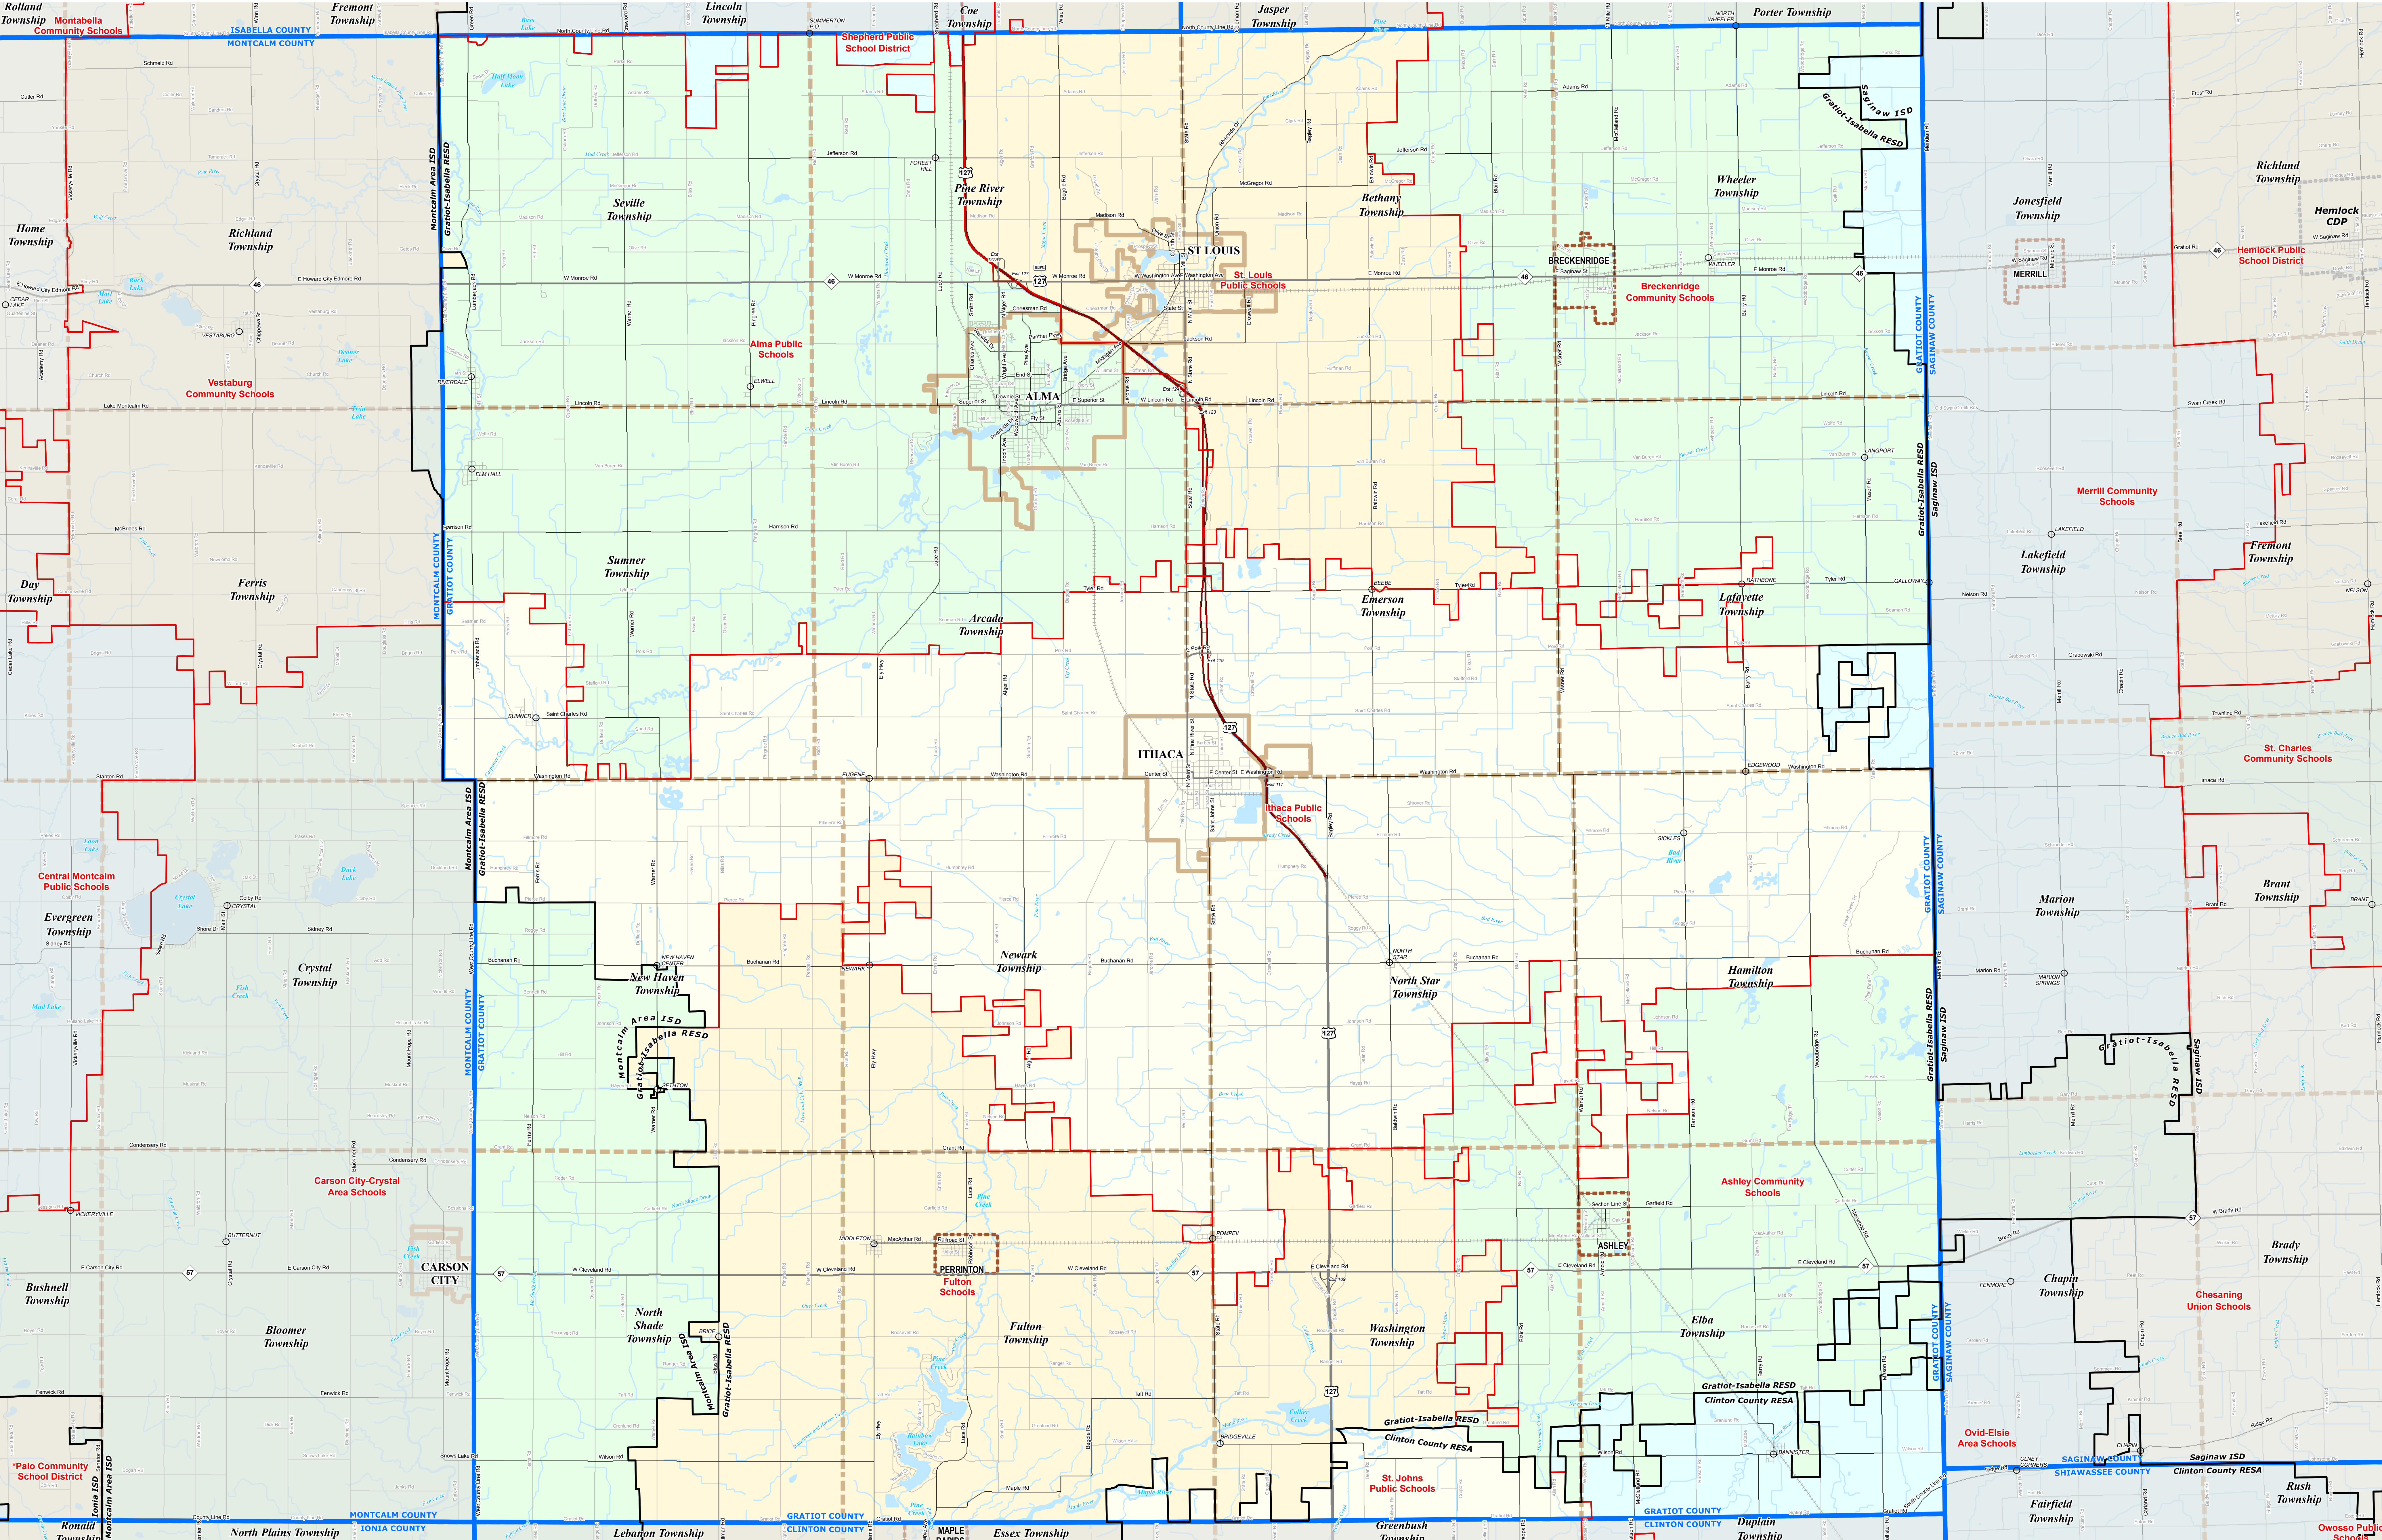

GRATIOT COUNTY SCHOOL DISTRICTS

0 1 2 Miles

11/15/13

Legend

	Intermediate School District		County		Railroad
	School District		Unincorporated Place		Water Feature
	City		Freeway		River, Stream, or Drain
	Township		Highway		
	Village		Primary Road		
	Census Designated Place		Local Road		

Source: Michigan Geographic Framework, v13a