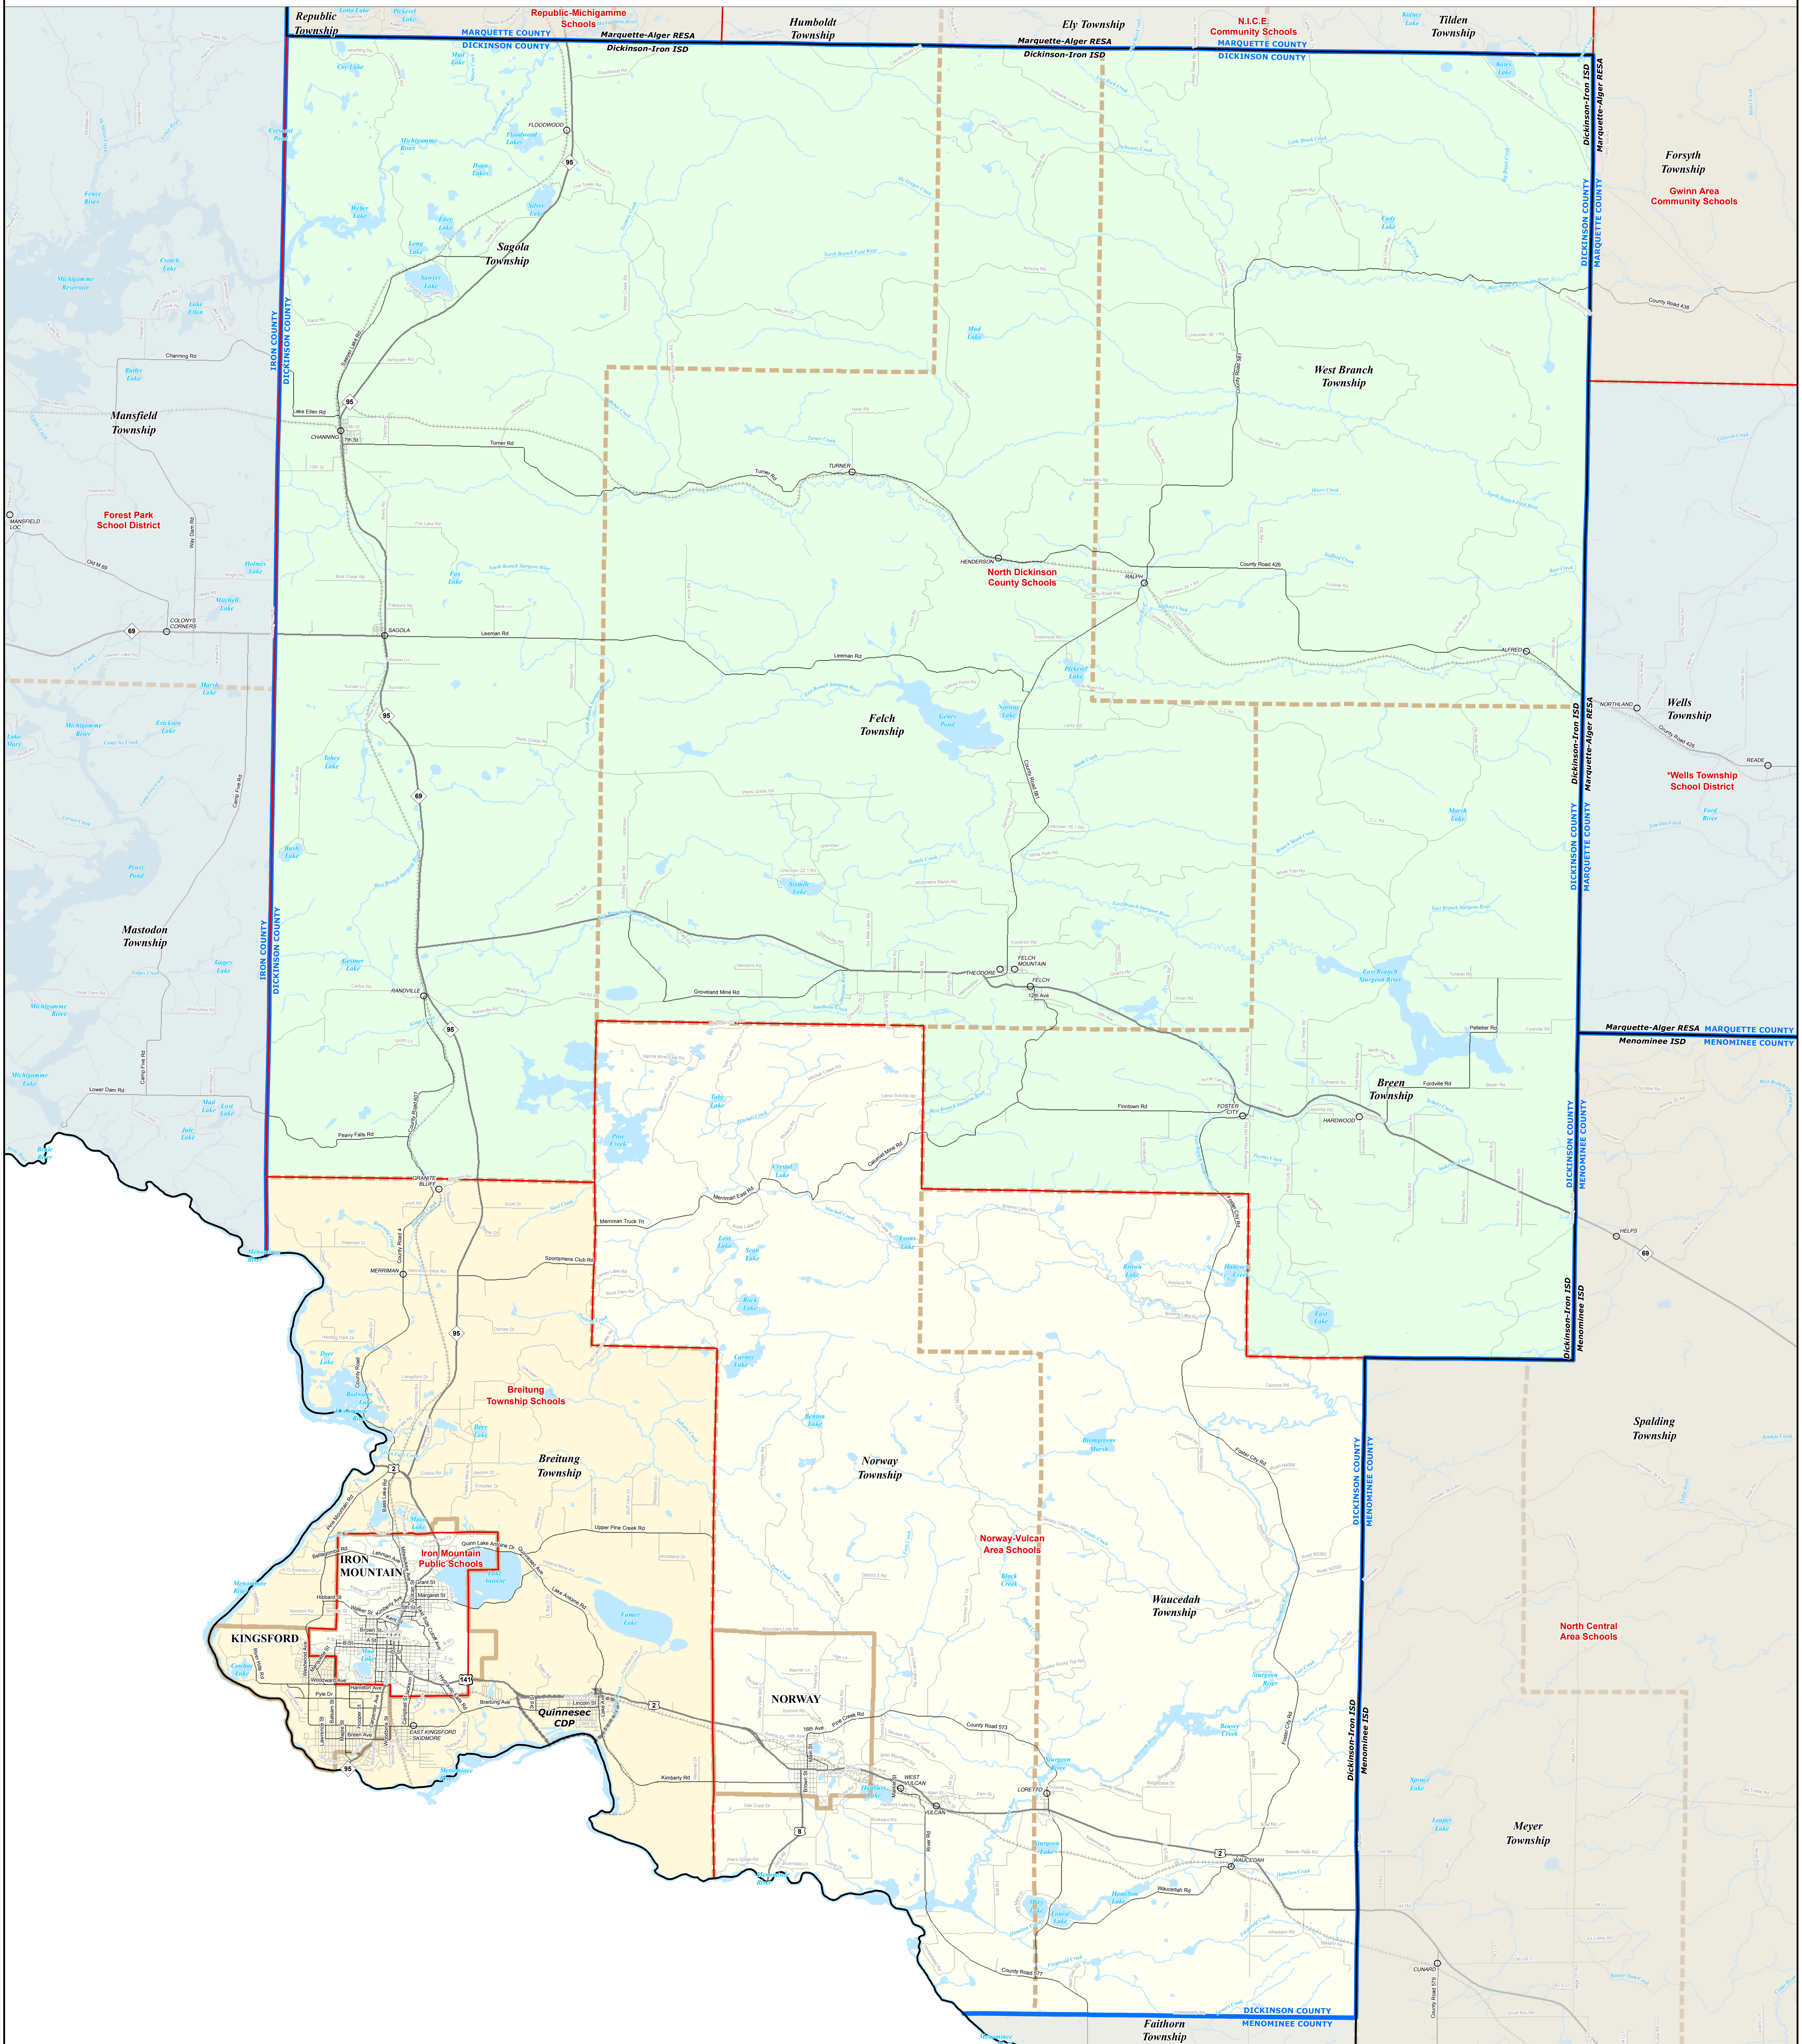

DICKINSON COUNTY SCHOOL DISTRICTS

0 1 2 Miles

*Note: Non K-12 School Districts identified with Asterisk (*) in Name

11/15/13

Legend	
	Intermediate School District
	School District
	City
	Township
	Village
	Census Designated Place
	County
	Unincorporated Place
	Freeway
	Highway
	Primary Road
	Local Road
	Railroad
	Water Feature
	River, Stream, or Drain

Source: Michigan Geographic Framework, v13a